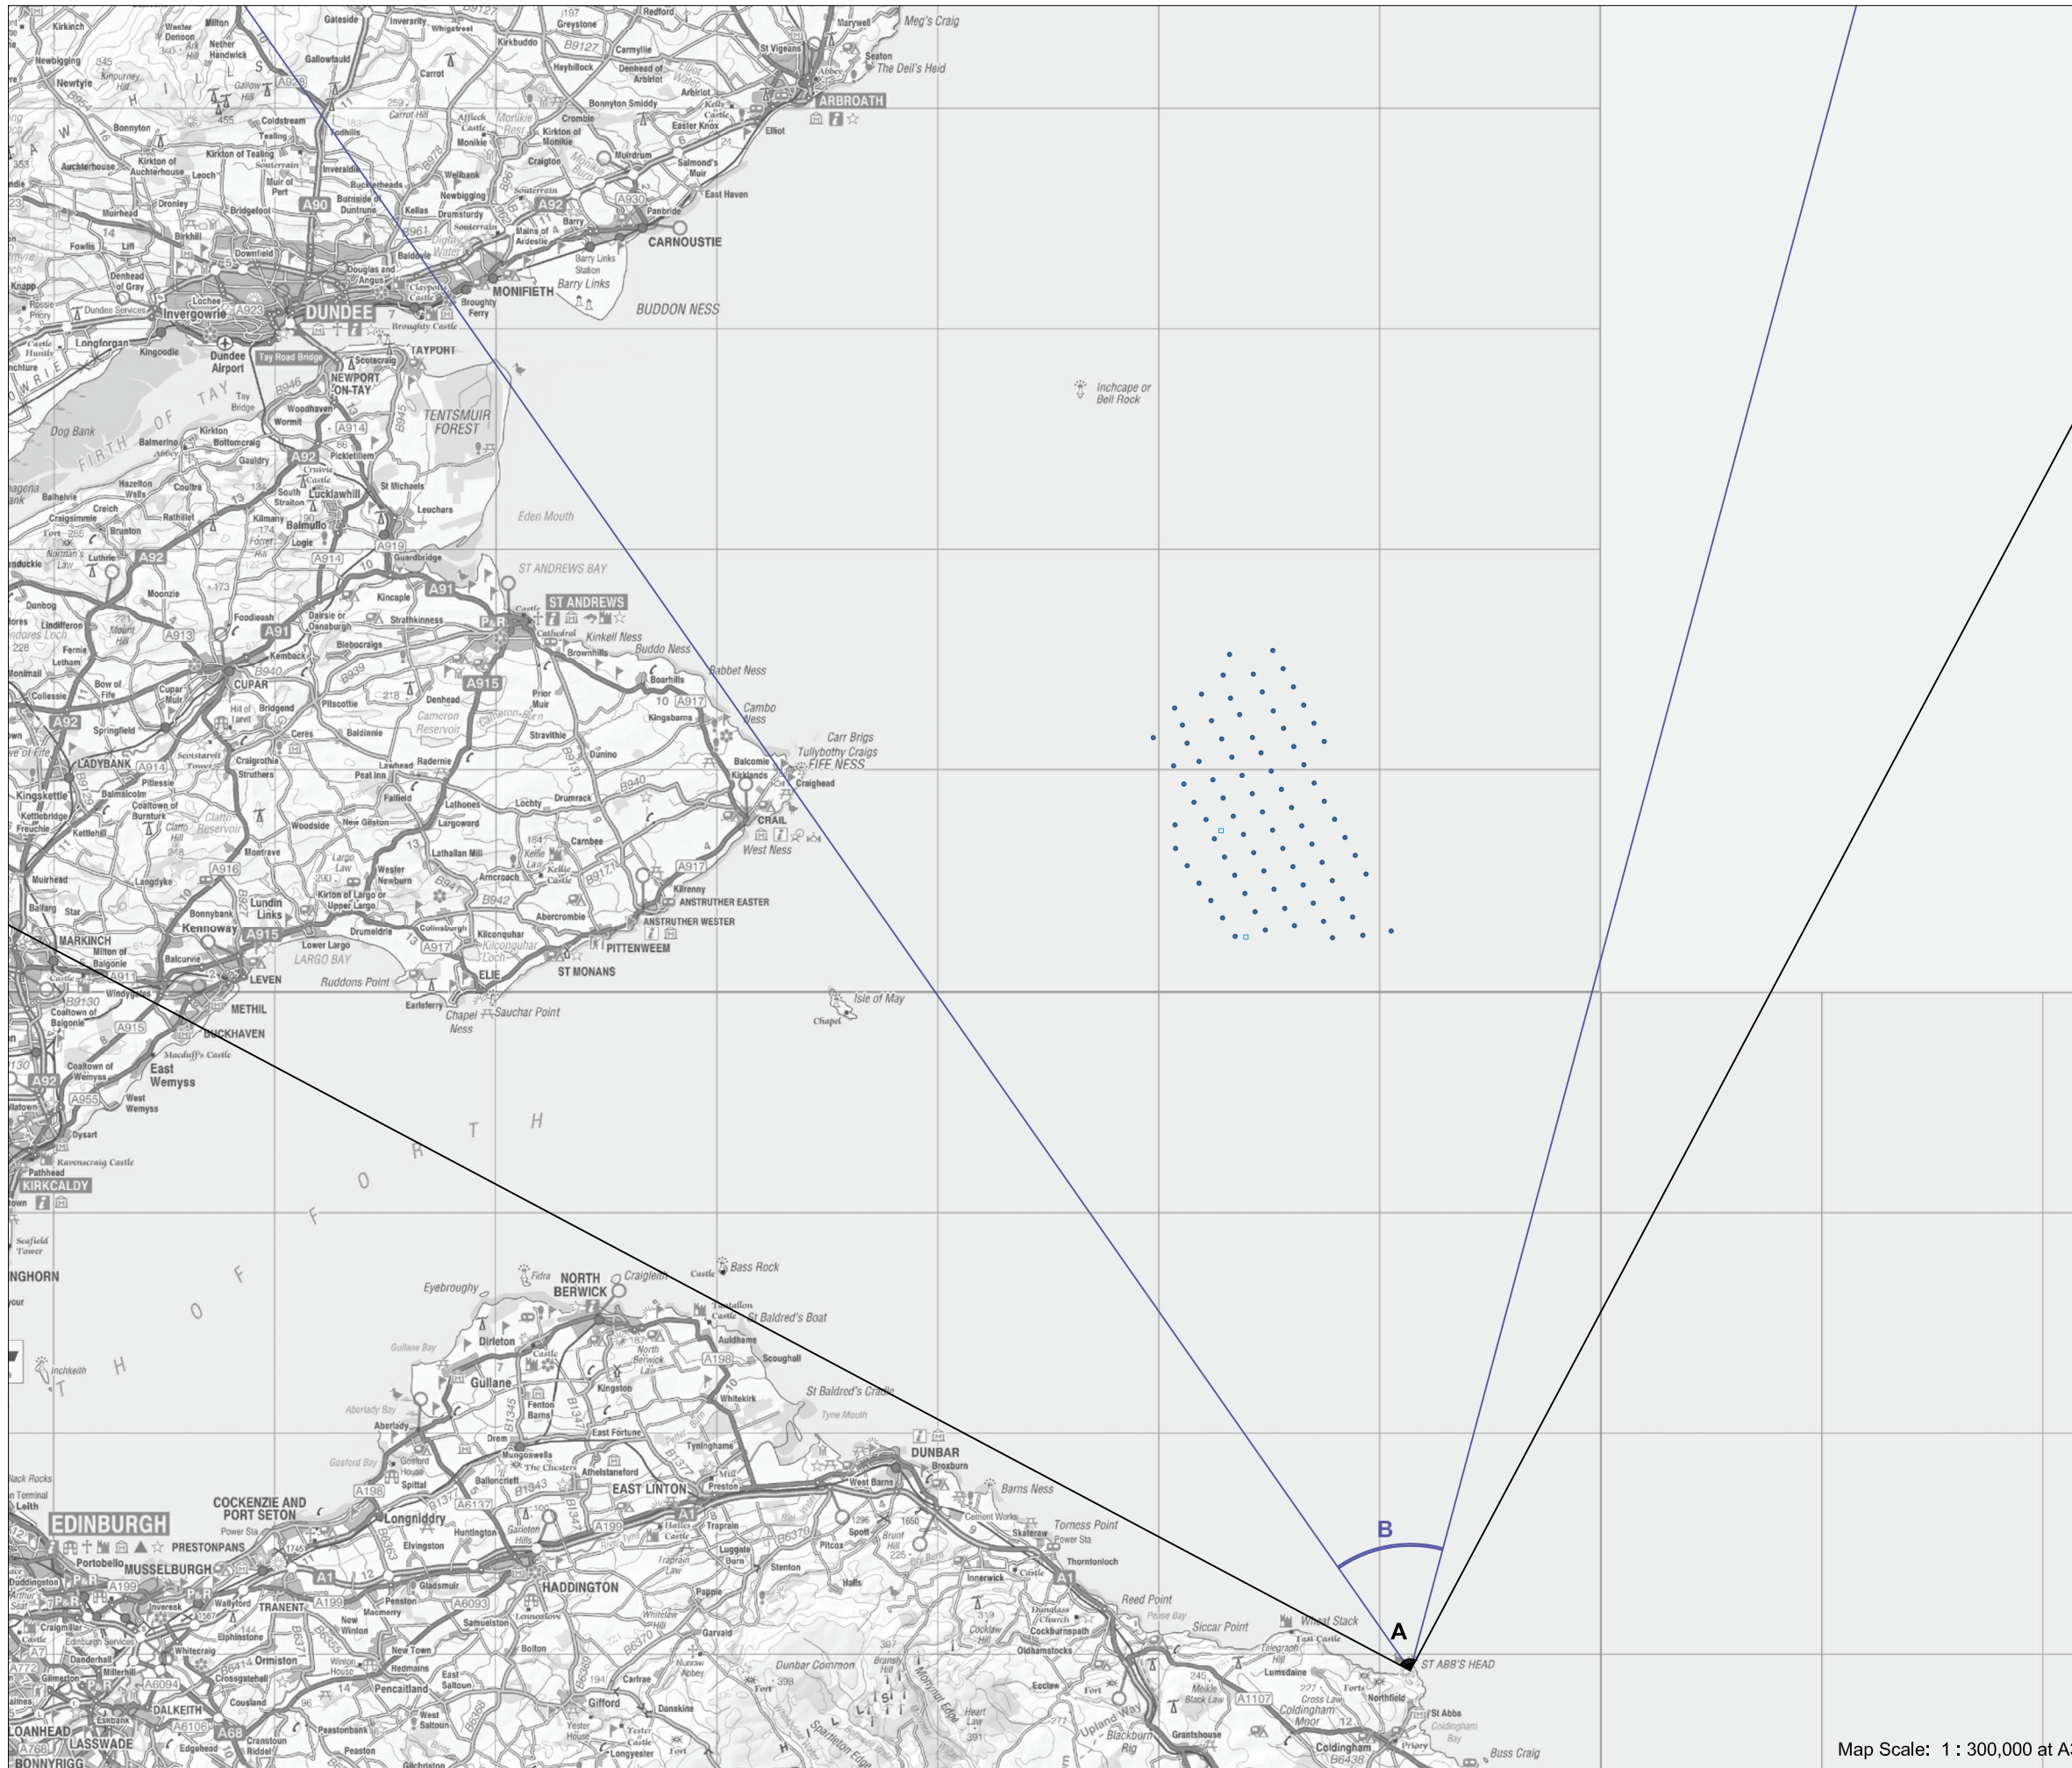

Neart na Gaoithe Offshore Wind Farm

► Viewpoint 21B St Abb's Head

Viewpoint Location

OS Reference:	391231,669168
Terrain height AOD (from model) :	90 m

Neart na Gaoithe Offshore Wind Farm

Distance to the nearest turbine:	33,325 m
Potential No of turbine hubs visible:	80
Potential No of turbine tips visible:	80

Photography information

Date:	27th July 2011
Time:	13:15
Camera type:	Nikon D7000
Focal length:	35 mm
Equivalent Focal length:	52 mm

Figure 21.27.2a

Map Scale: 1 : 300,000 at A3