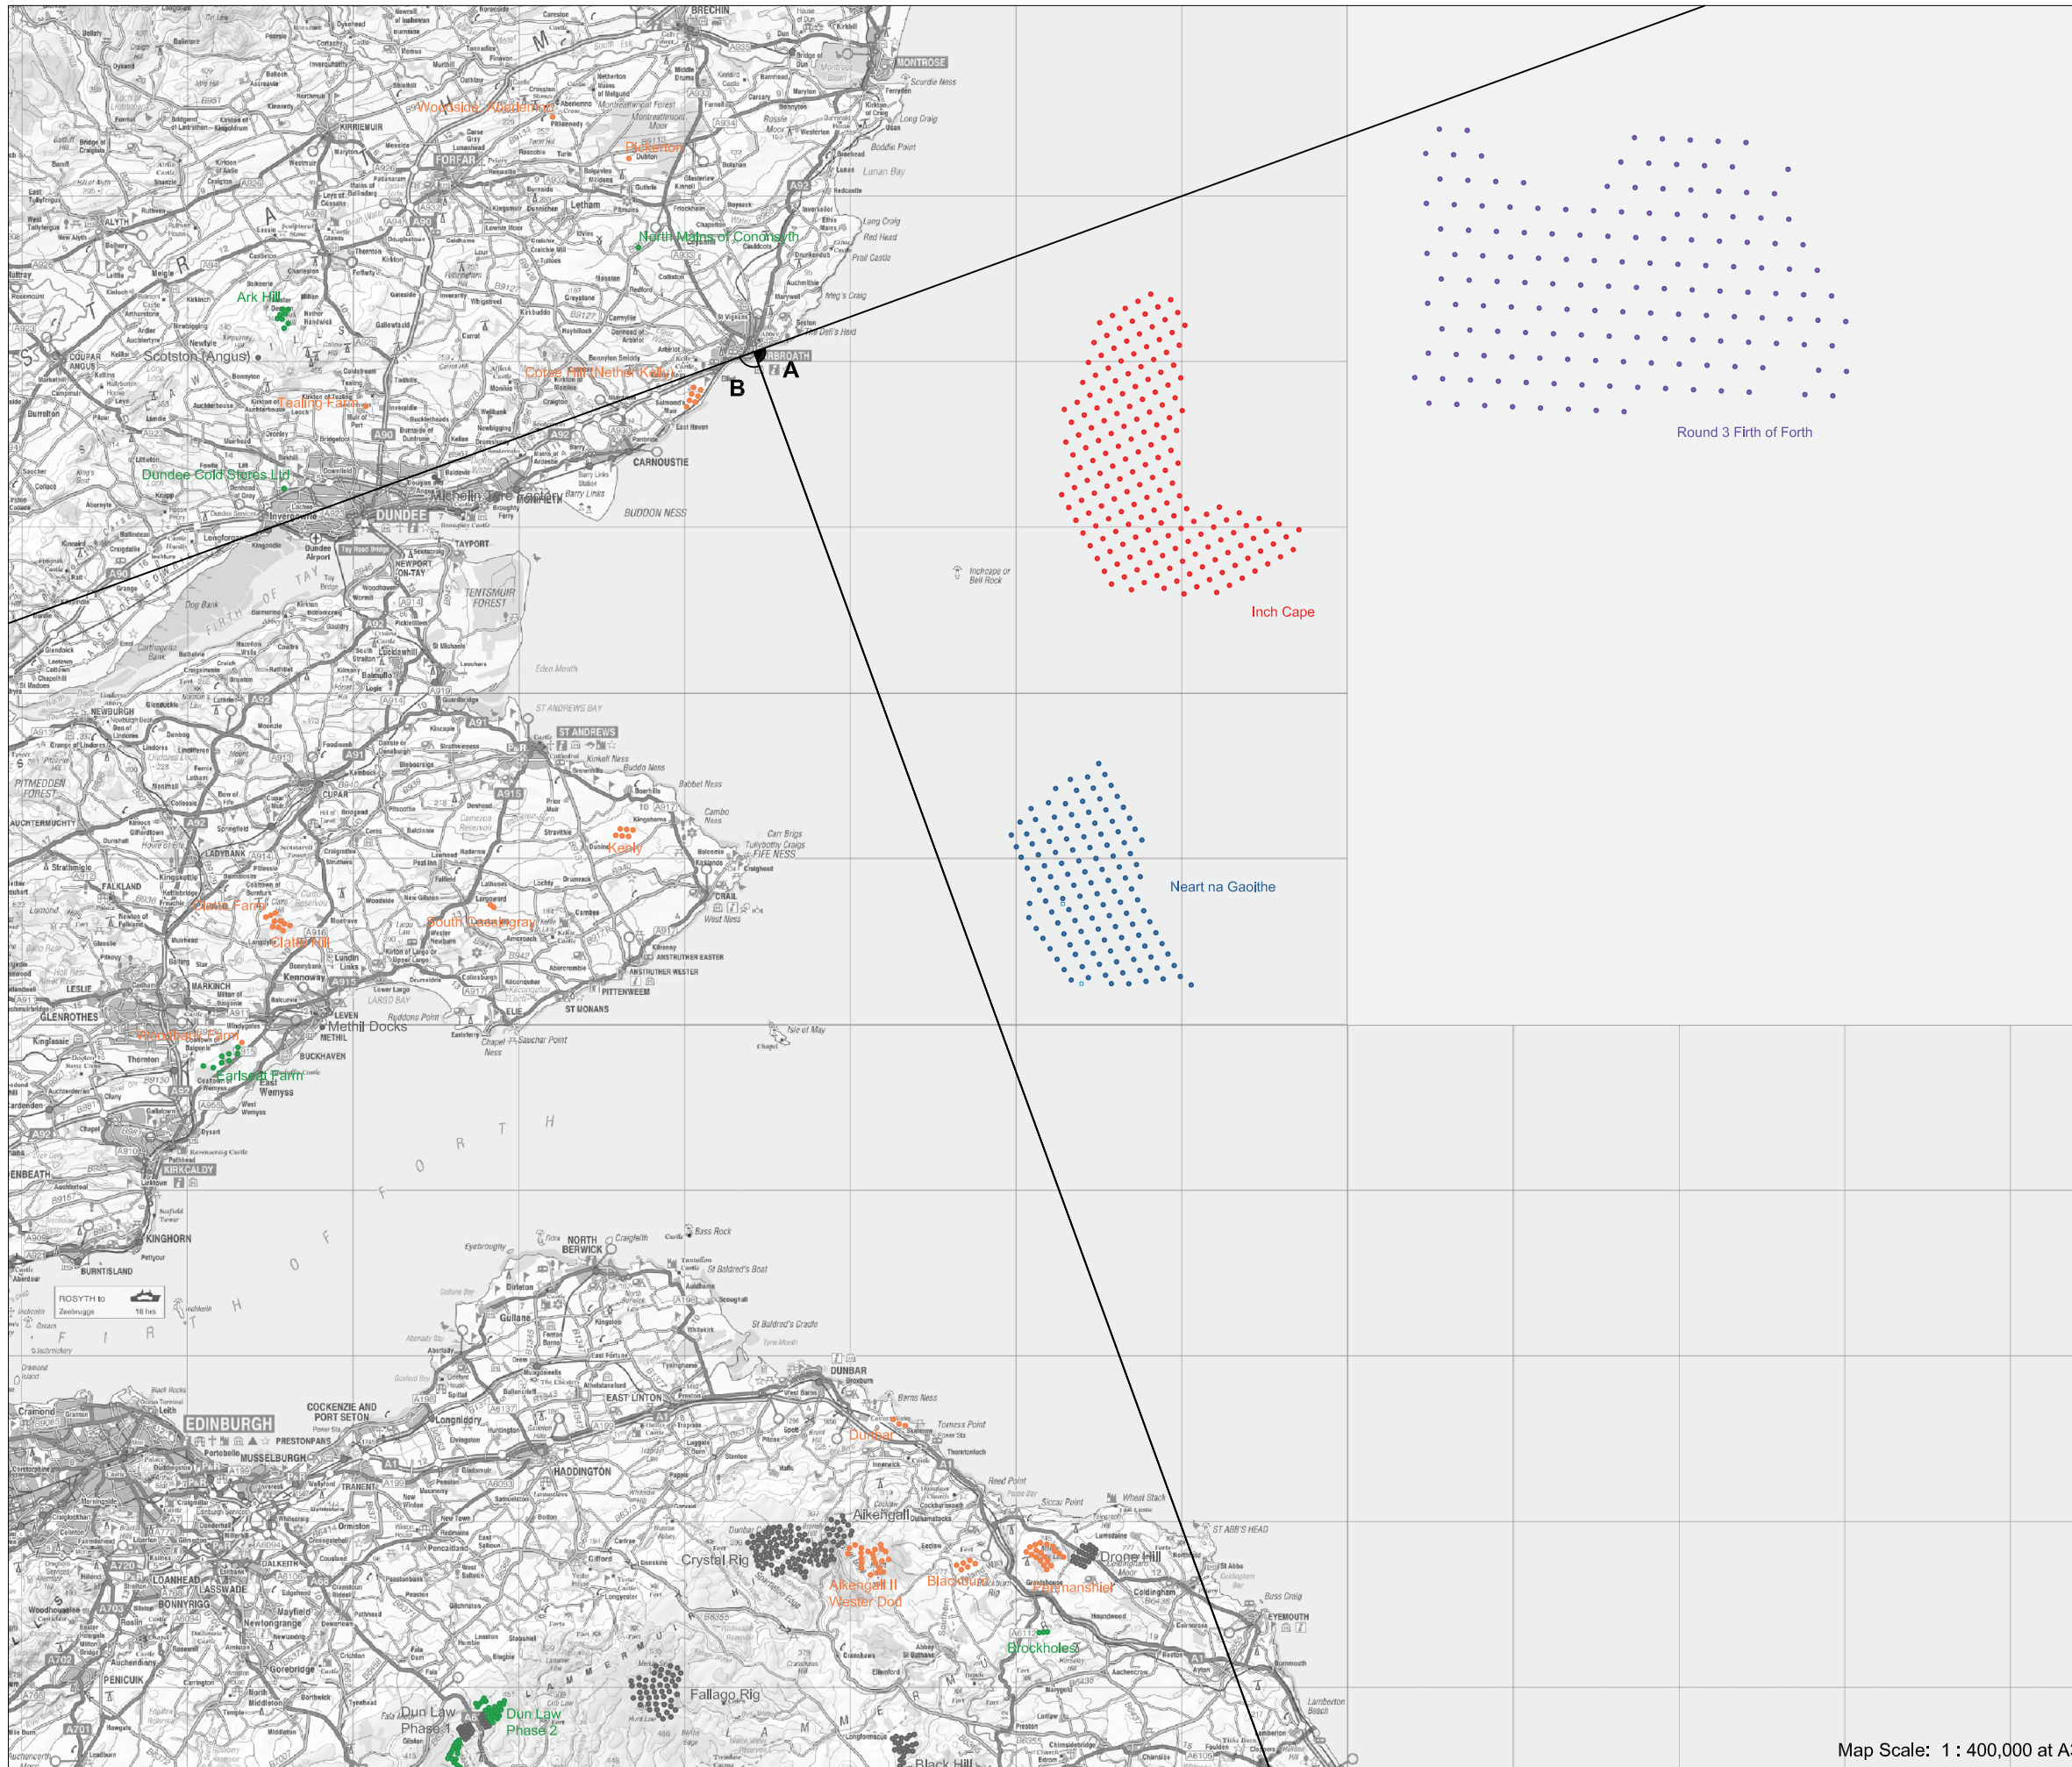

Neart na Gaoithe Offshore Wind Farm

► Viewpoint 7 Arbroath Cumulative Photomontage

Viewpoint Location

| | |
|-----------------------------------|----------------|
| OS Reference: | 364047, 740440 |
| Terrain height AOD (from model) : | 18 m |

Neart na Gaoithe Offshore Wind Farm

| | |
|---------------------------------------|----------|
| Distance to the nearest turbine: | 31,999 m |
| Potential No of turbine hubs visible: | 128 |
| Potential No of turbine tips visible: | 128 |

Photography information

| | |
|--------------------------|--------------------|
| Date: | 7th September 2011 |
| Time: | 12:05 |
| Camera type: | Nikon D7000 |
| Focal length: | 35 mm |
| Equivalent Focal length: | 52 mm |

Map Scale: 1 : 400,000 at A3

Figure 21.46