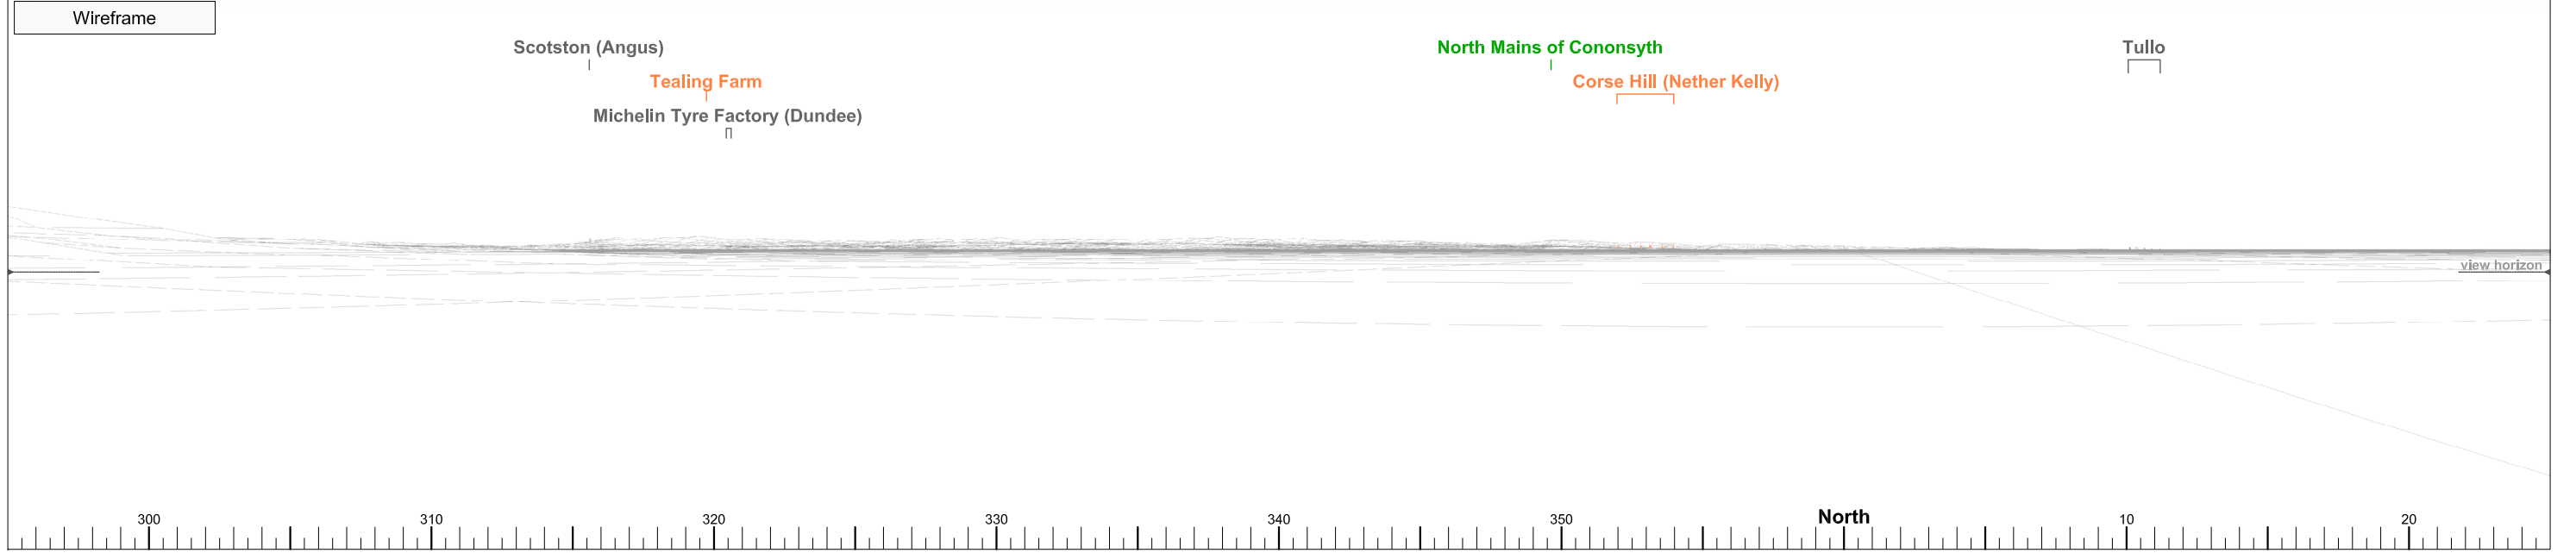

Photograph

Wireframe

Photomontage

► Viewpoint 13 Fife Ness, Lochaber Rock - Cumulative Photomontage

View A

Bearing to centre of view: 340°

Horizontal field of view: 90°

Recommended viewing distance at A3: 25 cm

Figure 21.52.1