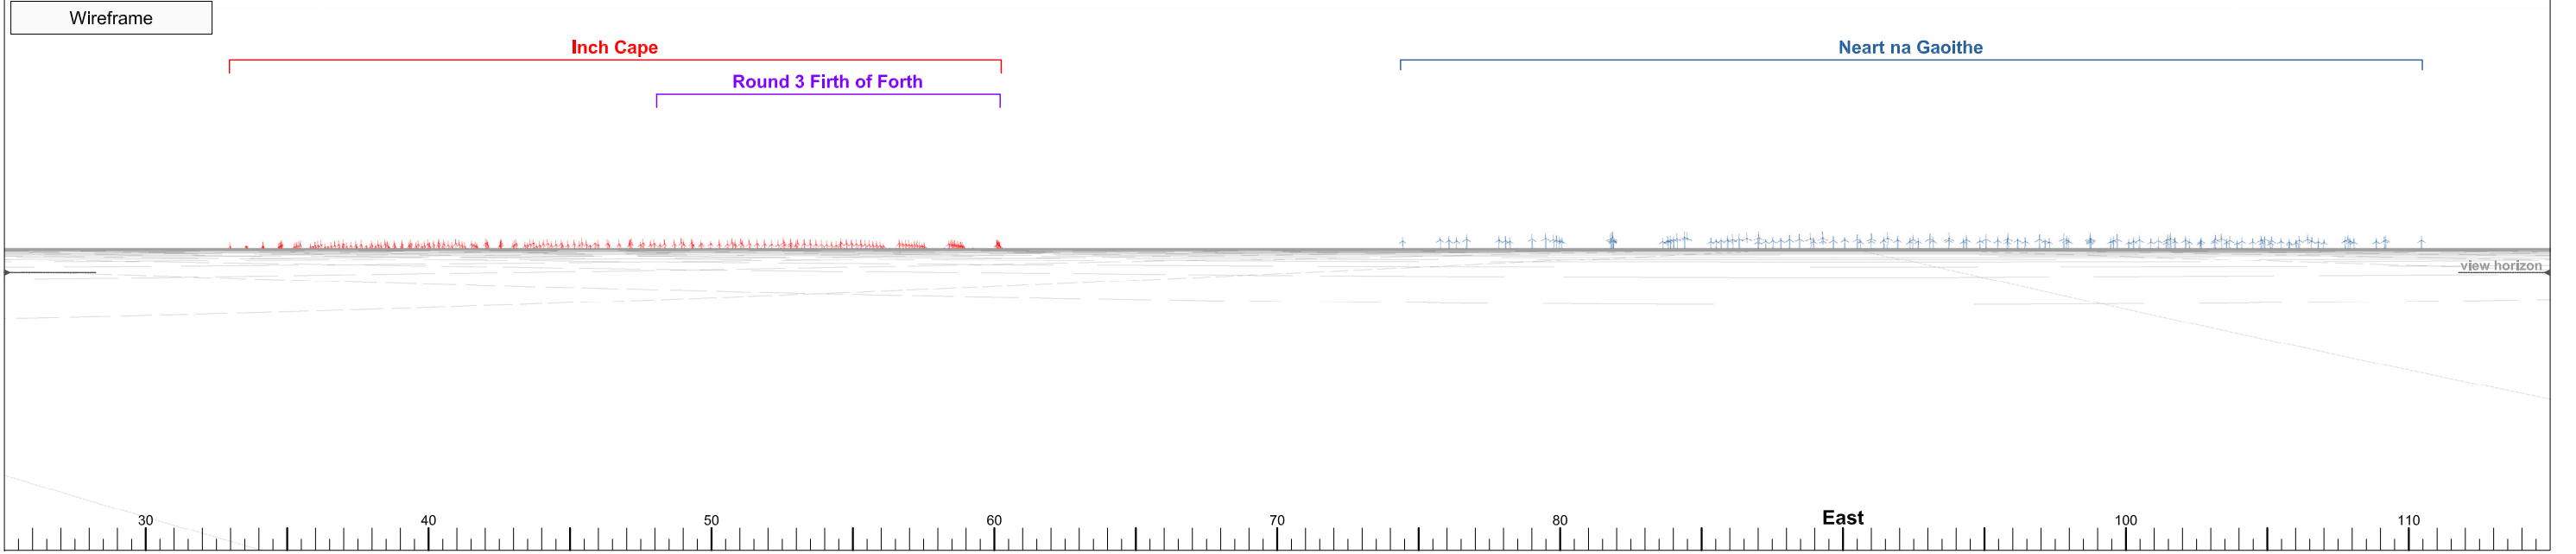

Photograph

Wireframe

Photomontage

► Viewpoint 13 Fife Ness, Lochaber Rock - Cumulative Photomontage

View B

Bearing to centre of view: 70°

Horizontal field of view: 90°

Recommended viewing distance at A3: 25 cm

Figure 21.52.2