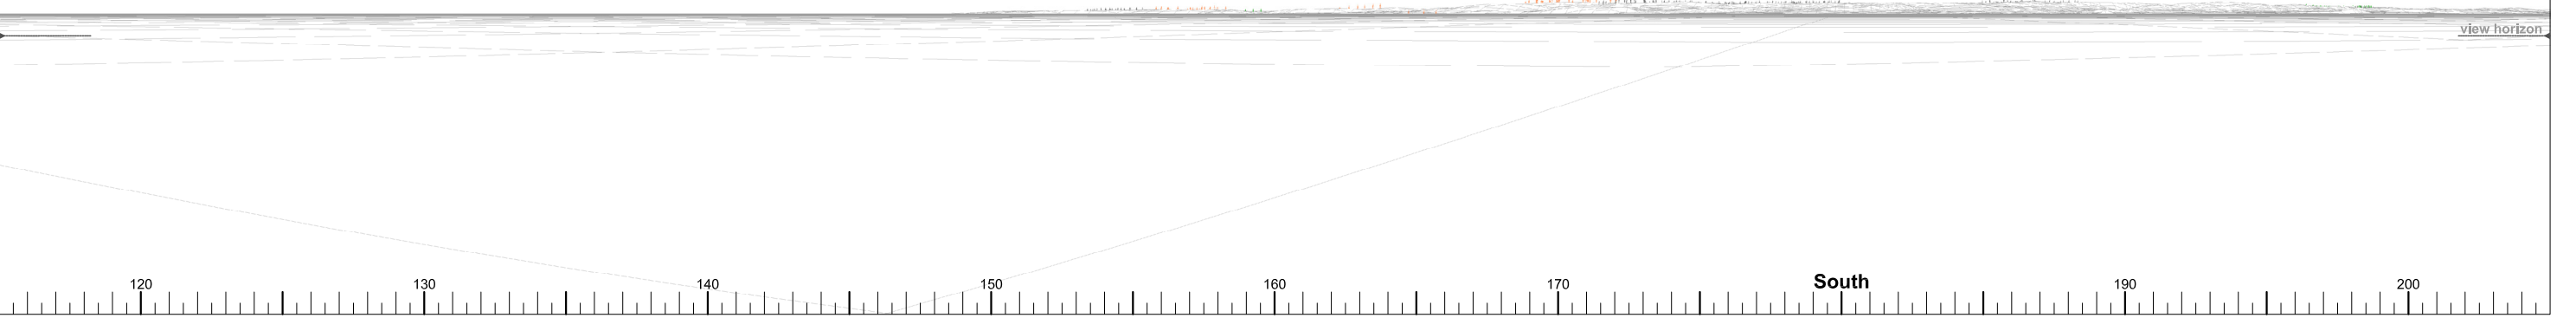

Photograph

Wireframe

Photomontage

► Viewpoint 13 Fife Ness, Lochaber Rock - Cumulative Photomontage

View C	Bearing to centre of view: 160°	Horizontal field of view: 90°	Recommended viewing distance at A3: 25 cm	Figure 21.52.3
--------	---------------------------------	-------------------------------	---	----------------