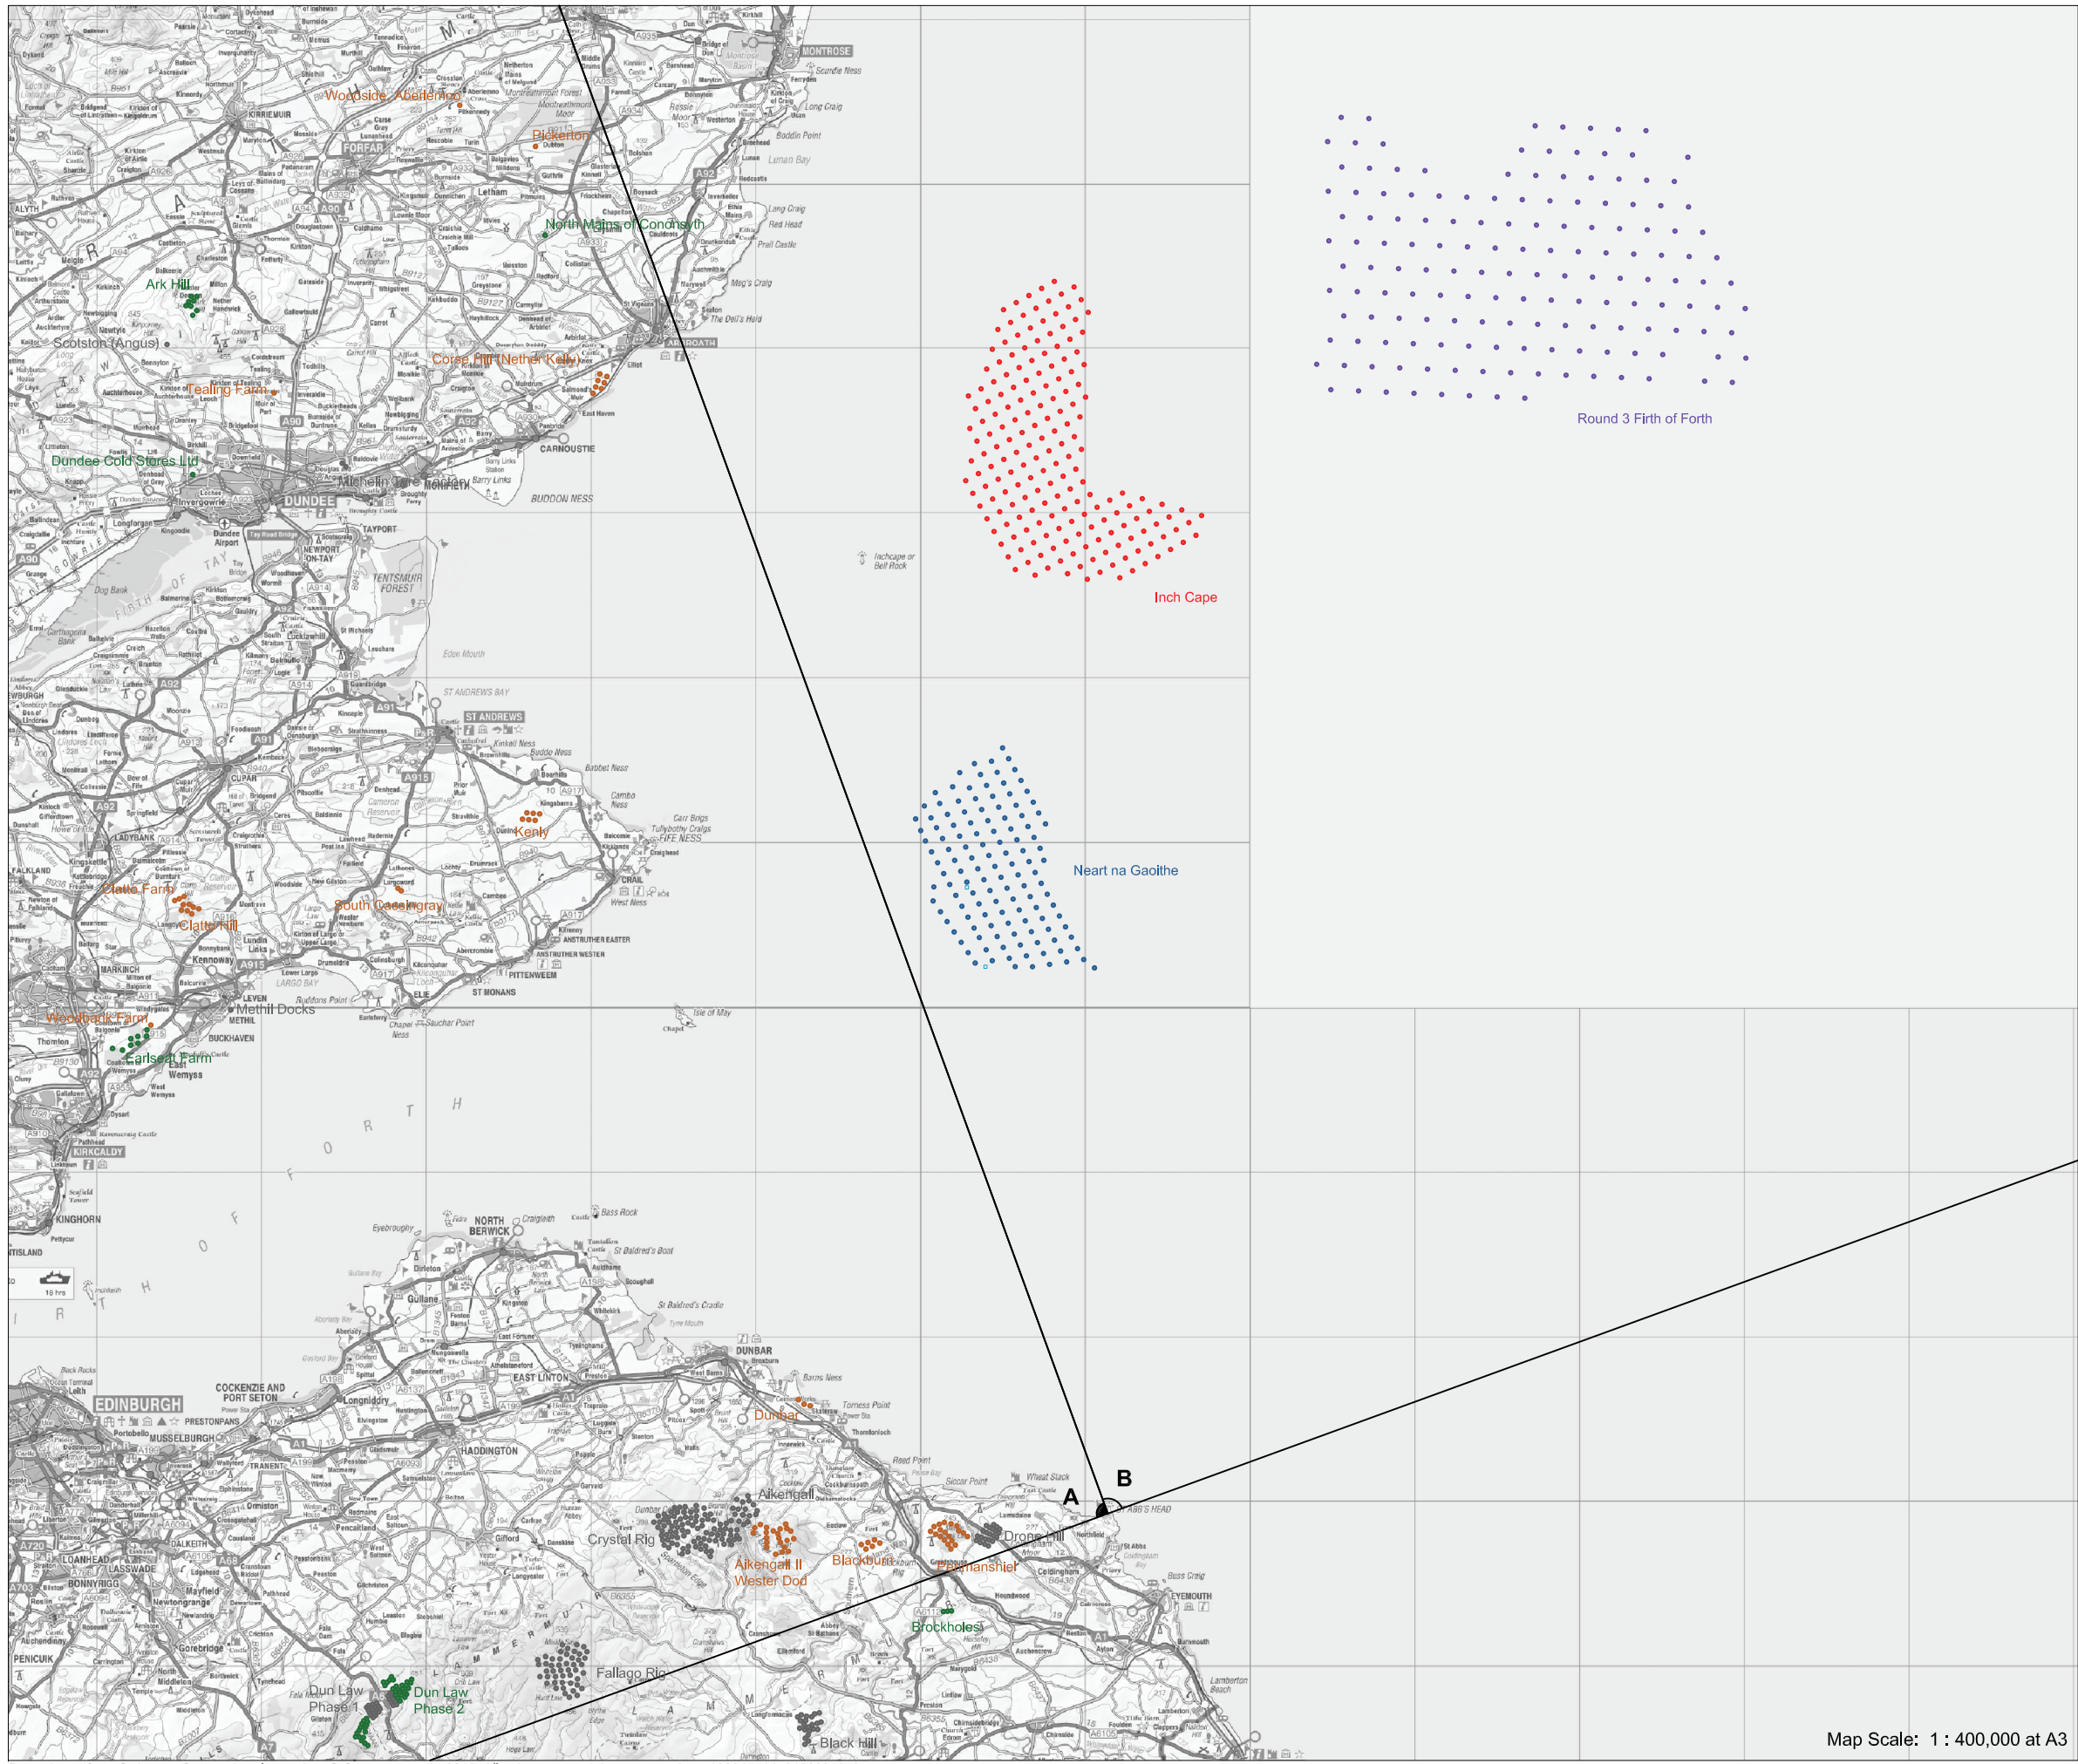

Neart na Gaoithe Offshore Wind Farm

► Viewpoint 21 St Abb's Head Cumulative Photomontage

Viewpoint Location

OS Reference:	391231,669168
Terrain height AOD (from model) :	90 m

Neart na Gaoithe Offshore Wind Farm

Distance to the nearest turbine:	33,114 m
Potential No of turbine hubs visible:	127
Potential No of turbine tips visible:	127

Photography information

Date:	27th July 2011
Time:	13:15
Camera type:	Nikon D7000
Focal length:	35 mm
Equivalent Focal length:	52 mm

Figure 21.60

Map Scale: 1 : 400,000 at A3