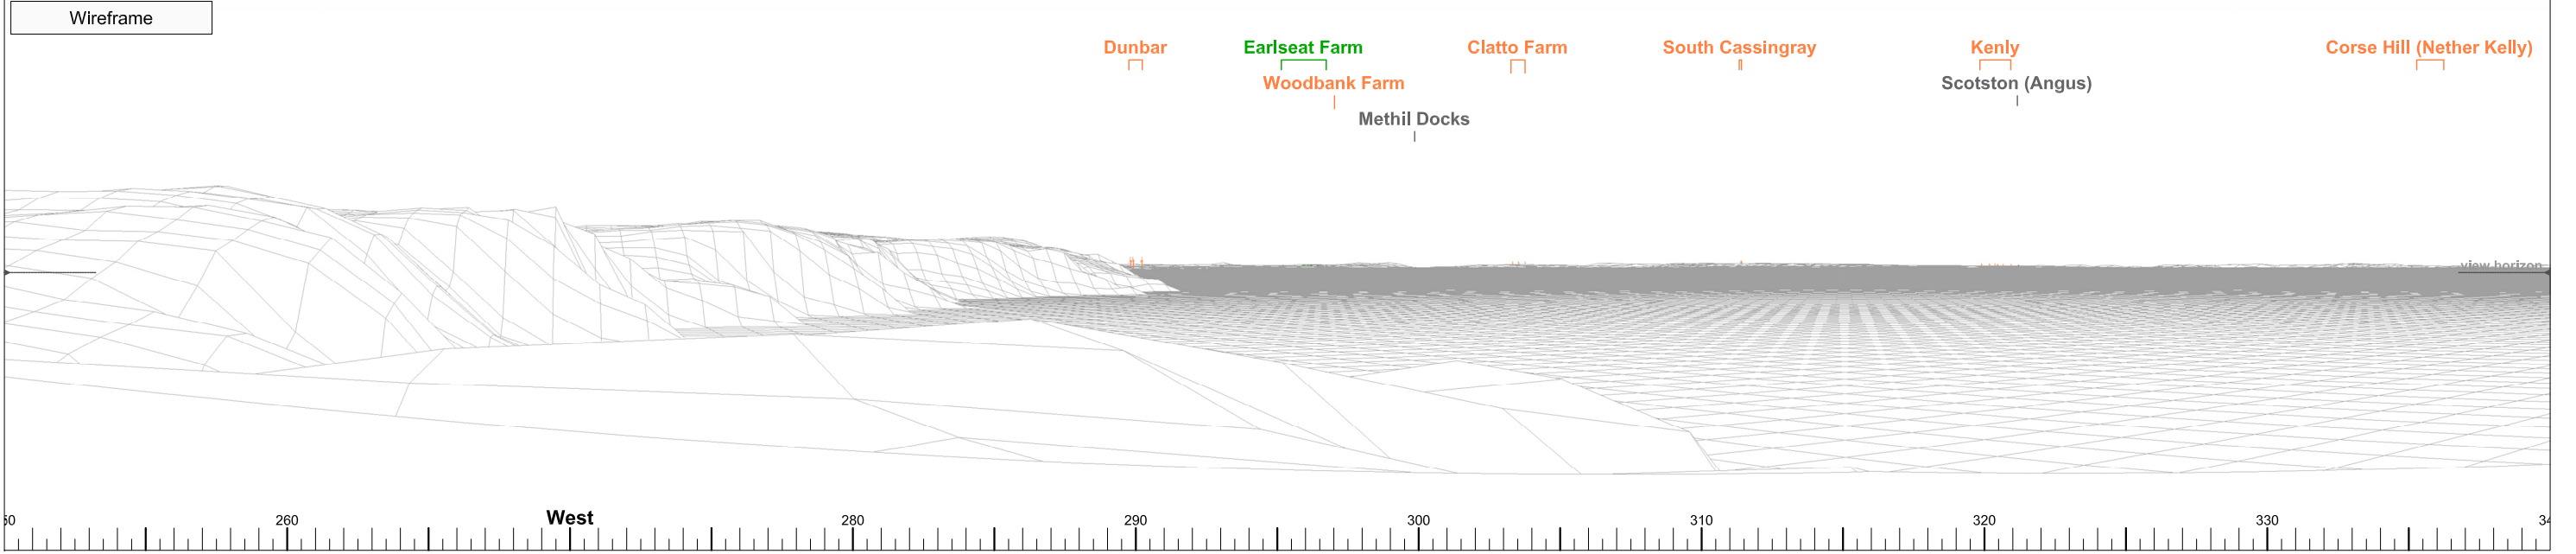

Photograph

Wireframe

Photomontage

► Viewpoint 21 St Abb's Head - Cumulative Photomontage

View A

Bearing to centre of view: 295°

Horizontal field of view: 90°

Recommended viewing distance at A3: 25 cm

Figure 21.60.1