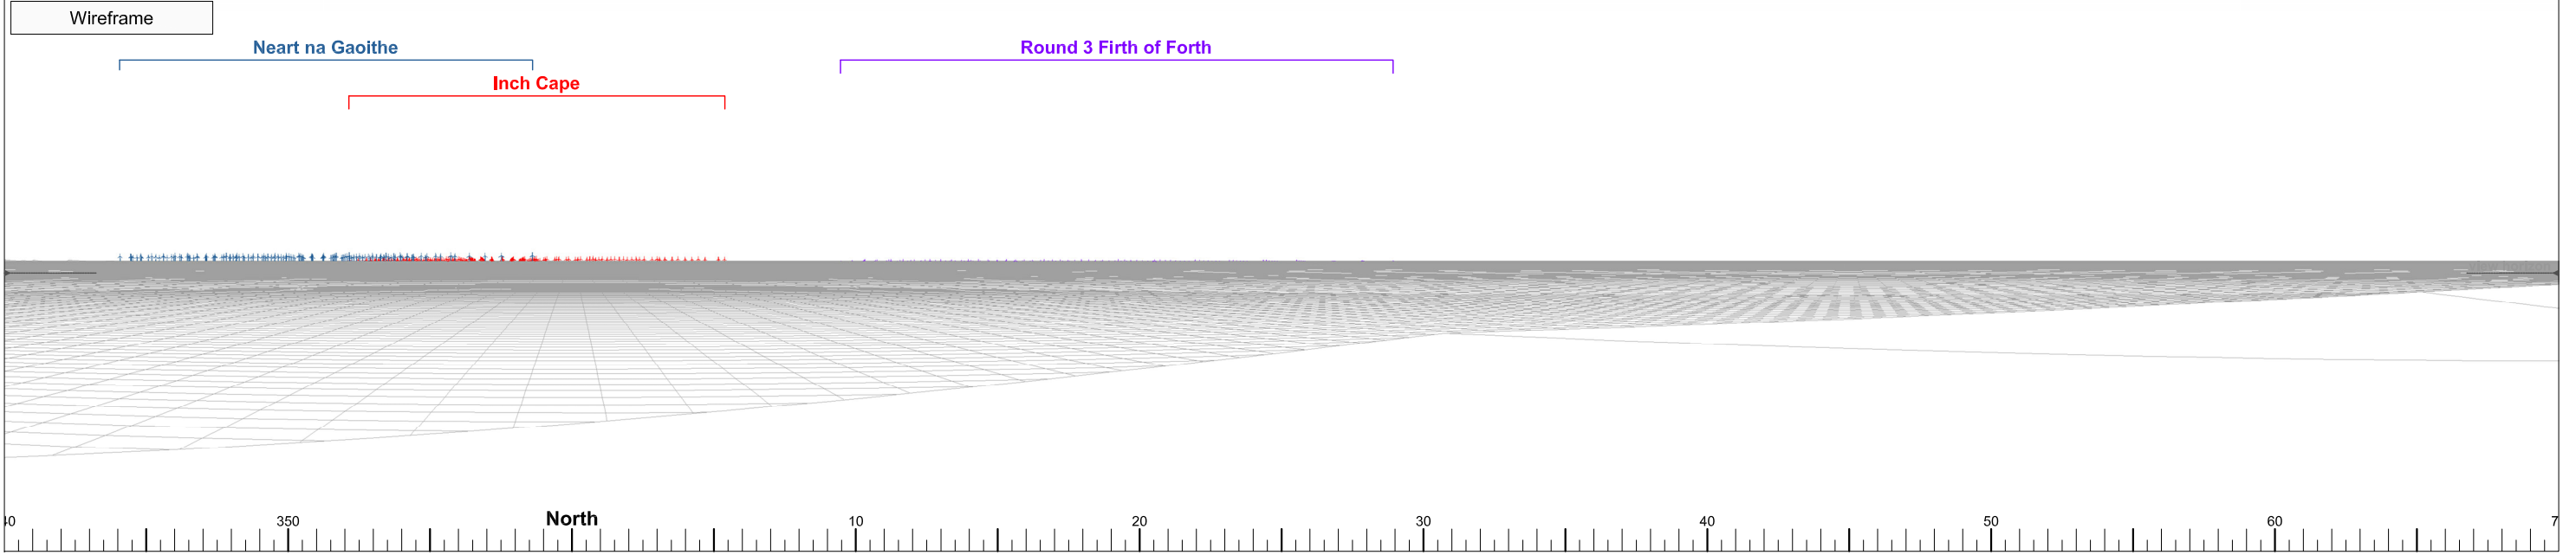

Photograph

Wireframe

Photomontage

► Viewpoint 21 St Abb's Head - Cumulative Photomontage

View B

Bearing to centre of view:

25°

Horizontal field of view:

90°

Recommended viewing distance at A3:

25 cm

Figure 21.60.2