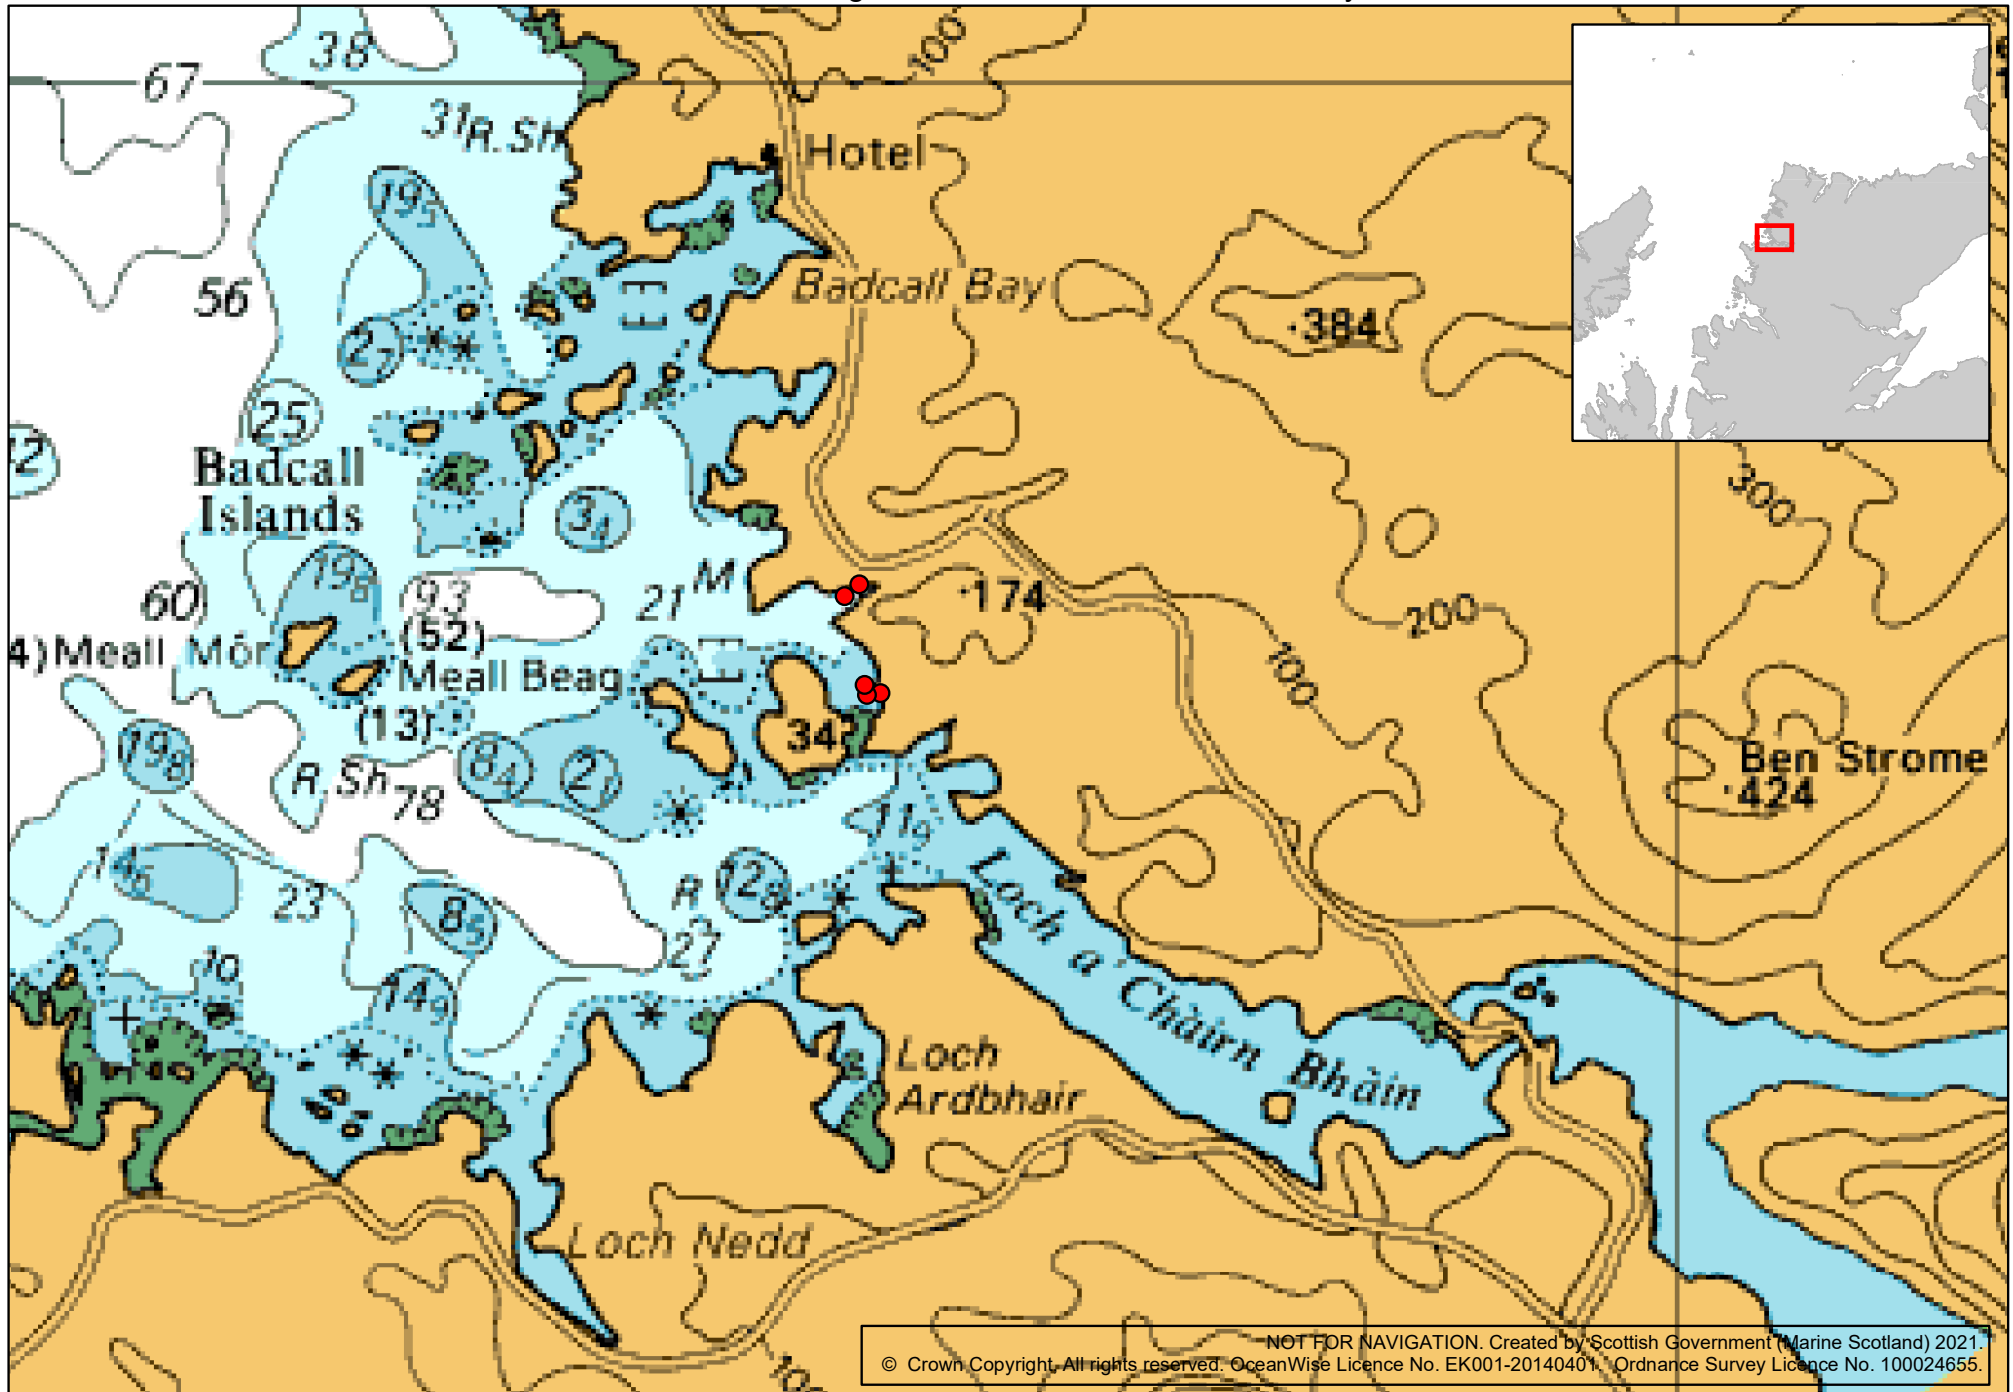

ANNEX ONE to Licence MS-00009026.
Chart showing the location of the licensed activity.

NOT FOR NAVIGATION. Created by Scottish Government (Marine Scotland) 2021.
© Crown Copyright. All rights reserved. OceanWise Licence No. EK001-20140401. Ordnance Survey Licence No. 100024655.