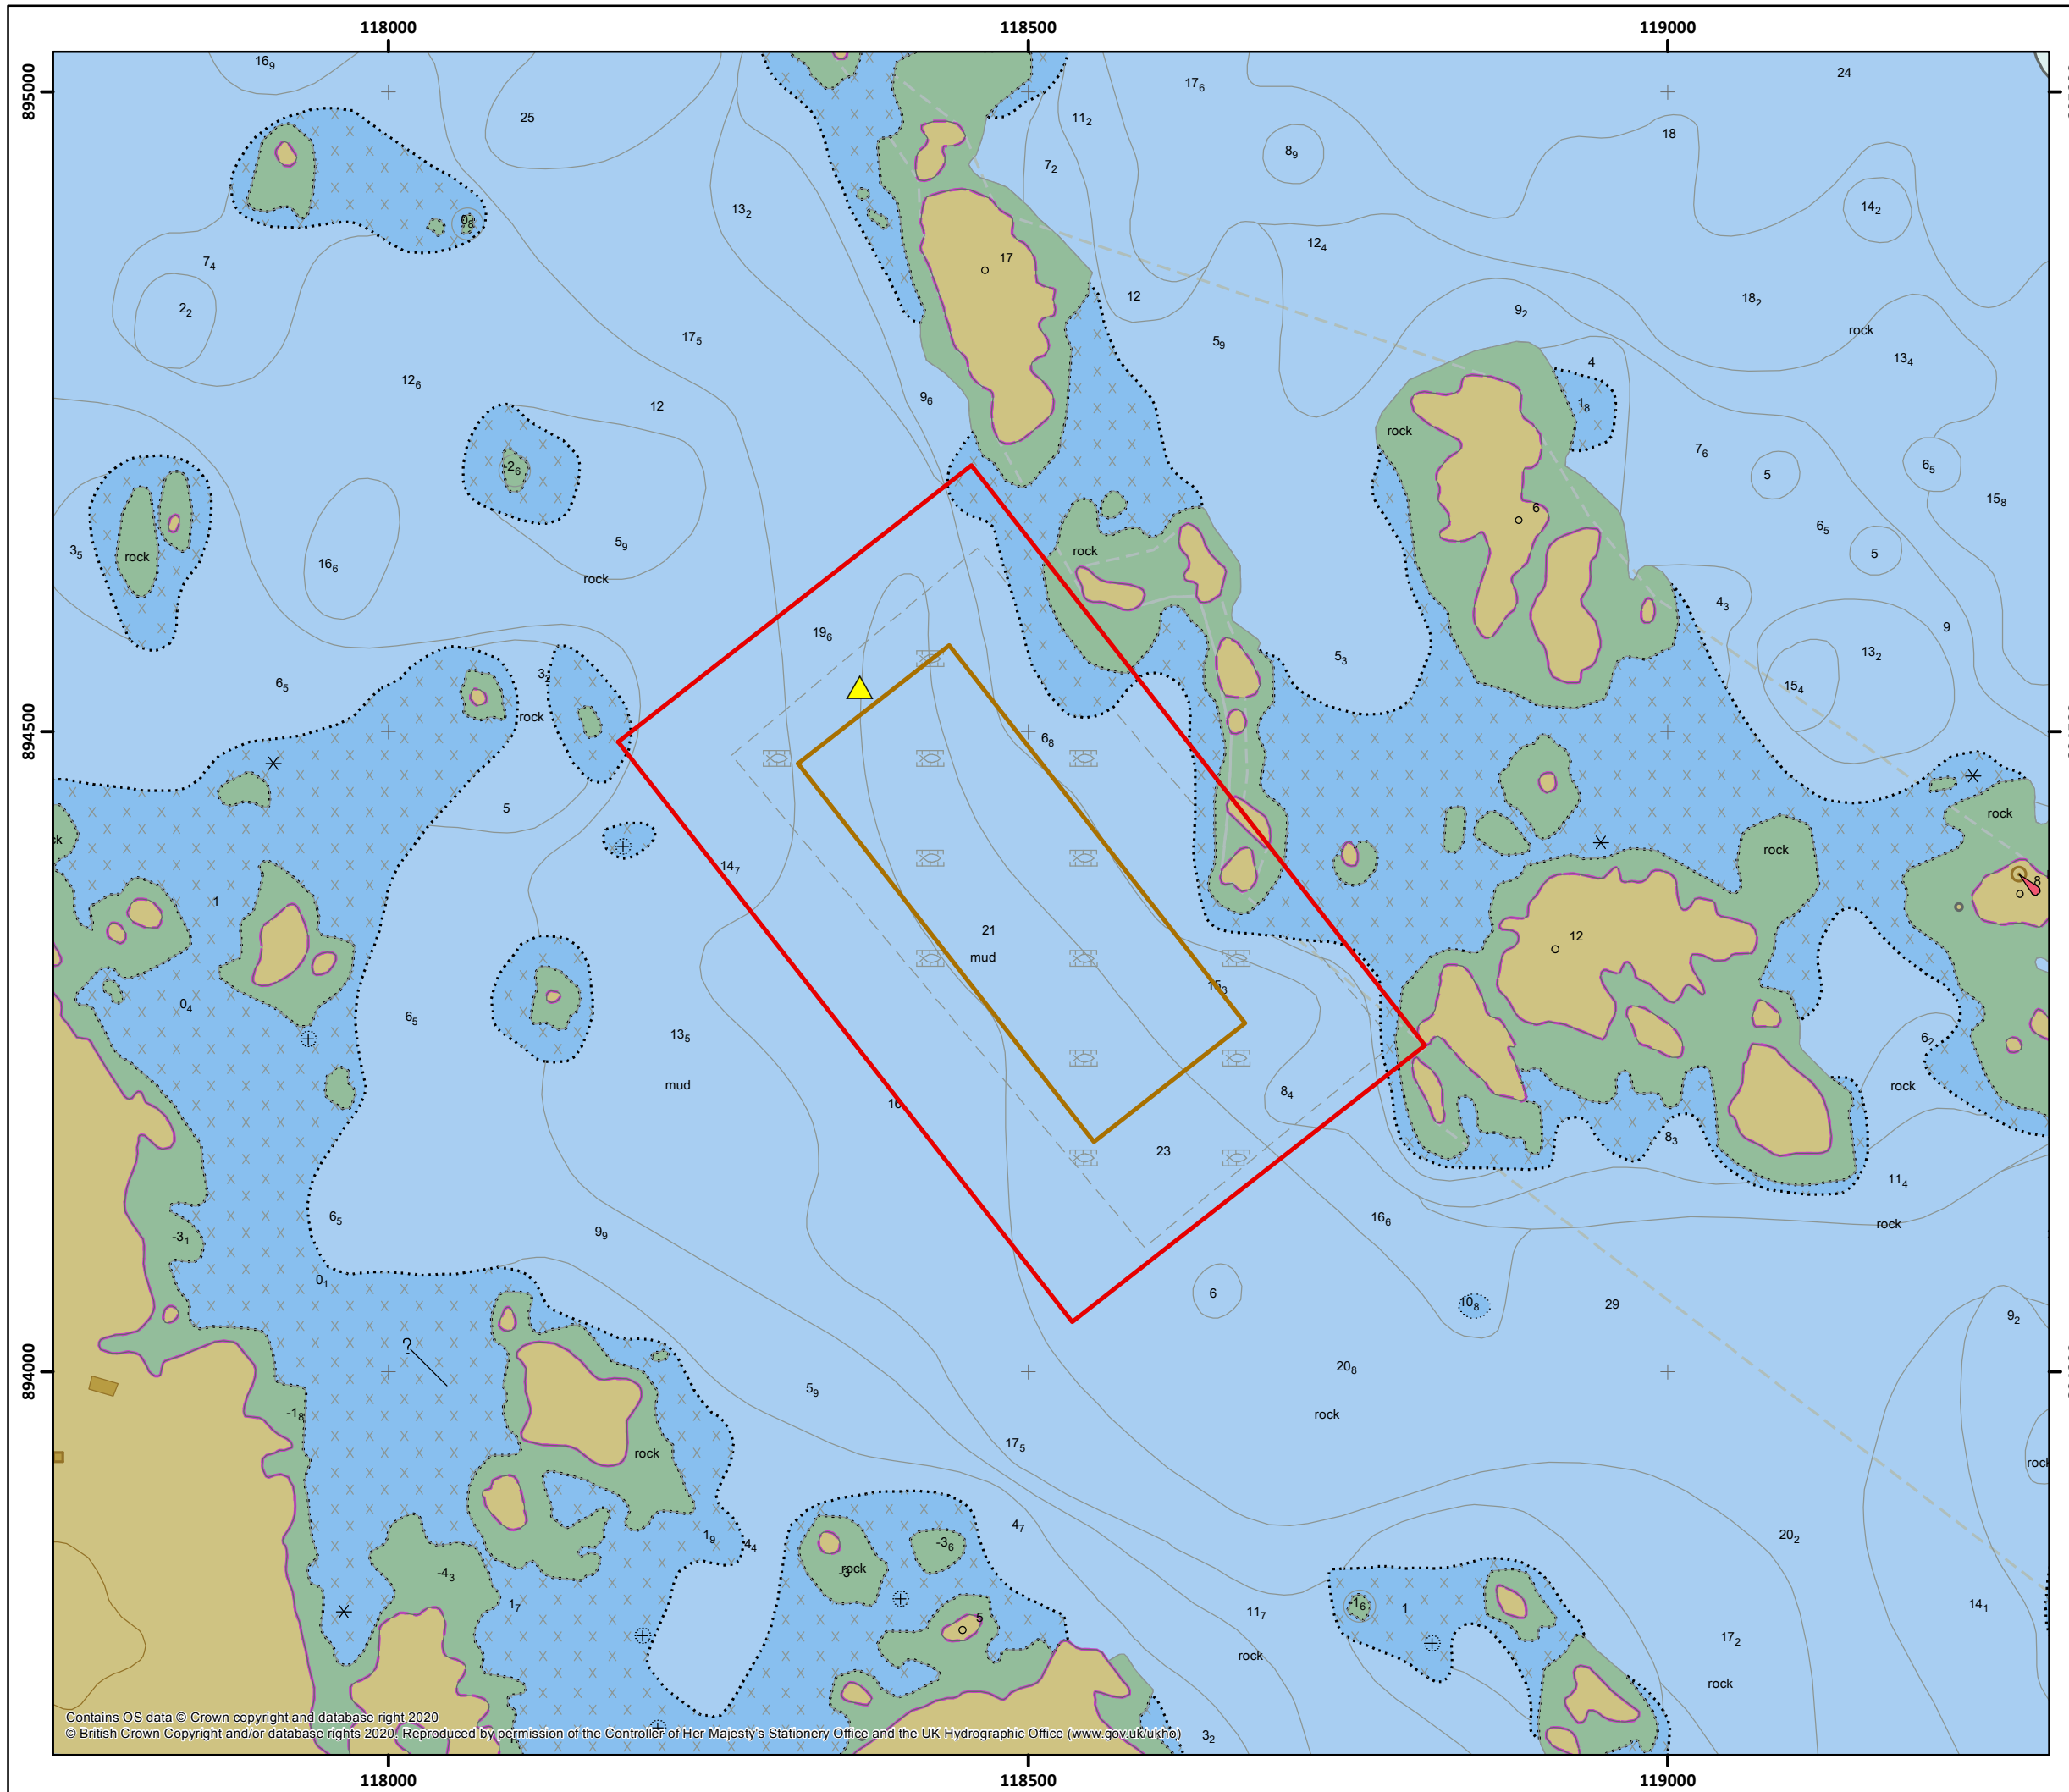

### Legend

- Mooring Area
- Cage Area
- Feed Barge

|                 |                  |
|-----------------|------------------|
| Drawn by: MD    | 1:5,000 @A3      |
| Checked by: PH  | Revision: A1     |
| Approved By: PH | Date: 19/02/2020 |

### Site Location

Figure 1

**Plocrapol  
Isle of Harris**

Contains OS data © Crown copyright and database right 2020  
© British Crown Copyright and/or database rights 2020. Reproduced by permission of the Controller of Her Majesty's Stationery Office and the UK Hydrographic Office ([www.gov.uk/ukho](http://www.gov.uk/ukho))