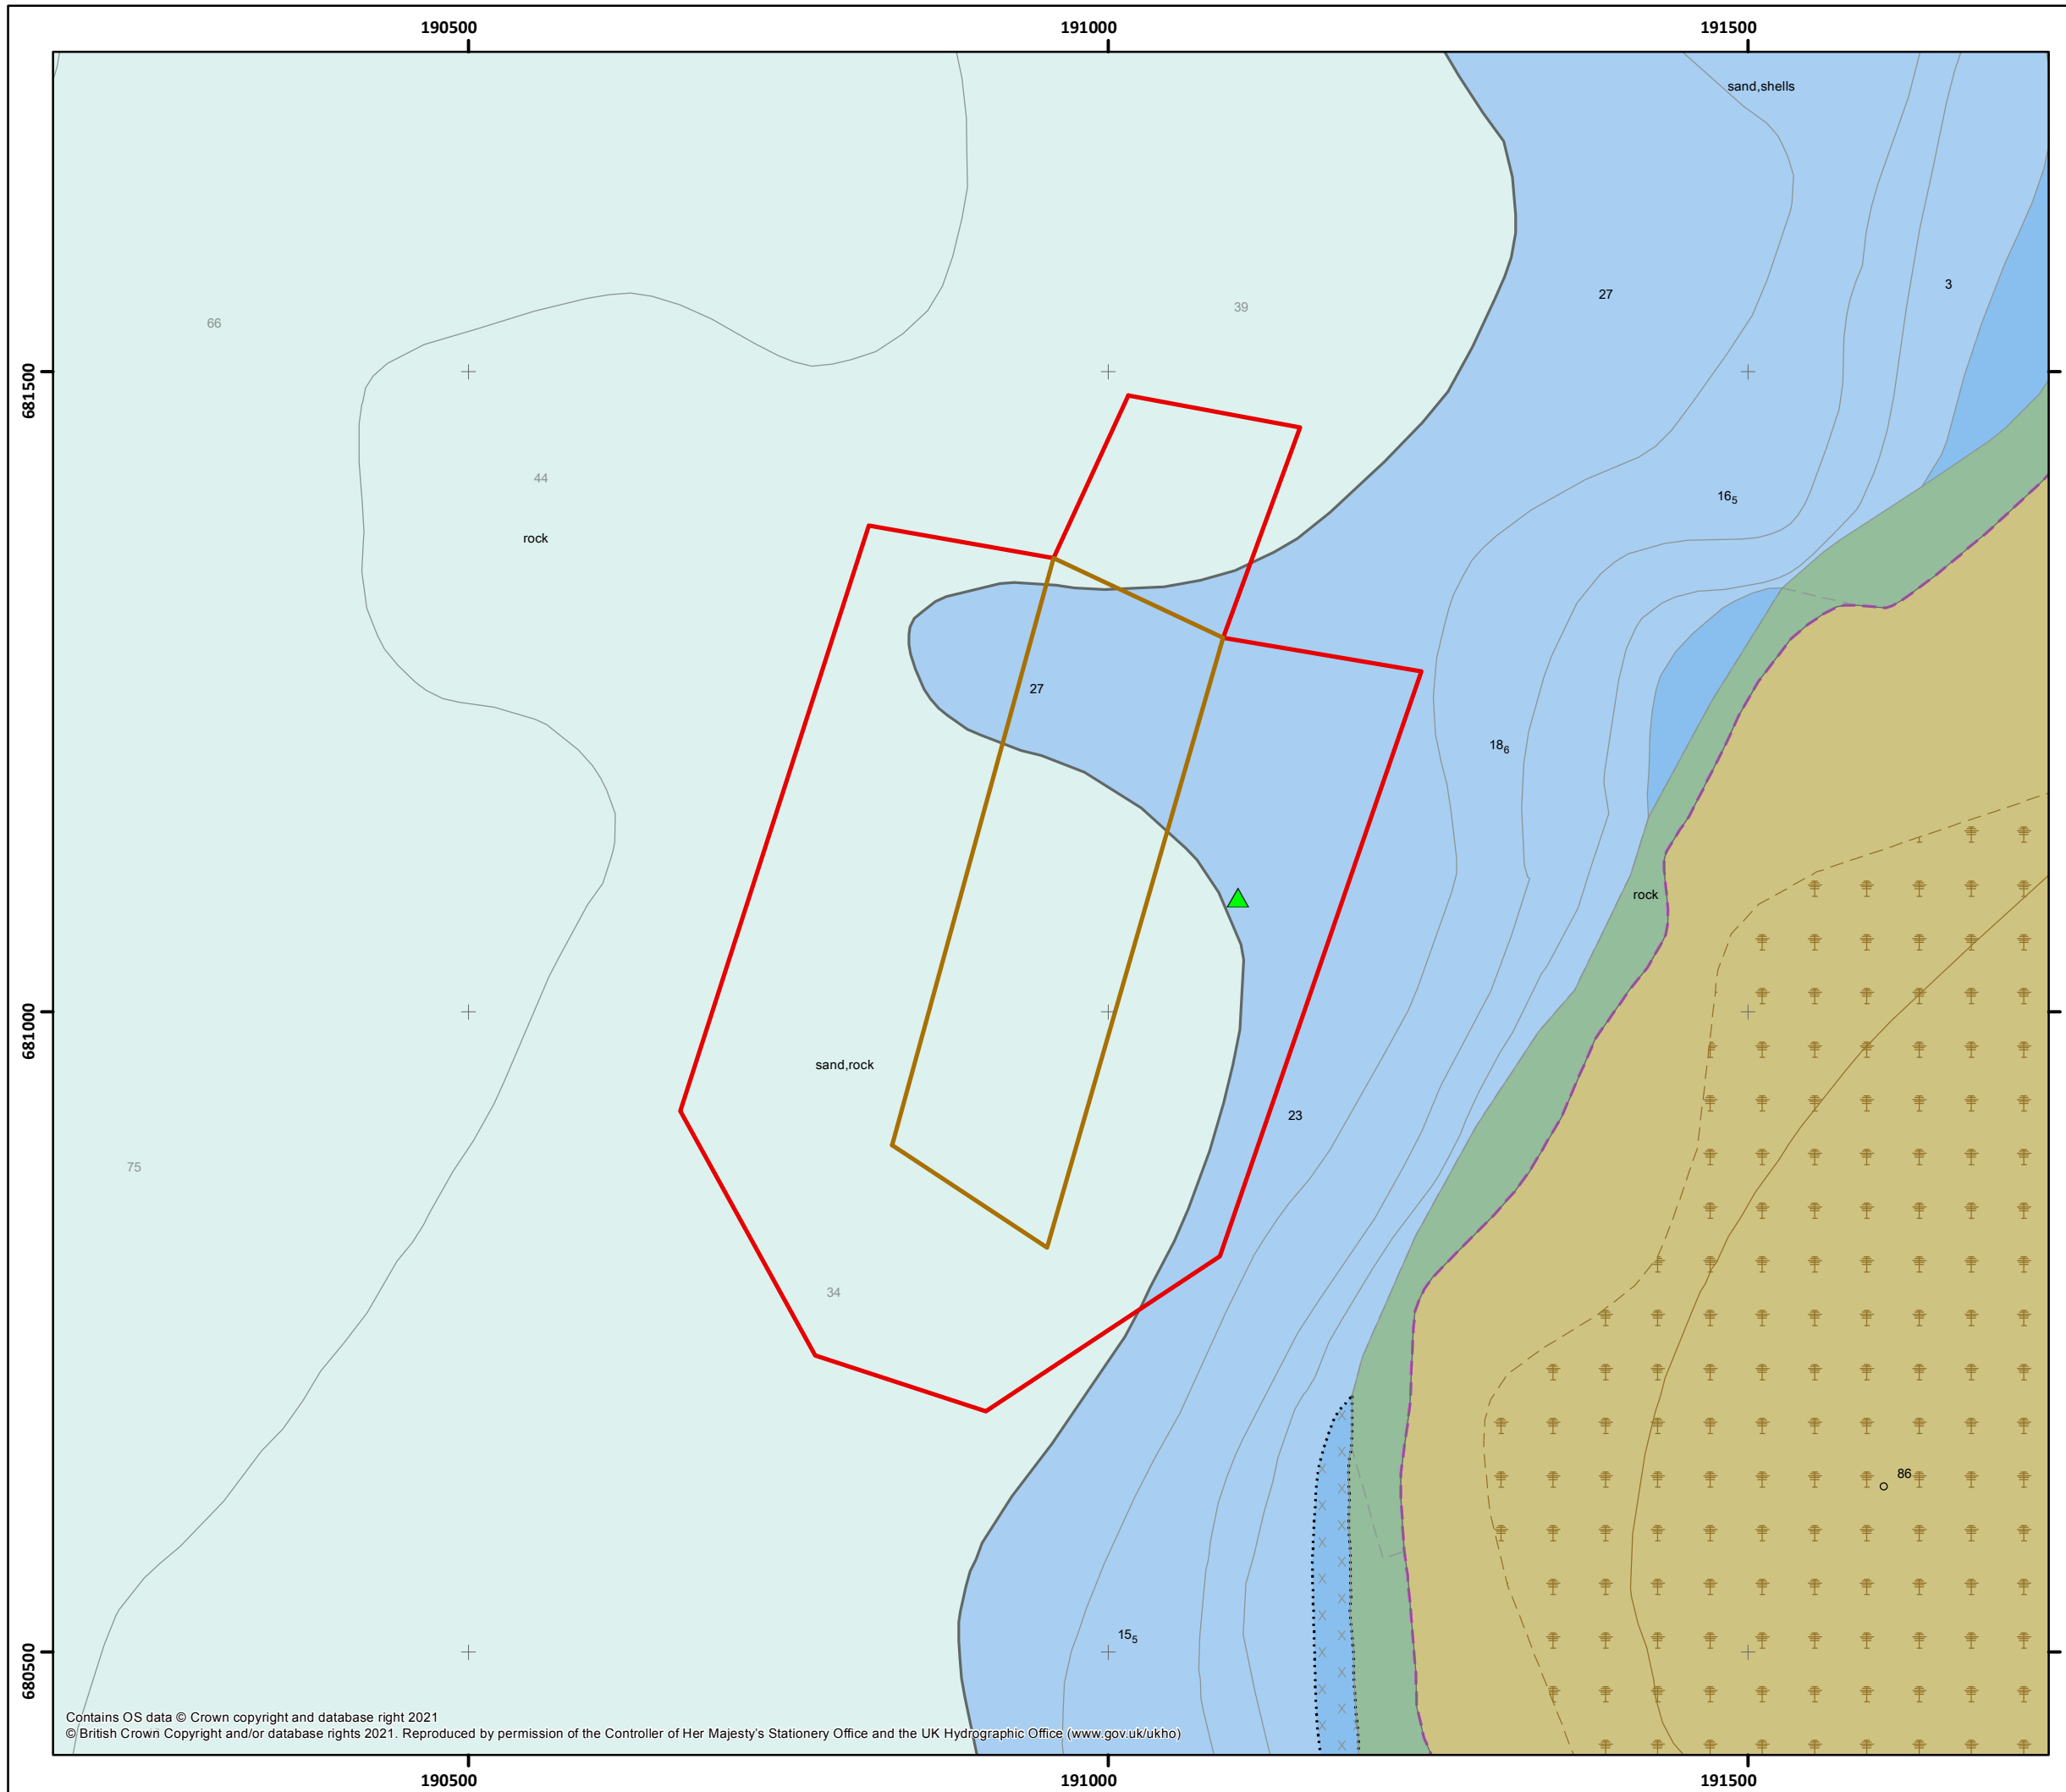

Legend

- Mooring Area
- Cage Area
- Feed Barge

| | |
|-----------------|------------------|
| Drawn by: MD | 1:5,000 @A3 |
| Checked by: PH | Revision: A1 |
| Approved By: PH | Date: 18/02/2021 |

Site Location

Figure 1

**Ardgaddan
Loch Fyne**

Contains OS data © Crown copyright and database right 2021
© British Crown Copyright and/or database rights 2021. Reproduced by permission of the Controller of Her Majesty's Stationery Office and the UK Hydrographic Office (www.gov.uk/ukho)