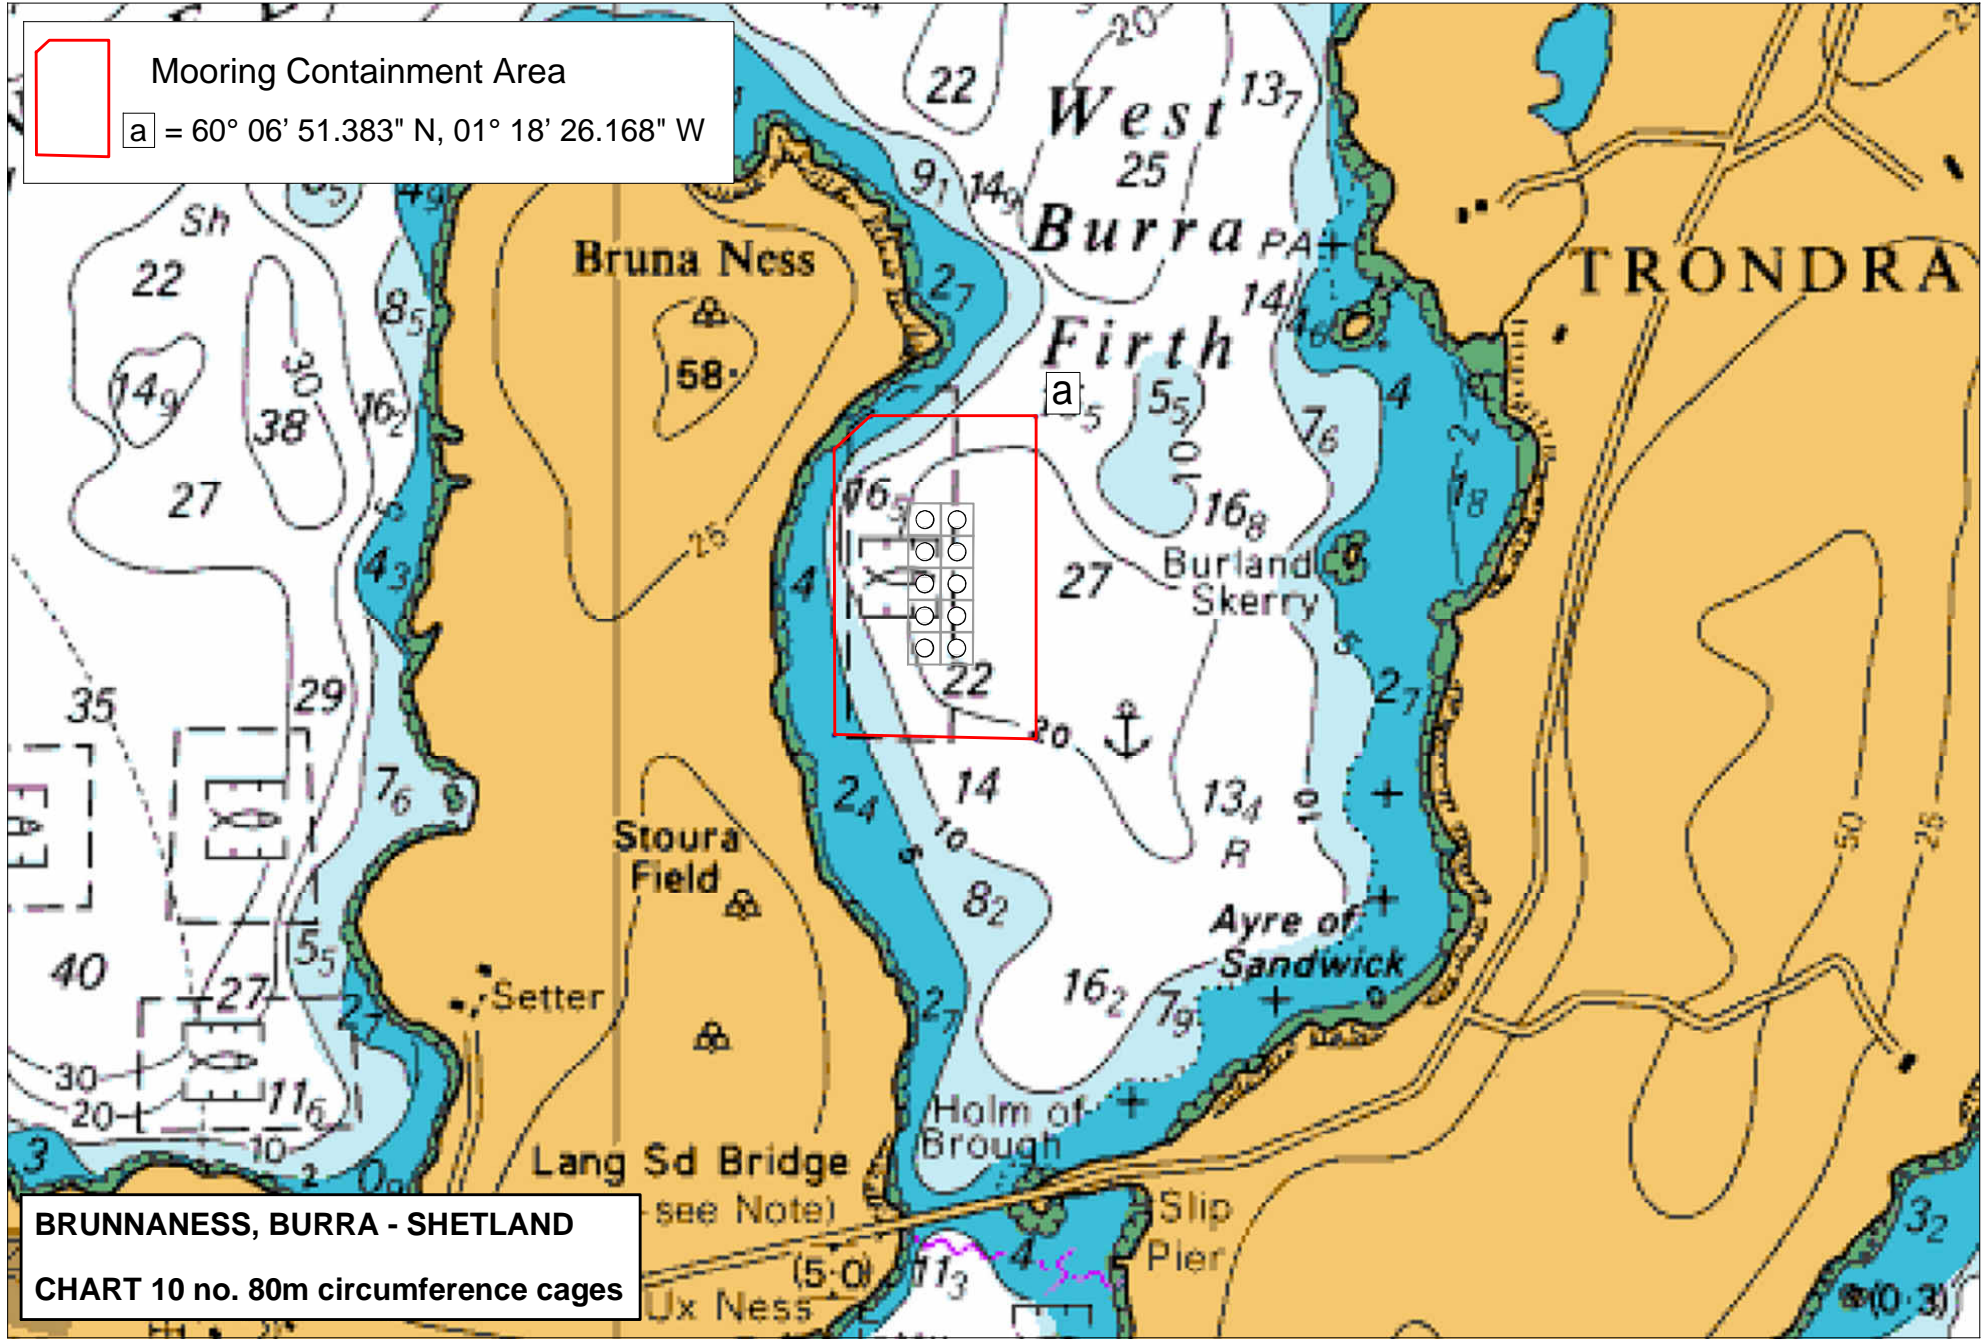

Mooring Containment Area  
a = 60° 06' 51.383" N, 01° 18' 26.168" W

BRUNNANESS, BURRA - SHETLAND  
CHART 10 no. 80m circumference cages