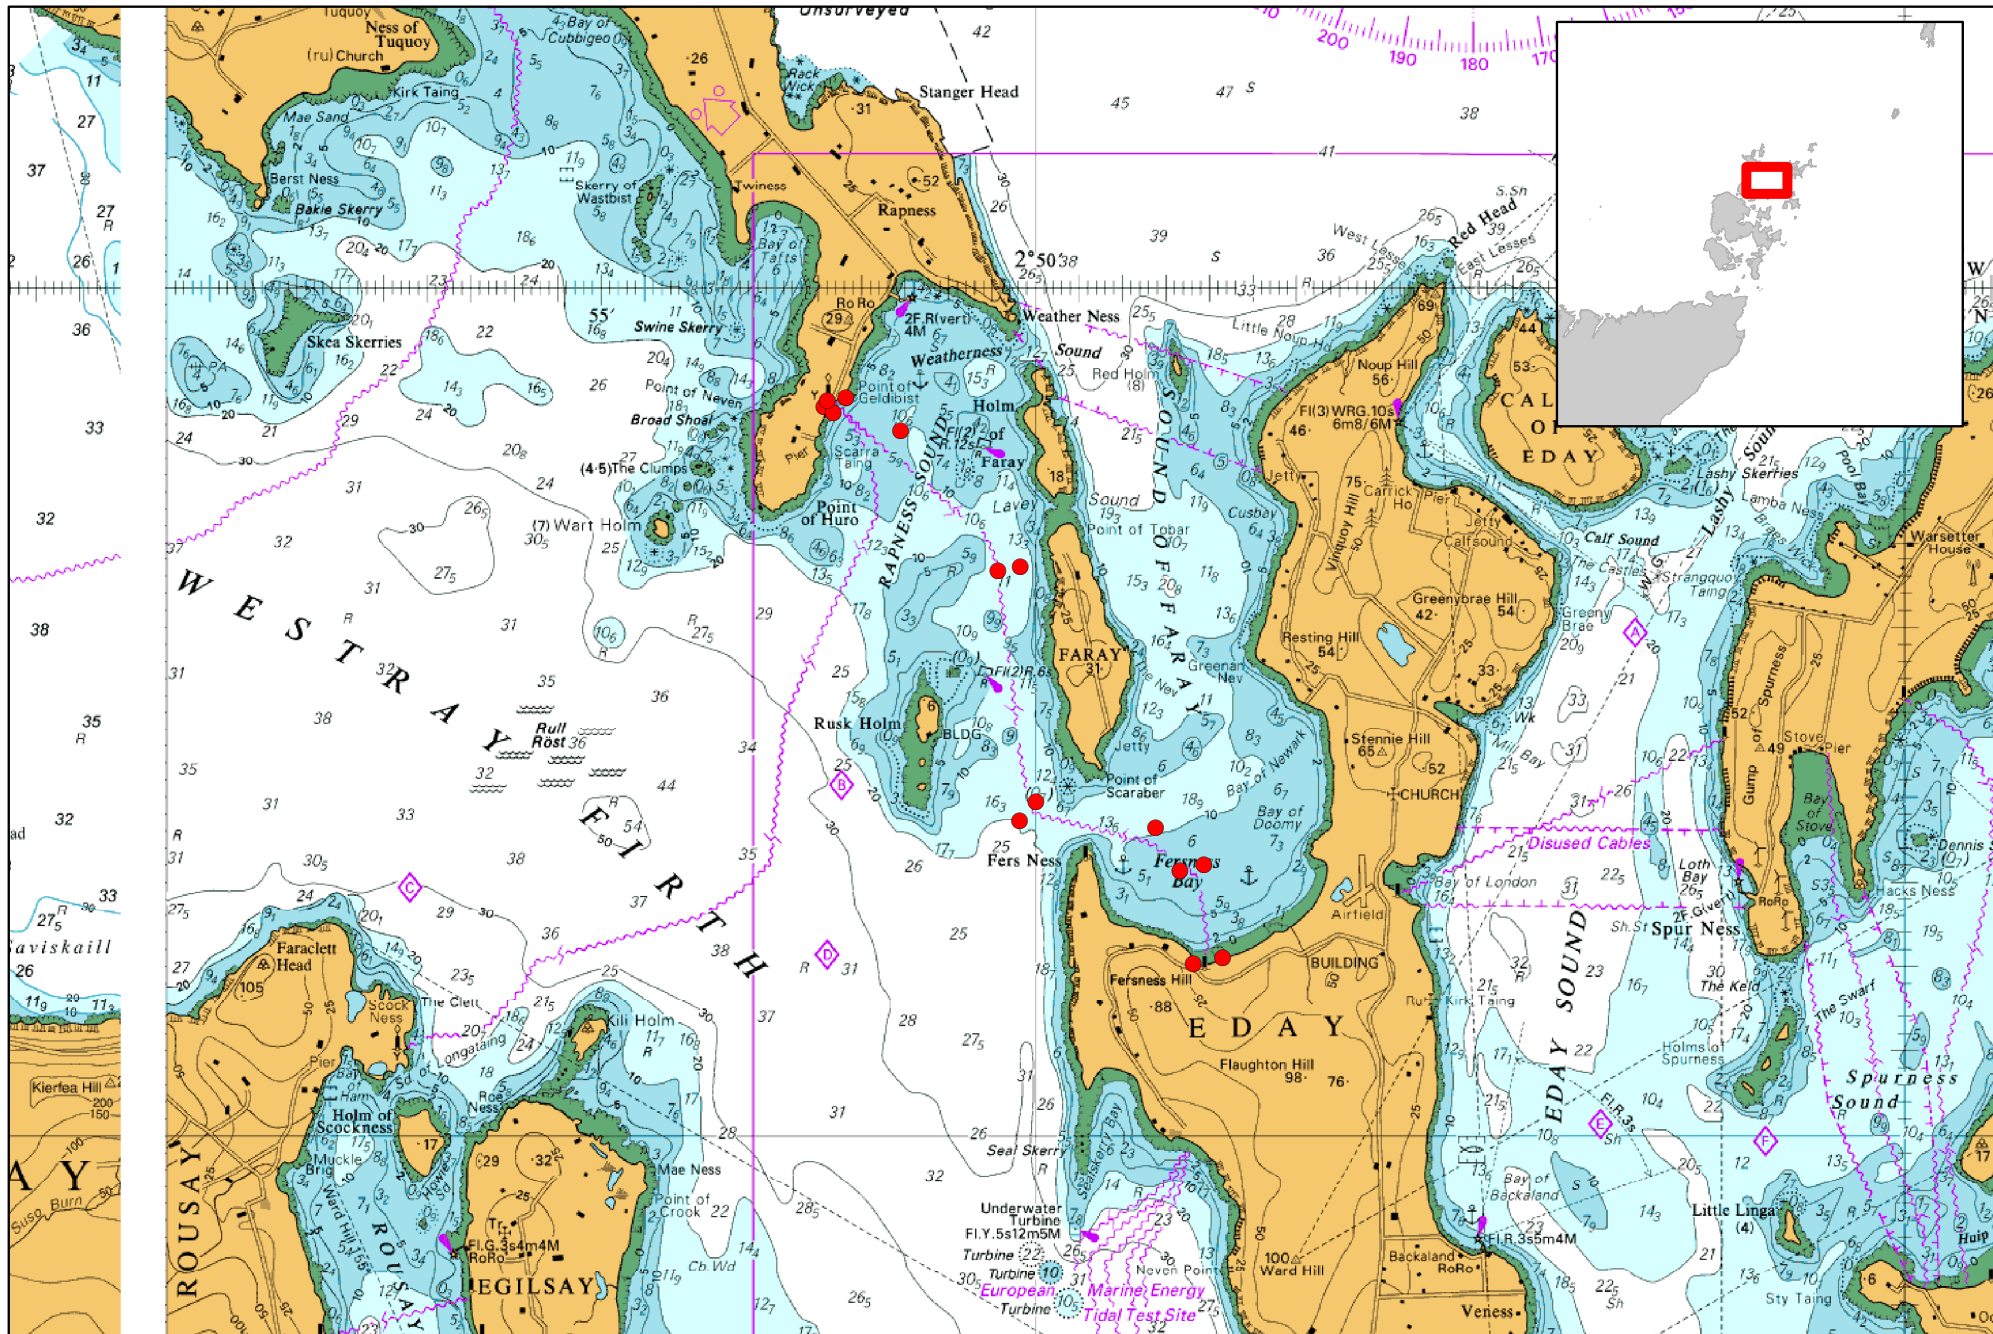

Annex One to Licence MS-00009218
Chart Showing the Location of the Licensed Activity

NOT FOR NAVIGATION. Created by Scottish Government (Marine Scotland) 2020.
© Crown Copyright, All rights reserved. OceanWise Licence No. EK001-20140401. Ordnance Survey Licence No. 100024655.