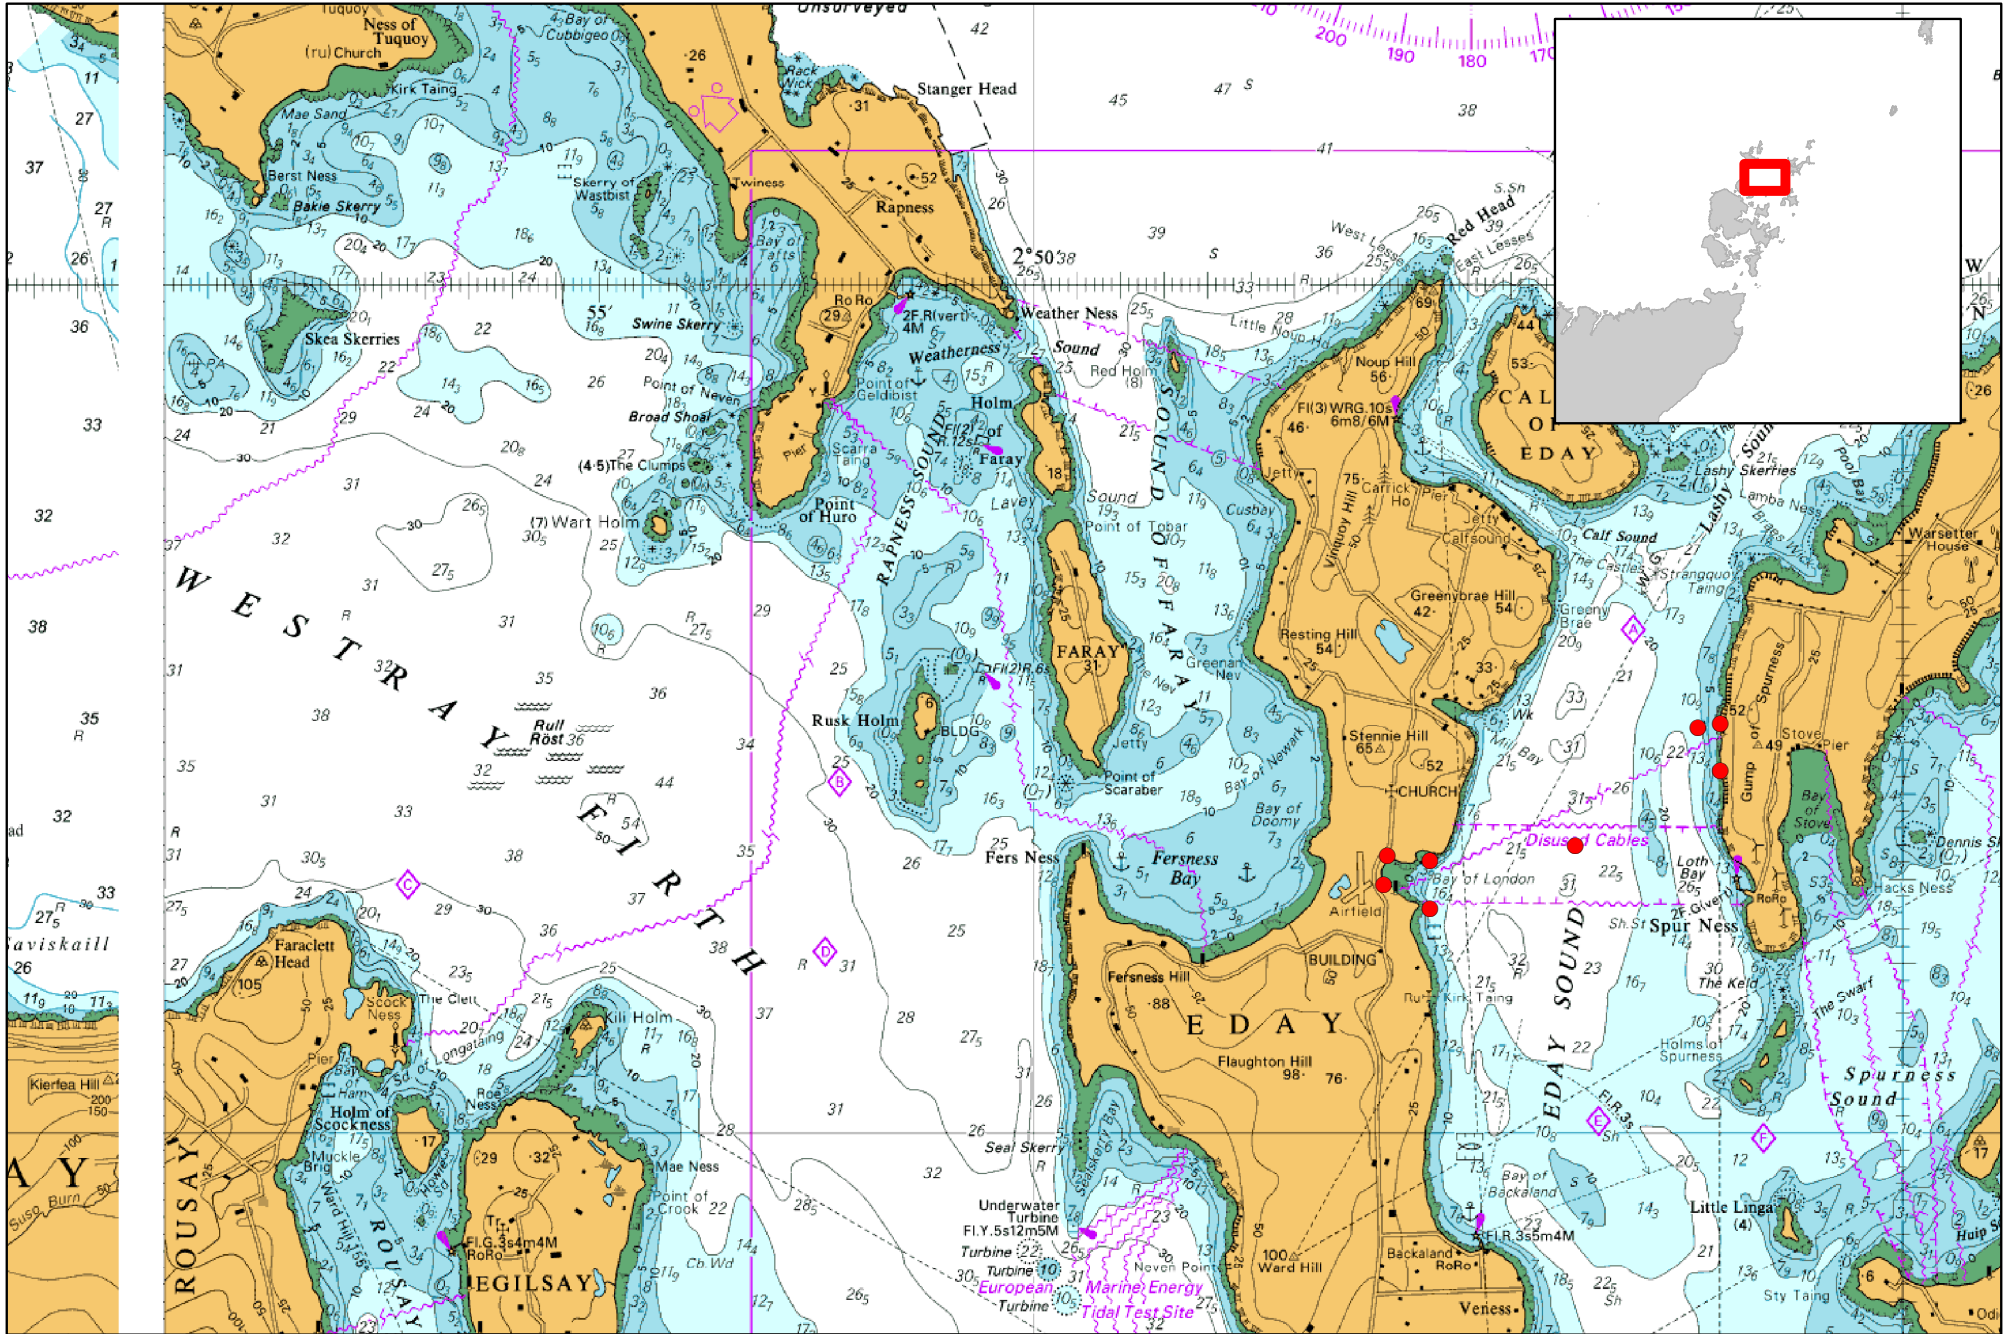

Annex One to Licence MS-00009218
Chart Showing the Location of the Licensed Activity

NOT FOR NAVIGATION. Created by Scottish Government (Marine Scotland) 2020.
© Crown Copyright, All rights reserved. OceanWise Licence No. EK001-20140401. Ordnance Survey Licence No. 100024655.