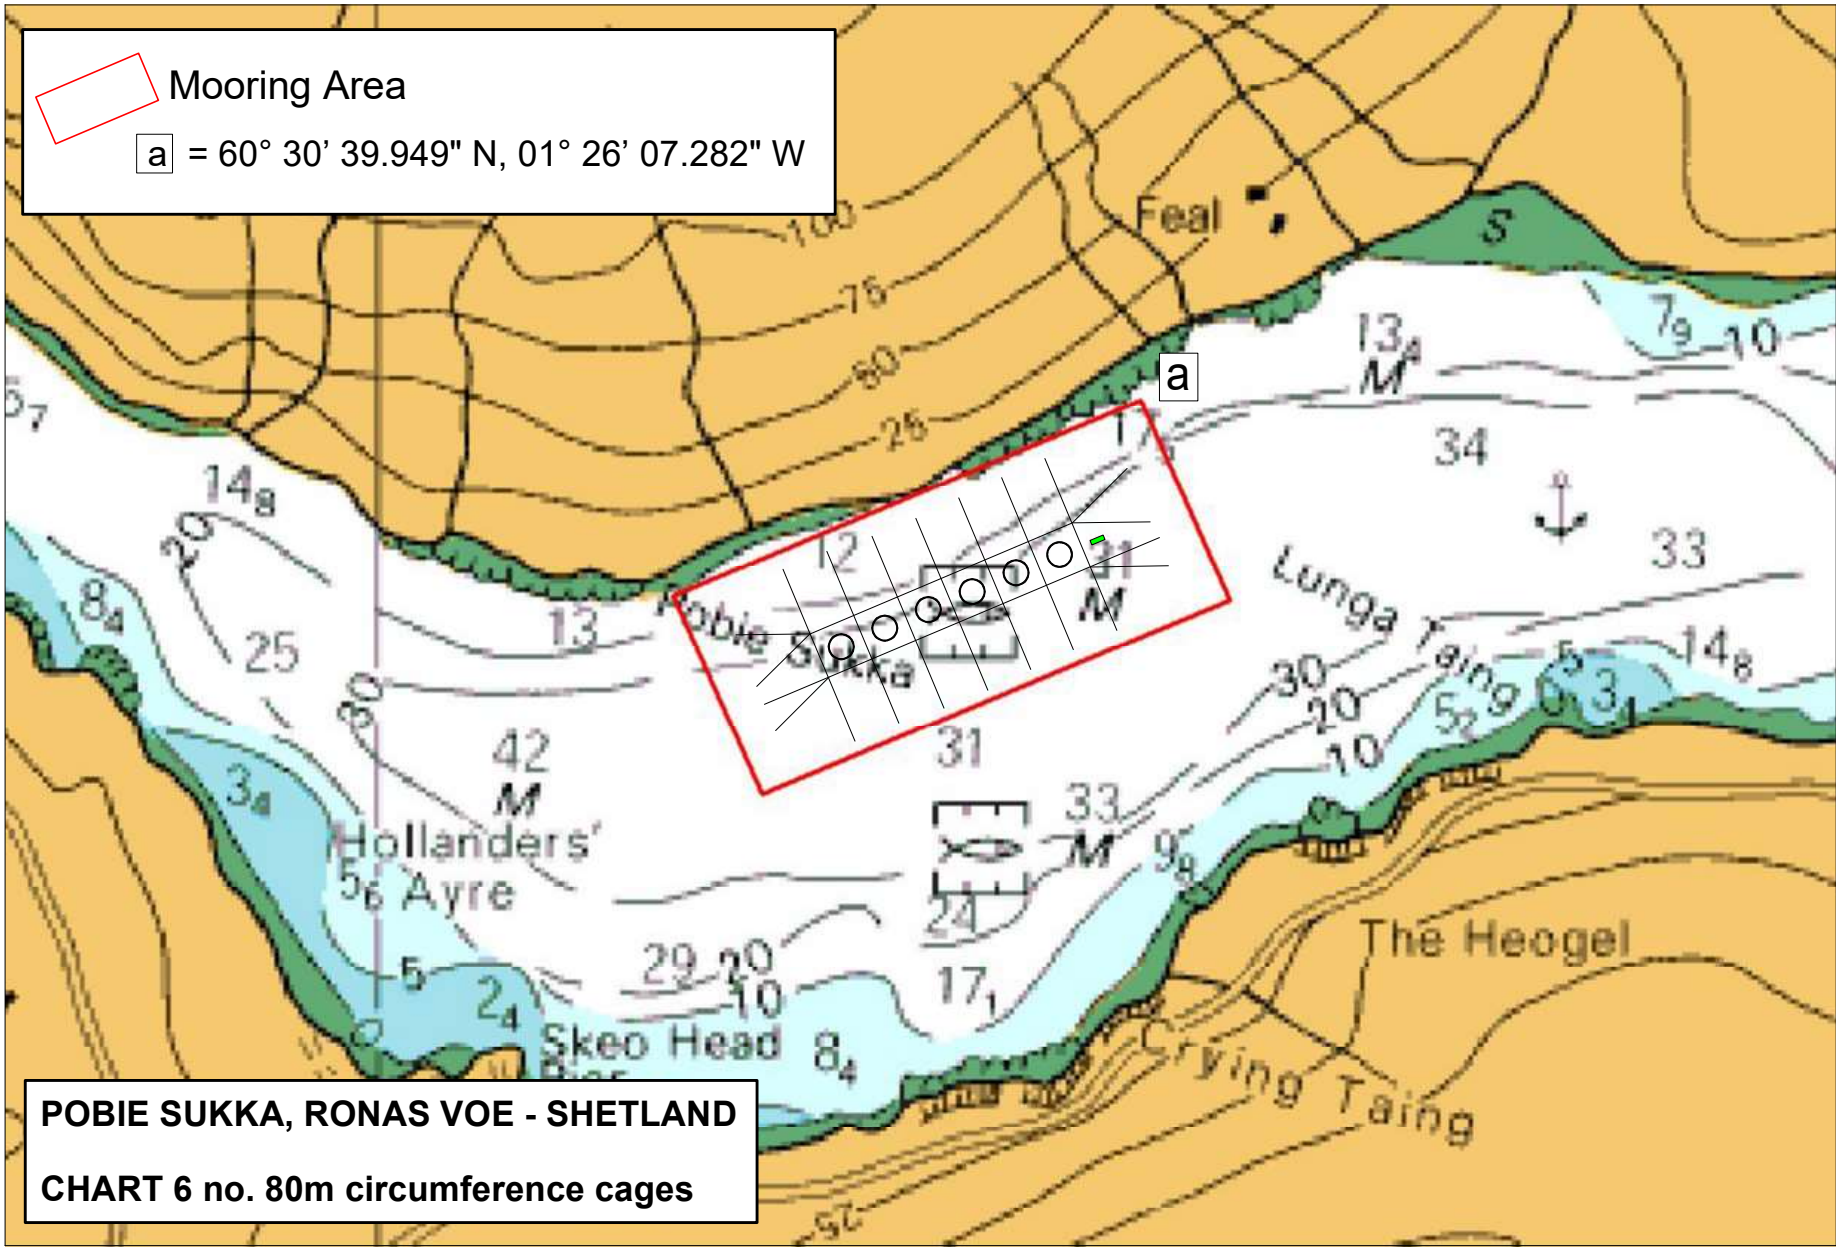


 Mooring Area  
a = 60° 30' 39.949" N, 01° 26' 07.282" W

**POBIE SUKKA, RONAS VOE - SHETLAND**  
**CHART 6 no. 80m circumference cages**