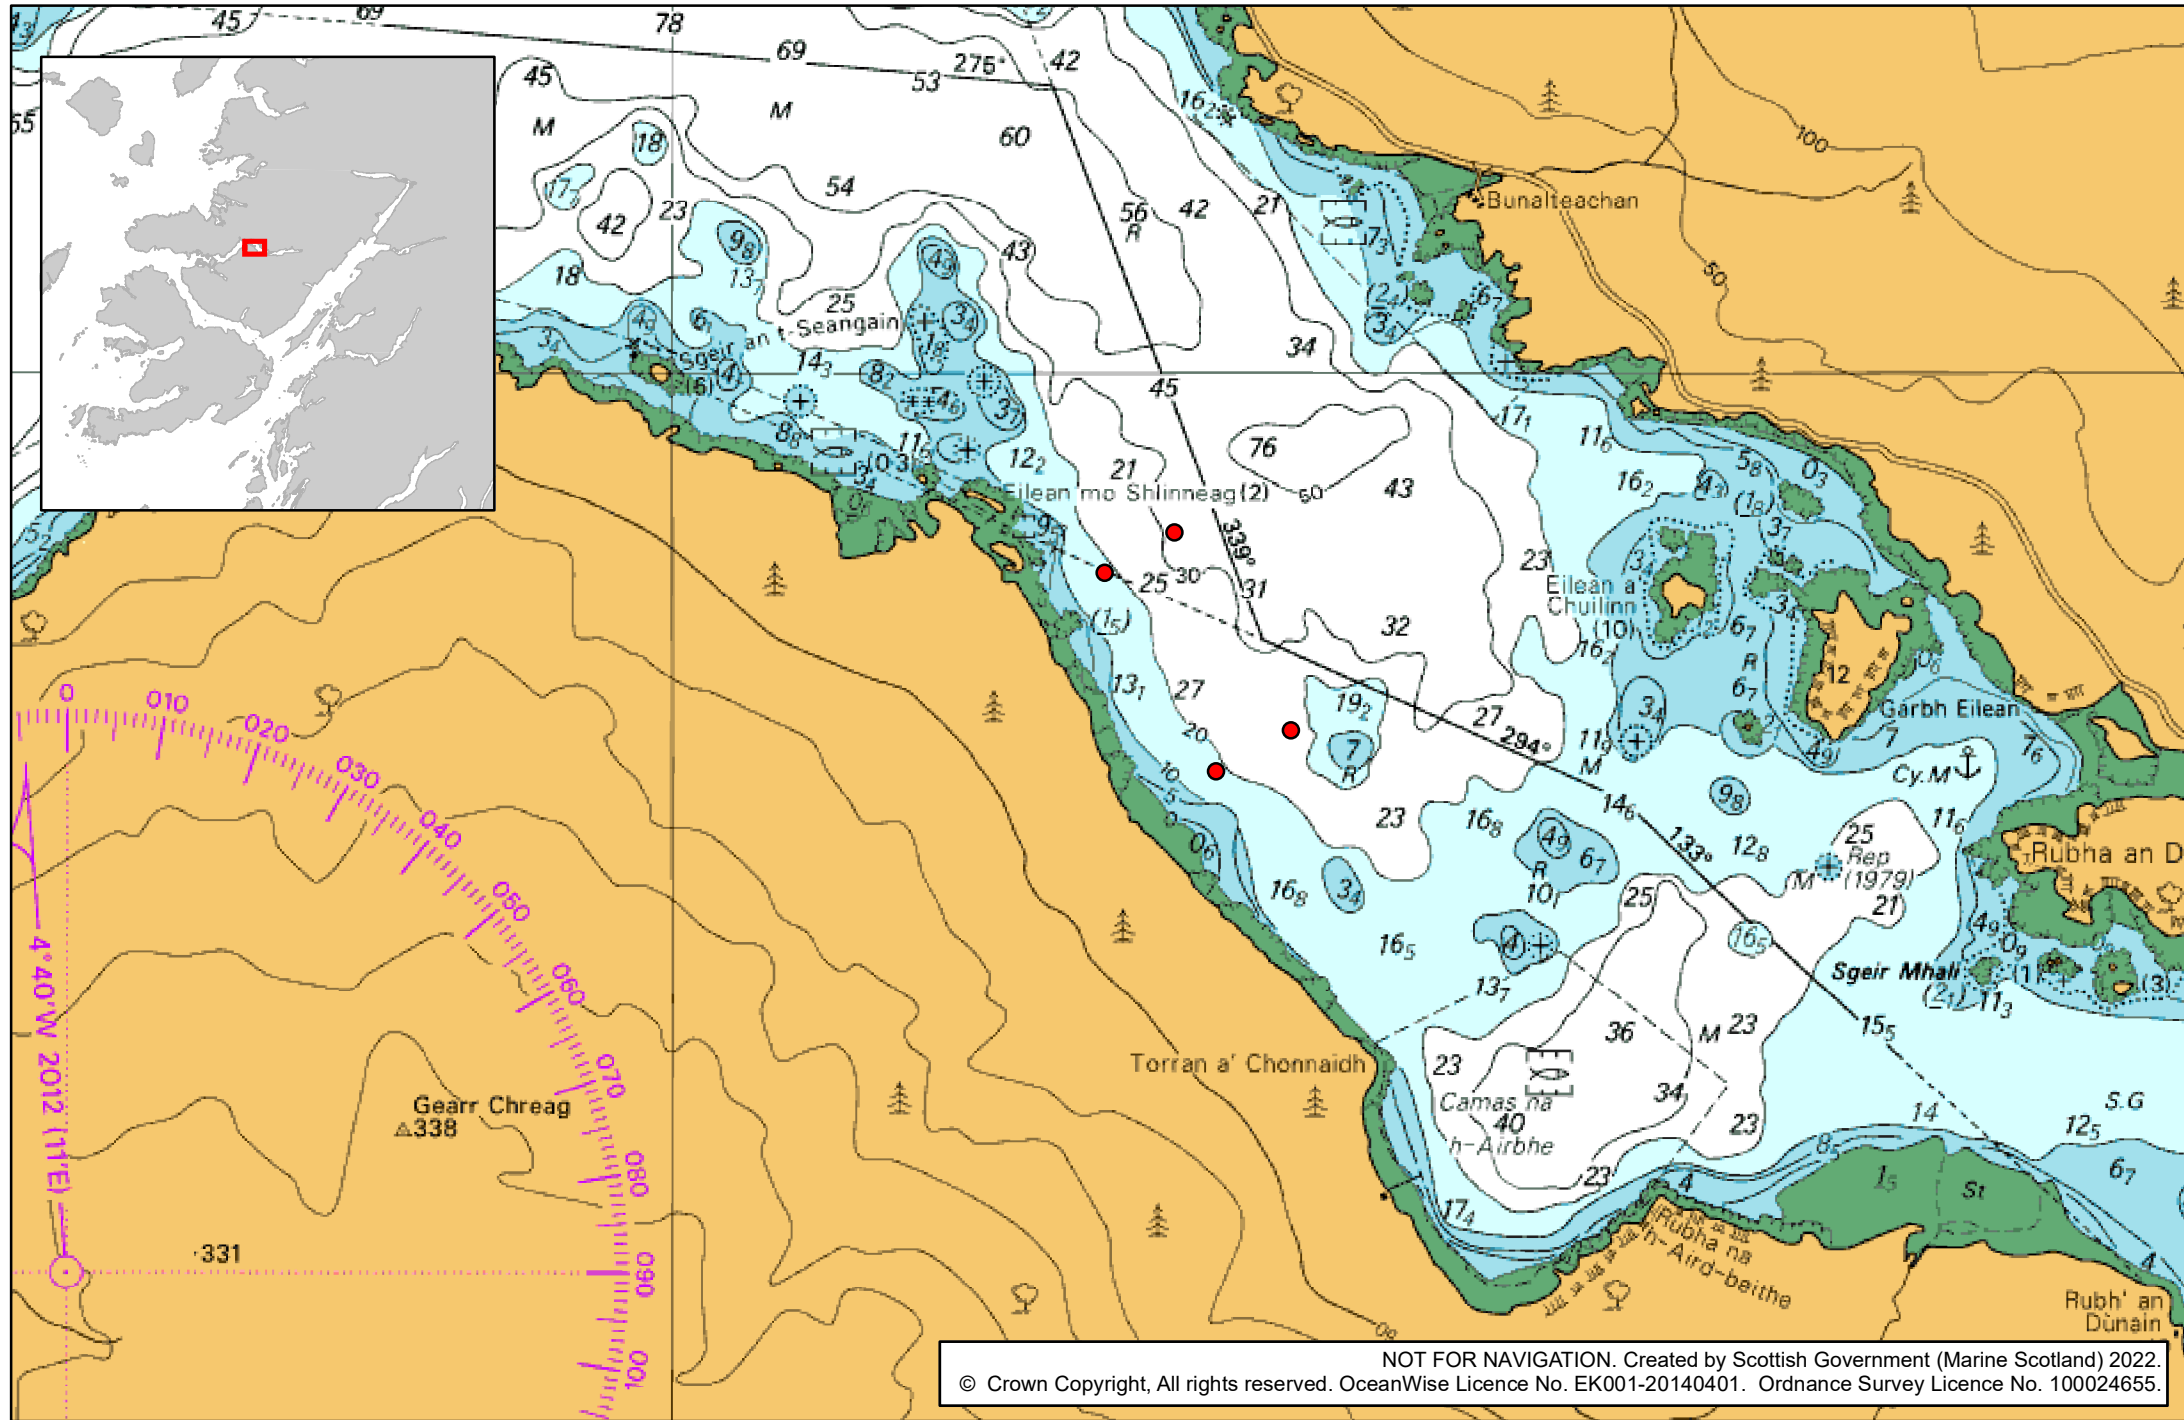

Annex One to Licence Number MS-00009394

Chart showing the location of the licensed activity

NOT FOR NAVIGATION. Created by Scottish Government (Marine Scotland) 2022.
© Crown Copyright, All rights reserved. OceanWise Licence No. EK001-20140401. Ordnance Survey Licence No. 100024655.