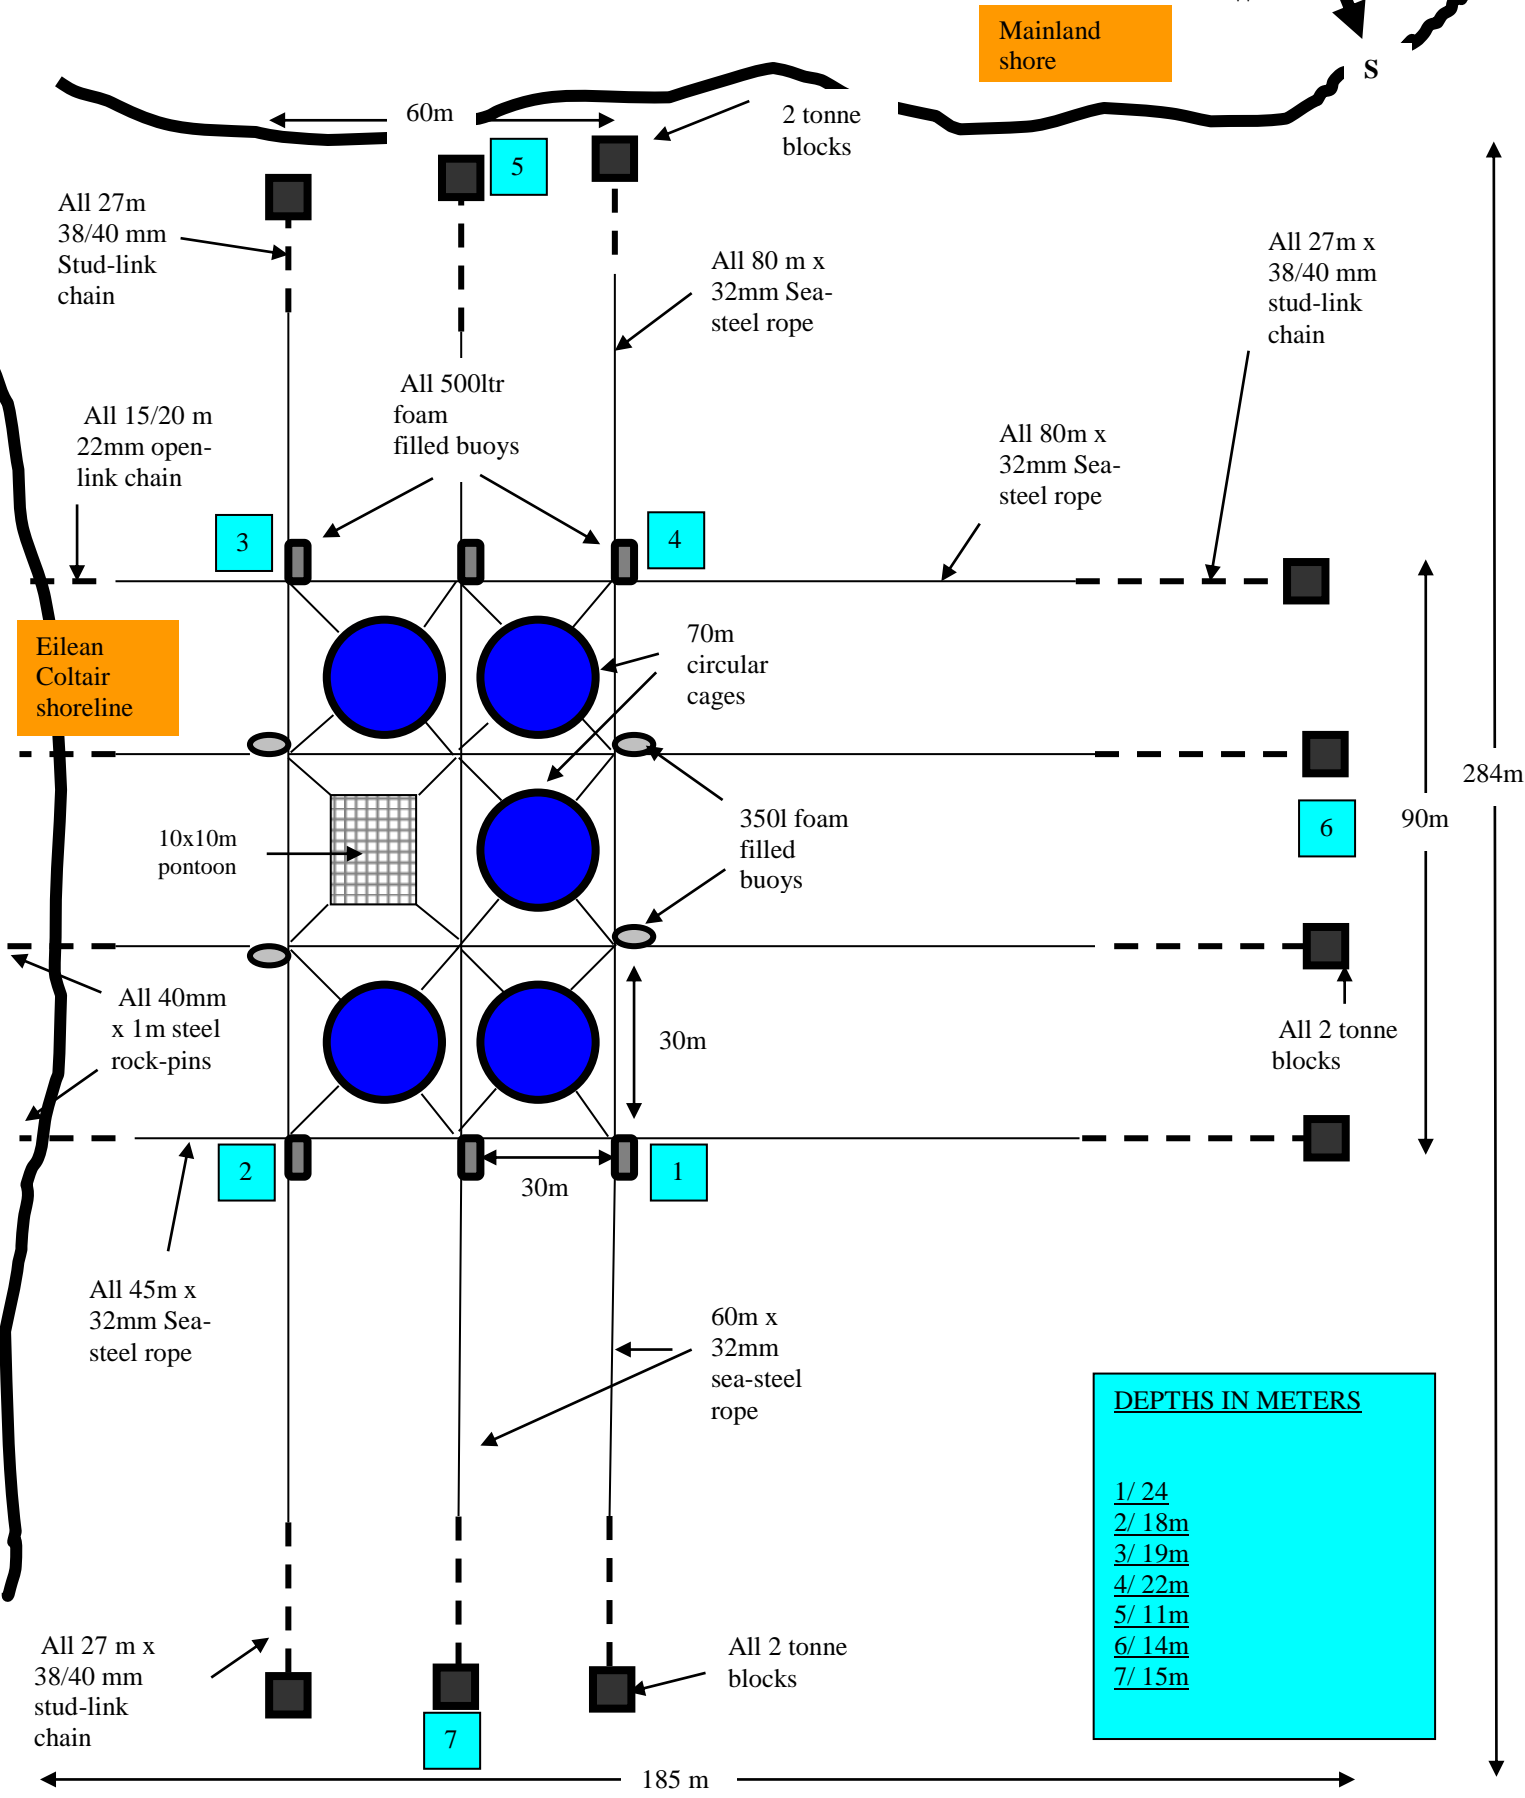

Eilean Coltair Mooring system and grid for 5 x 70 meter circular cages

DEPTHS IN METERS	
1/	24
2/	18m
3/	19m
4/	22m
5/	11m
6/	14m
7/	15m