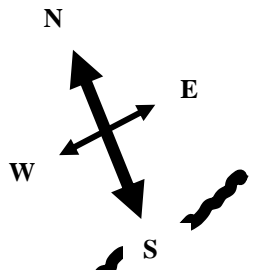

Eilean Coltair Mooring system and grid for 5 x 70 meter circular cages

DEPTHS IN METERS	
1/	24
2/	18m
3/	19m
4/	22m
5/	11m
6/	14m
7/	15m