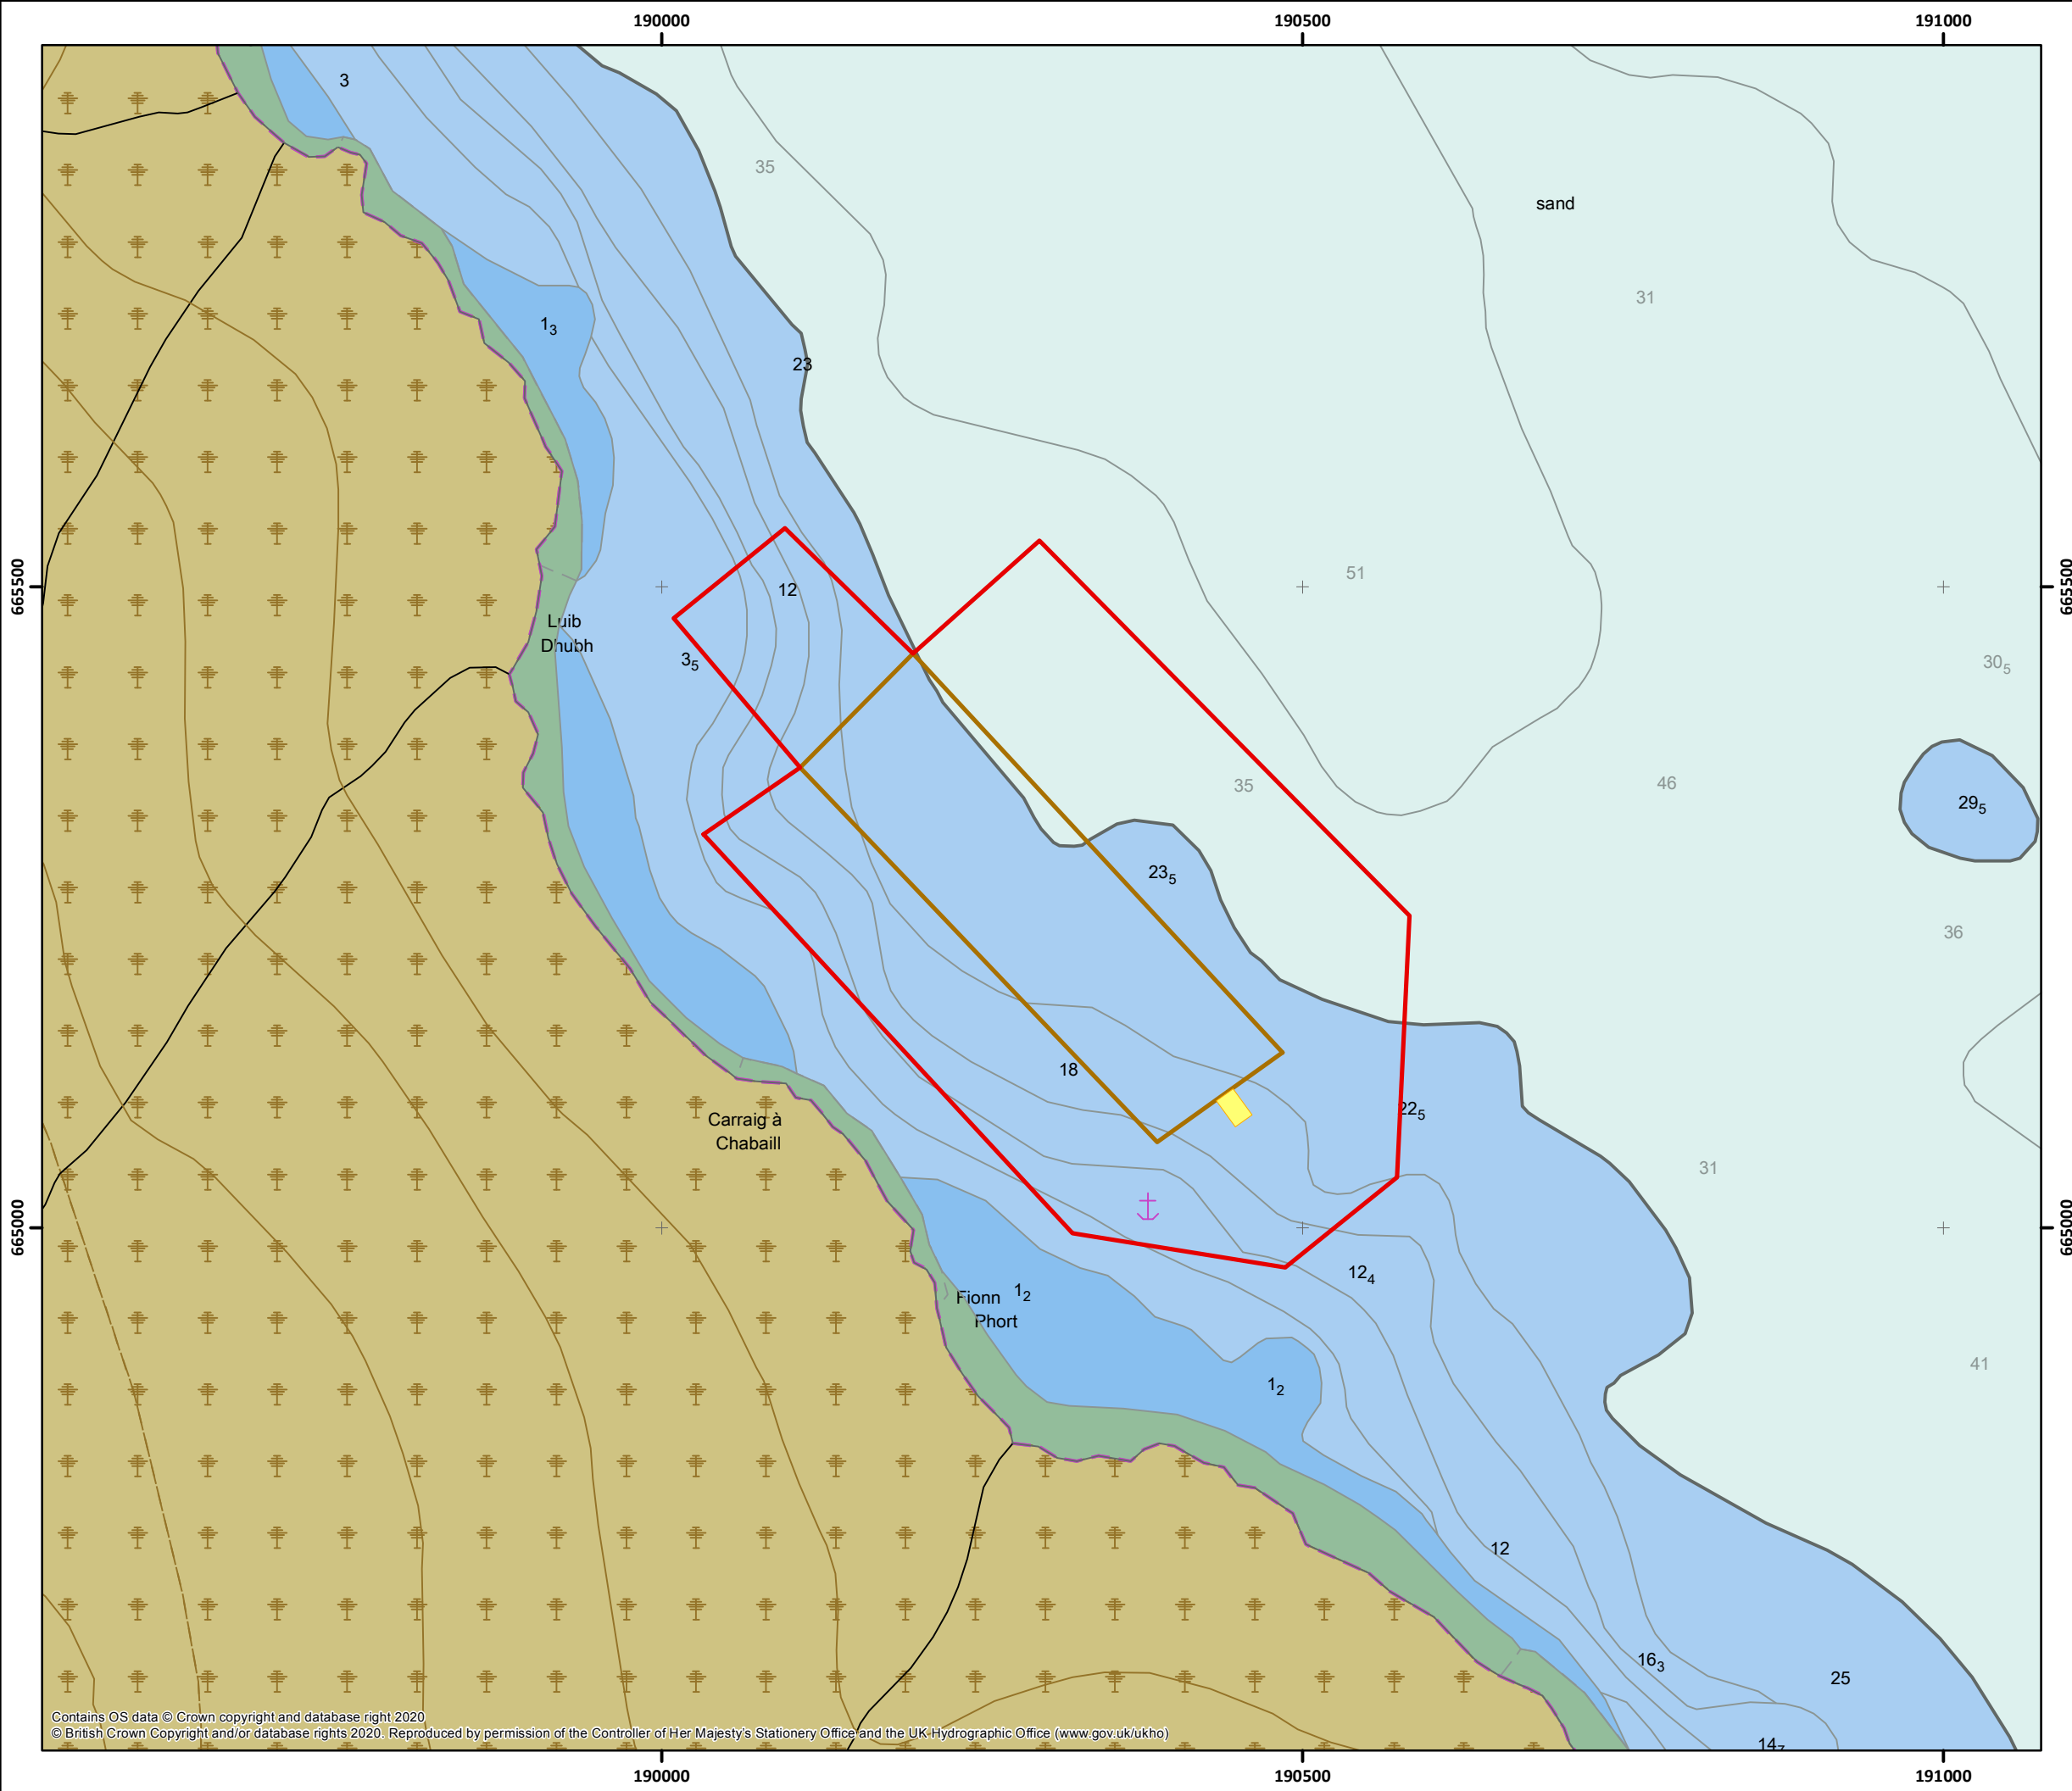

Legend

- Mooring Area
- Cage Area
- Feed Barge

Drawn by: FP	1:5,000 @A3
Checked by: PH	Revision: A1
Approved By: PH	Date: 12/10/2021

Site Location Figure 1

Tarbert South Loch Fyne

Contains OS data © Crown copyright and database right 2020
© British Crown Copyright and/or database rights 2020. Reproduced by permission of the Controller of Her Majesty's Stationery Office and the UK Hydrographic Office (www.gov.uk/ukho)