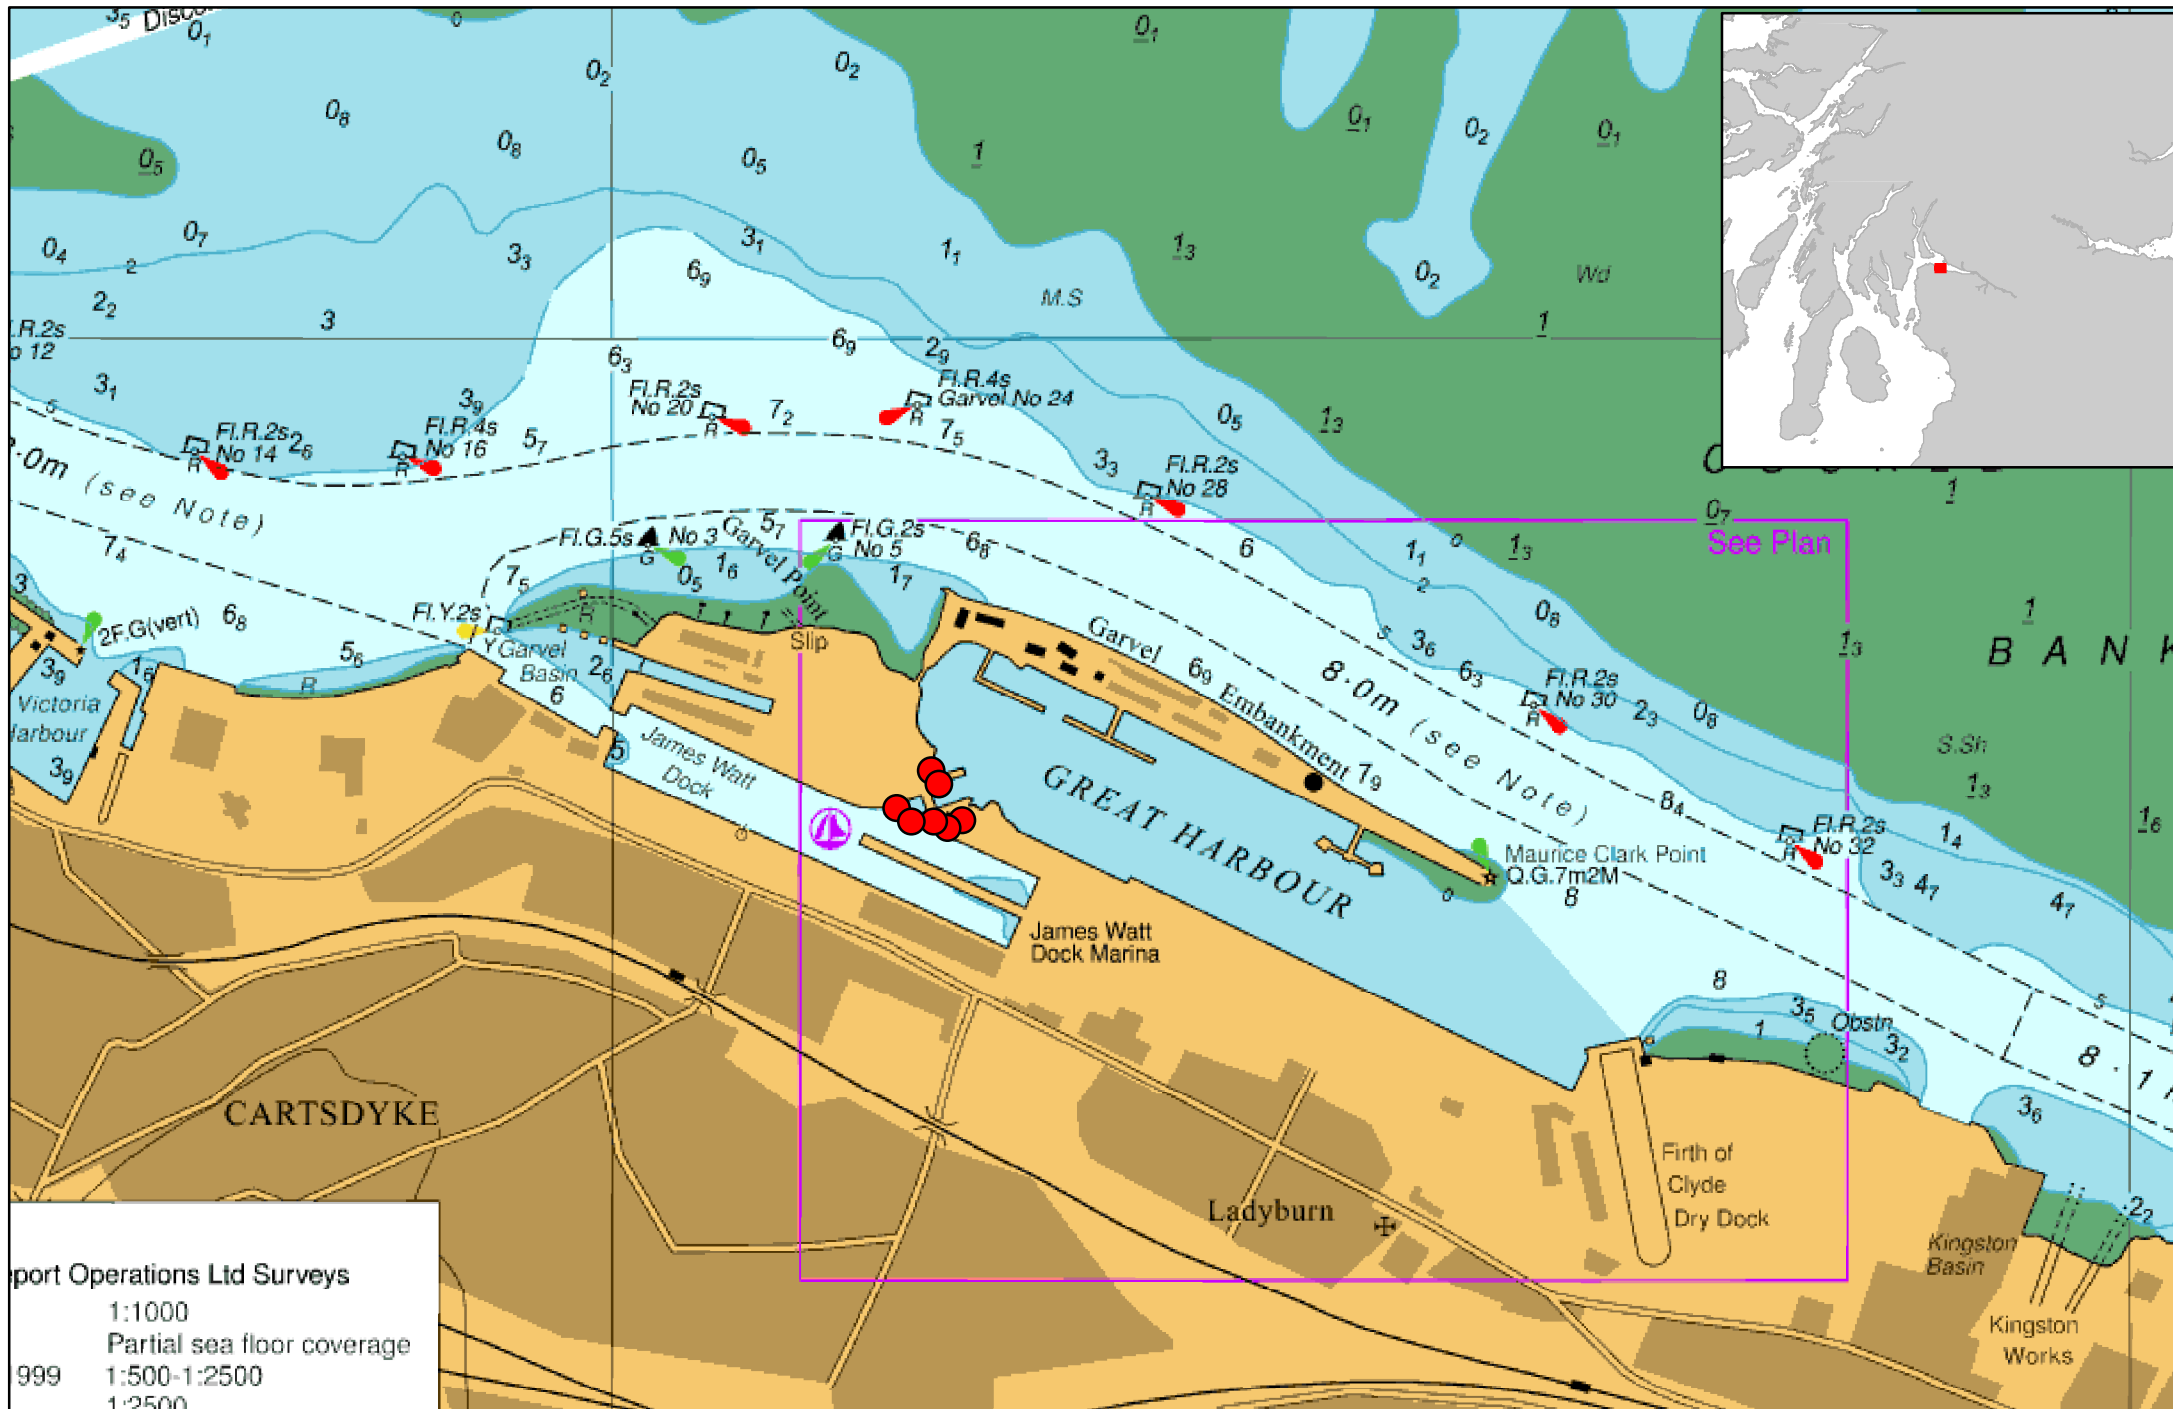

ANNEX ONE to licence MS-00009657
 Chart showing the location of licensed activity

Port Operations Ltd Surveys
 1:1000
 Partial sea floor coverage
 999 1:500-1:2500
 1:2500