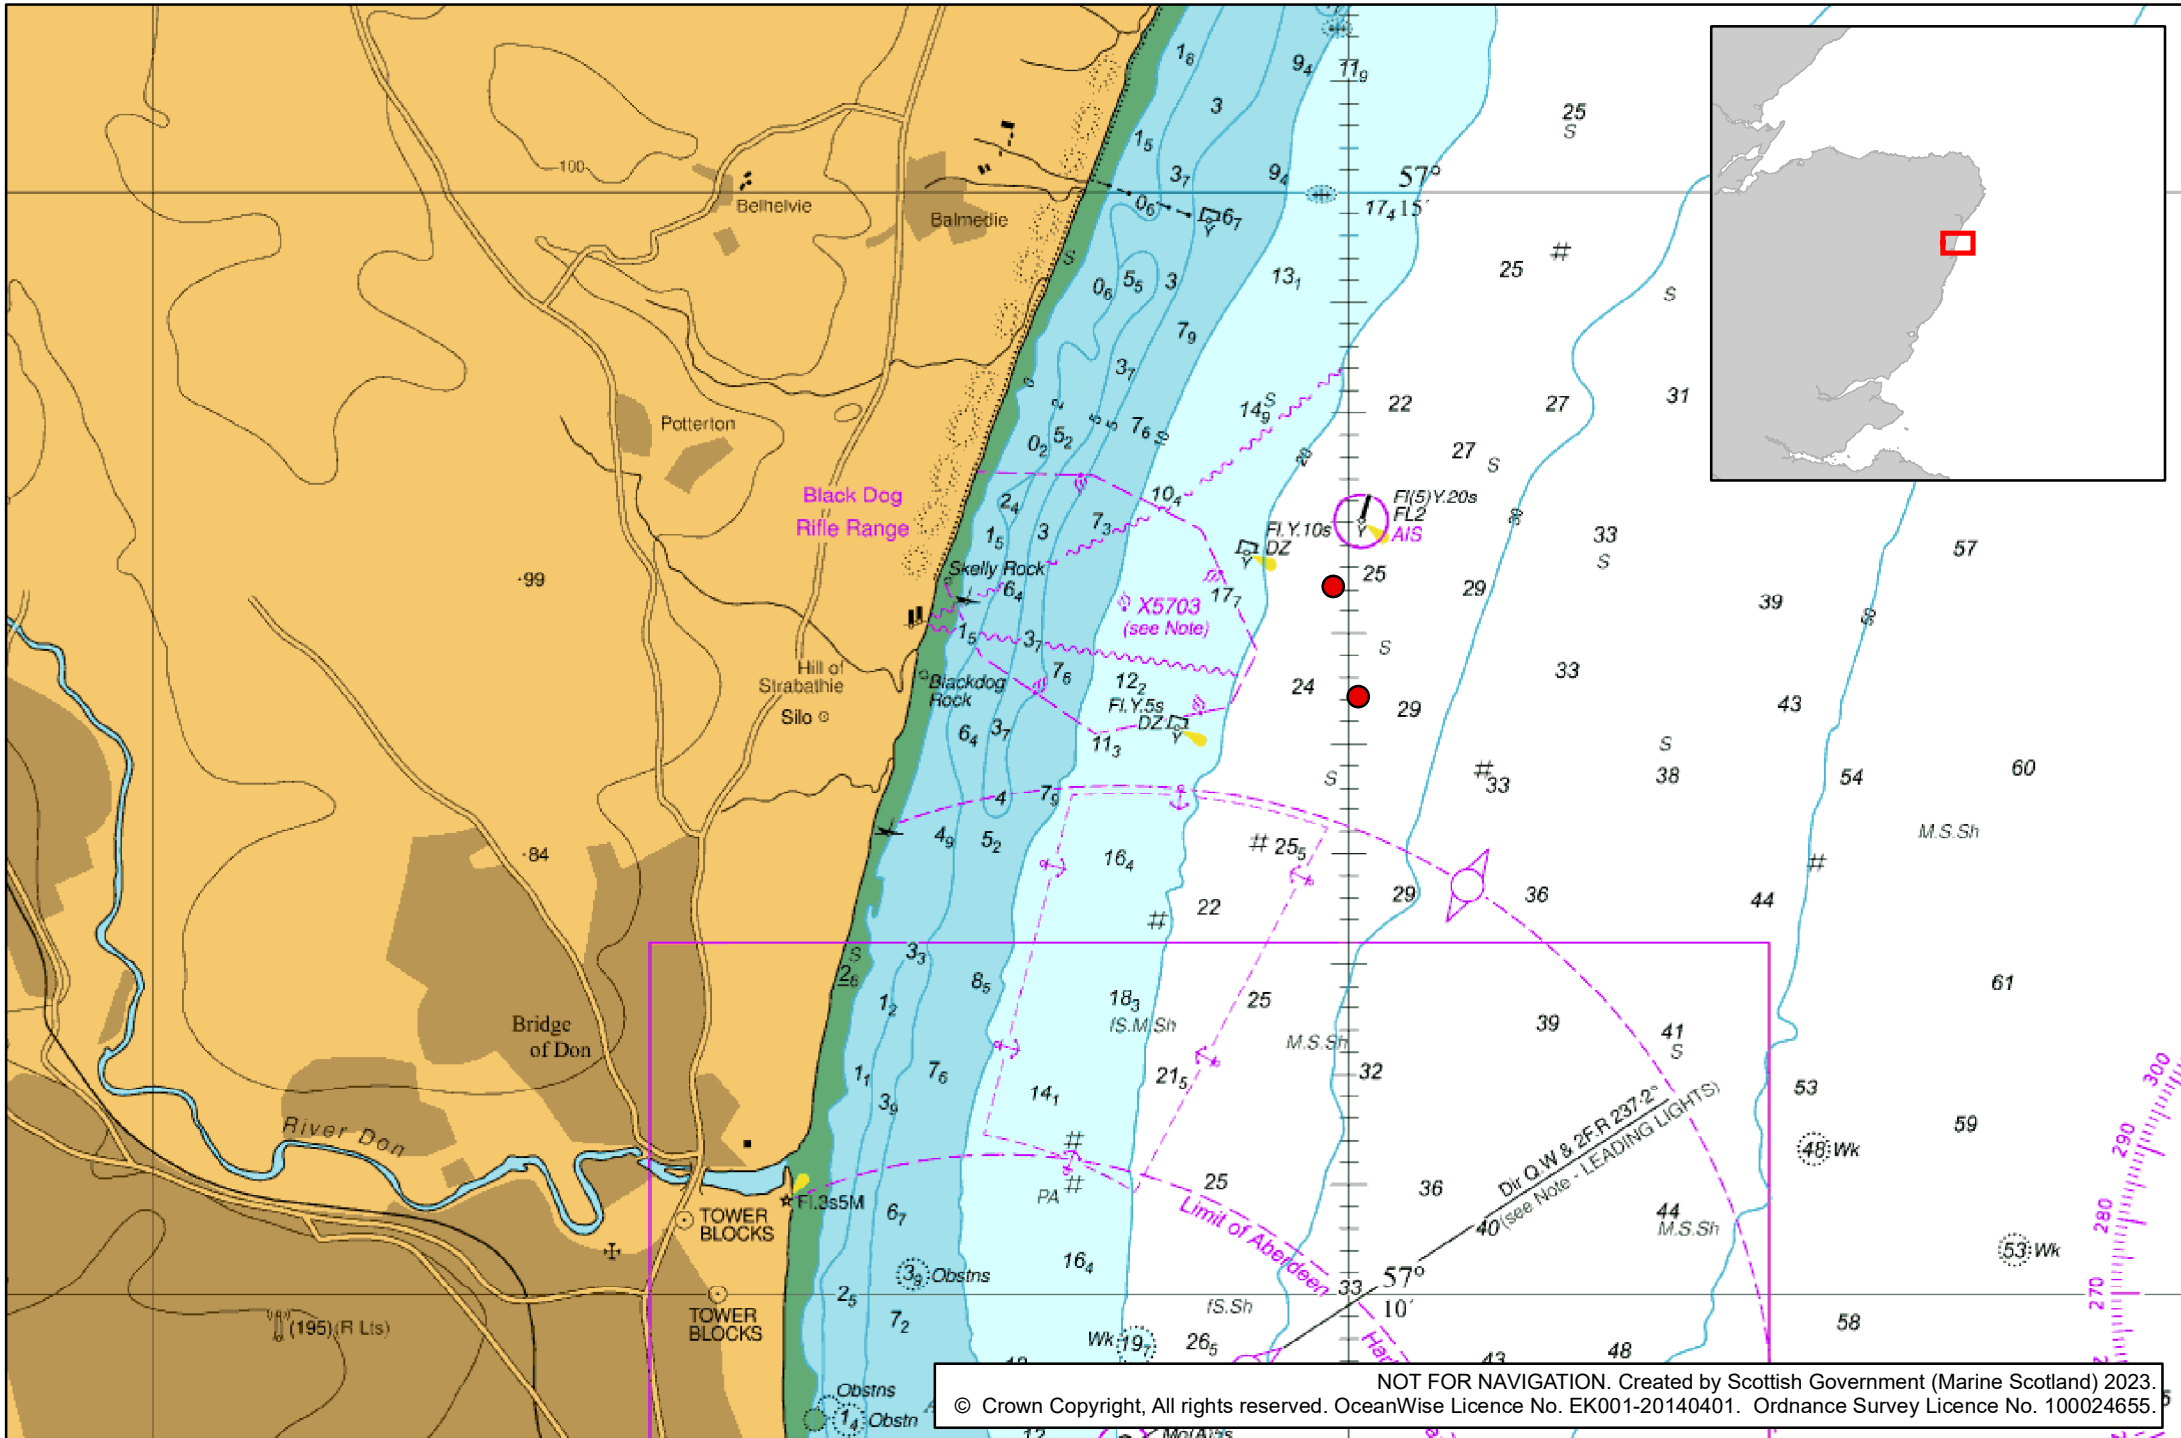

Annex One to Licence Number 00010142

Chart showing the location of the Licensed Activity

NOT FOR NAVIGATION. Created by Scottish Government (Marine Scotland) 2023.
© Crown Copyright, All rights reserved. OceanWise Licence No. EK001-20140401. Ordnance Survey Licence No. 100024655.