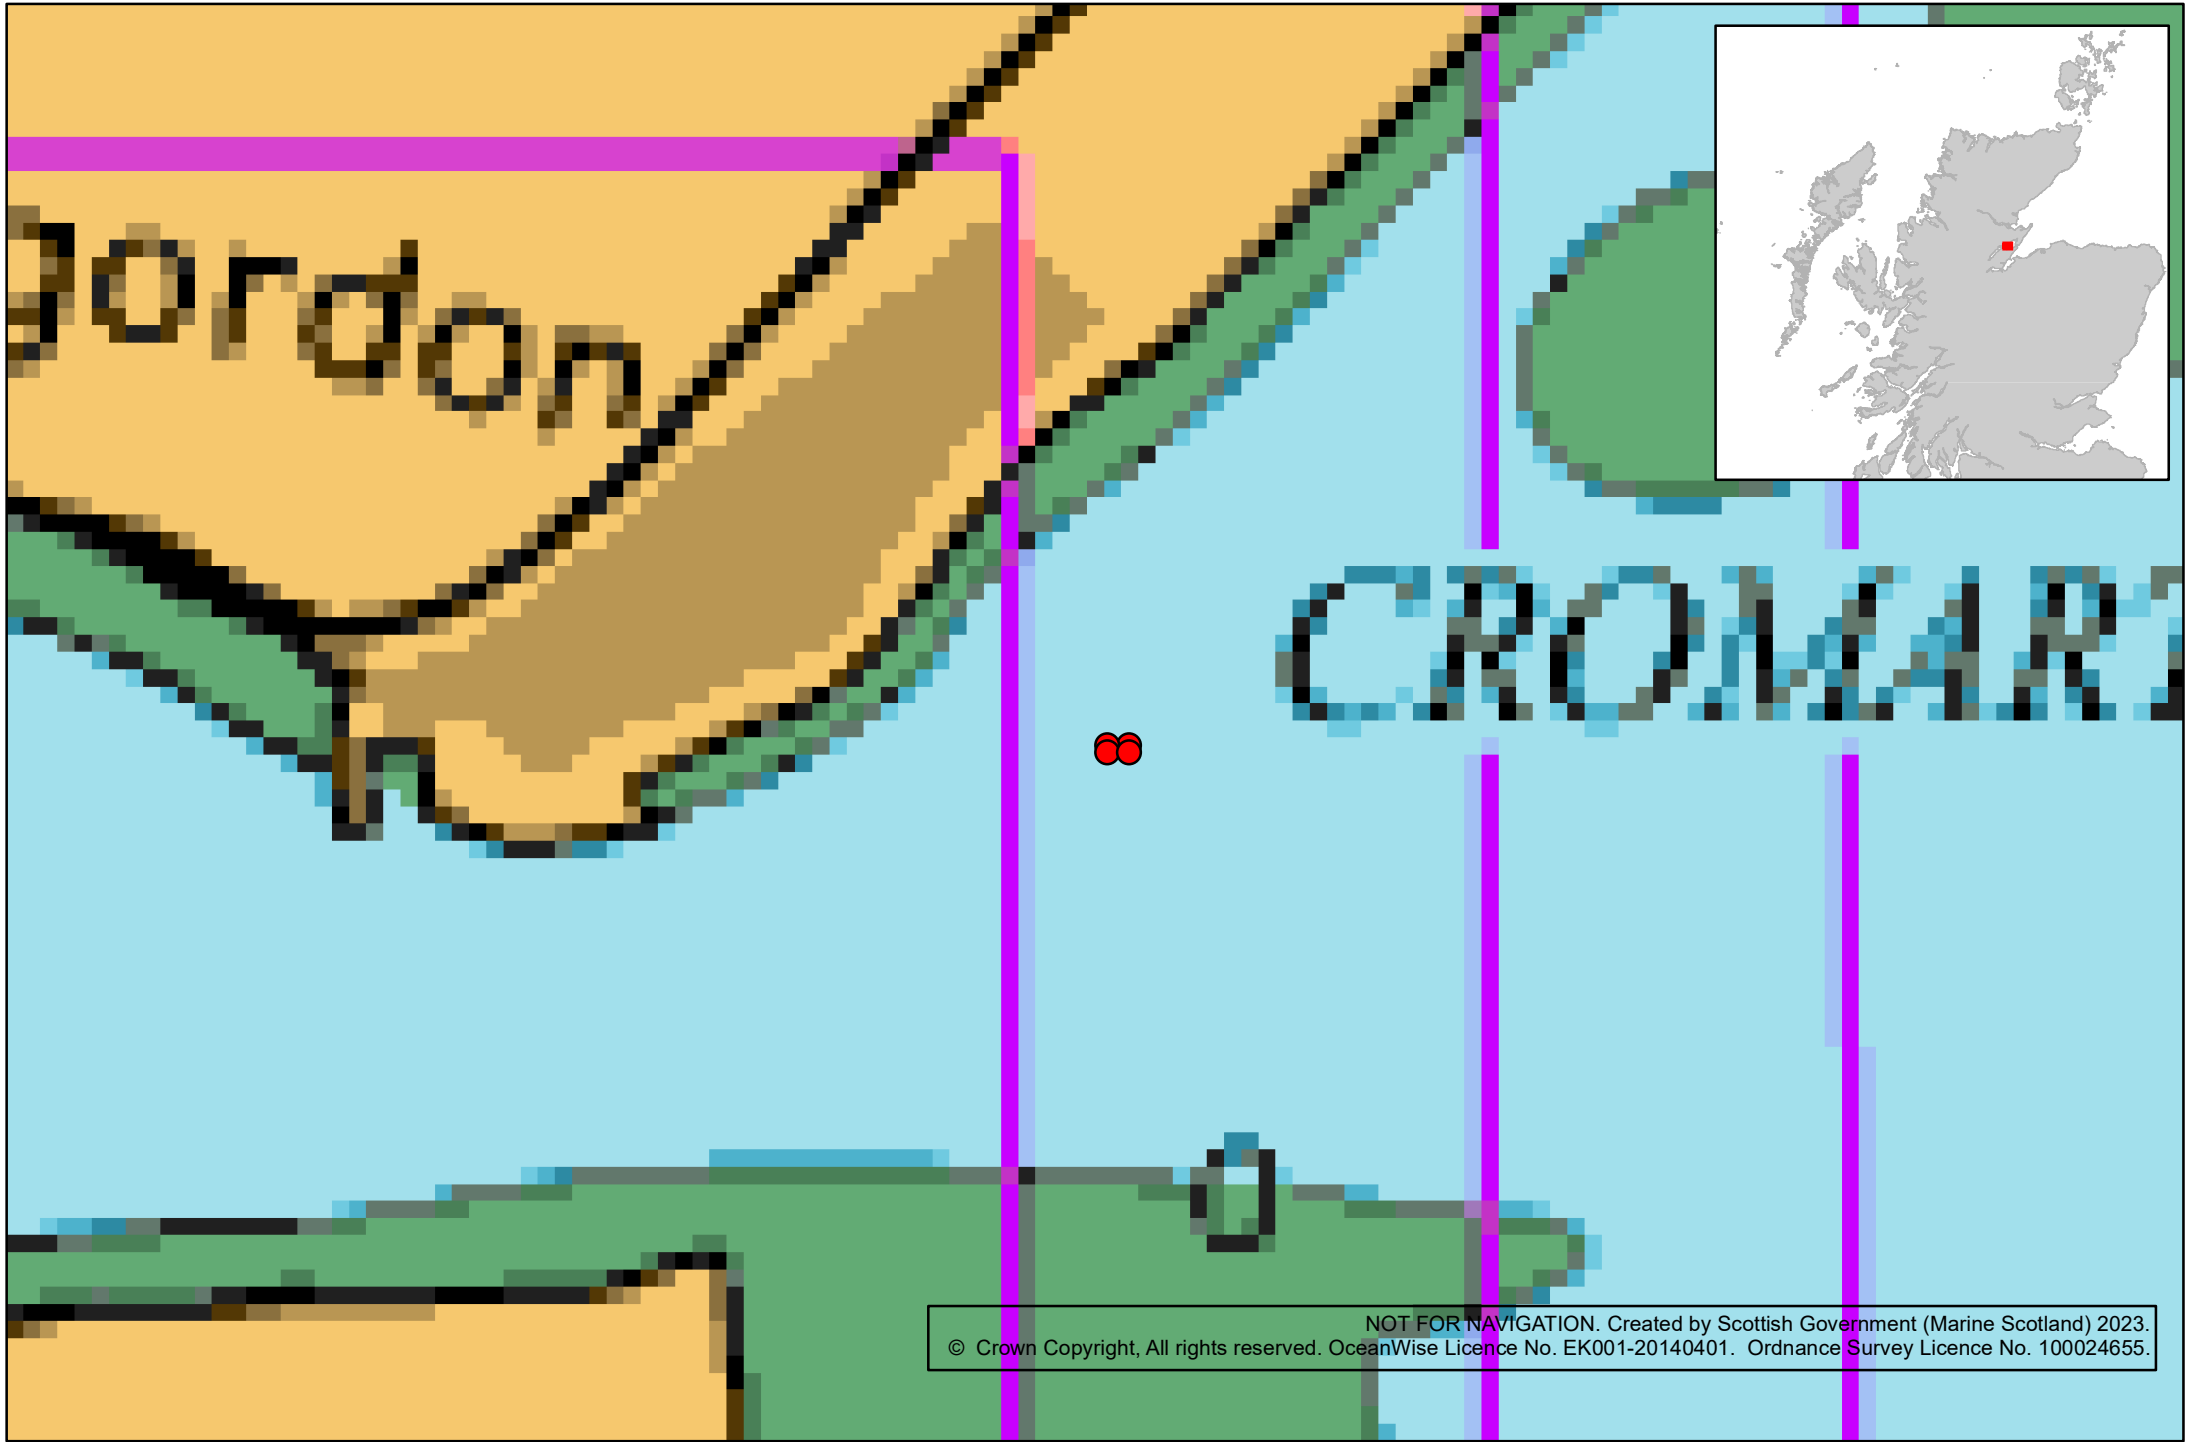

Annex One to Marine Licence MS-00010143, showing the location of the Licensed Activity.

NOT FOR NAVIGATION. Created by Scottish Government (Marine Scotland) 2023.
© Crown Copyright, All rights reserved. OceanWise Licence No. EK001-20140401. Ordnance Survey Licence No. 100024655.