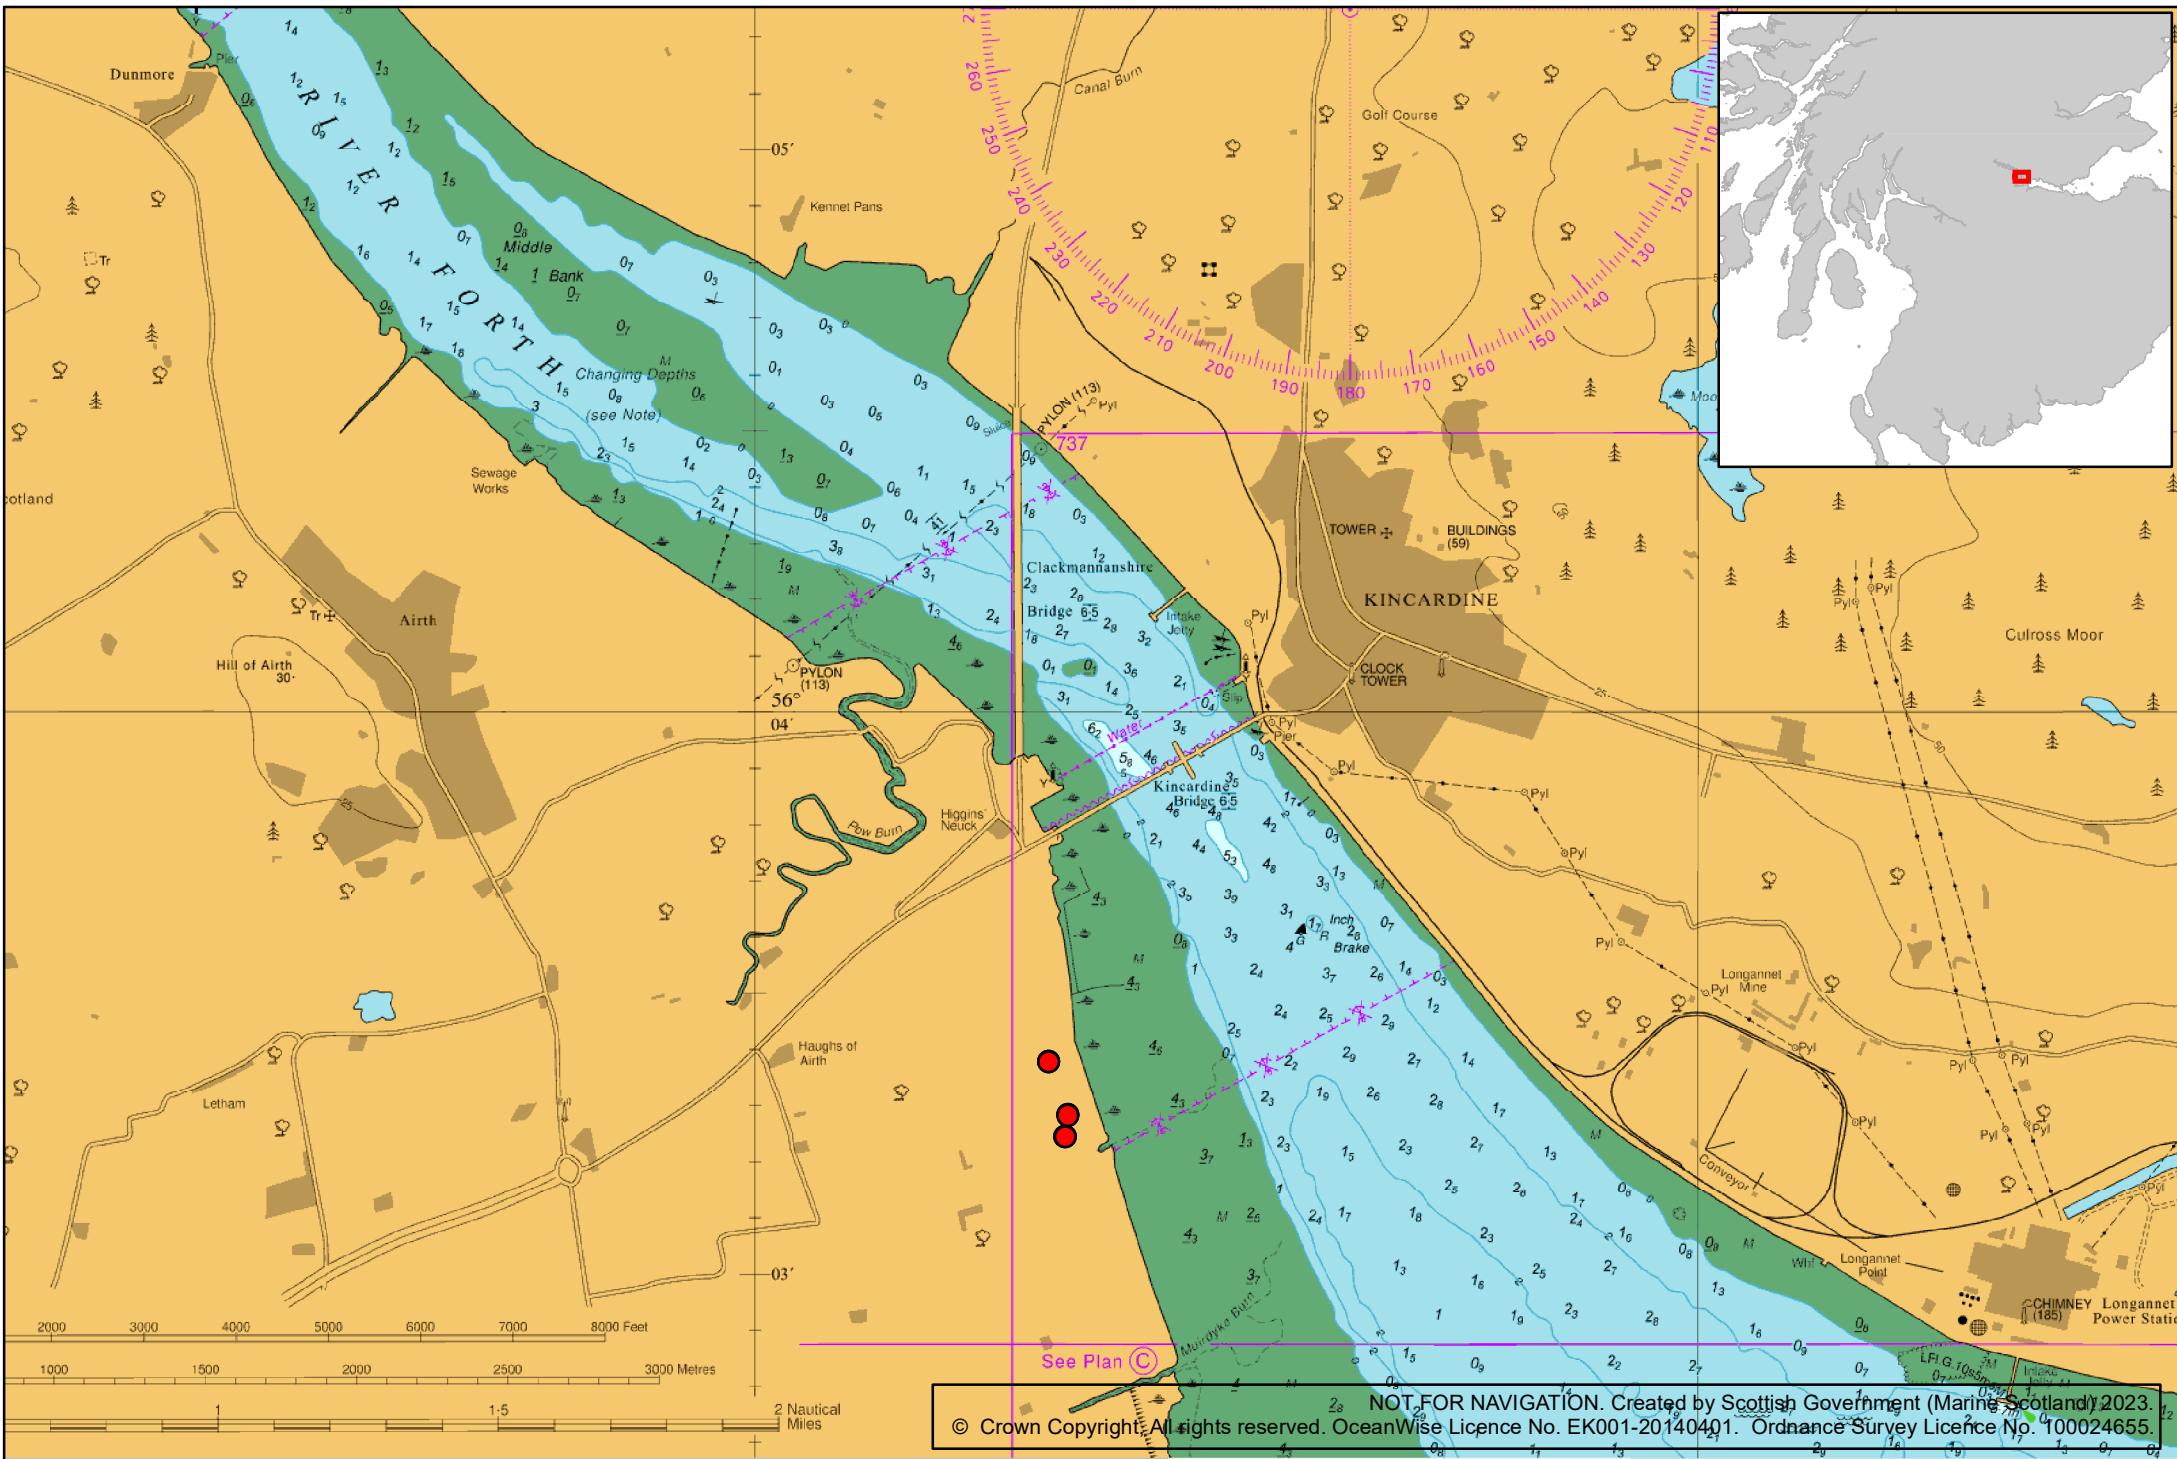

ANNEX ONE to Marine Licence MS-00010211  
Chart showing the location of Licensed Activity

NOT FOR NAVIGATION. Created by Scottish Government (Marine Scotland) 2023.  
© Crown Copyright. All rights reserved. Ocean Wise Licence No. EK001-20140401. Ordnance Survey Licence No. 100024655.