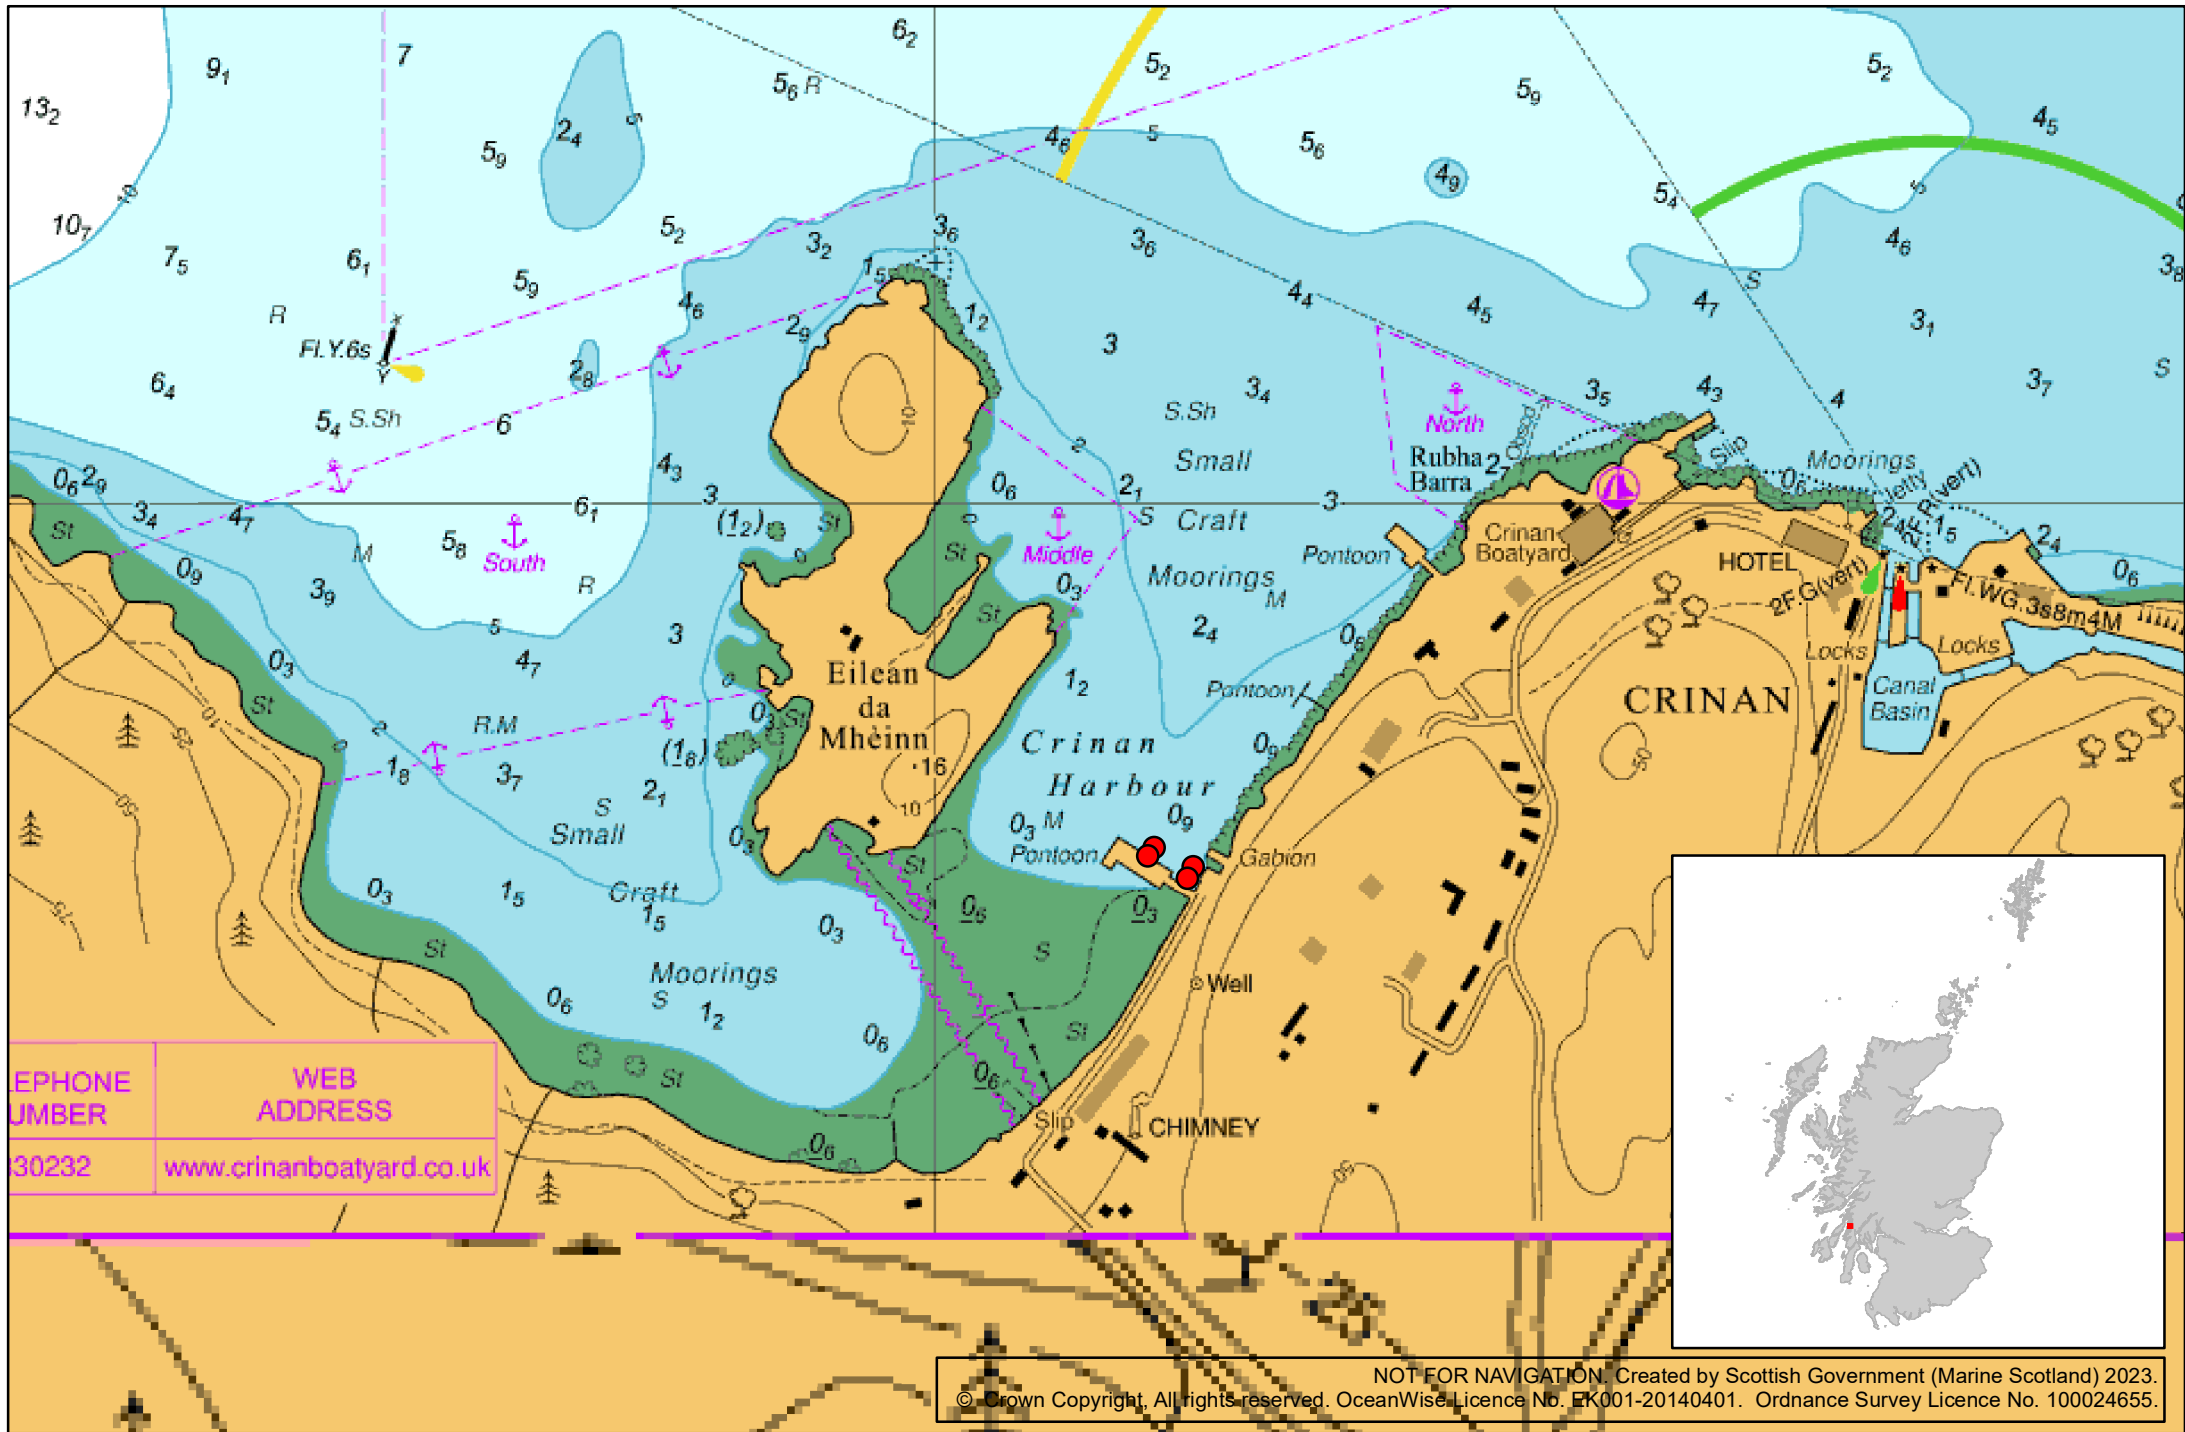

ANNEX ONE to Marine Licence MS-00010274  
Chart showing the location of Licensed Activity

PHONE NUMBER	WEB ADDRESS
30232	<a href="http://www.crinanboatyard.co.uk">www.crinanboatyard.co.uk</a>