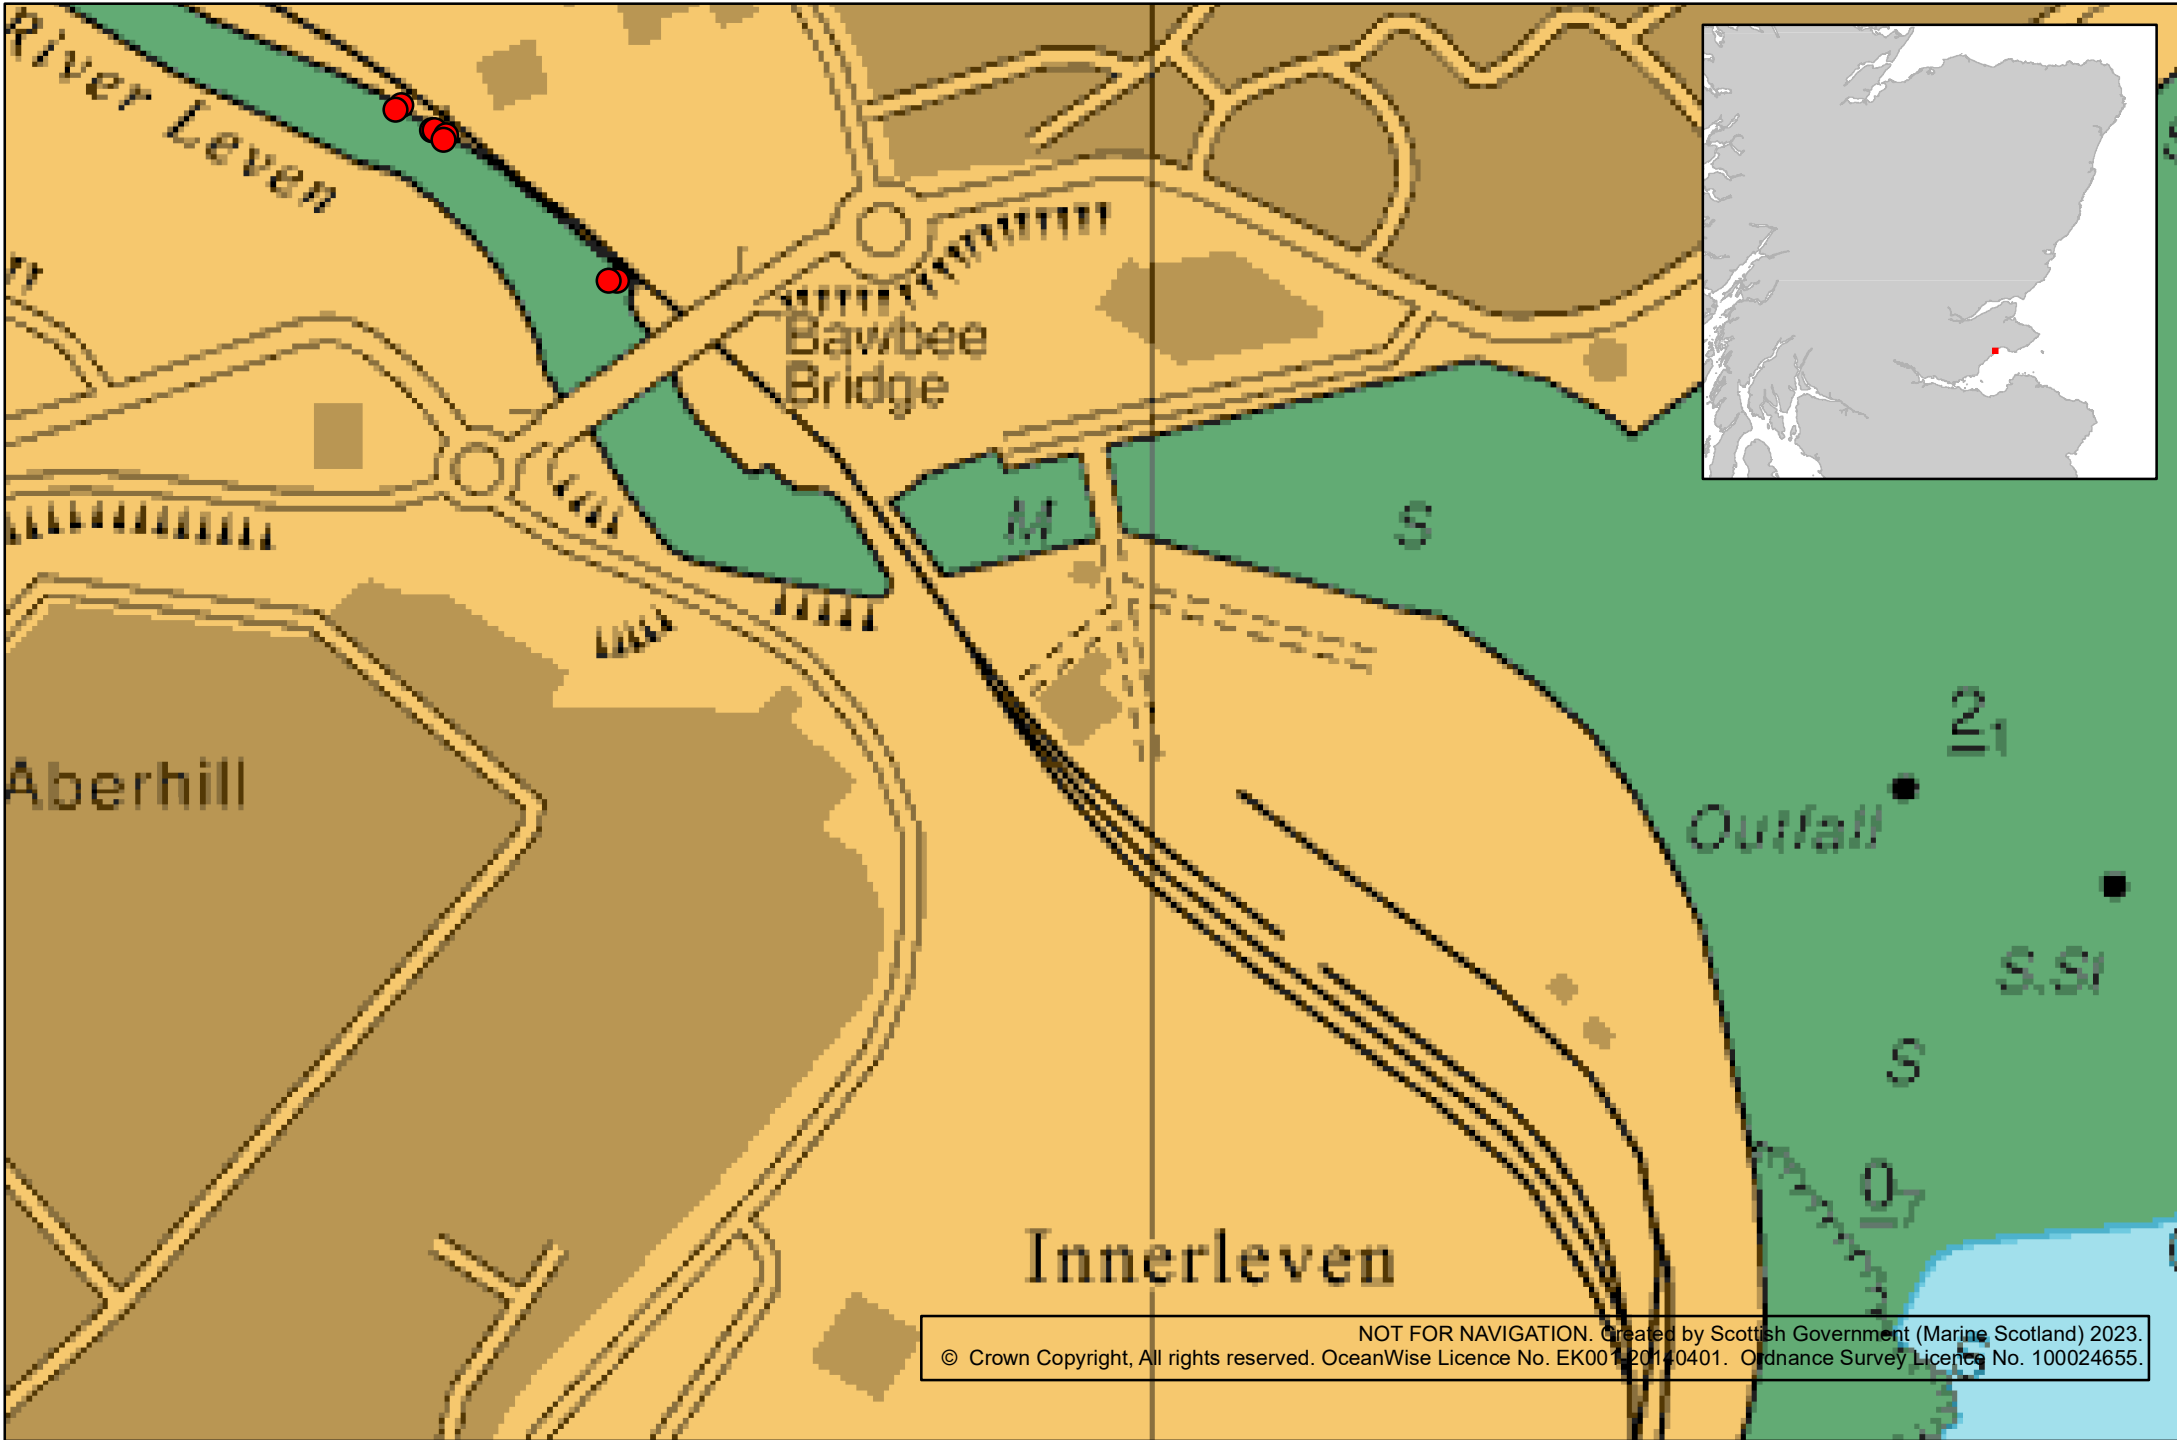

Annex One to Marine Licence MS-00010296, showing the location of the Licensed Activity.

NOT FOR NAVIGATION. Created by Scottish Government (Marine Scotland) 2023.
© Crown Copyright, All rights reserved. OceanWise Licence No. EK00120140401. Ordnance Survey Licence No. 100024655.