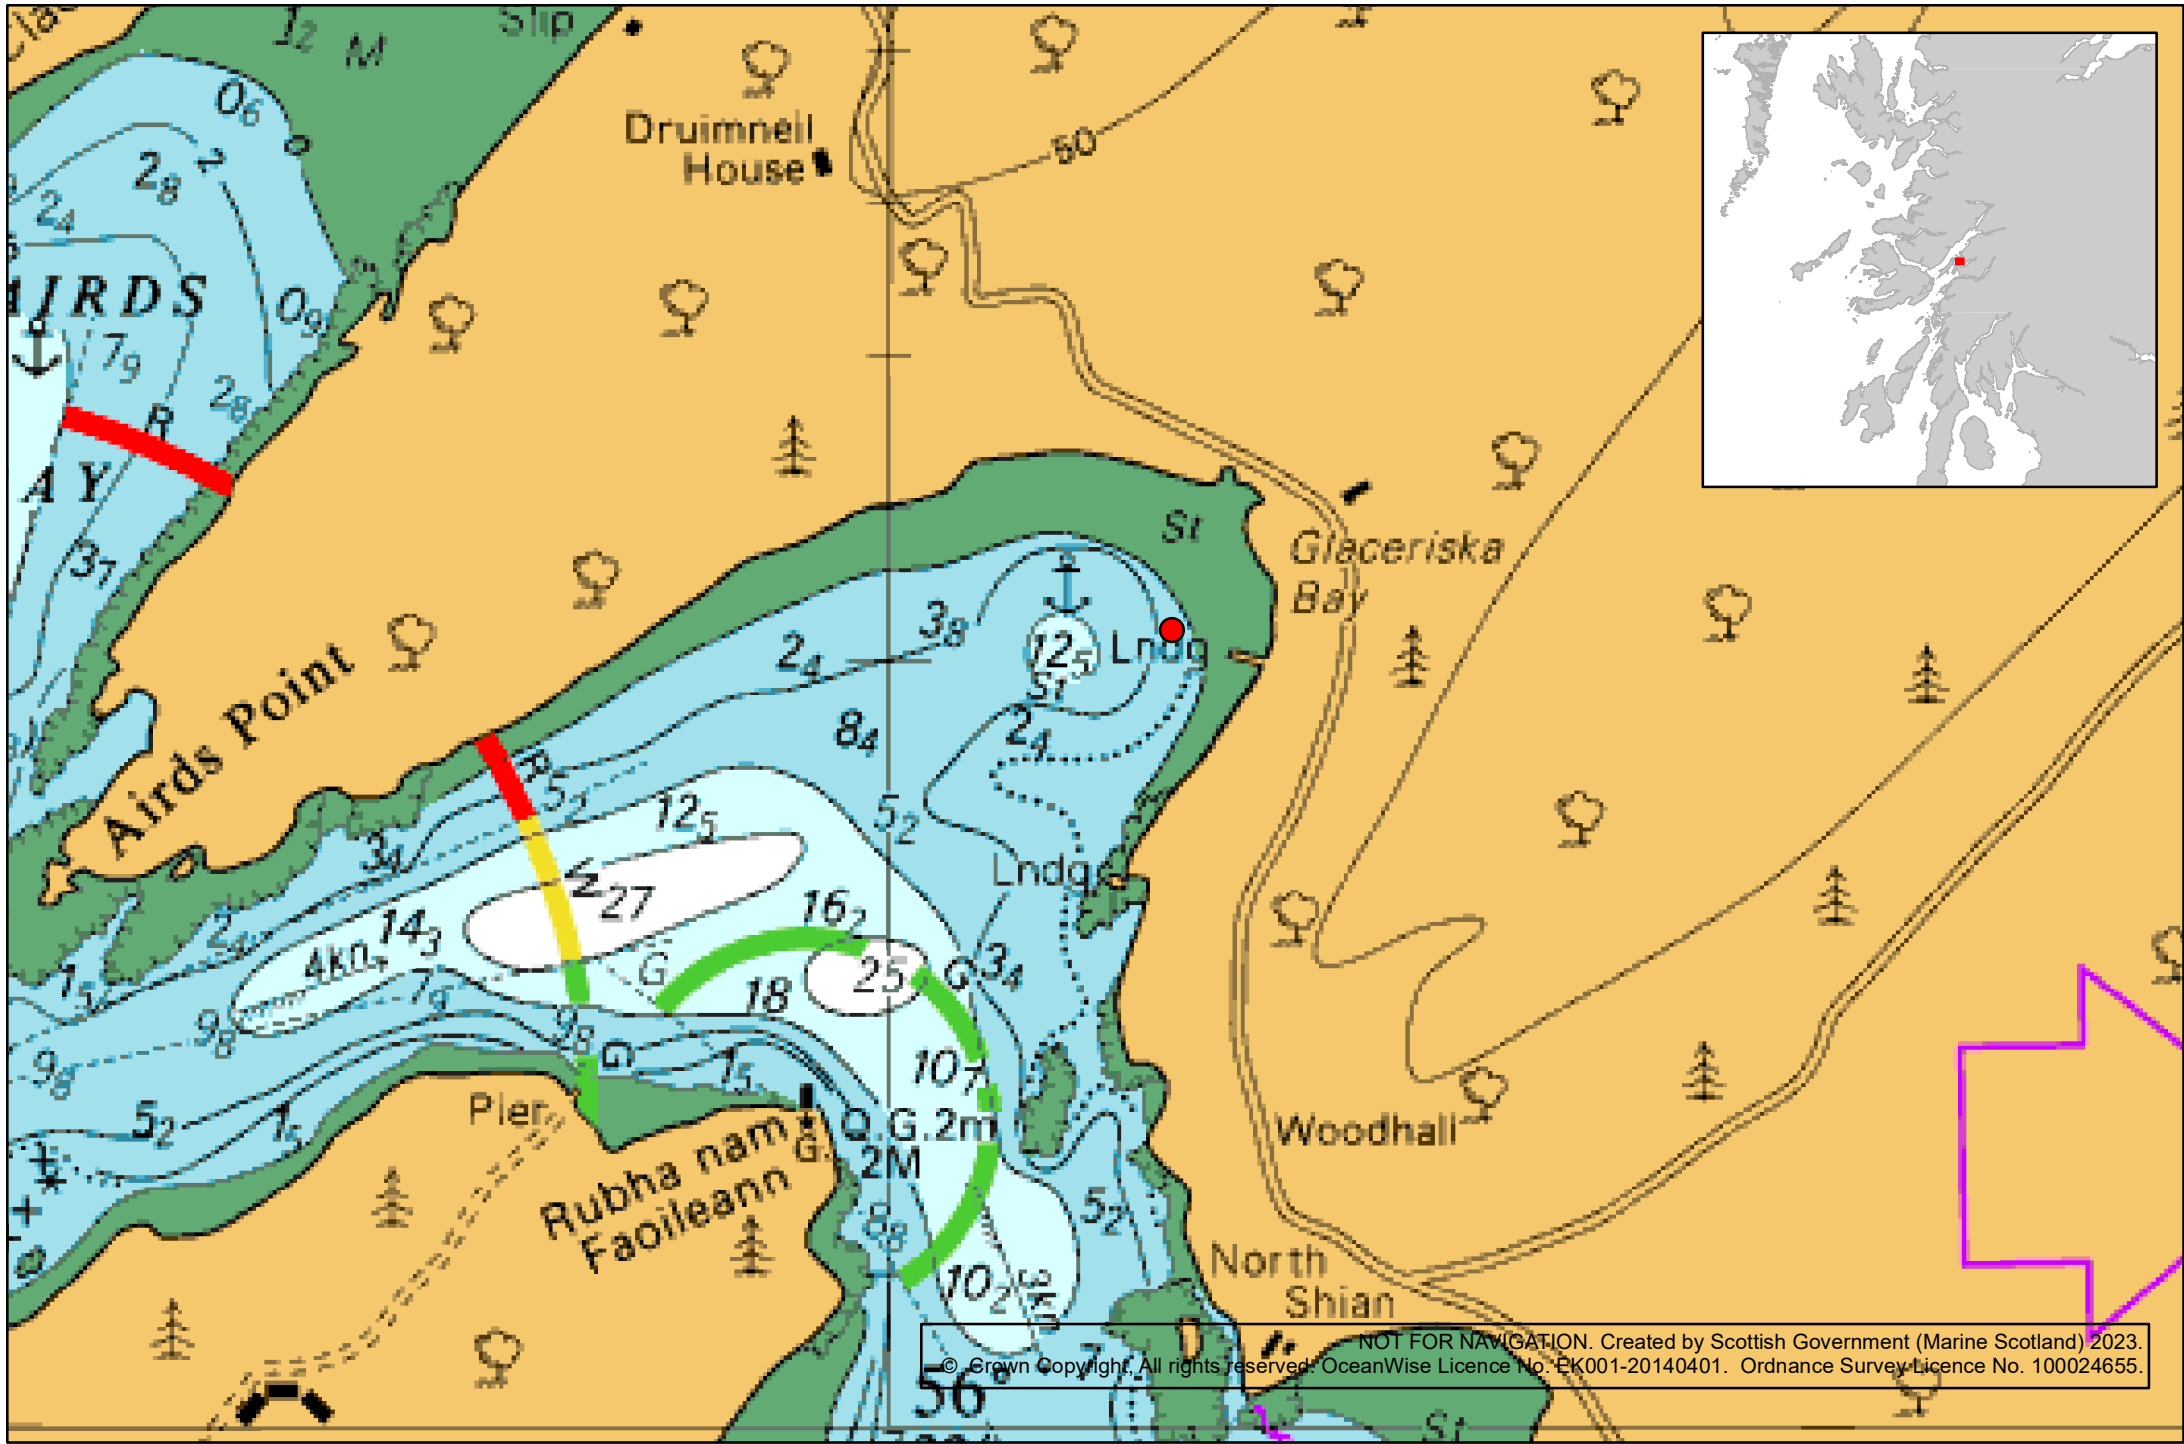

Annex One to Marine Licence MS-00010409, showing the location of the Licensed Activity.

NOT FOR NAVIGATION. Created by Scottish Government (Marine Scotland) 2023.
© Crown Copyright. All rights reserved. OceanWise Licence No. PK001-20140401. Ordnance Survey Licence No. 100024655.