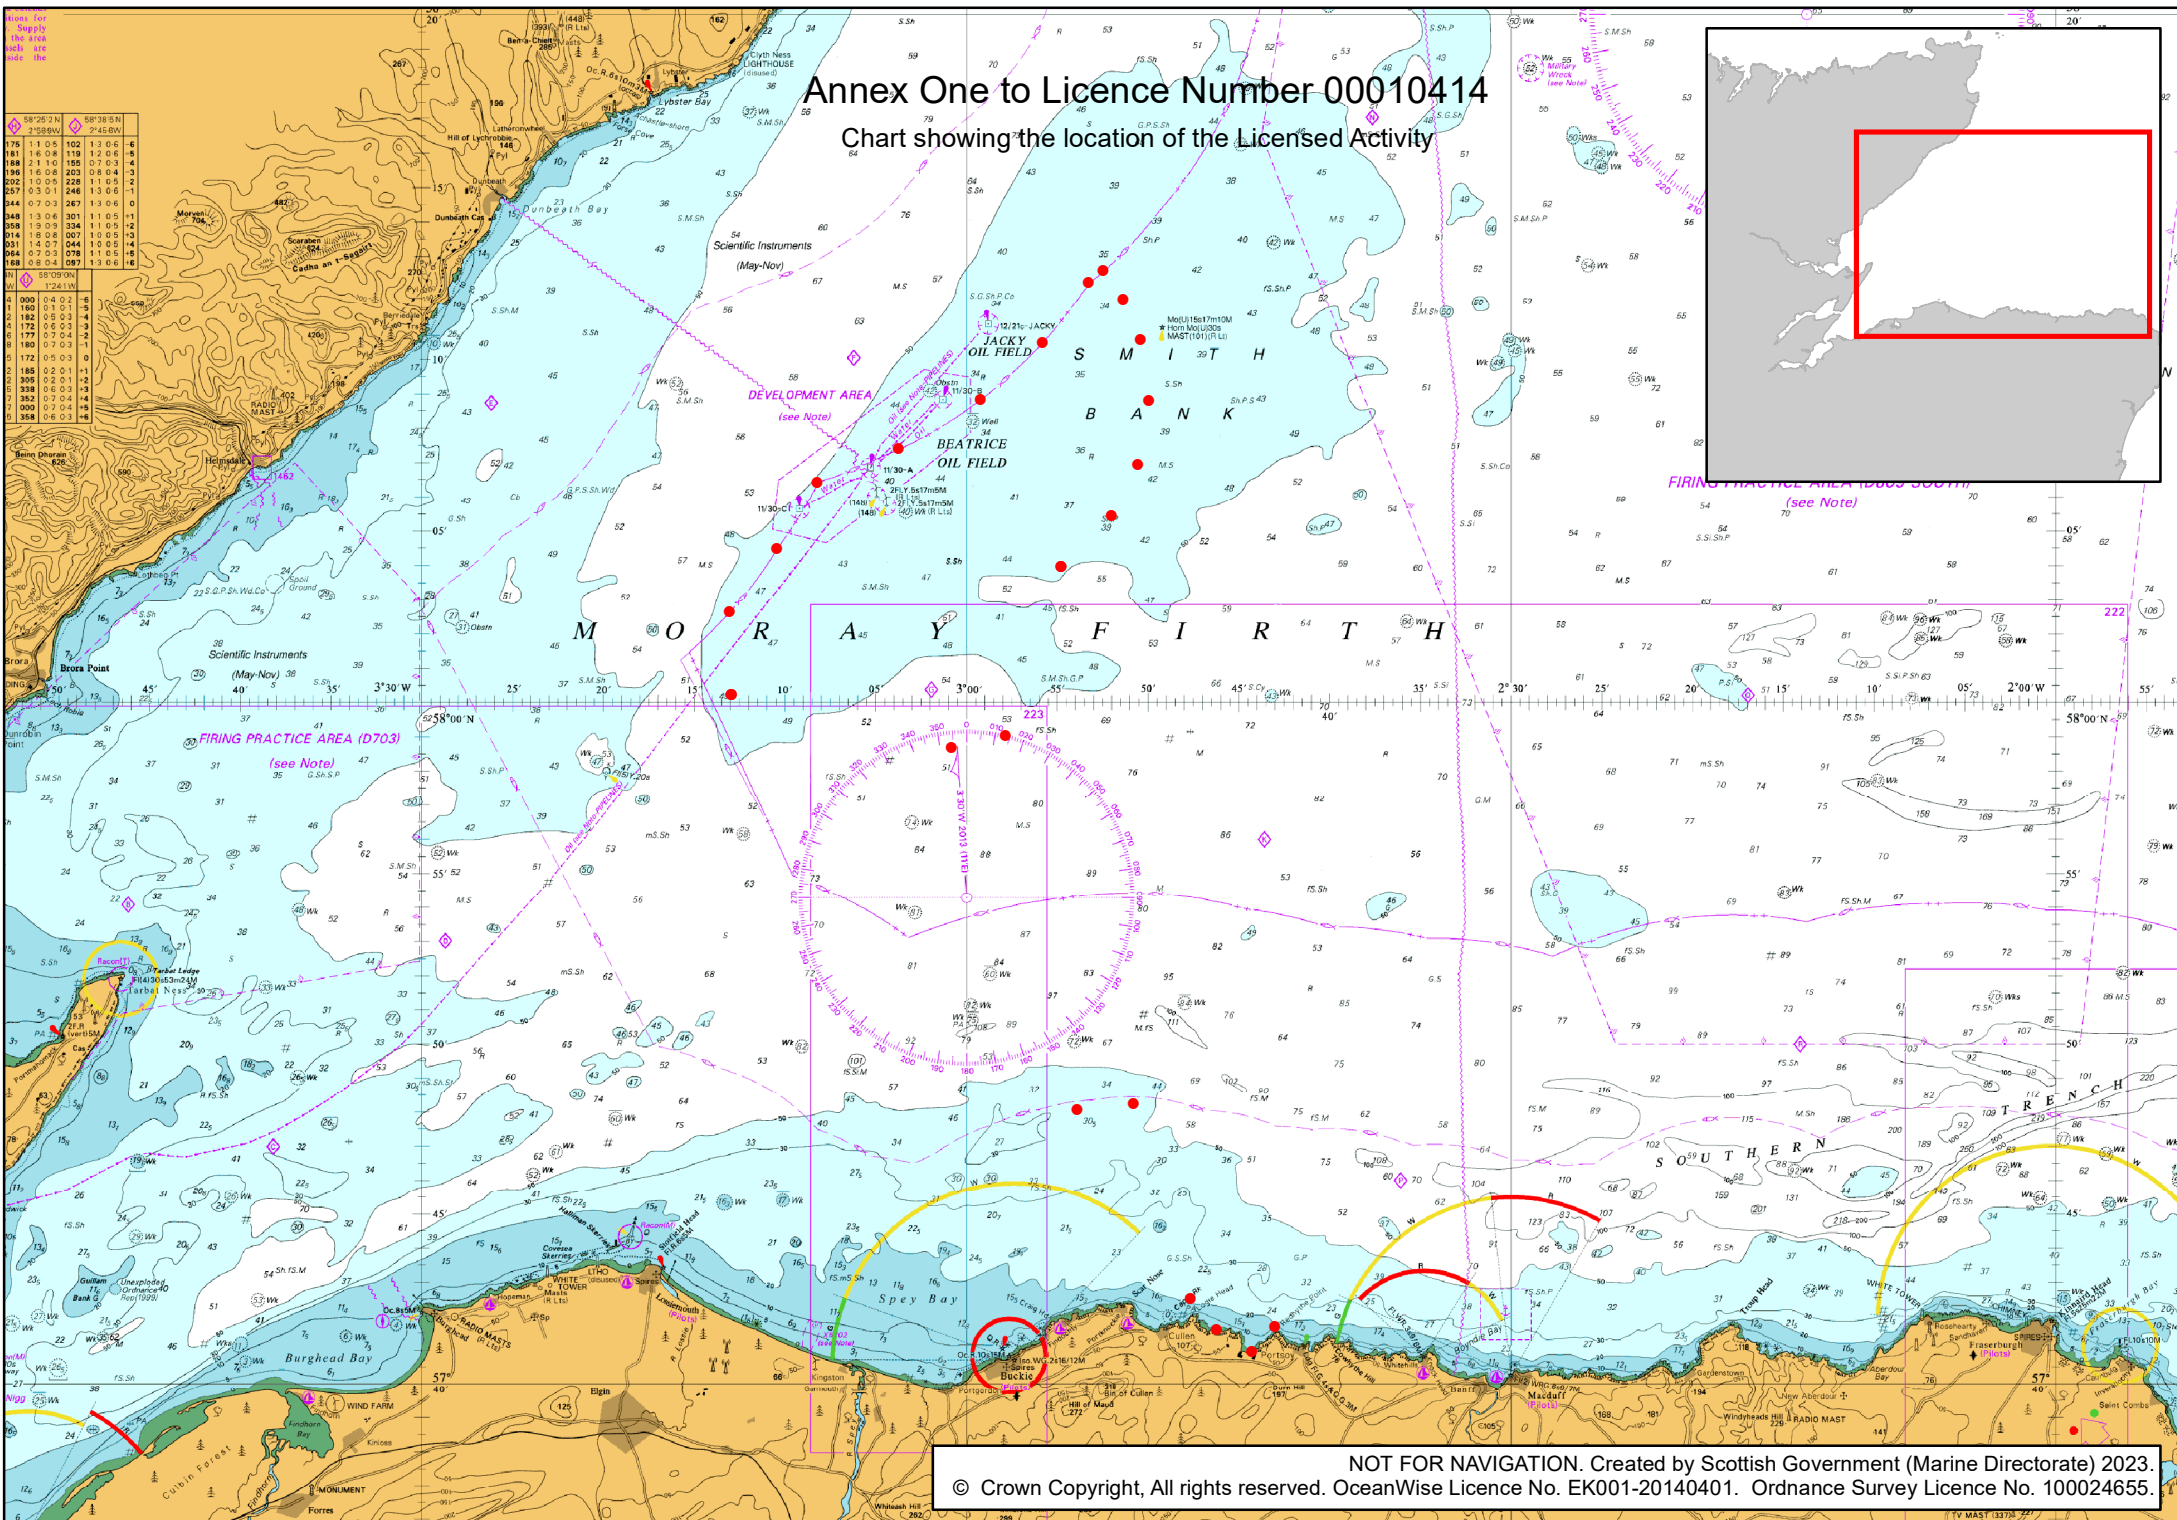

Annex One to Licence Number 00010414

Chart showing the location of the Licensed Activity

NOT FOR NAVIGATION. Created by Scottish Government (Marine Directorate) 2023.
© Crown Copyright, All rights reserved. OceanWise Licence No. EK001-20140401. Ordnance Survey Licence No. 100024655.