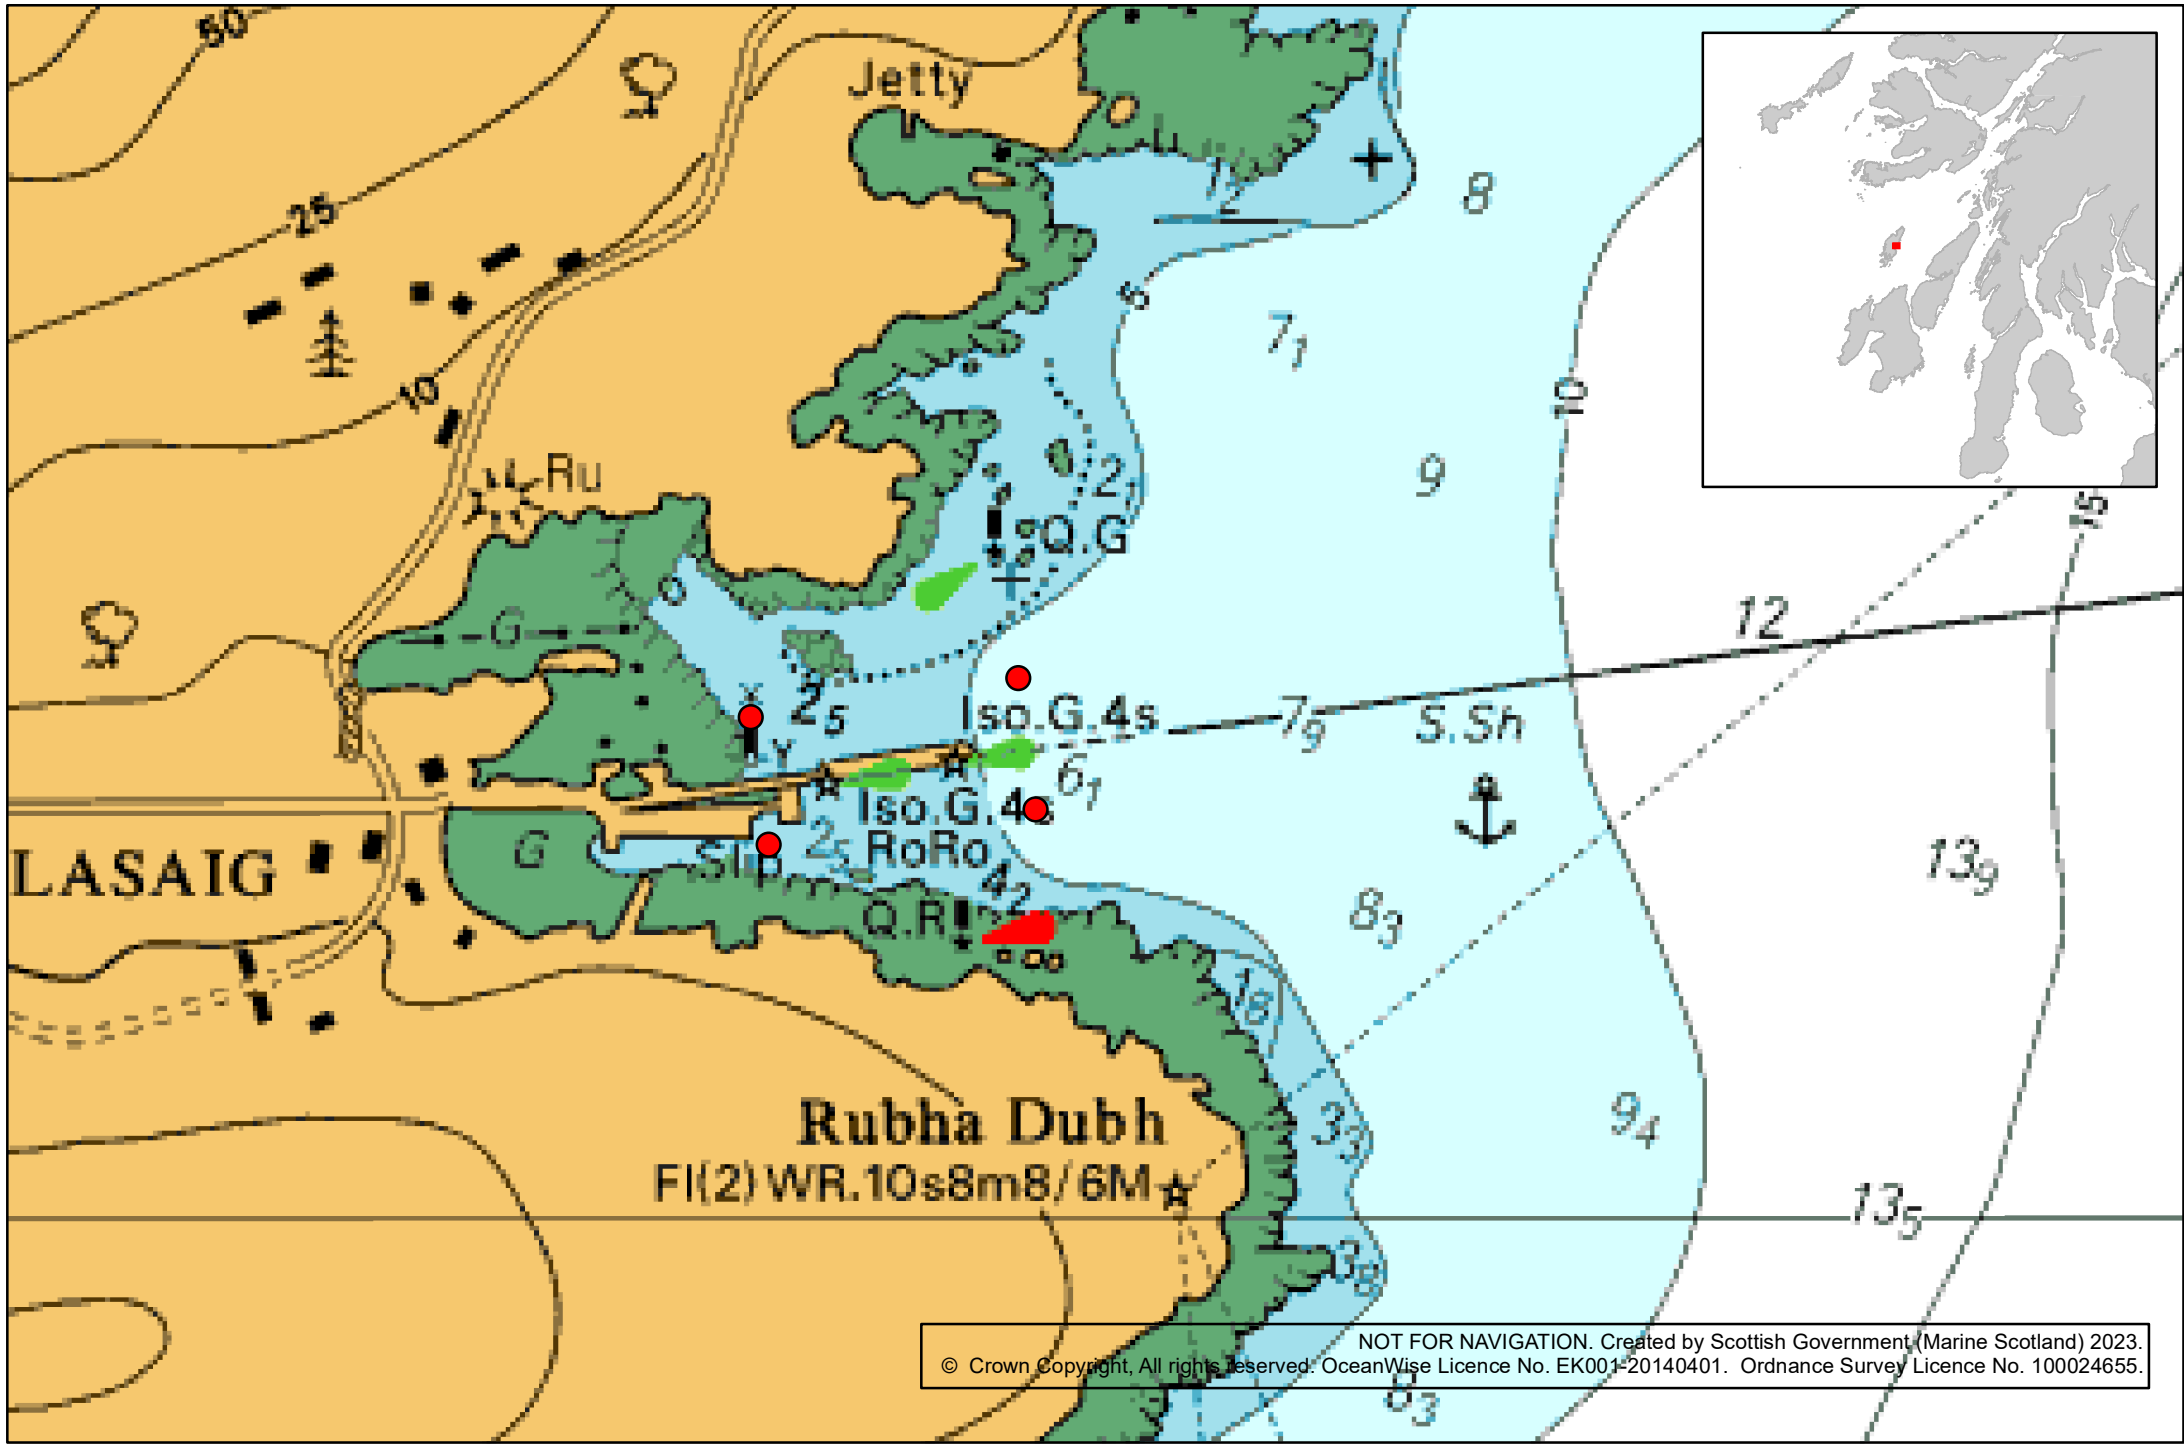

Annex One to Marine Licence MS-00010430, showing the location of the Licensed Activity.

NOT FOR NAVIGATION. Created by Scottish Government (Marine Scotland) 2023.
© Crown Copyright, All rights reserved. OceanWise Licence No. EK001-20140401. Ordnance Survey Licence No. 100024655.