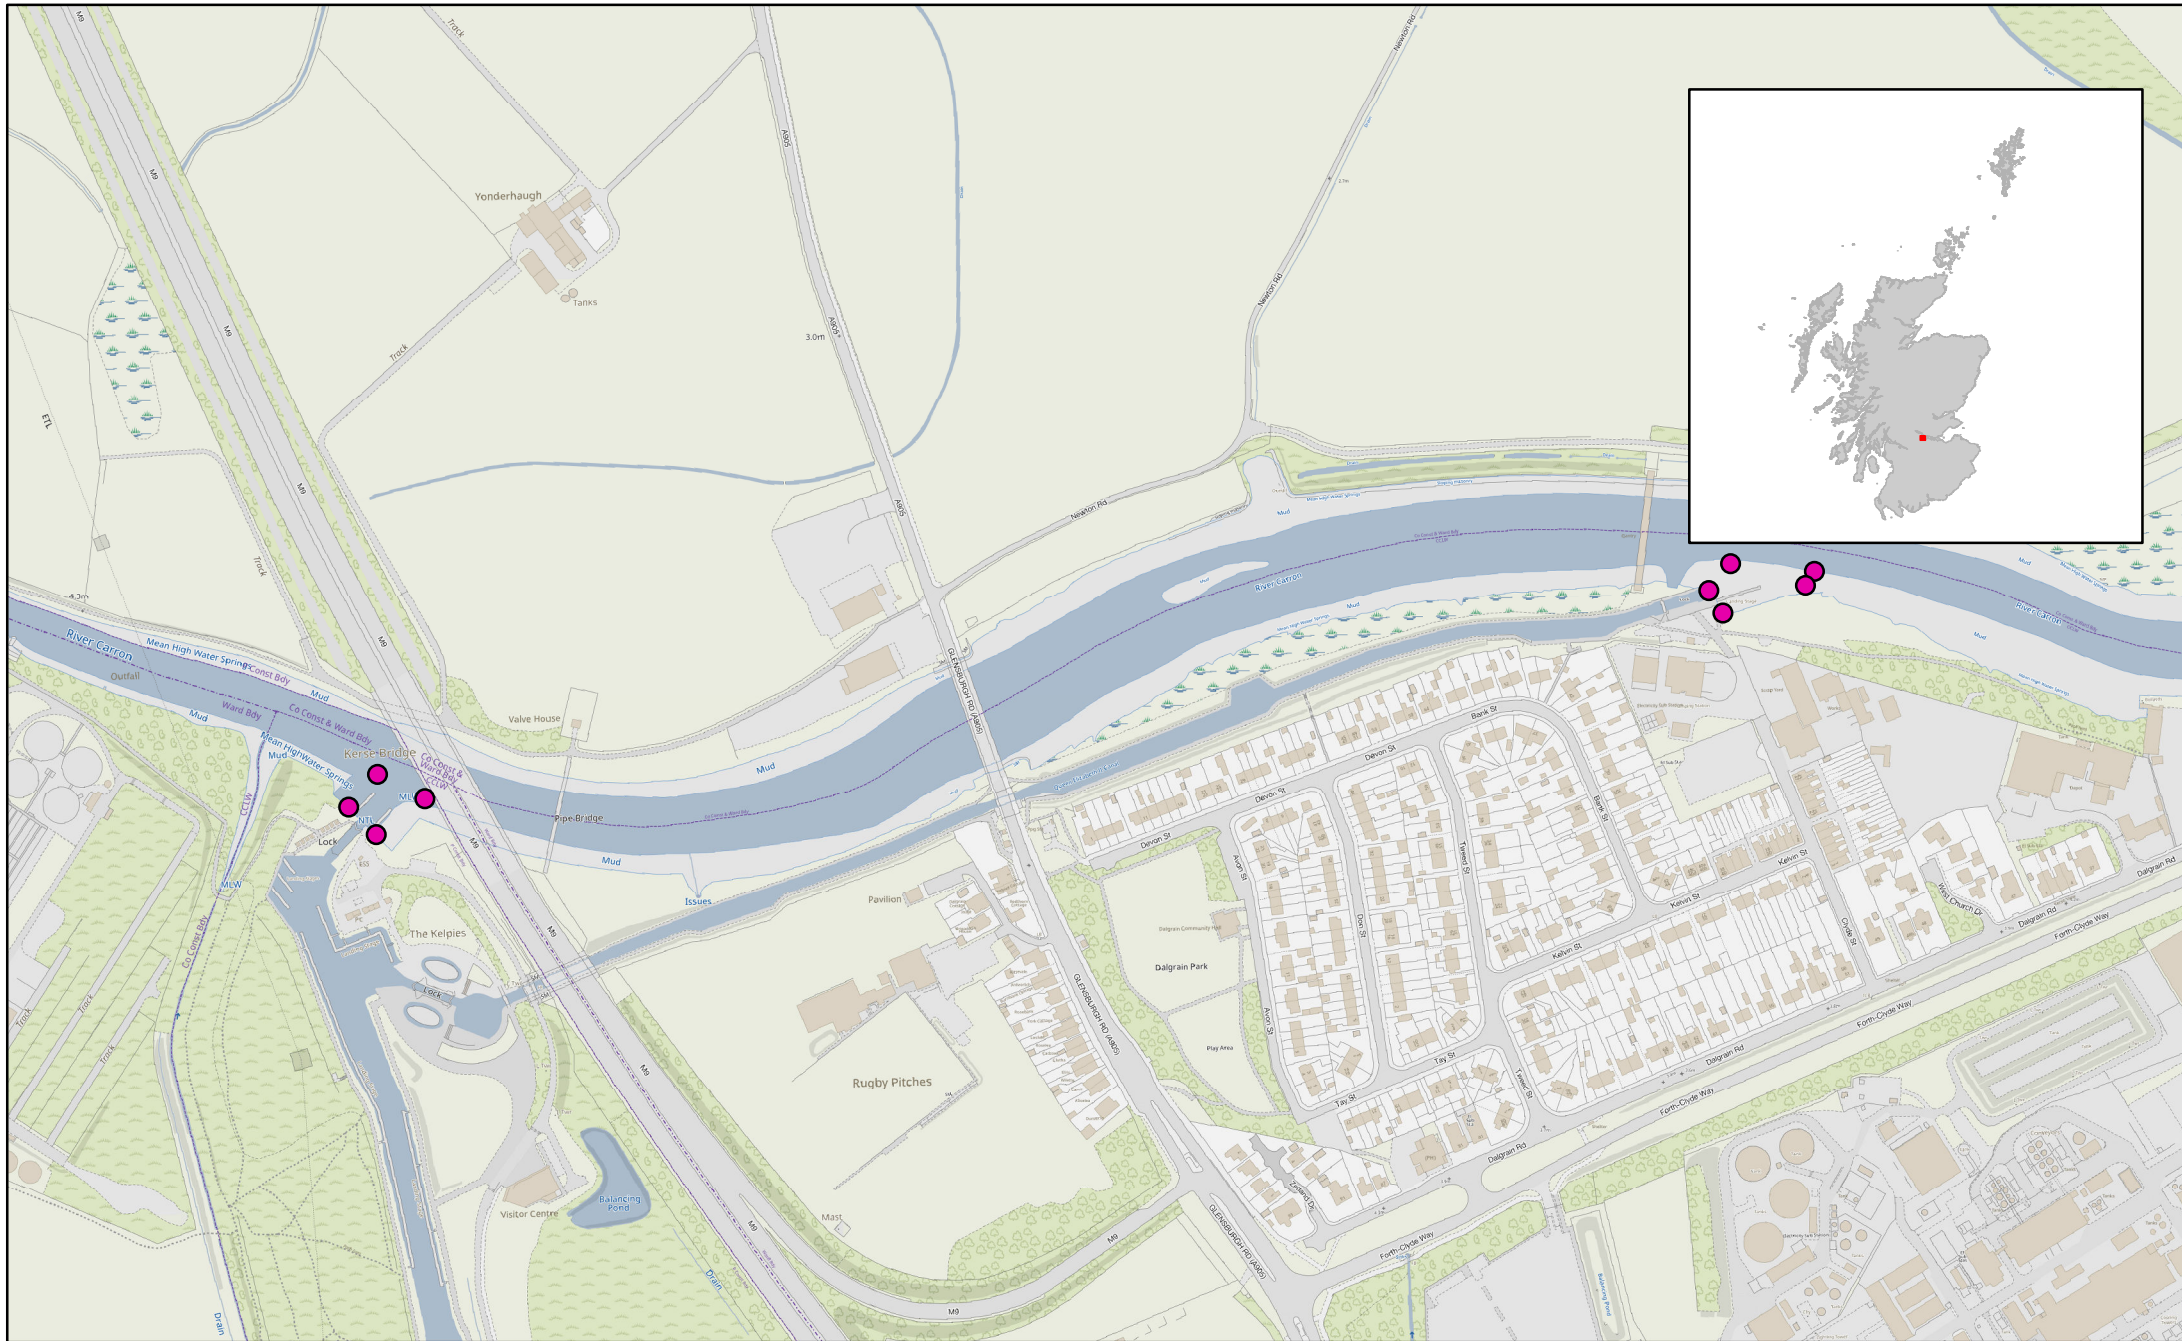

ANNEX ONE to Licence MS 00010438
Chart showing location of Licensed Activity

NOT FOR NAVIGATION. Created by Scottish Government (Marine Scotland) 2023.
© Crown Copyright, All rights reserved. OceanWise Licence No. EK001-20140401. Ordnance Survey Licence No. 100024655.