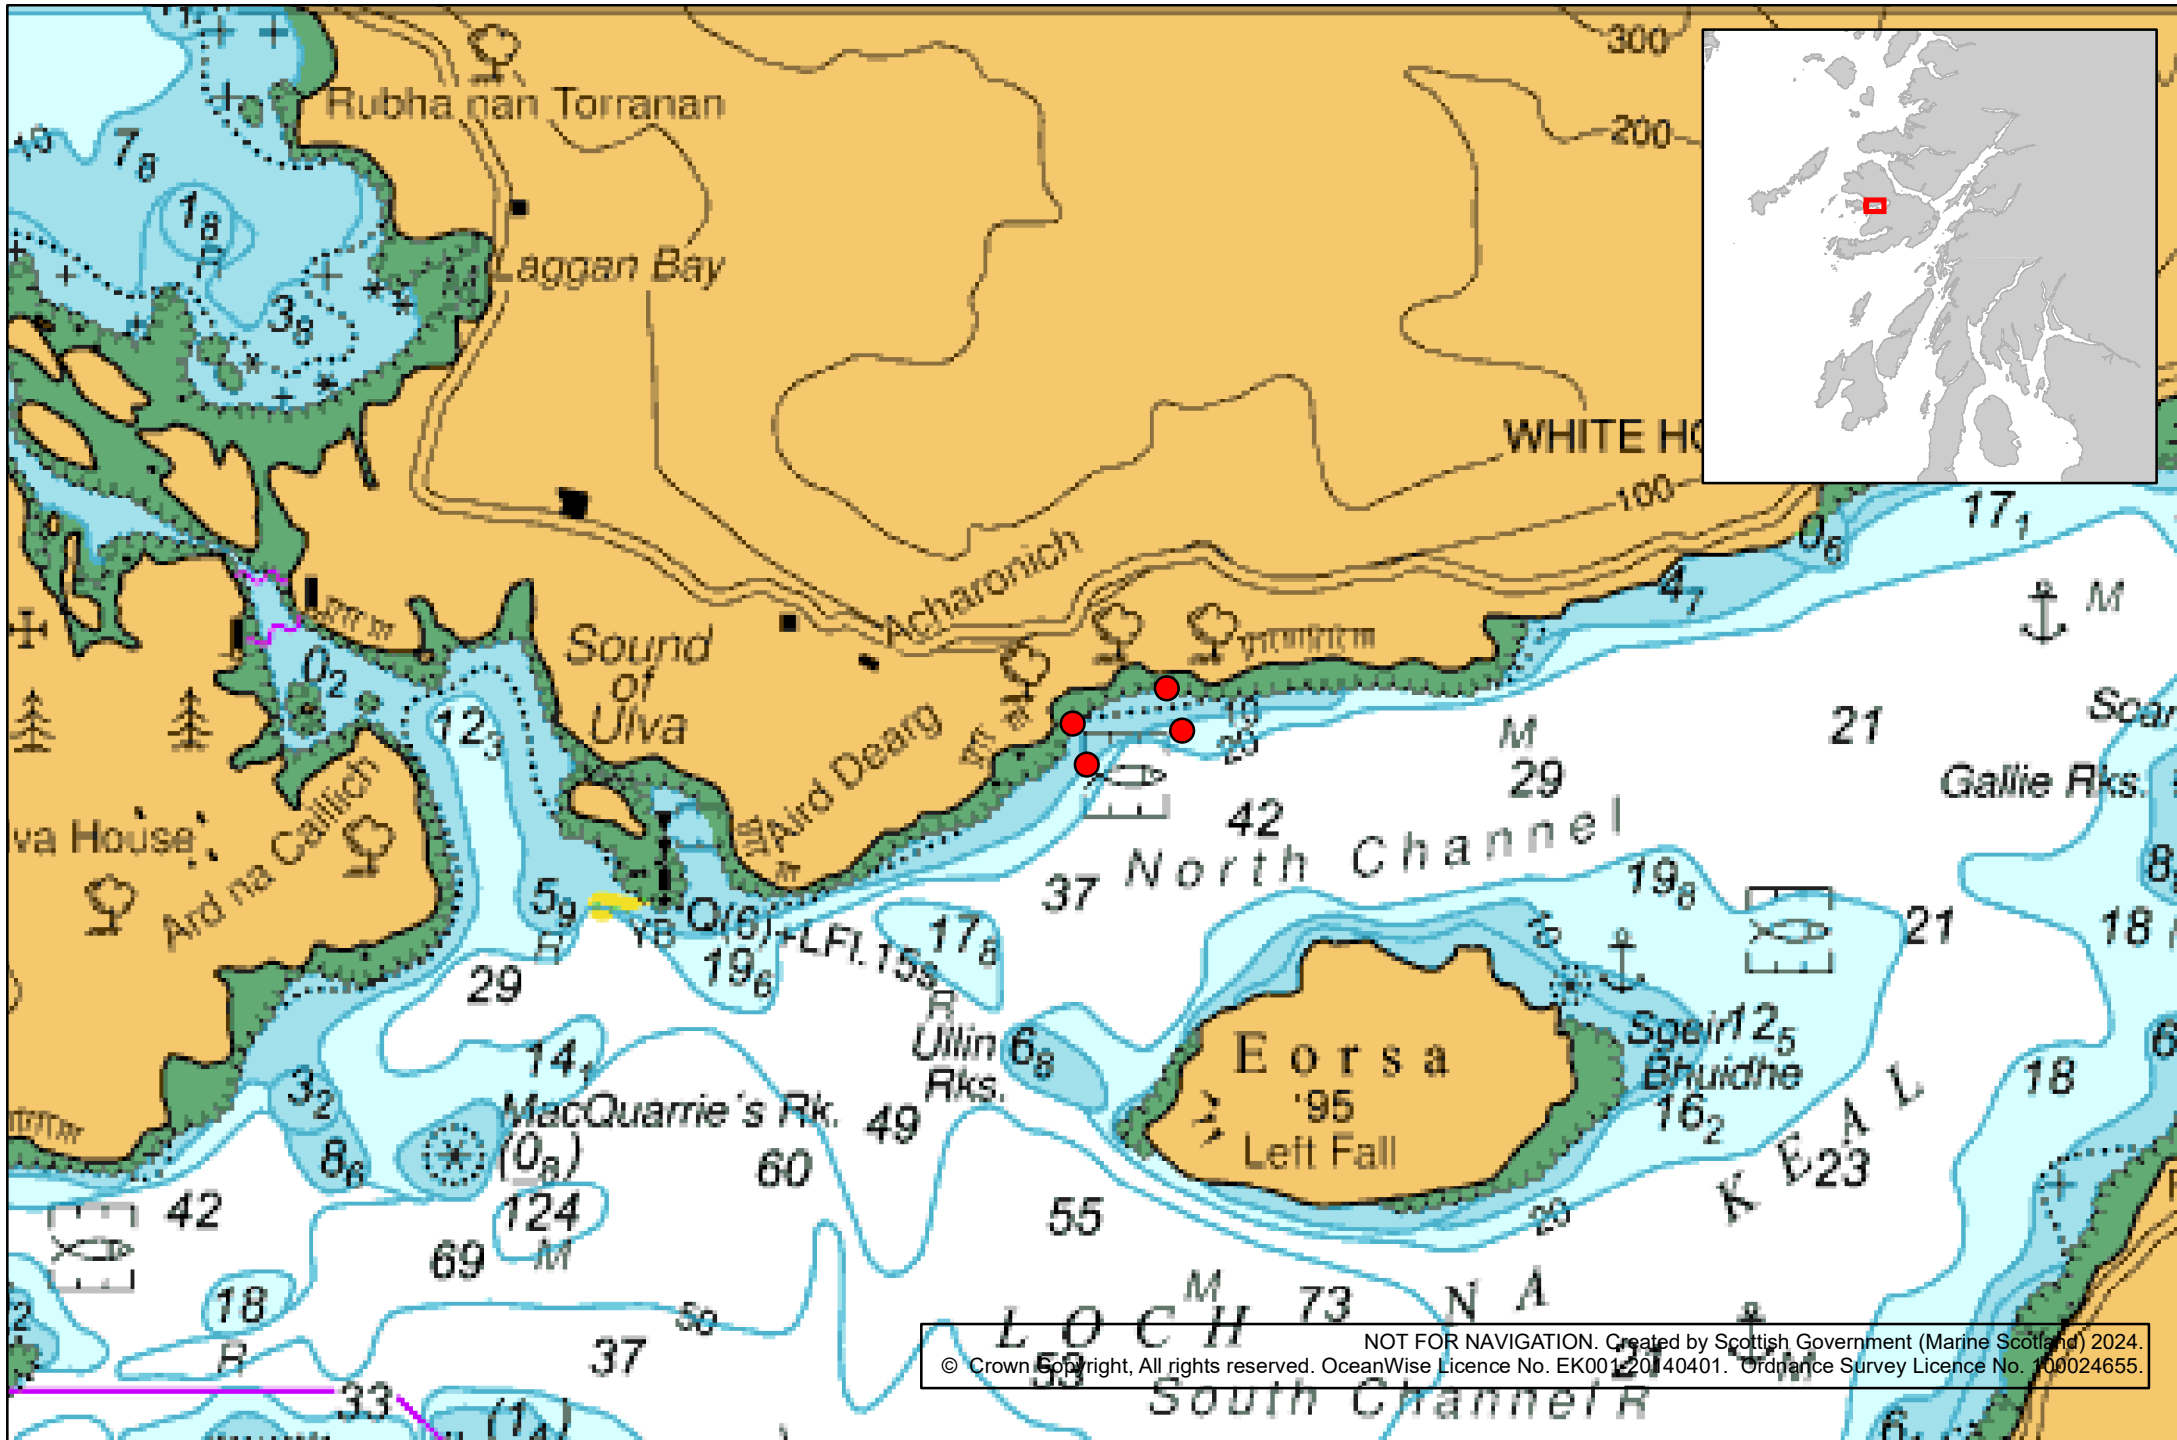

Annex One to Marine Licence MS-00010457, showing the location of the Licensed Activity.

NOT FOR NAVIGATION. Created by Scottish Government (Marine Scotland) 2024.
© Crown Copyright, All rights reserved. OceanWise Licence No. EK00120140401. Ordnance Survey Licence No. 100024655.