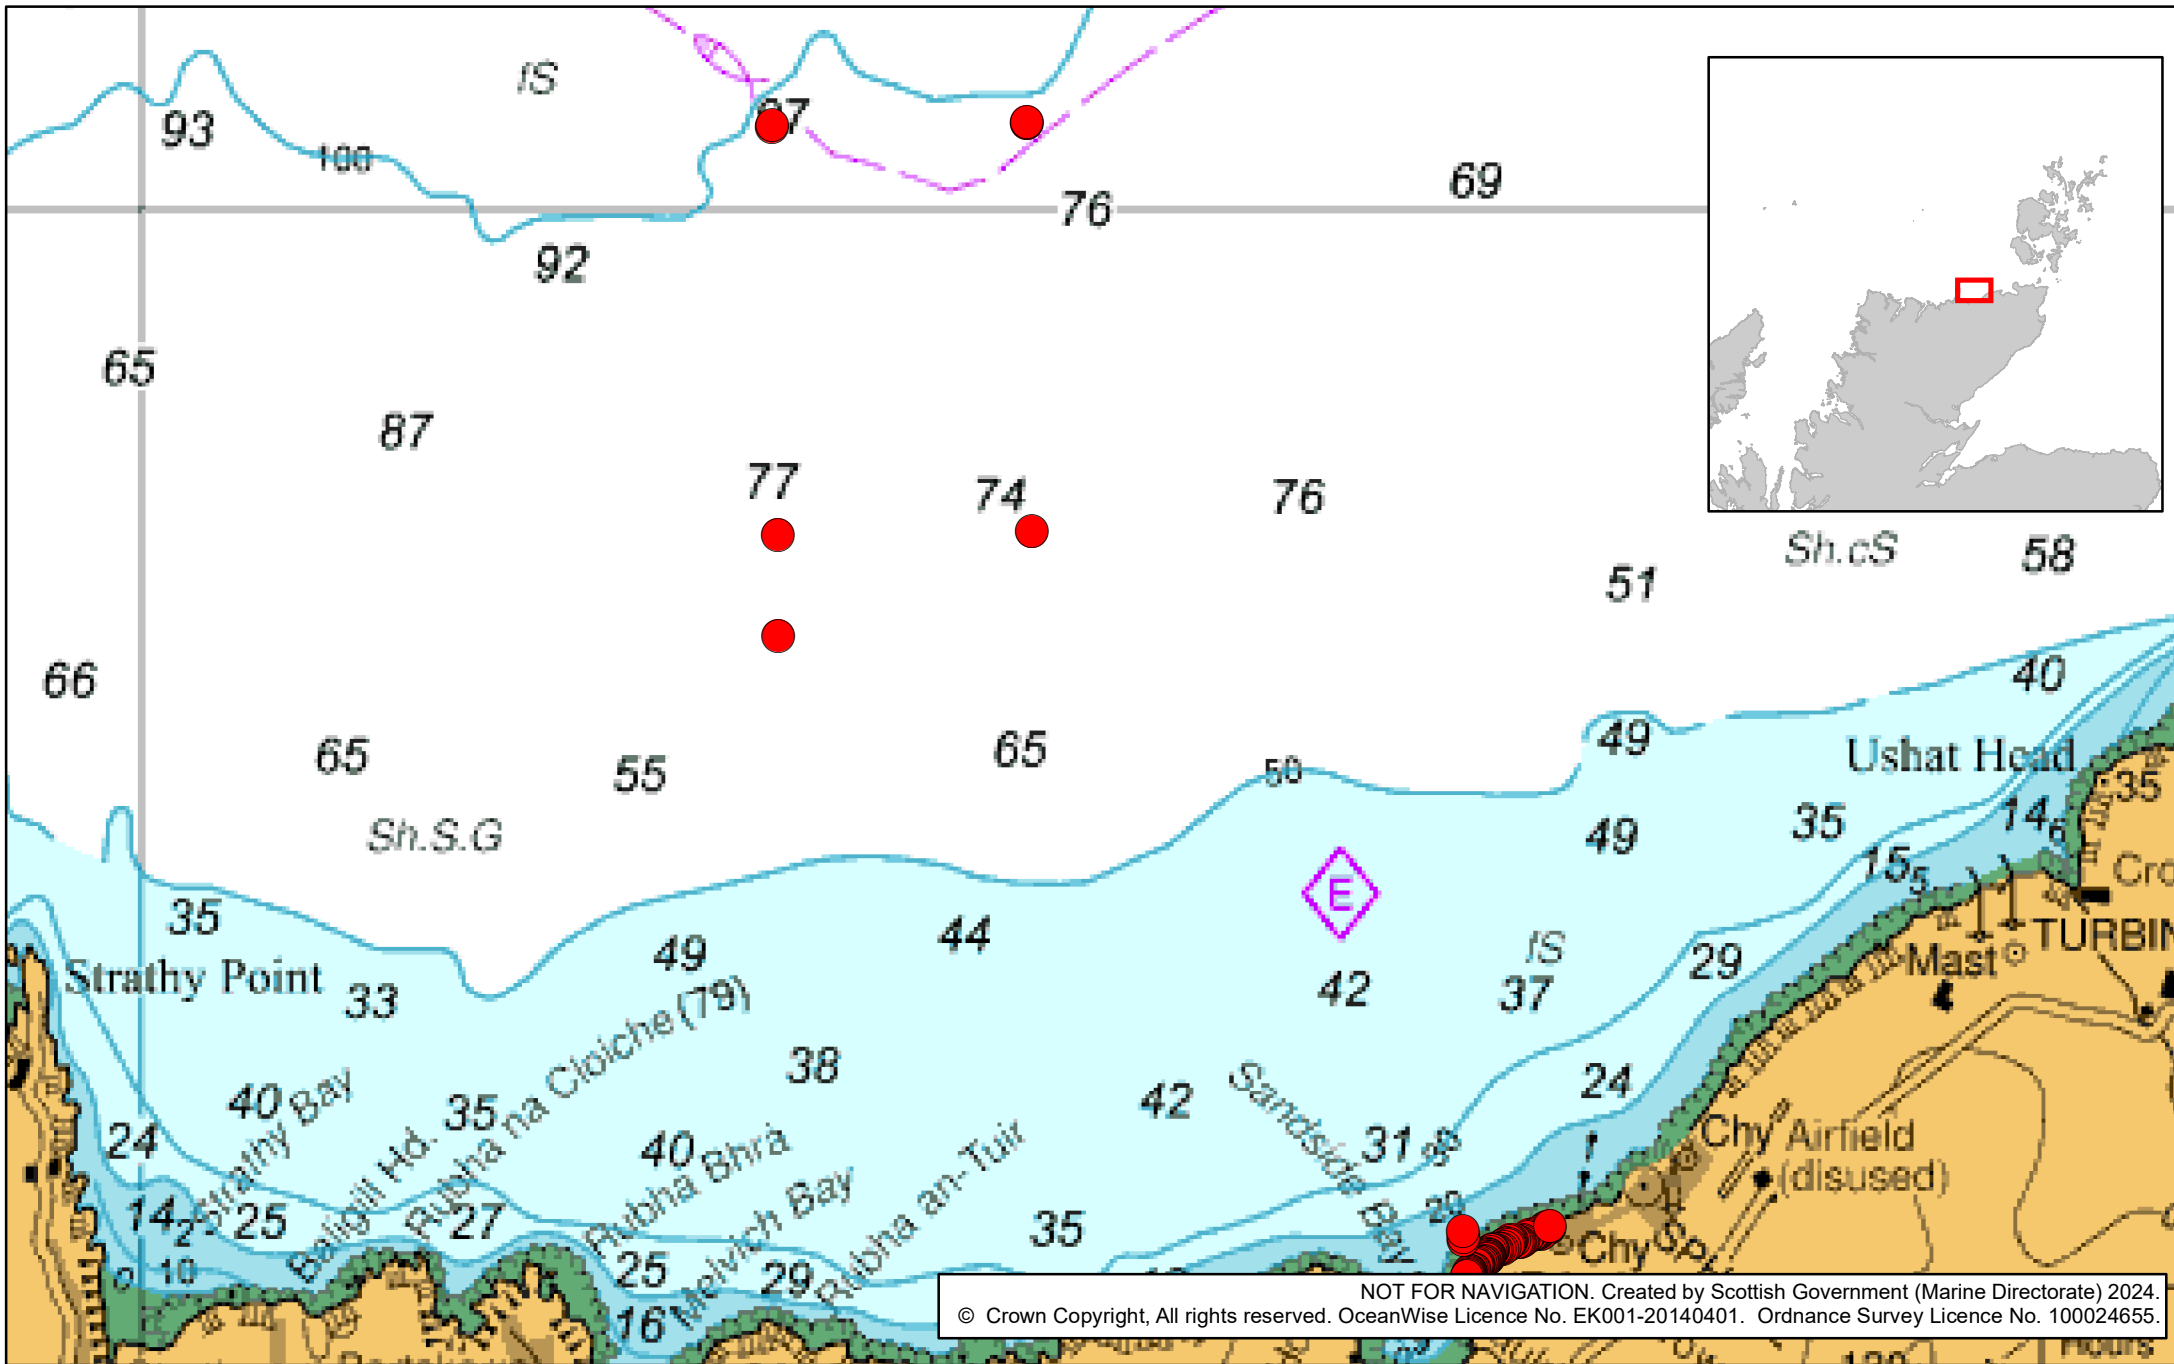

Annex One to licences MS-00010577 & MS-00010578

Chart showing the location of Licensed Activity

NOT FOR NAVIGATION. Created by Scottish Government (Marine Directorate) 2024.
© Crown Copyright, All rights reserved. OceanWise Licence No. EK001-20140401. Ordnance Survey Licence No. 100024655.