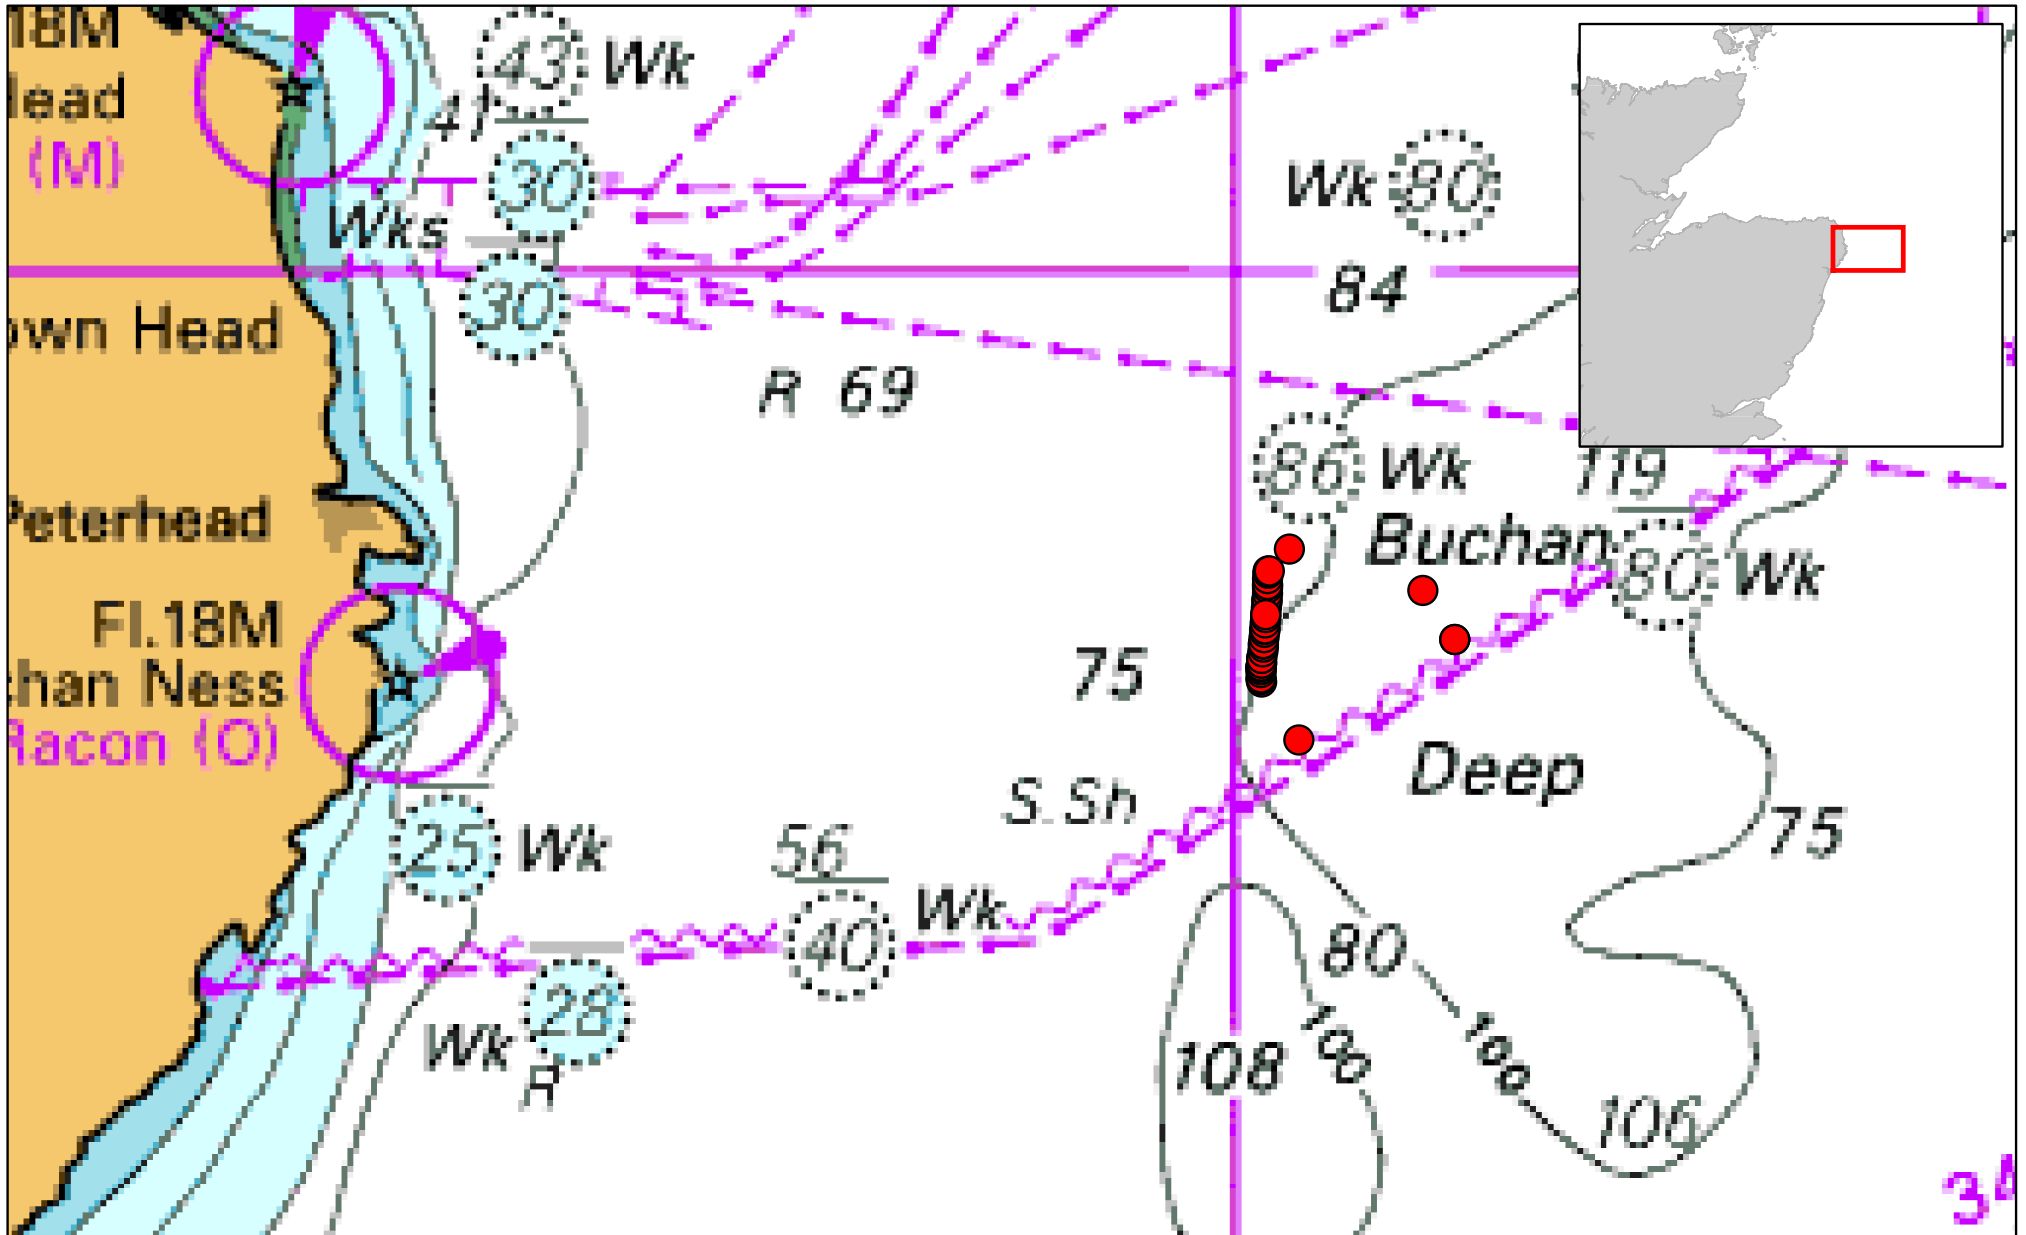

Annex One to Licence MS-00010668

Chart showing location of the Licensed Activity

NOT FOR NAVIGATION. Created by Scottish Government (Marine Directorate) 2024.
© Crown Copyright, All rights reserved. OceanWise Licence No. EK001-20140401. Ordnance Survey Licence No. 100024655.