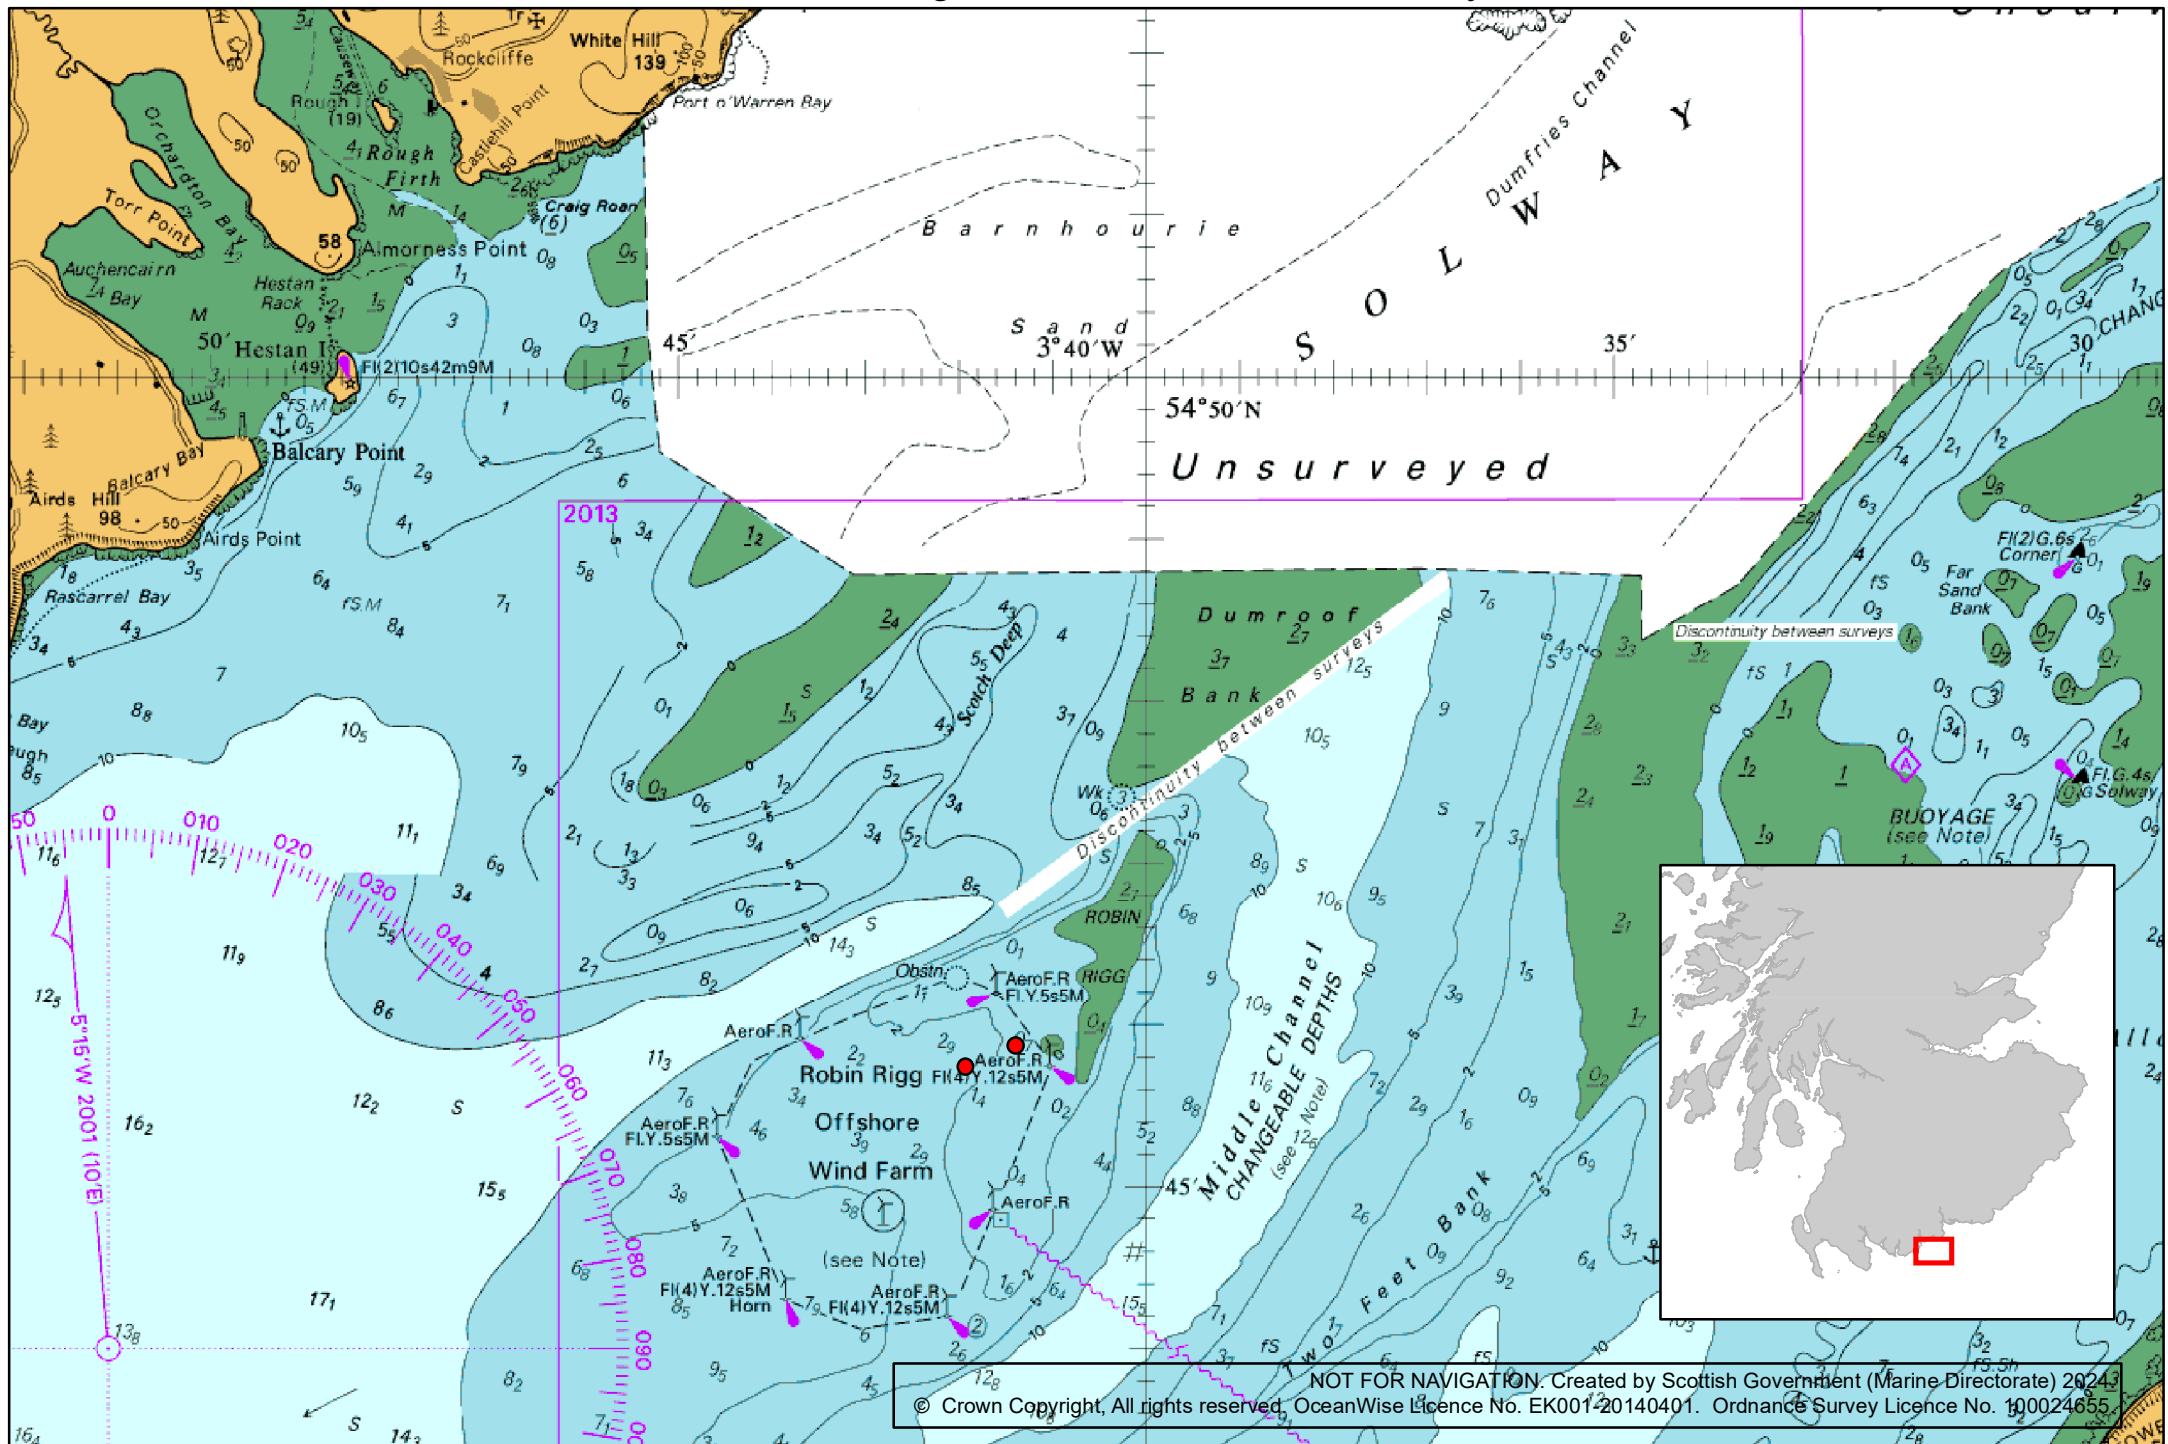

# Annex One to MS-00010730

## Chart showing location of Licensed Activity

NOT FOR NAVIGATION. Created by Scottish Government (Marine Directorate) 2024  
© Crown Copyright, All rights reserved. OceanWise Licence No. EK001-20140401. Ordnance Survey Licence No. 100024655