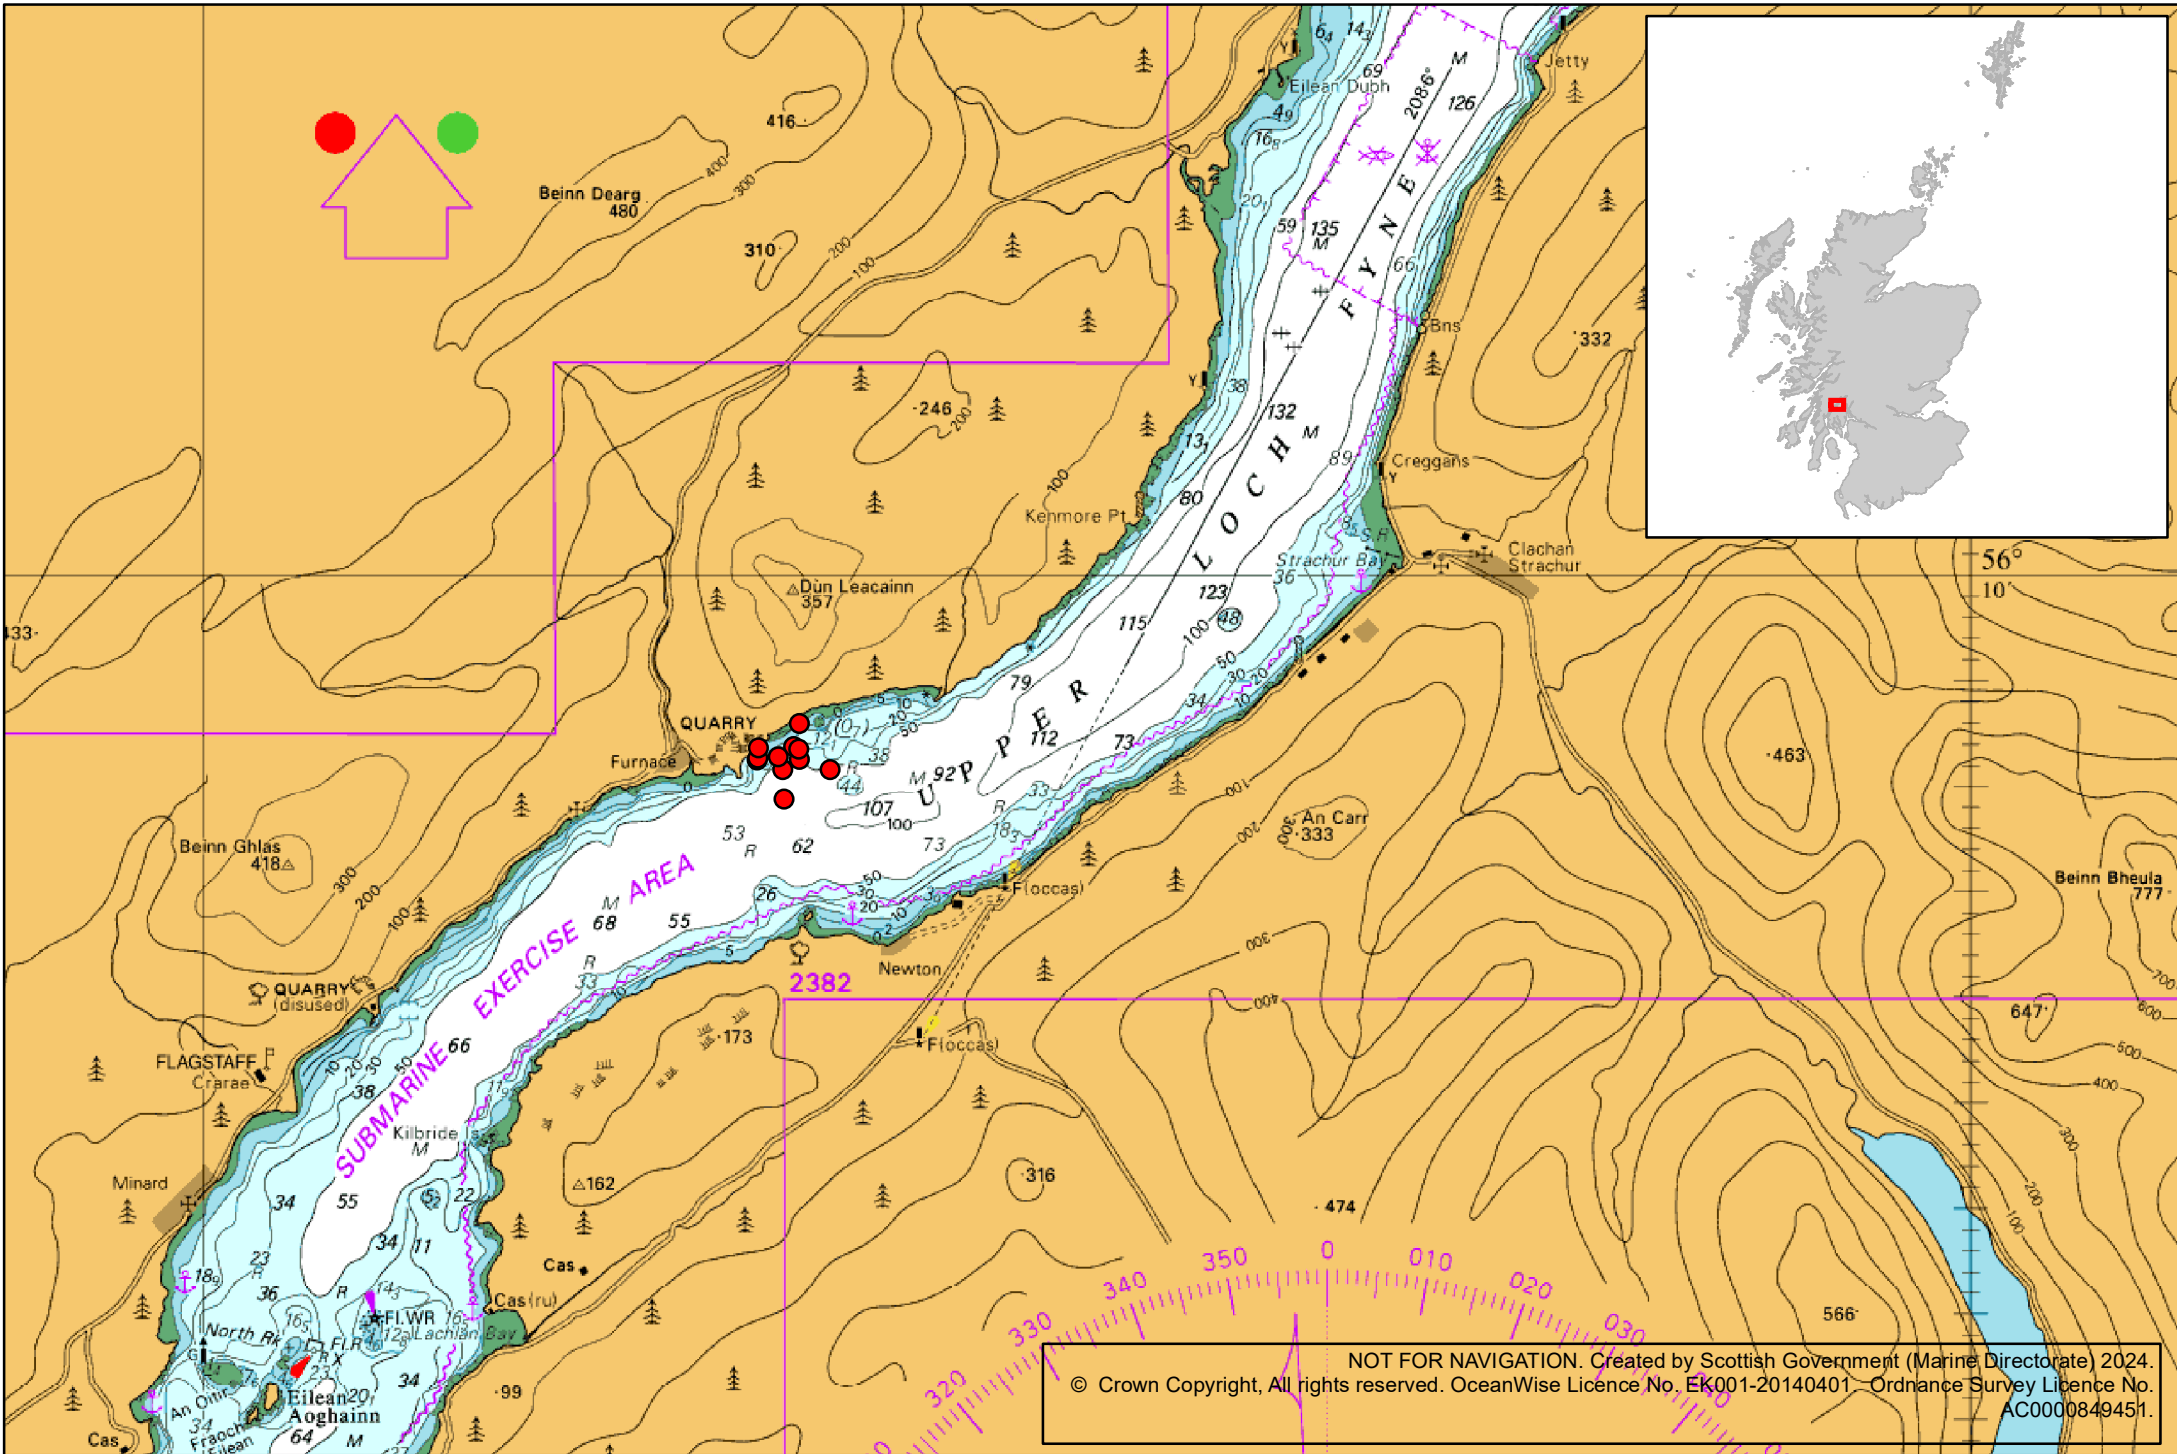

ANNEX ONE to Marine Licence MS-00010747
Chart showing the location of Licensed Activity

NOT FOR NAVIGATION. Created by Scottish Government (Marine Directorate) 2024.
© Crown Copyright, All rights reserved. OceanWise Licence No. EK001-20140401—Ordnance Survey Licence No. AC0000849451.