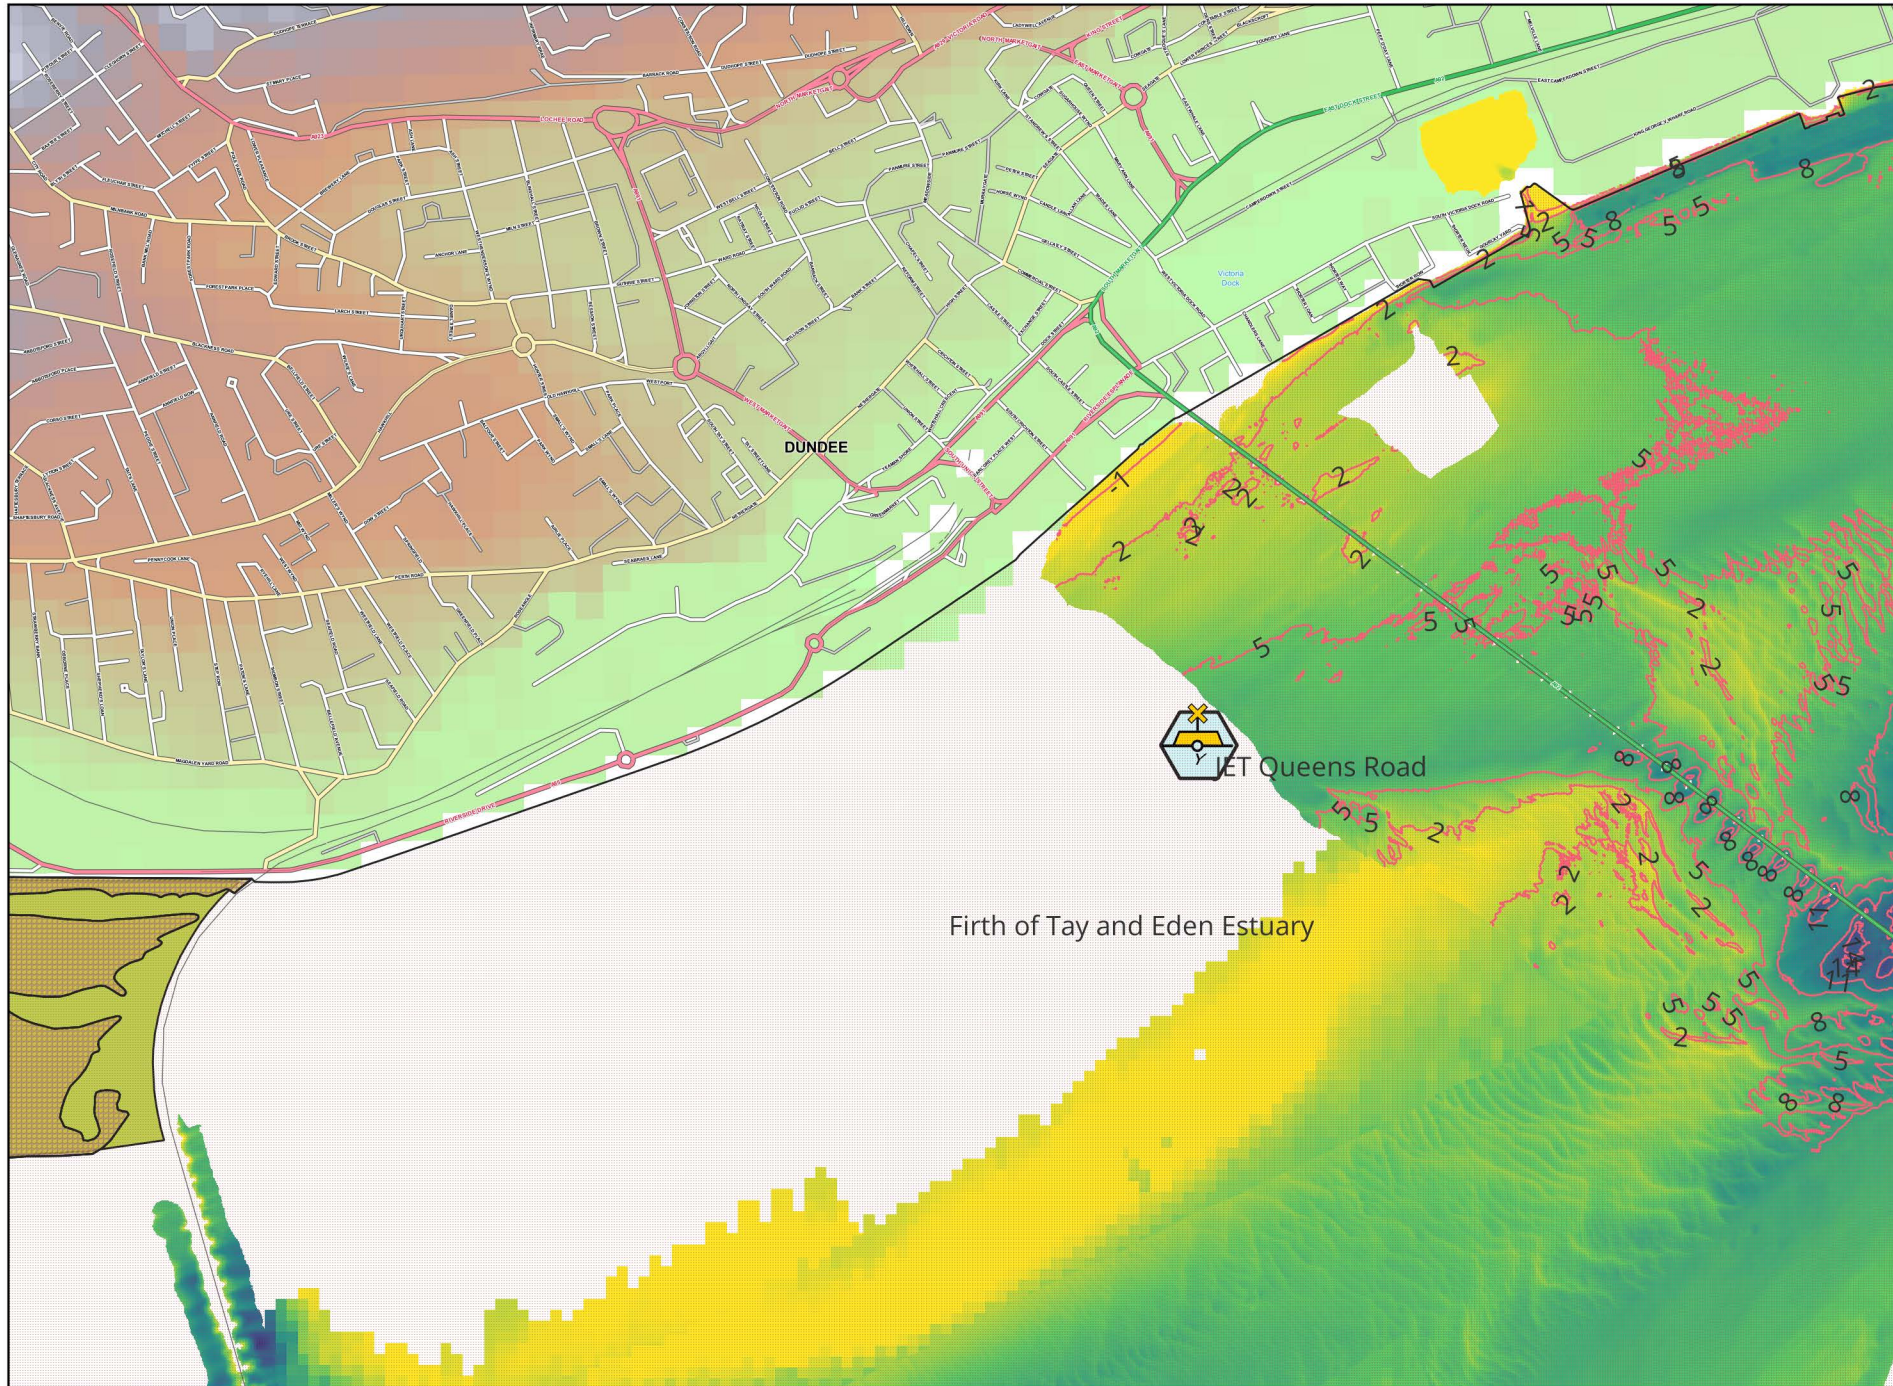

JET buoy at Queens Road - conservation zones,
 - inside 'Firth of Tay and Eden Estuary' SAC
 - outside 'Firth of Tay and Eden Estuary' Ramsar wetland and SPA
 - outside 'Inner Tay Estuary' SSSI and local nature reserve

1:25000 WGS-84
 Not for navigation
 Crown Copyright 2023