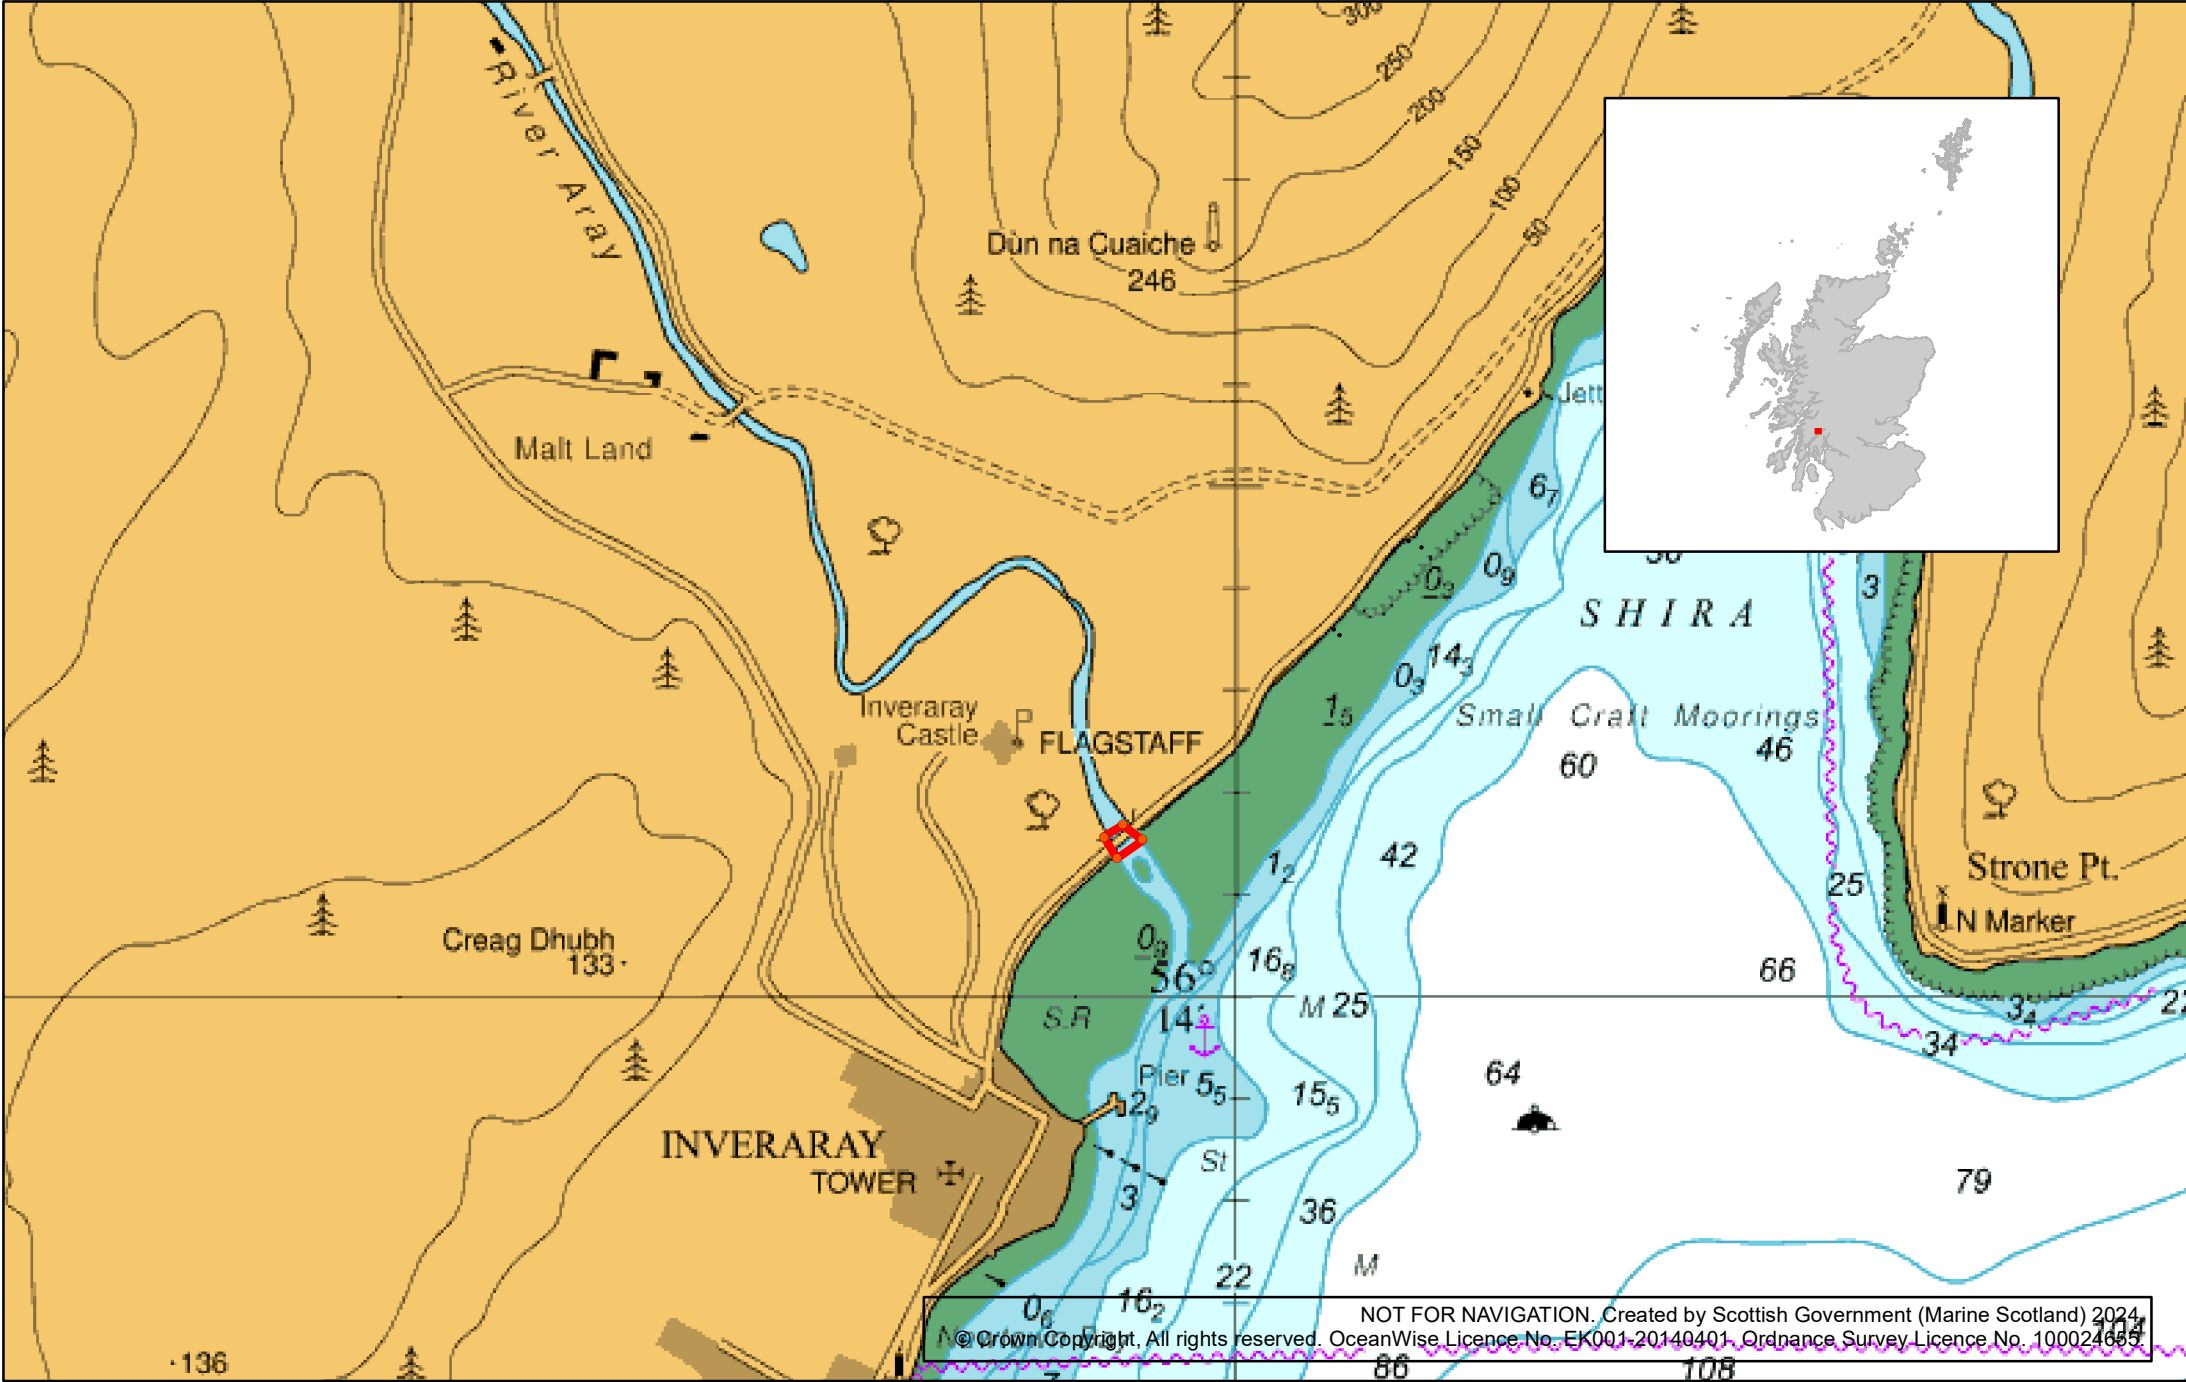

ANNEX One to Marine License MS-00010817  
Chart showing the location of the Licensed Activity

NOT FOR NAVIGATION. Created by Scottish Government (Marine Scotland) 2024.  
© Crown Copyright. All rights reserved. OceanWise Licence No. EK001-20140401. Ordnance Survey Licence No. 100024665.