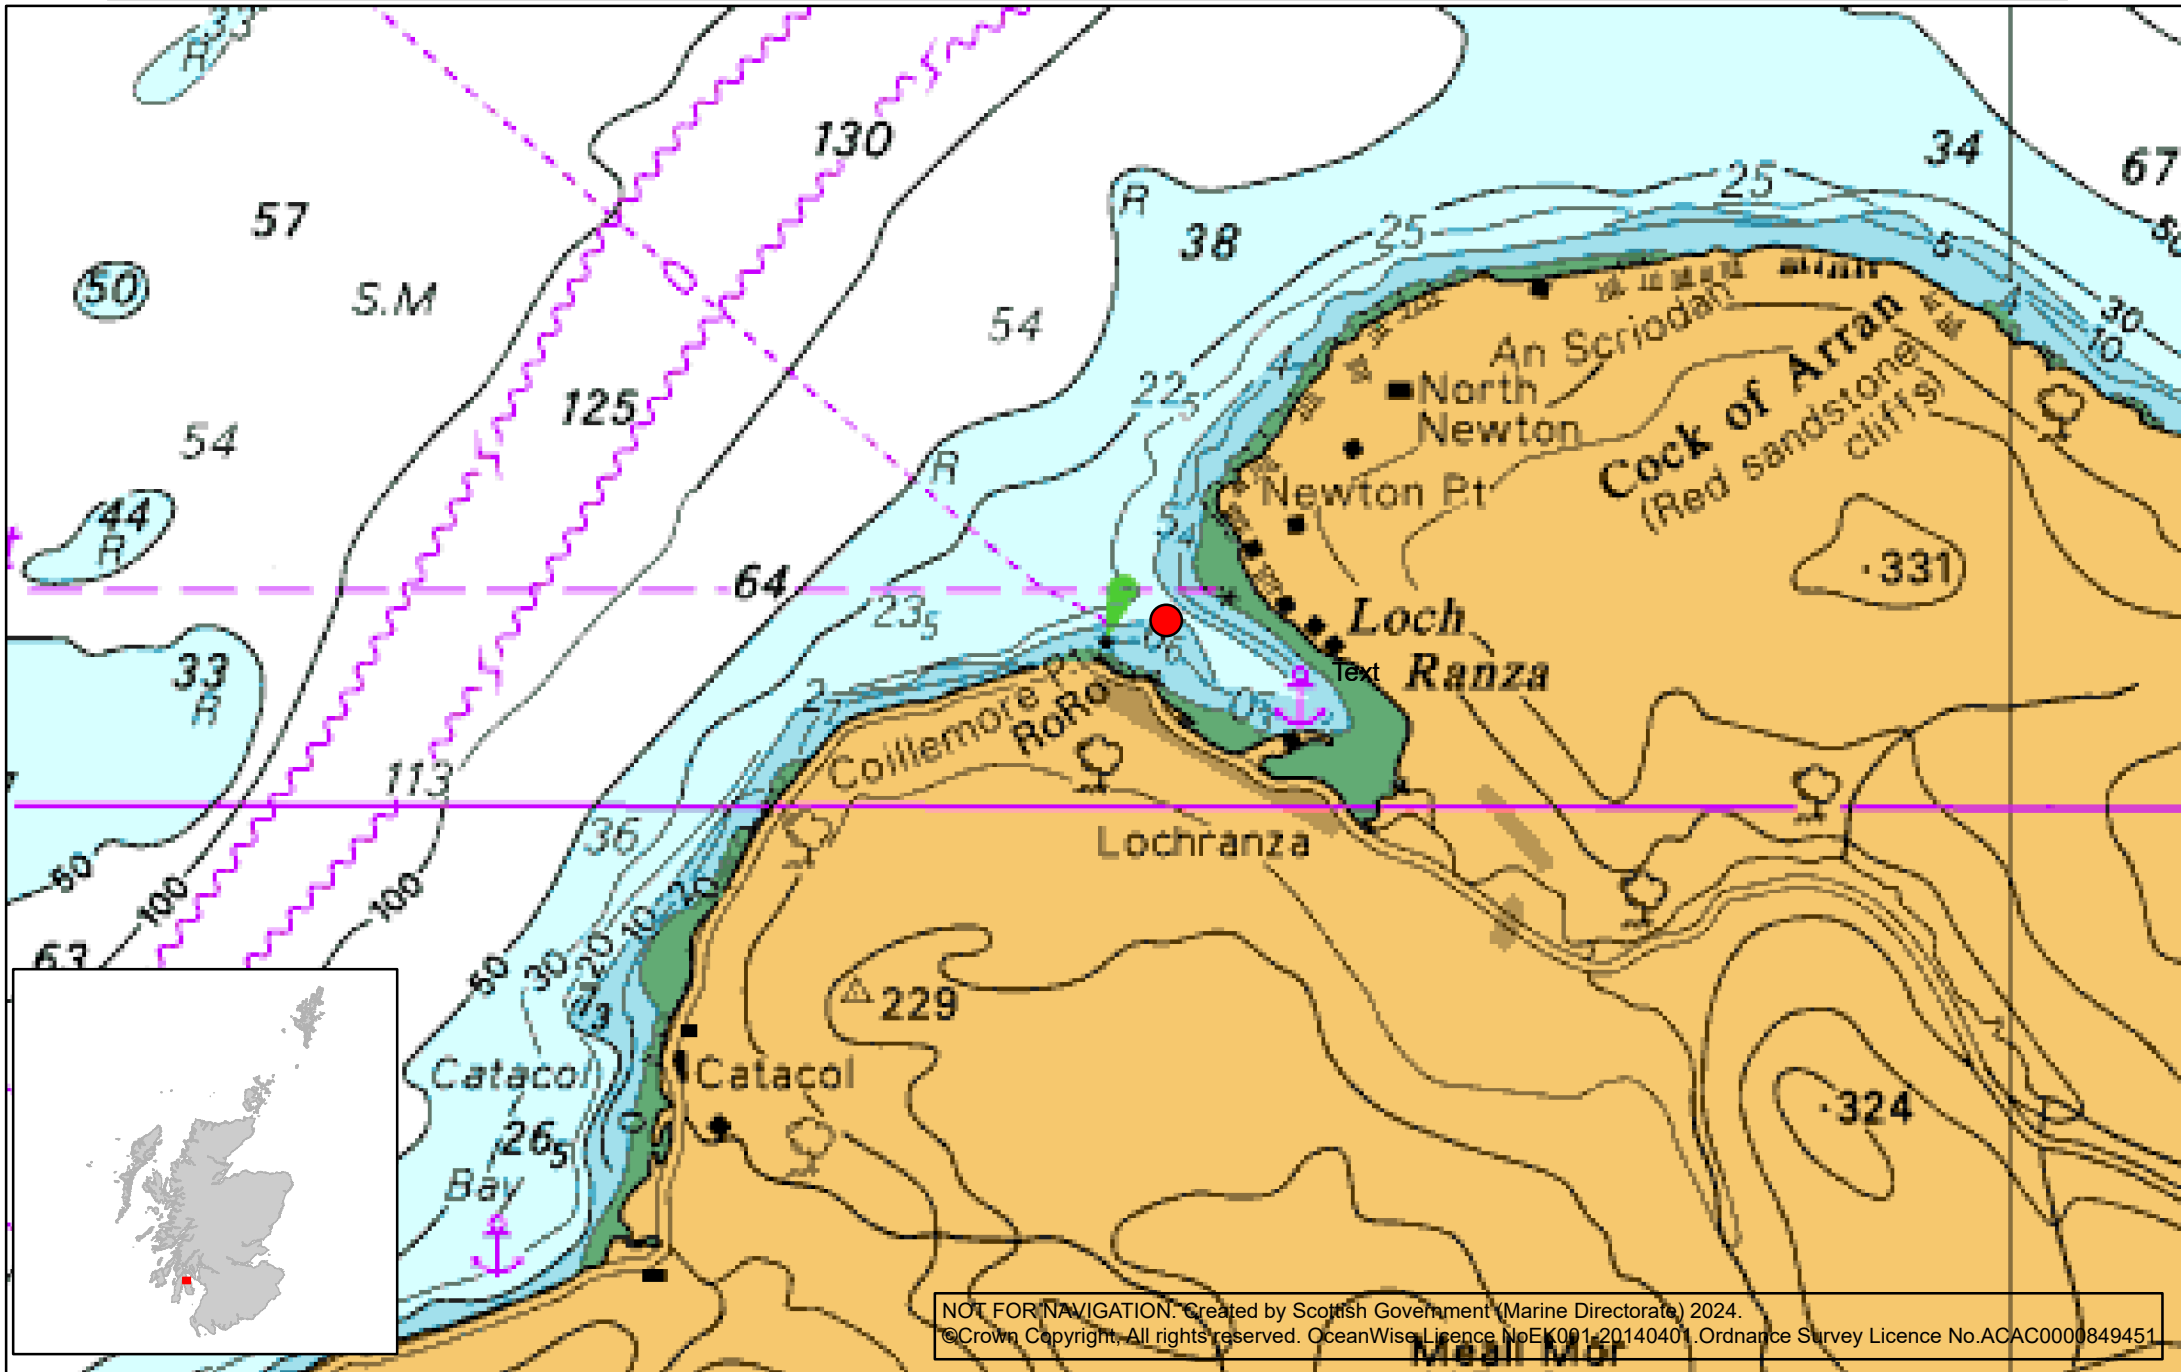

**Annex One to Marine Licence MS- 00010818
Chart showing location of Licensed Activity**

NOT FOR NAVIGATION. Created by Scottish Government (Marine Directorate) 2024.
©Crown Copyright. All rights reserved. OceanWise Licence No EK001-20140401. Ordnance Survey Licence No. ACAC0000849451