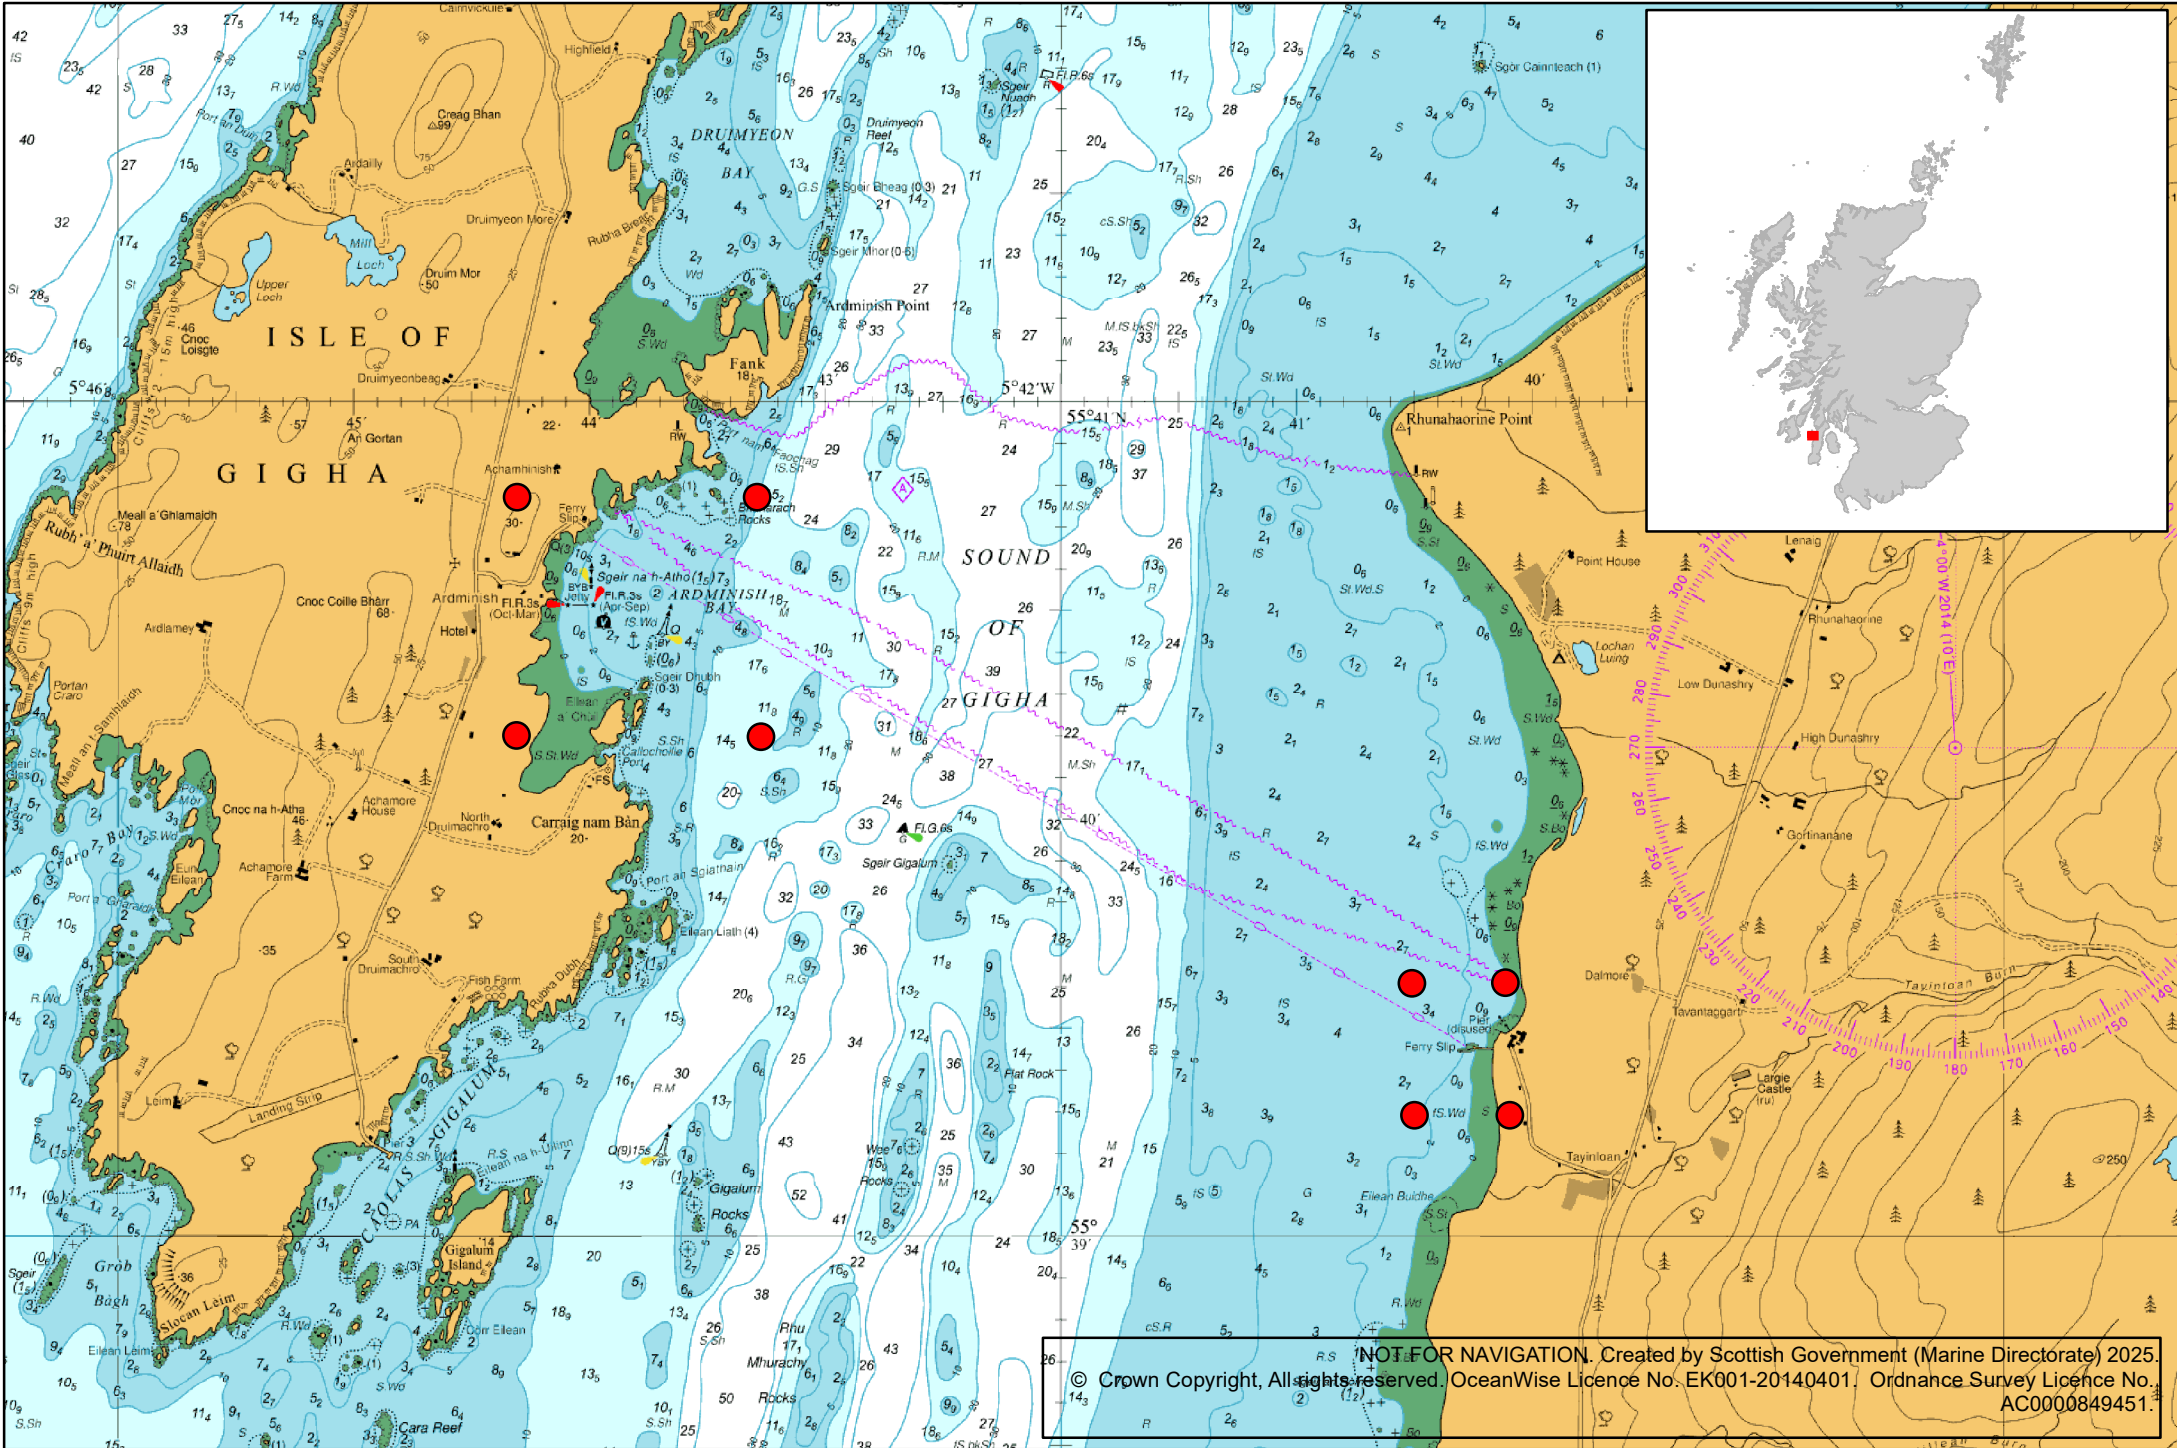

ANNEX ONE to Marine Licence MD-00011041  
 Chart showing the location of Licensed Activity

NOT FOR NAVIGATION. Created by Scottish Government (Marine Directorate) 2025.  
 © Crown Copyright, All rights reserved. OceanWise Licence No. EK001-20140401. Ordnance Survey Licence No. AC0000849451.