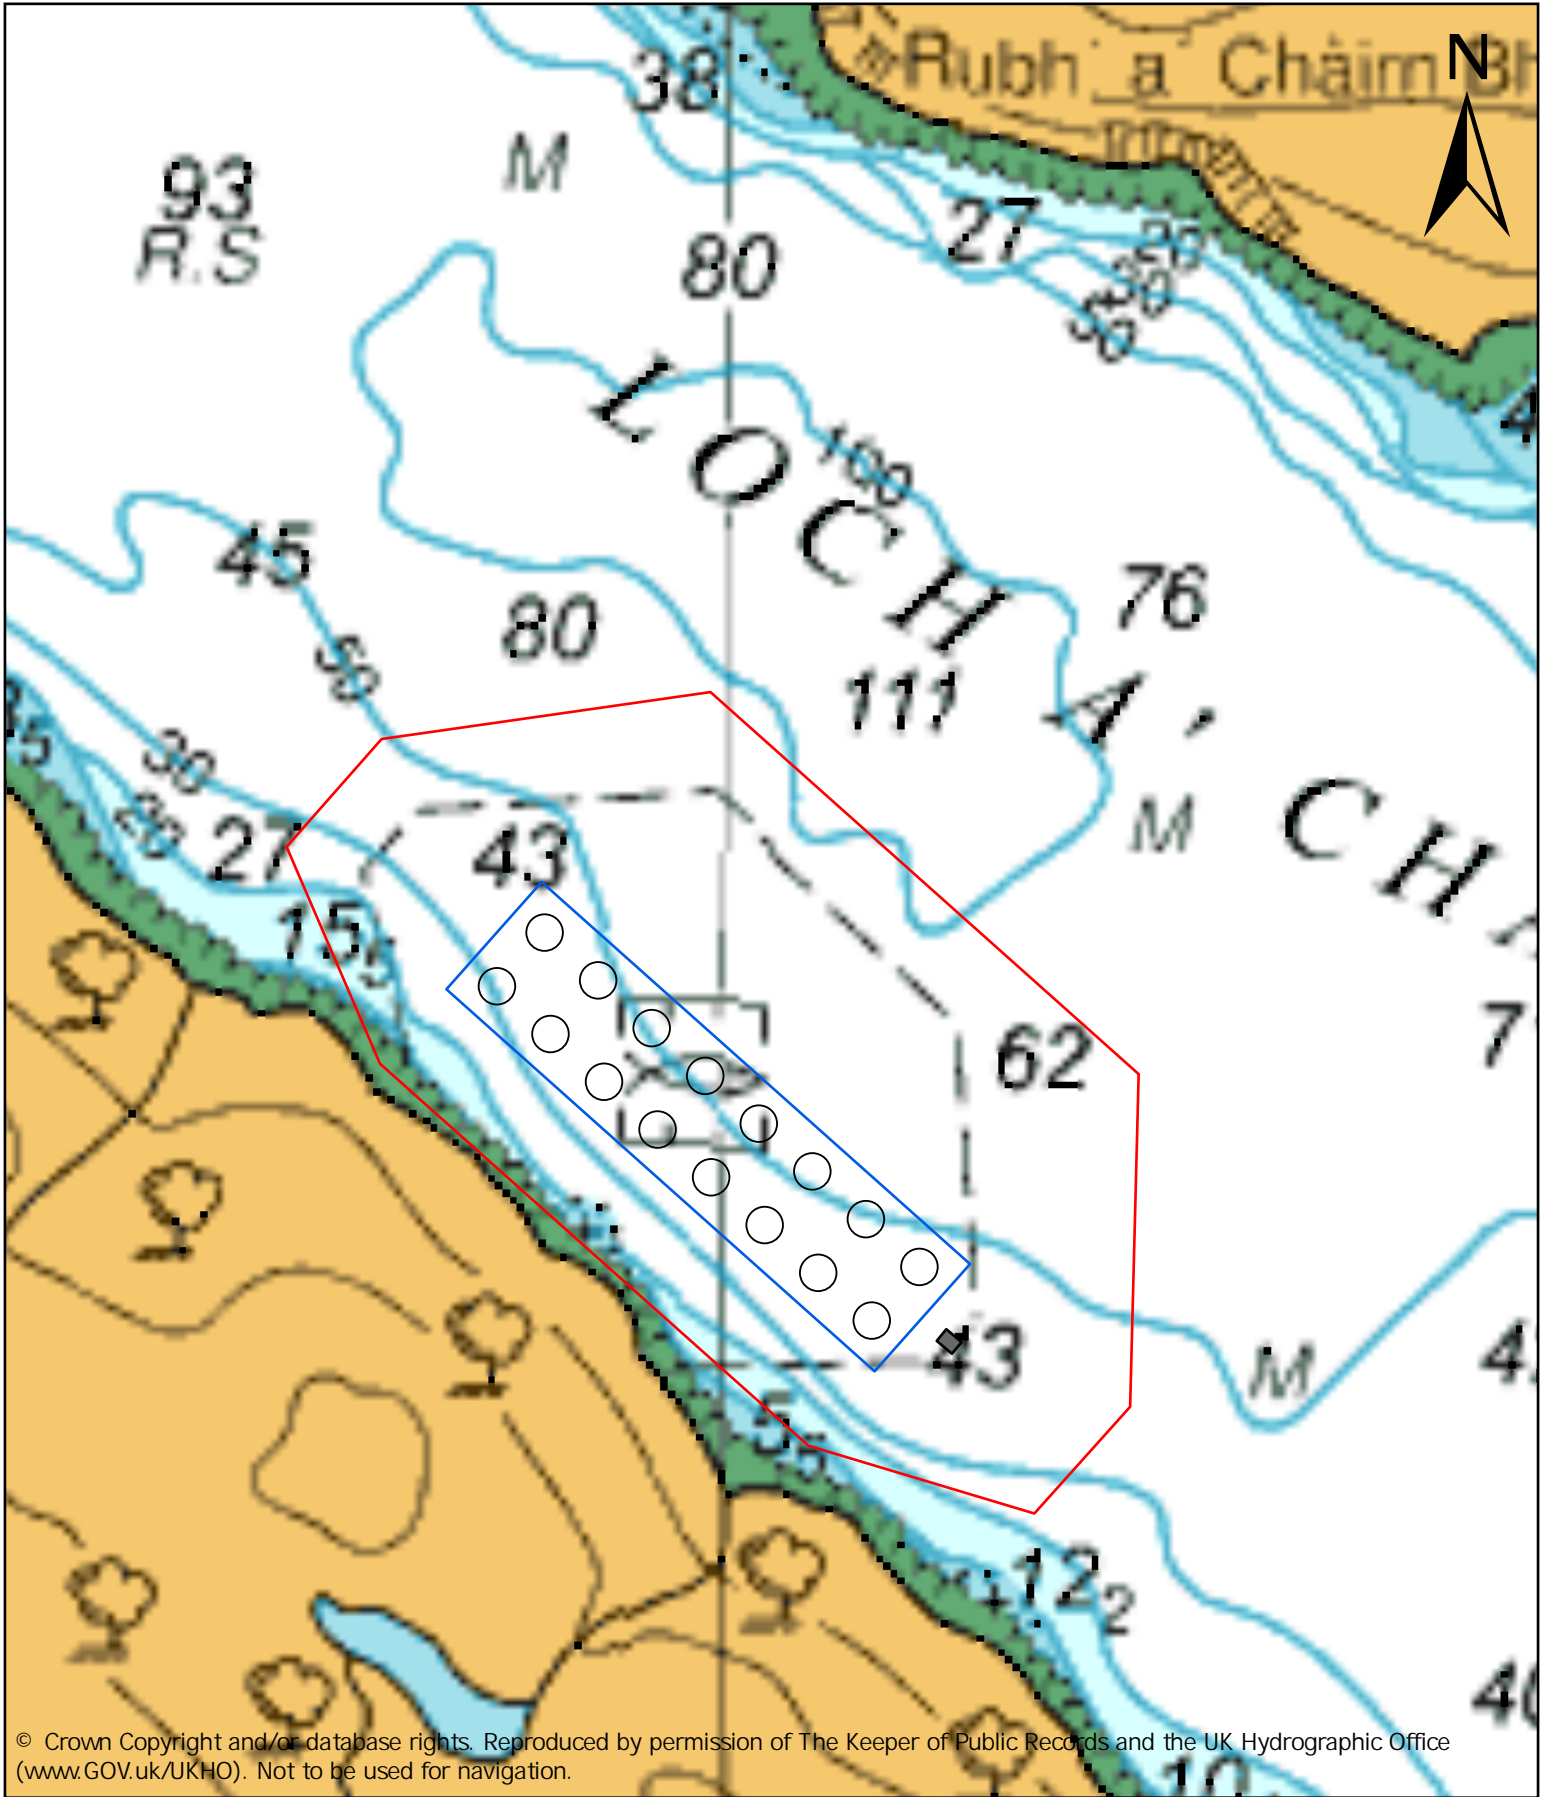

Reintraid, Loch a' Chàirn Bhàin

Scale: 1:10,000 at A4

- Moring Containment Area
- Grid
- Pens (80m)
- Barge

LOCH DUART
UNRIVALLED SCOTTISH SALMON

Map: R001/ML
Created: 27/9/23 ND
Spatial Reference
Datum: OSGB 1936
Map Units: Meter

© Crown Copyright and/or database rights. Reproduced by permission of The Keeper of Public Records and the UK Hydrographic Office (www.GOV.UK/UKHO). Not to be used for navigation.

Reintraid, Loch a' Chàirn Bhàin

Scale: 1:10,000 at A4

- Mooring Containment Area
- Grid
- Pens (80m)
- Barge

	<h2 style="margin: 0;">LOCH DUART</h2> <p style="margin: 0; font-size: small;">UNRIVALLED SCOTTISH SALMON</p>	<p style="font-size: small; margin: 0;">Map: R002/ML Created: 27/9/23 ND Spatial Reference Datum: WGS 1984 Map Units: Meter</p>
---	---	---