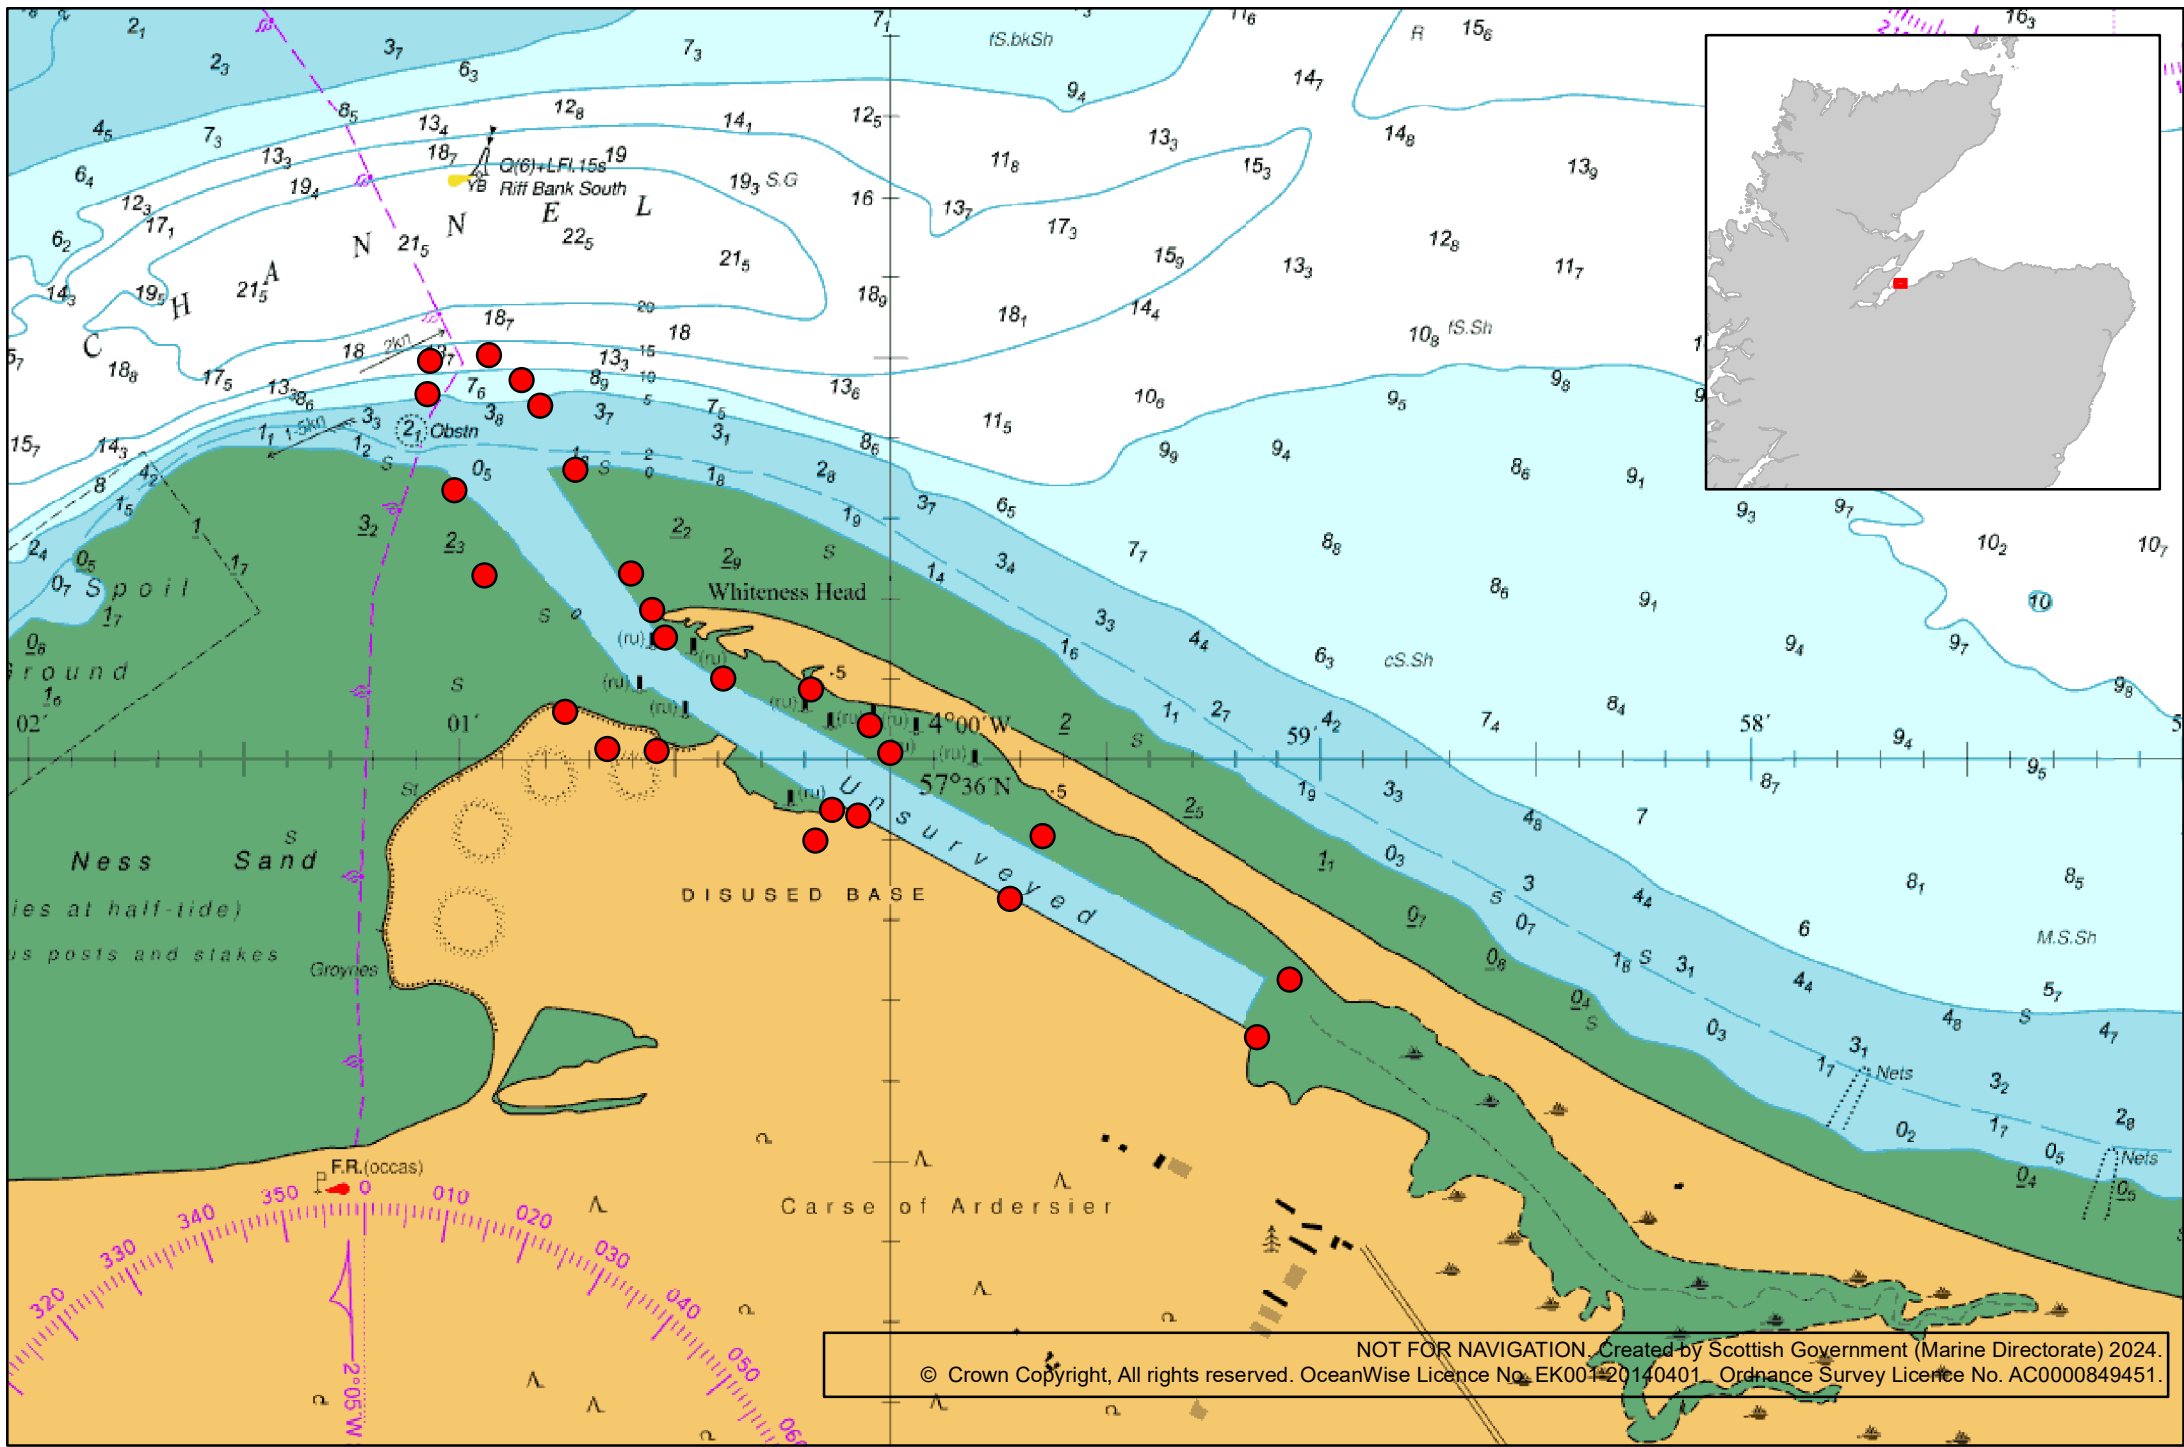

Annex One to Marine Licence MS-00010860, showing the location of the Licensed Activity.

NOT FOR NAVIGATION. Created by Scottish Government (Marine Directorate) 2024.
© Crown Copyright, All rights reserved. OceanWise Licence No. EK001420140401. Ordnance Survey Licence No. AC0000849451.