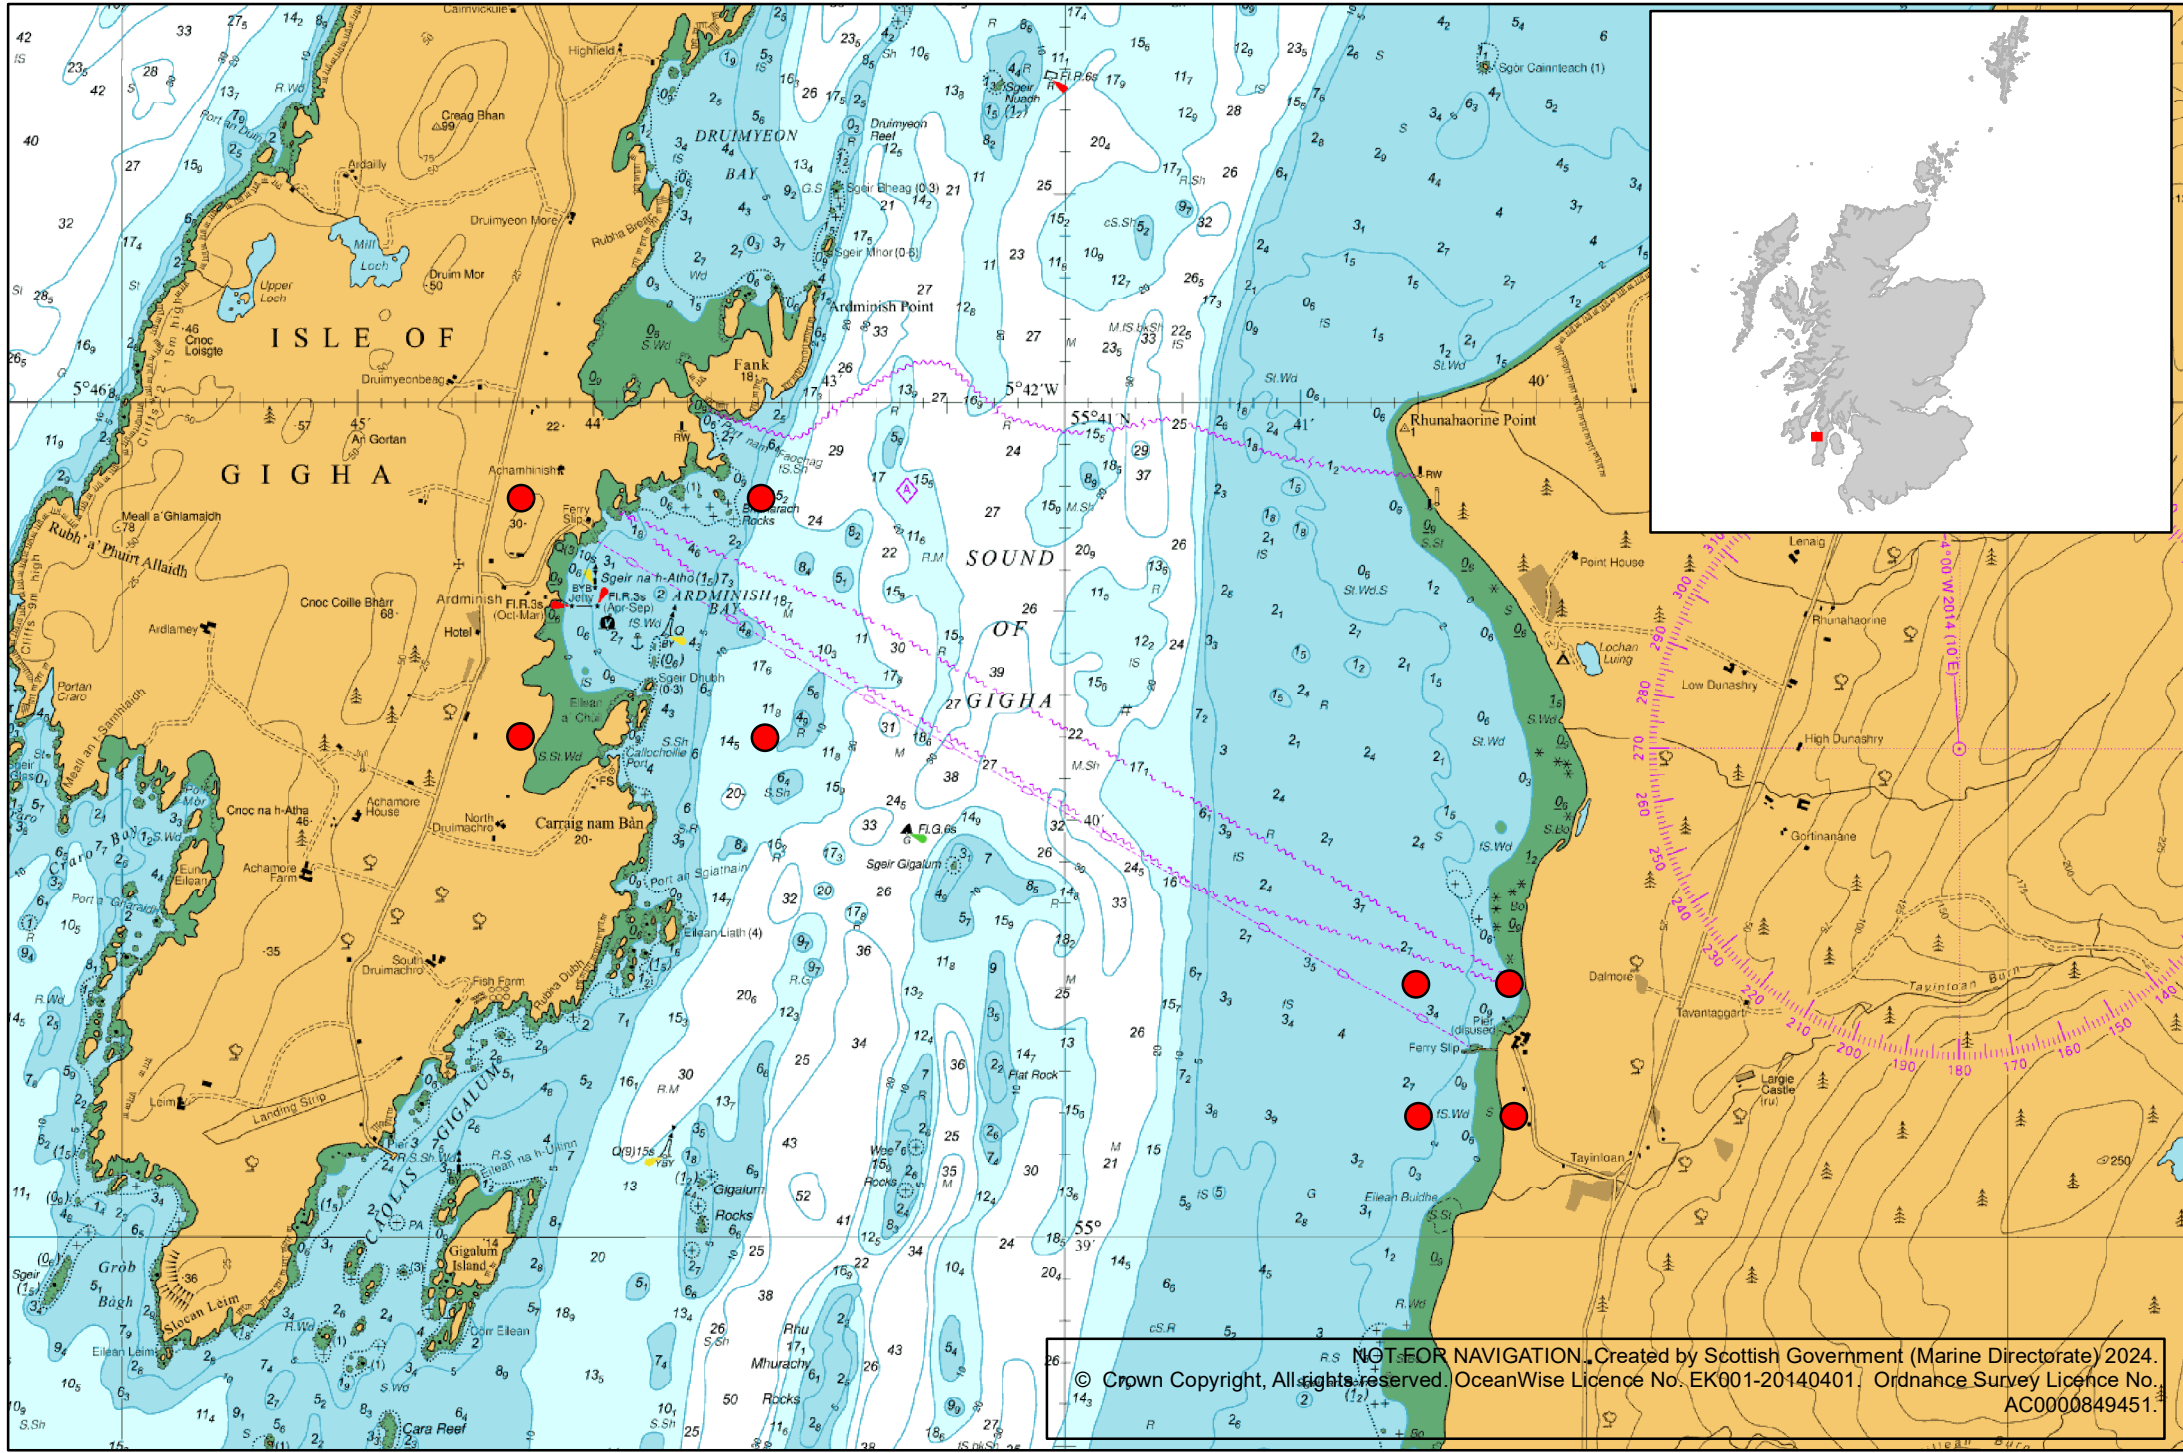

ANNEX ONE to Marine Licence MD-00010896
Chart showing the location of Licensed Activity

NOT FOR NAVIGATION. Created by Scottish Government (Marine Directorate) 2024.
© Crown Copyright, All rights reserved. OceanWise Licence No. EK001-20140401. Ordnance Survey Licence No. AC000849451.