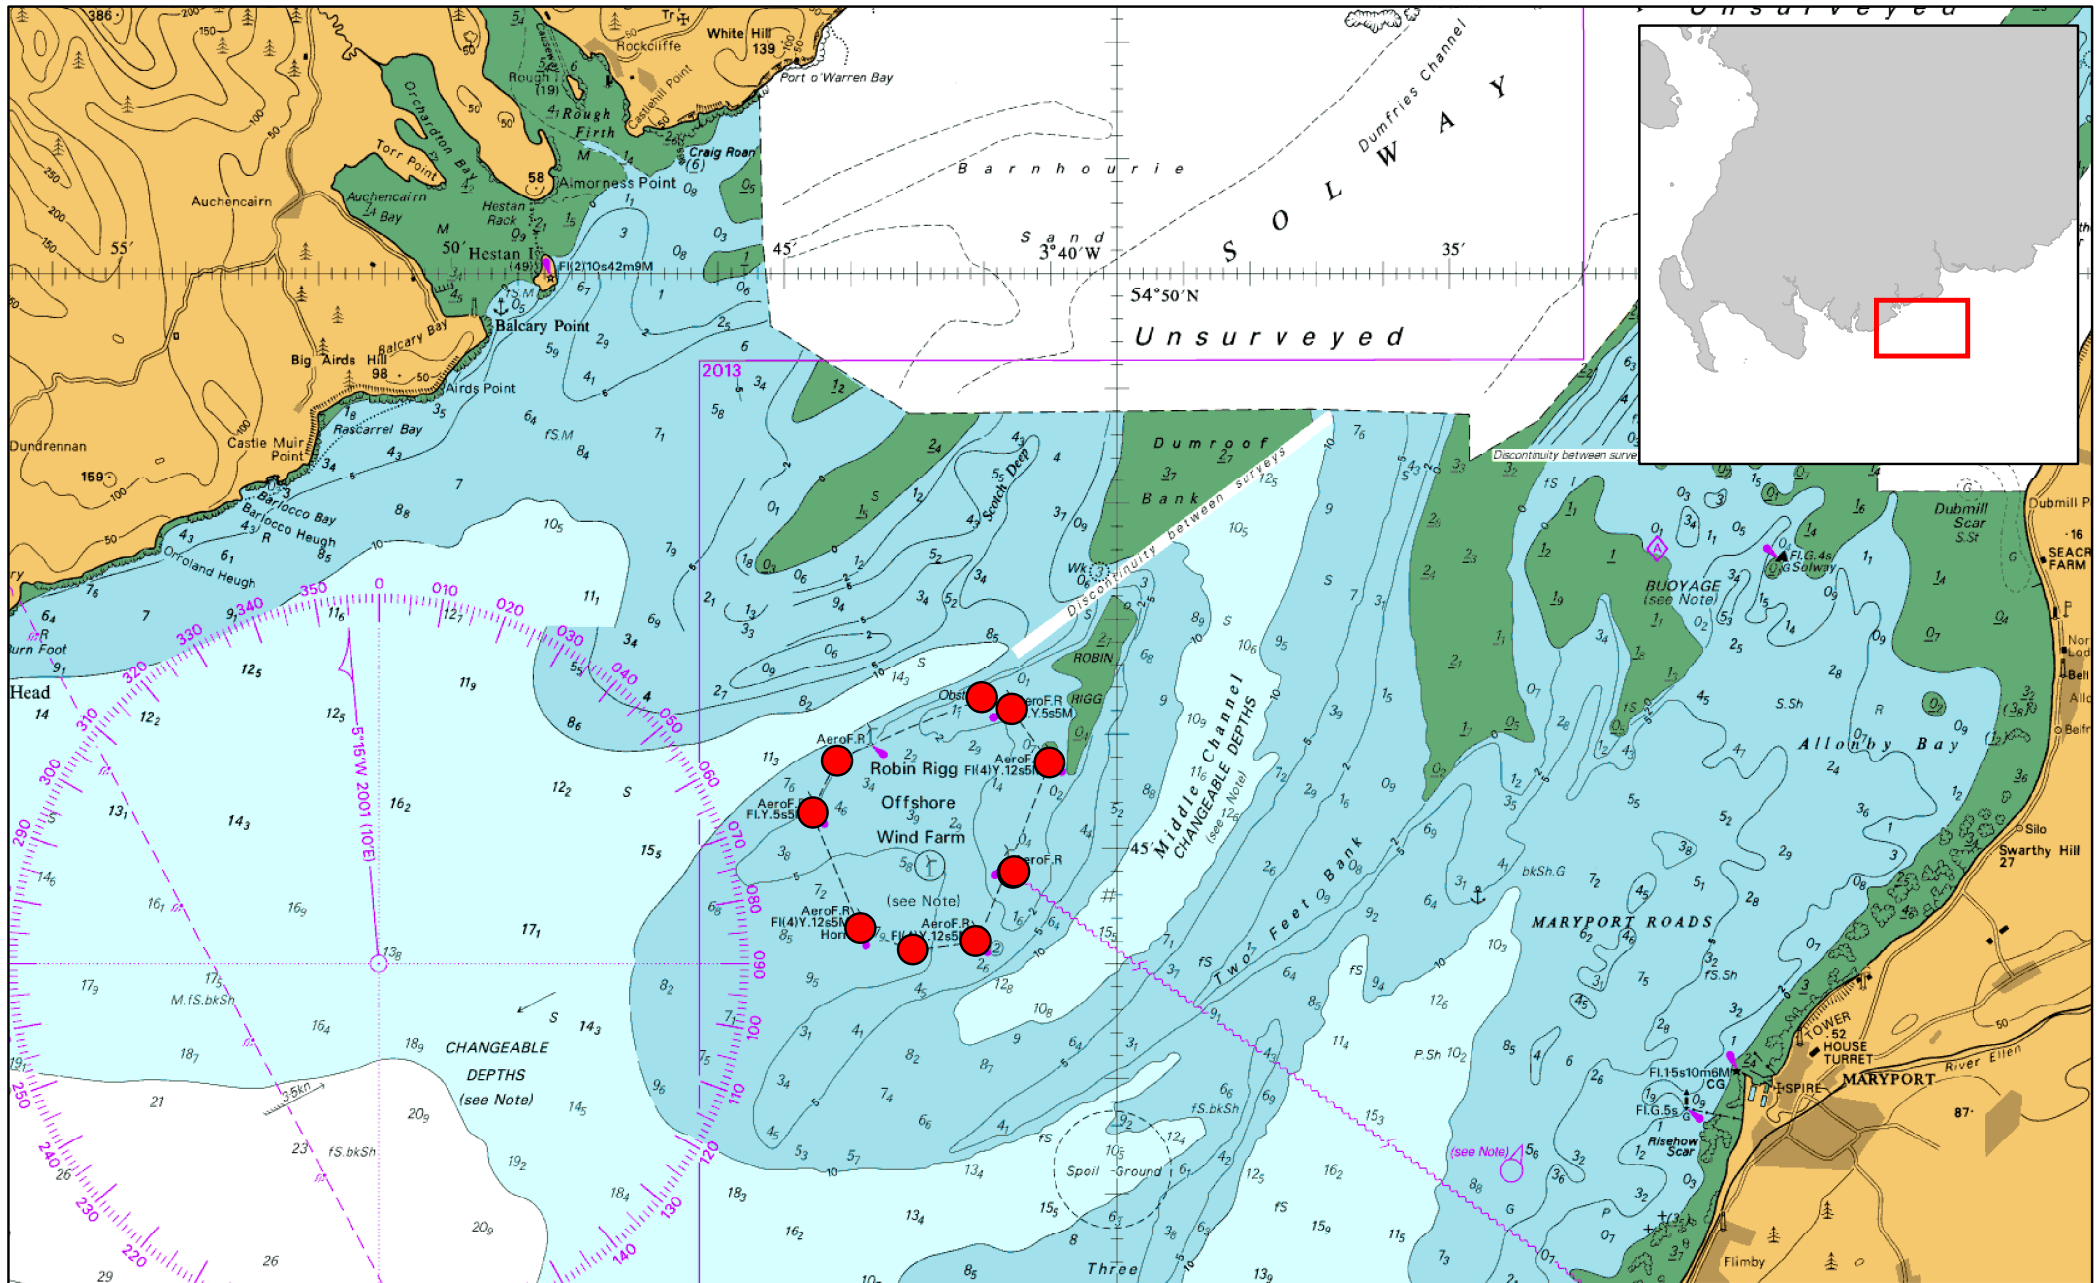

Annex One to Licence MS-00010919

Chart showing location of the Licensed Activity

NOT FOR NAVIGATION. Created by Scottish Government (Marine Directorate) 2024.
© Crown Copyright, All rights reserved. OceanWise Licence No. EK001-20140401. Ordnance Survey Licence No. 100024655.