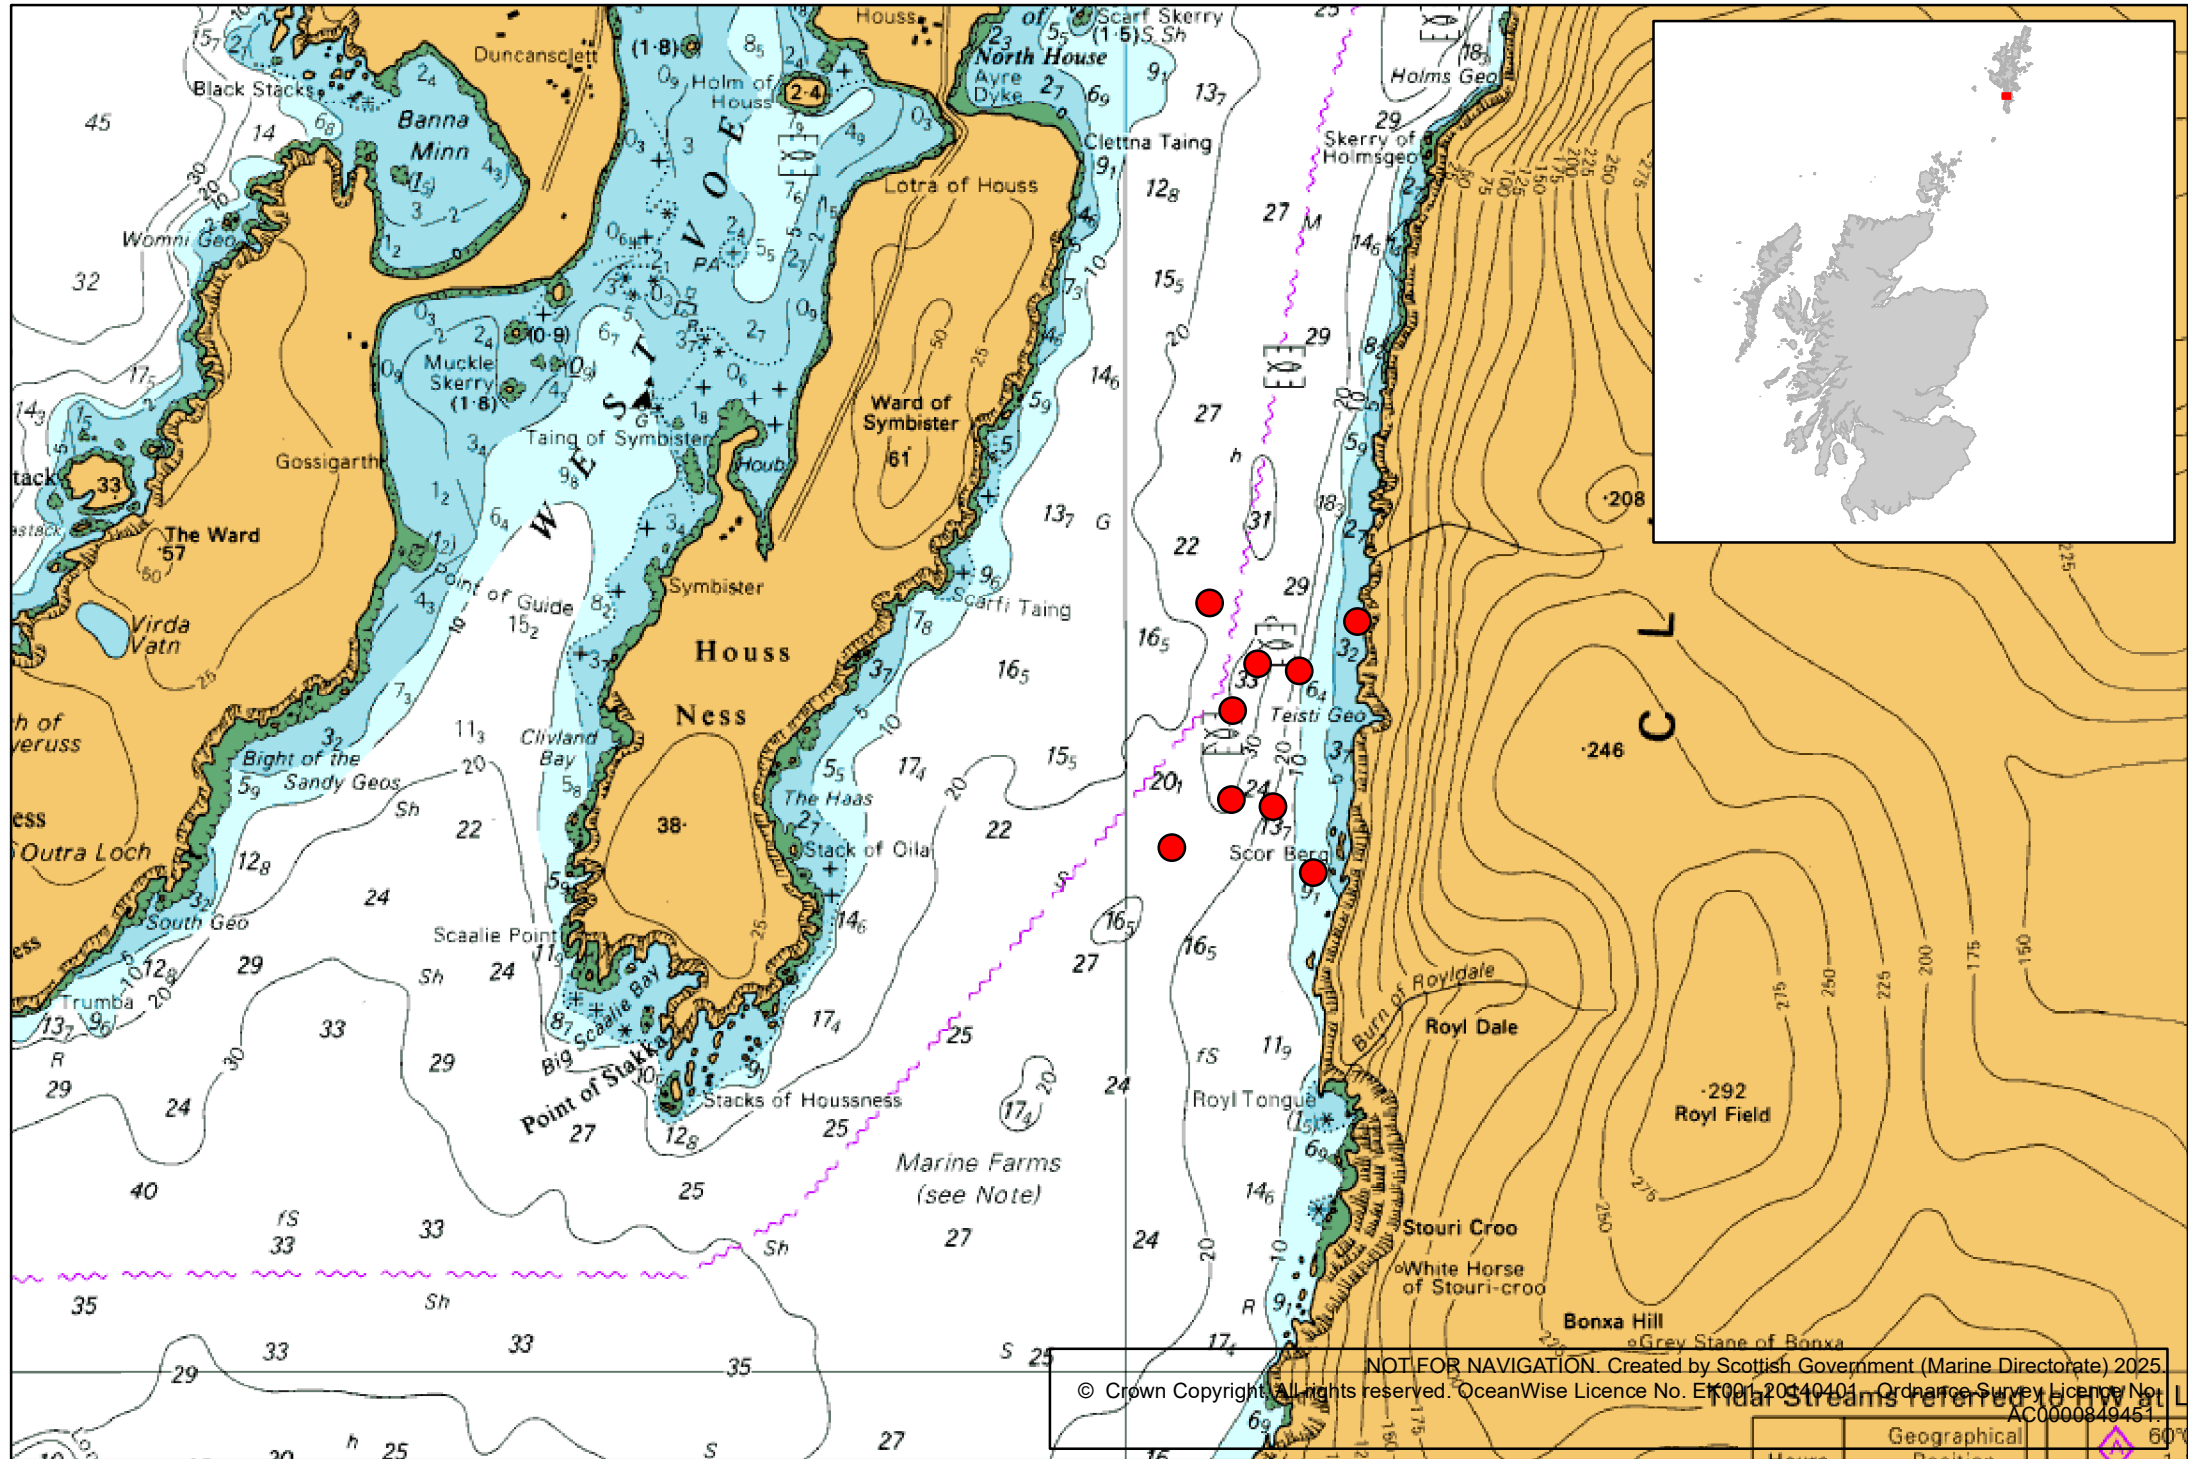

ANNEX ONE to Marine Licence MD-00010952  
Chart showing the location of Licensed Activity

NOT FOR NAVIGATION. Created by Scottish Government (Marine Directorate) 2025.  
© Crown Copyright. All rights reserved. OceanWise Licence No. EK001-20140401. Ordnance Survey Licence No. AC0000849451