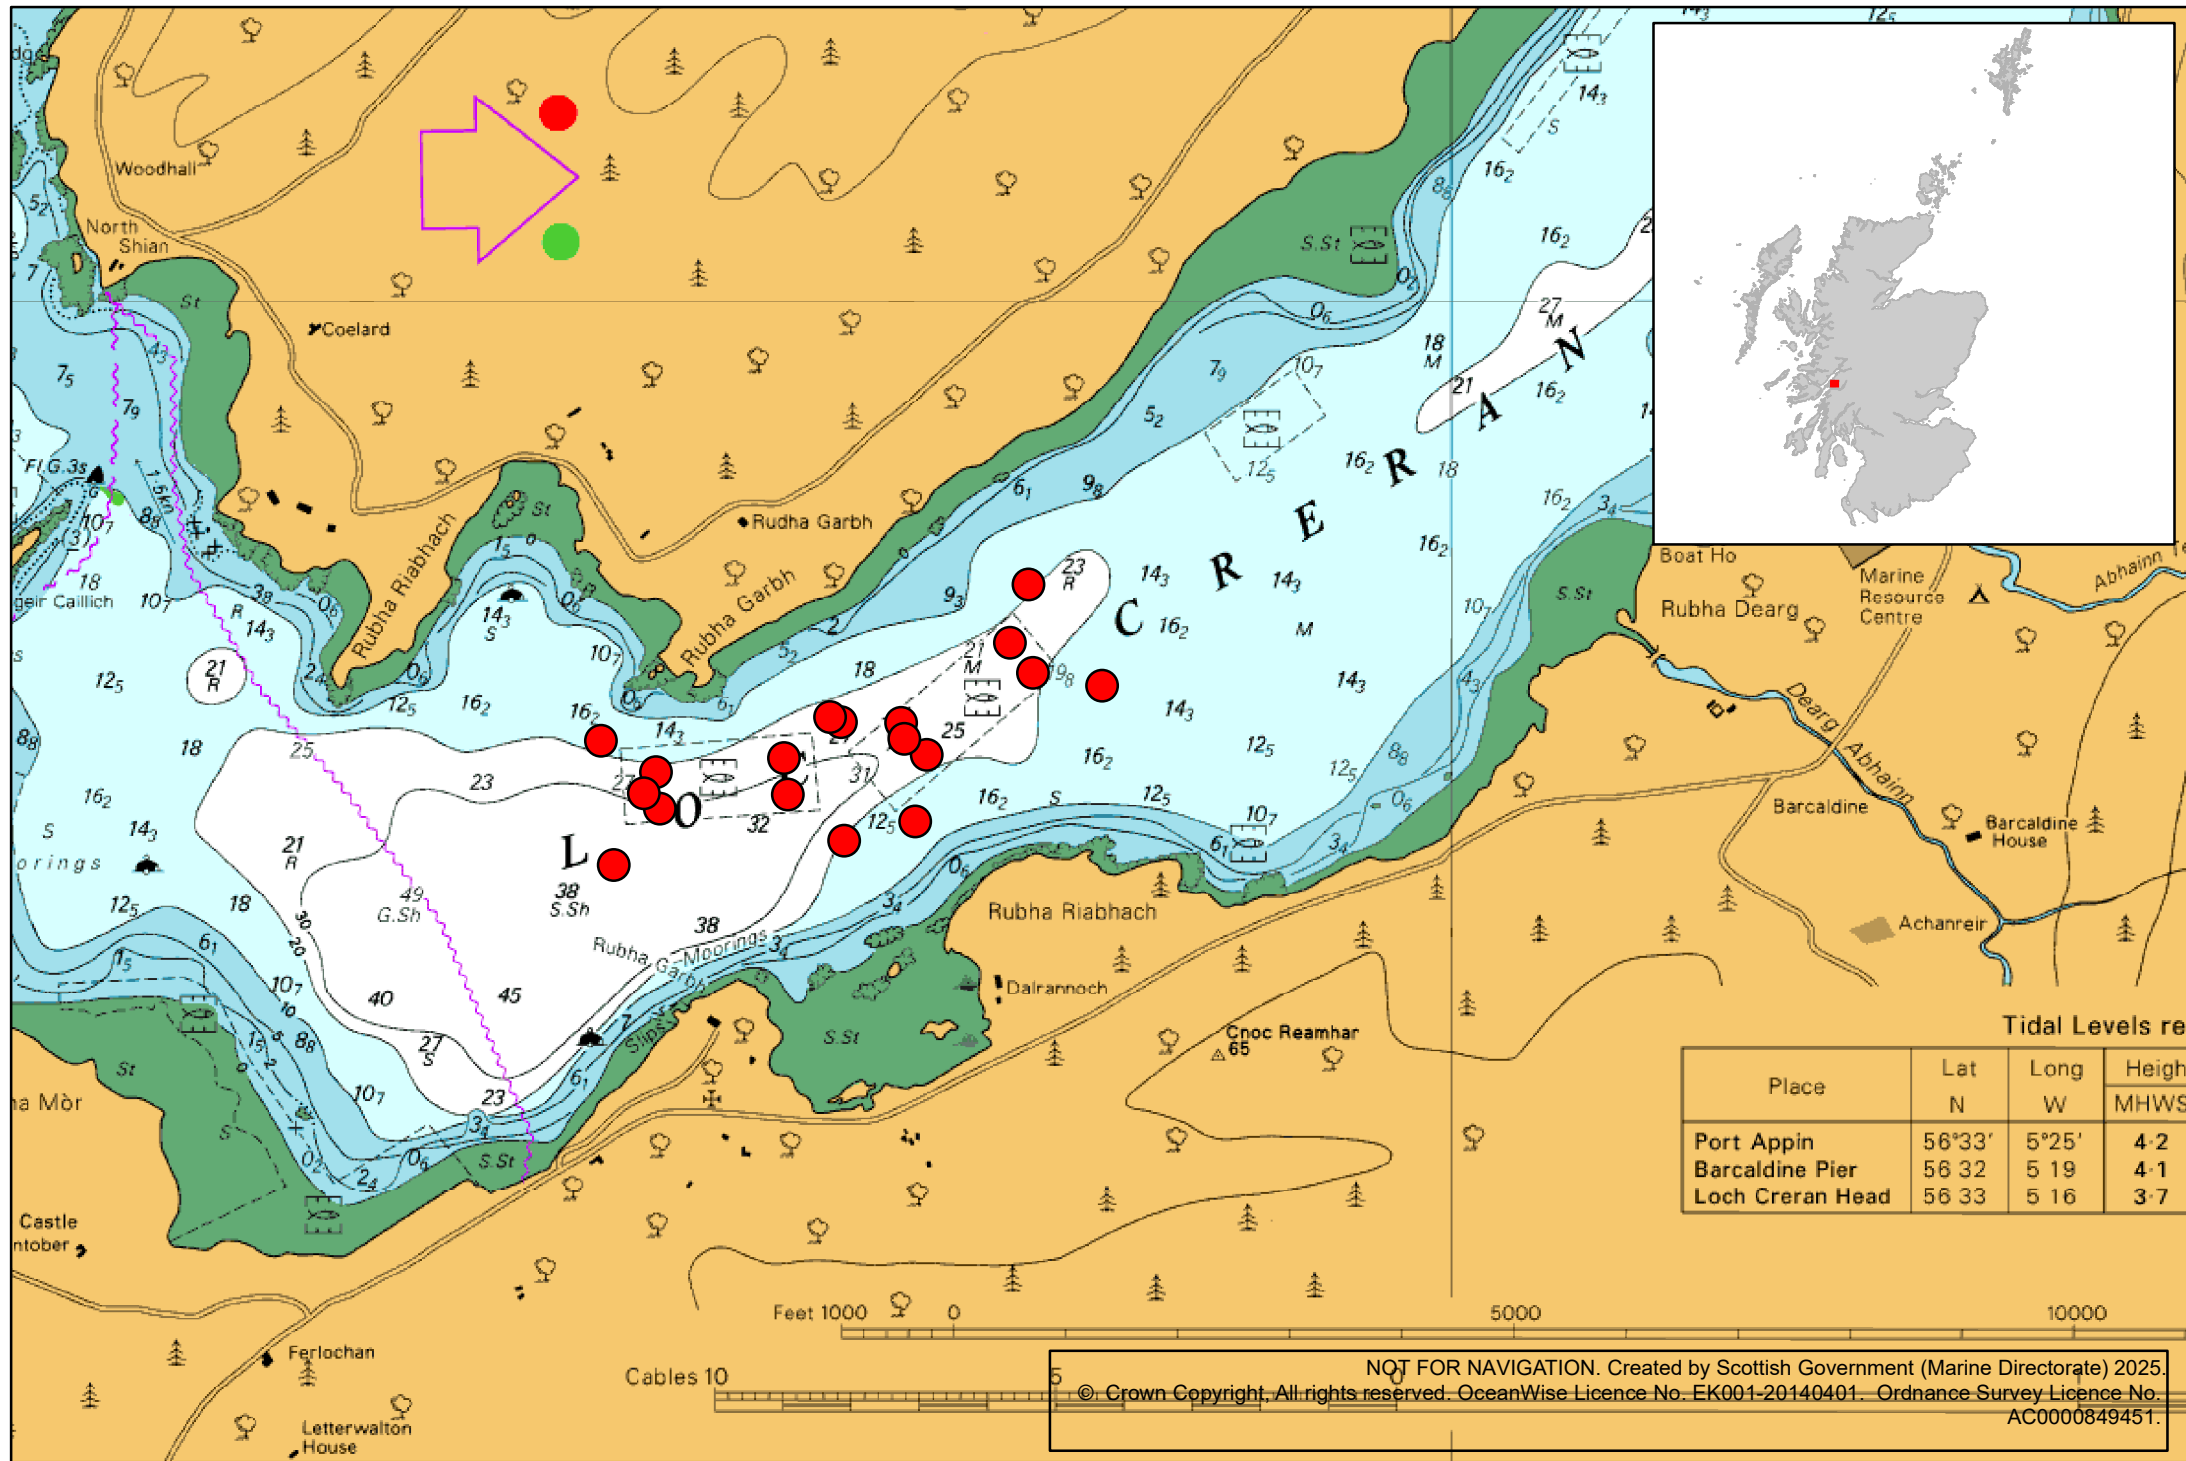

ANNEX ONE to Marine Licence MD-00010953
 Chart showing the location of Licensed Activity

NOT FOR NAVIGATION. Created by Scottish Government (Marine Directorate) 2025.
 © Crown Copyright. All rights reserved. OceanWise Licence No. EK001-20140401. Ordnance Survey Licence No. AC0000849451.