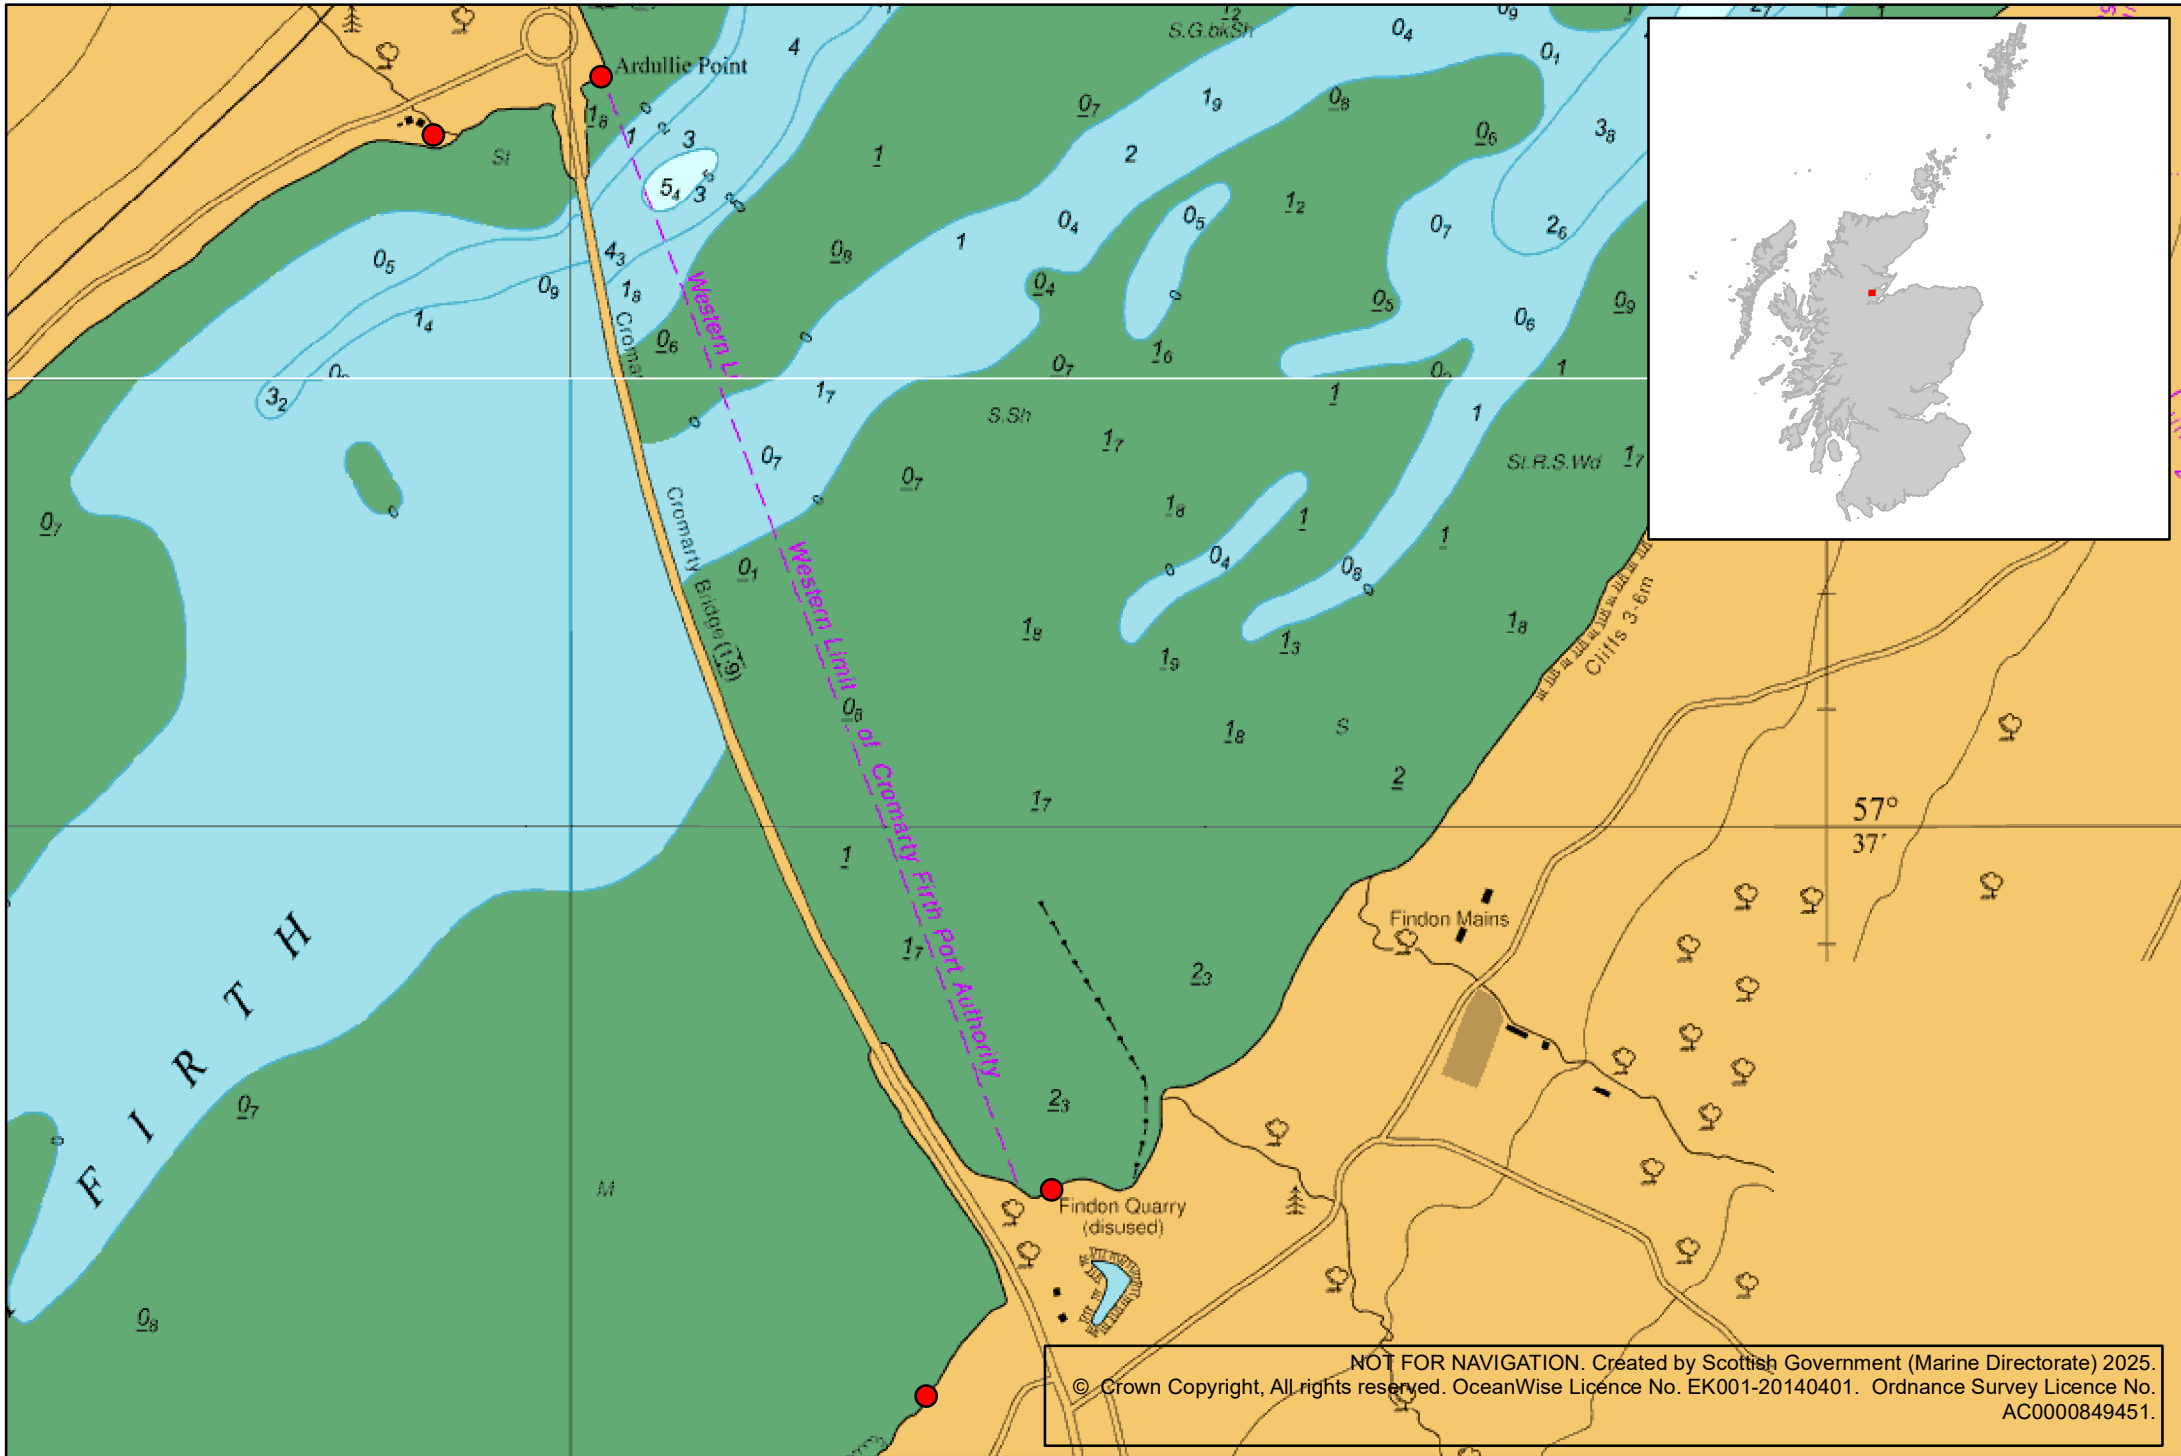

ANNEX ONE to Marine Licence MS-00011106
Chart showing the location of Licensed Activity

NOT FOR NAVIGATION. Created by Scottish Government (Marine Directorate) 2025.
© Crown Copyright, All rights reserved. OceanWise Licence No. EK001-20140401. Ordnance Survey Licence No. AC0000849451.