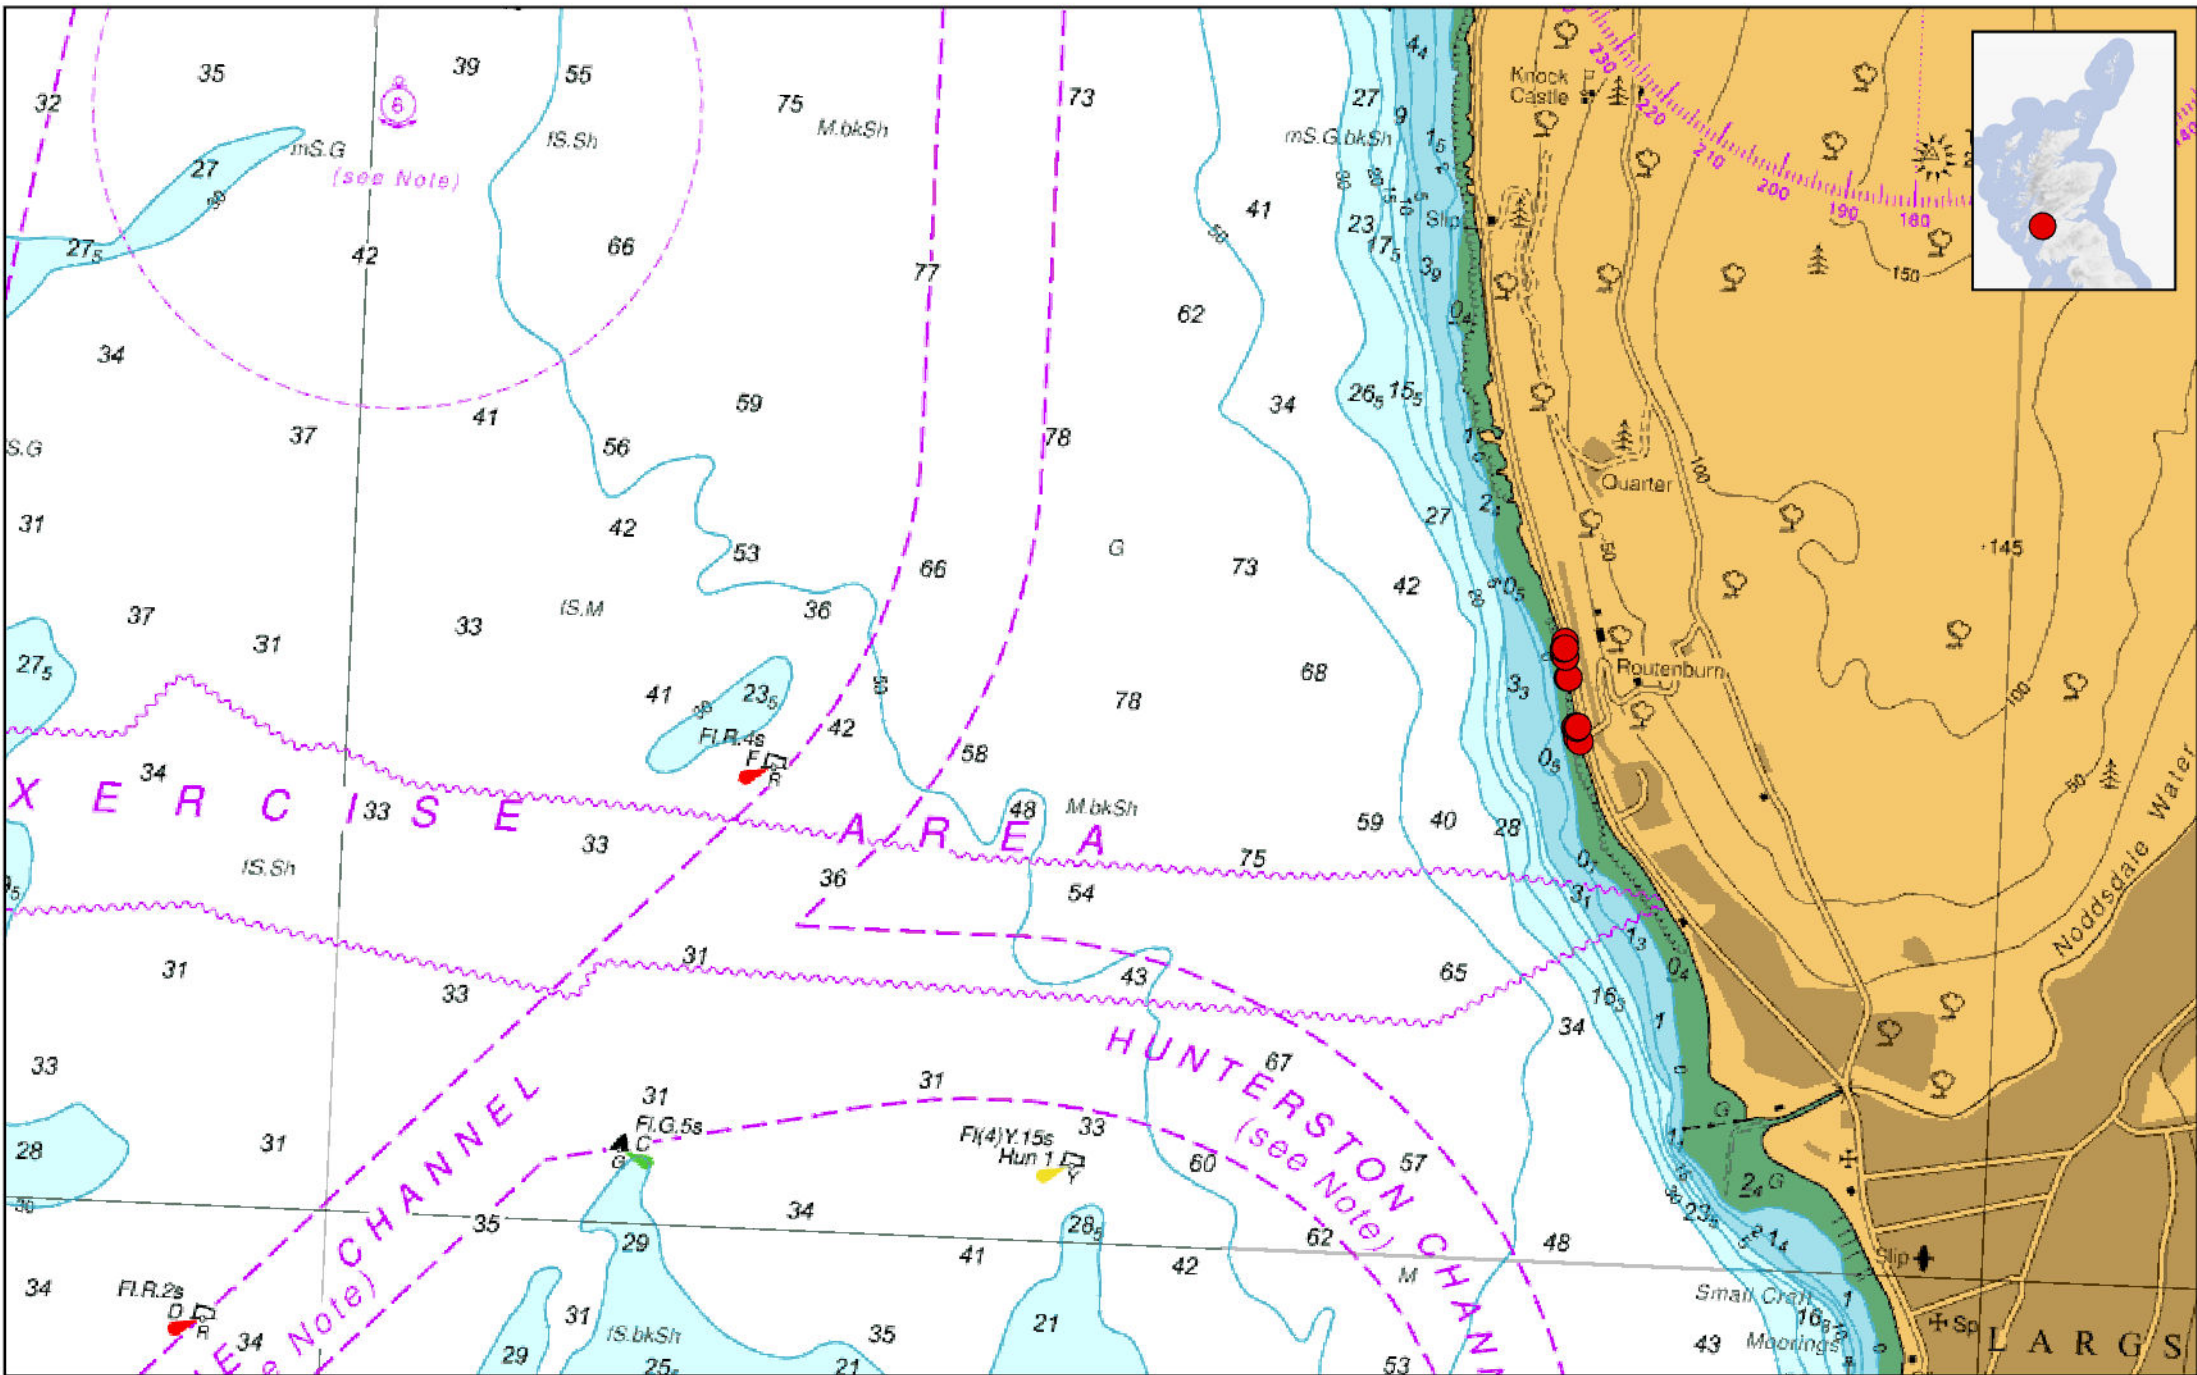

Annex One to MS-00011178  
Chart showing location of Licensed Activity

NOT FOR NAVIGATION. Created by Scottish Government (Marine Directorate) 2025. © Crown Copyright, All rights reserved.  
OceanWise Licence No. EK001-20140401. Ordnance Survey Licence No. AC0000849451.