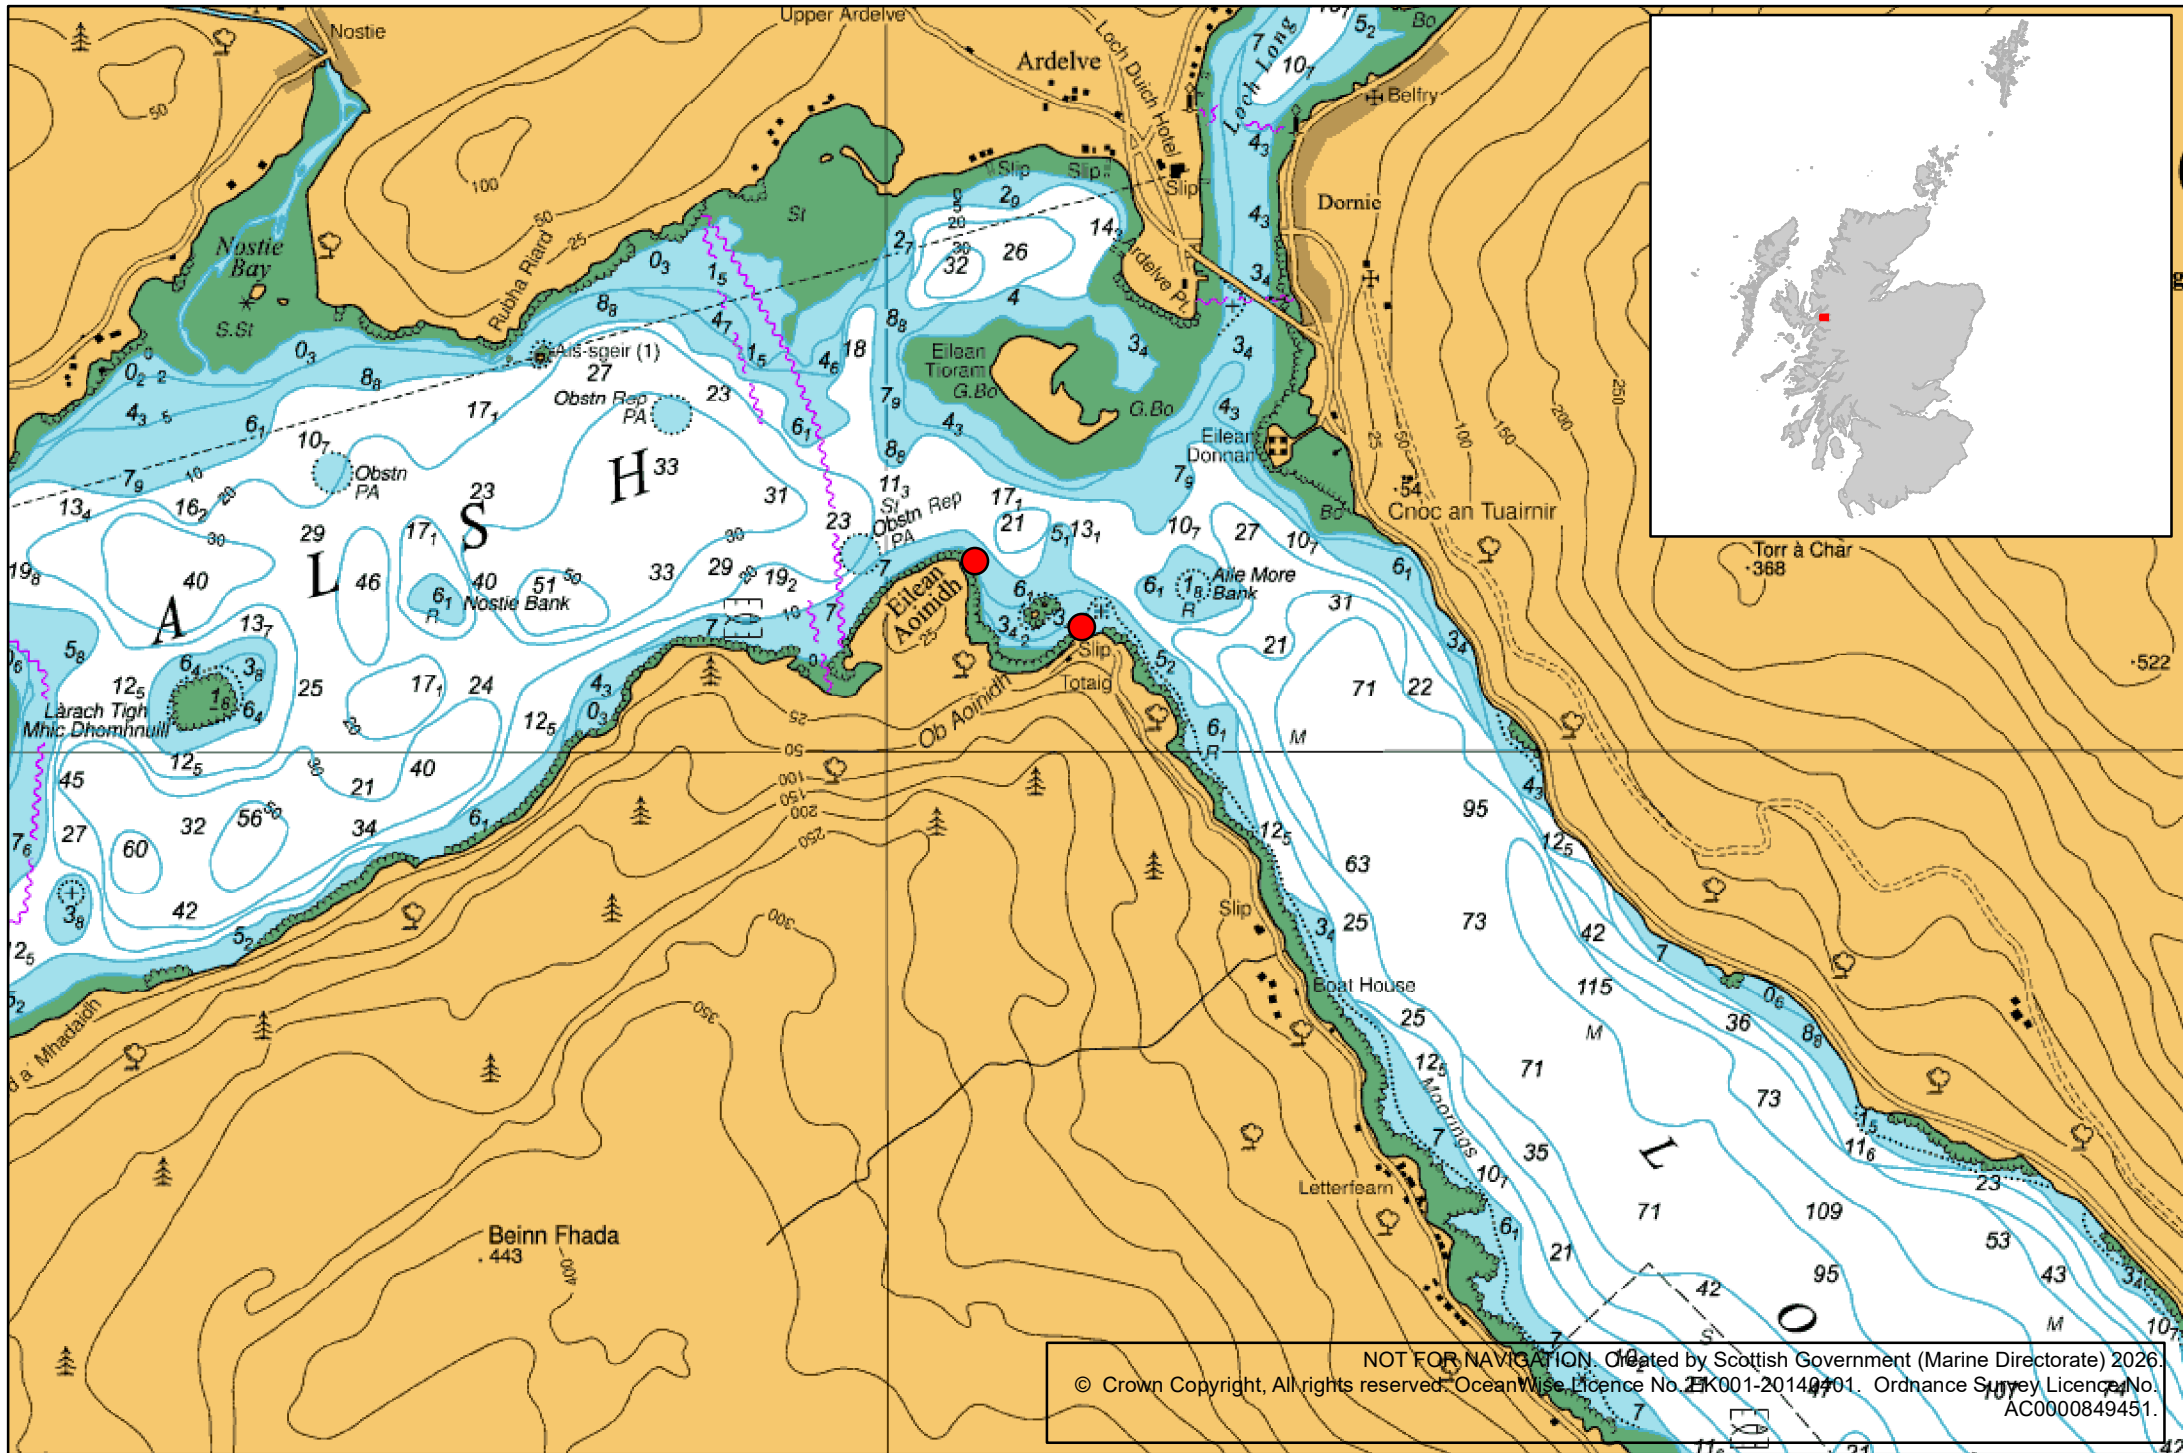

ANNEX ONE to Marine Licence MD-00011231
Chart showing the location of Licensed Activity bounded by the points and Mean High Water Spring

NOT FOR NAVIGATION. Created by Scottish Government (Marine Directorate) 2026
© Crown Copyright, All rights reserved. Ocean Wise Licence No. UK001-20149701. Ordnance Survey Licence No. AC000849451.