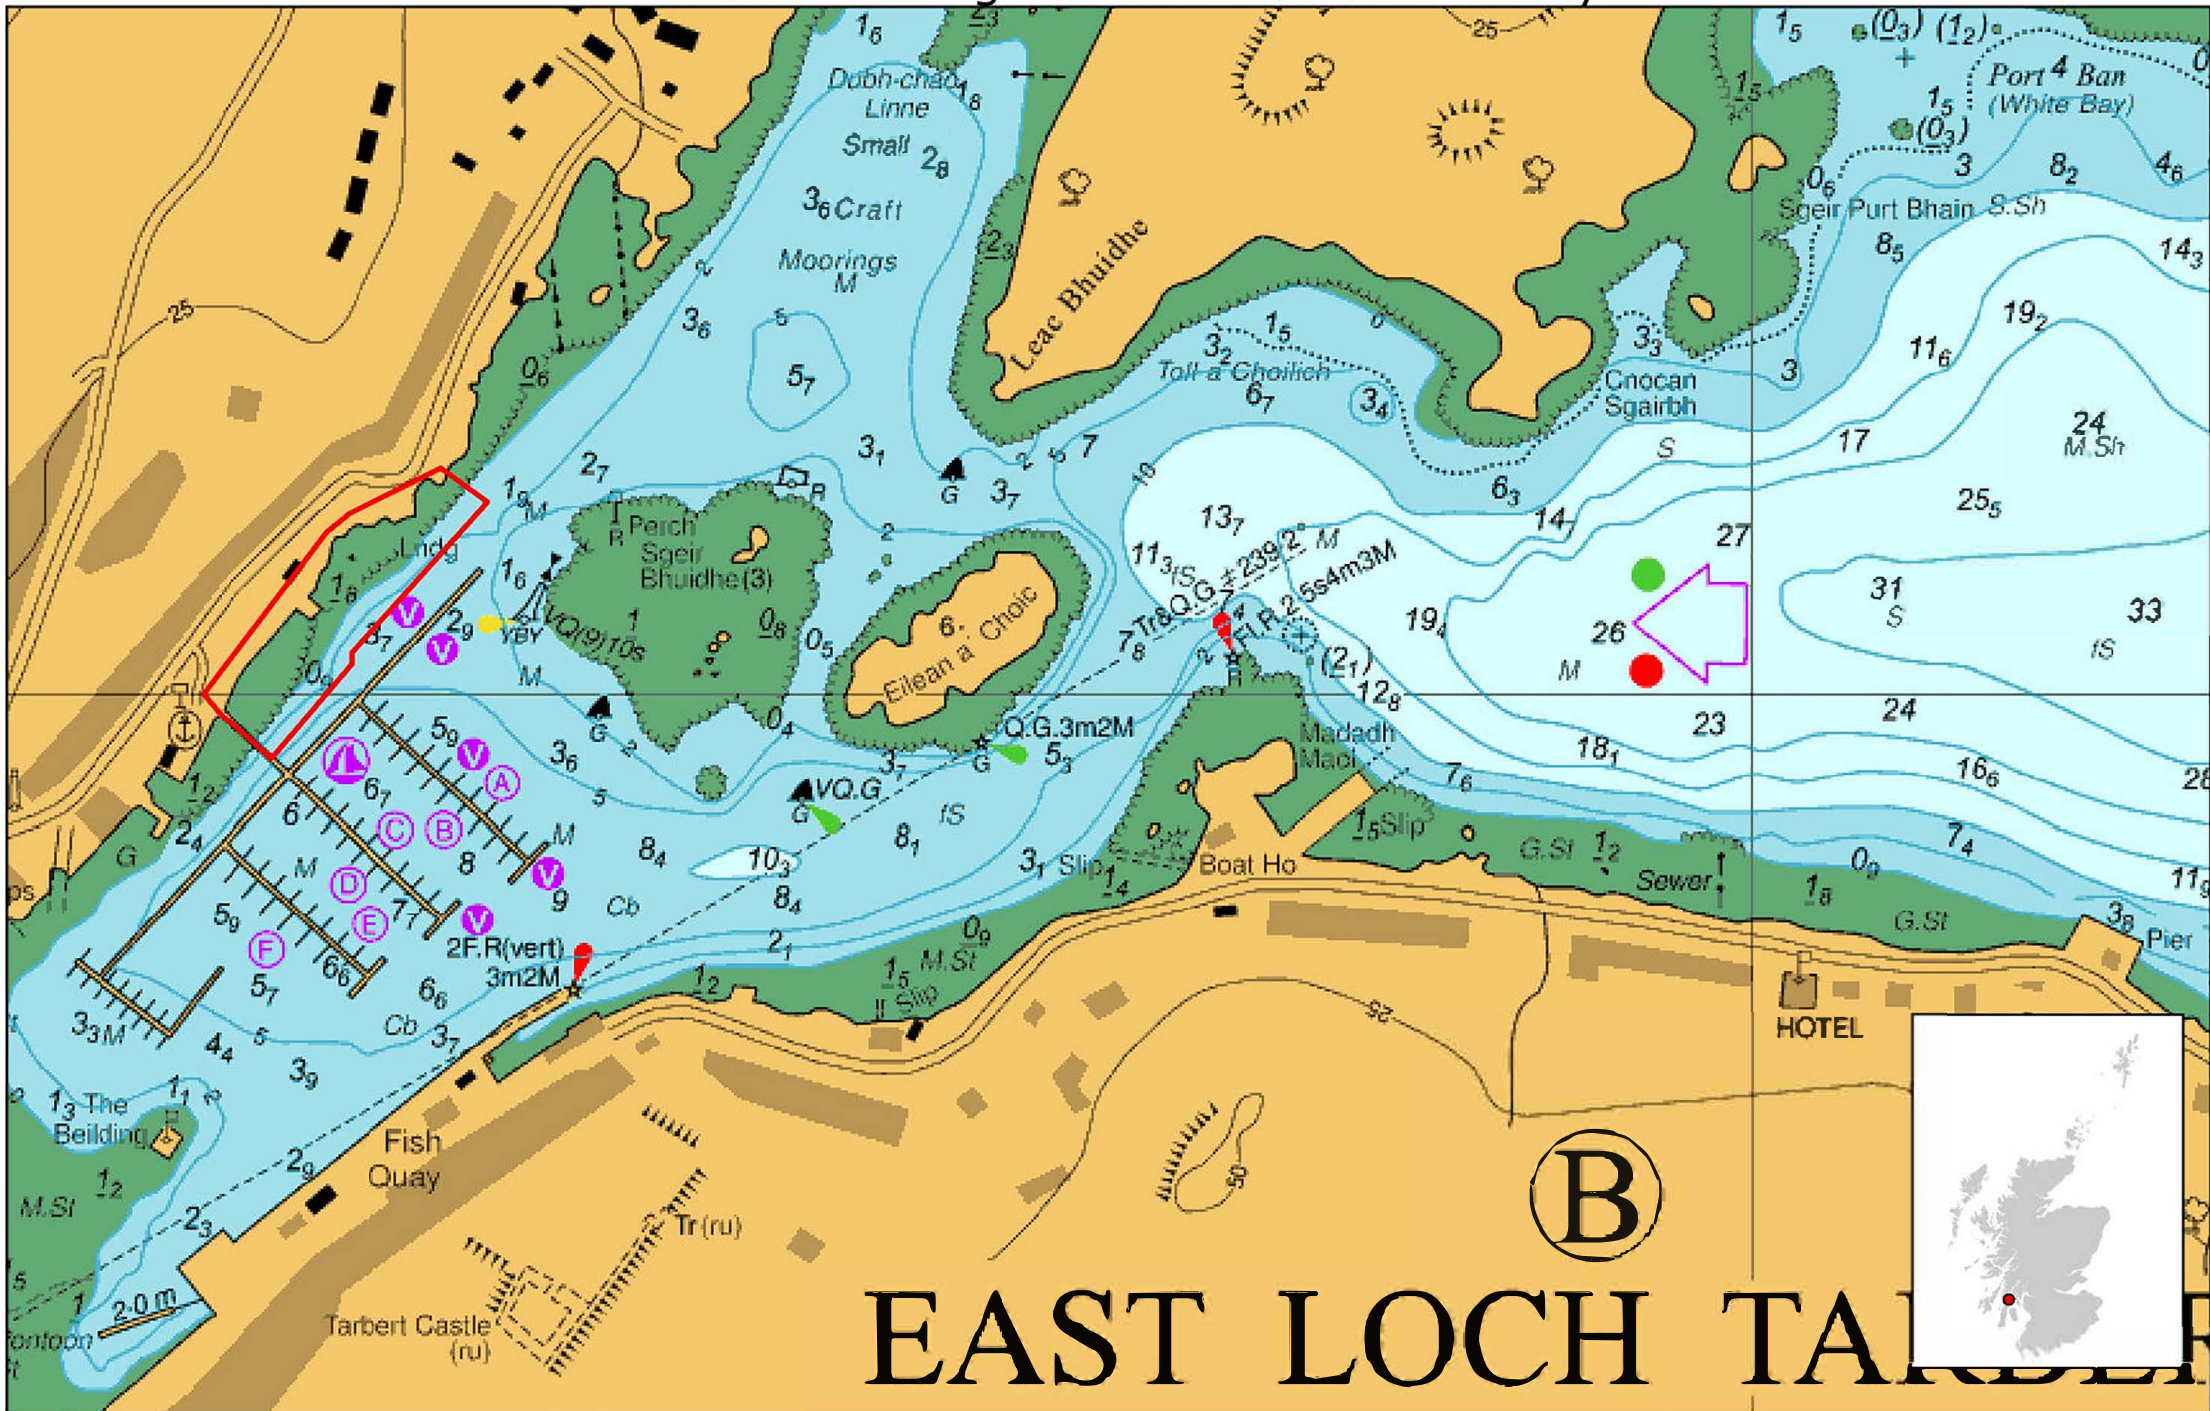

# Annex One for Marine Licence MD-00011470

## Chart showing location of Licensed Activity

# EAST LOCH TARBERT