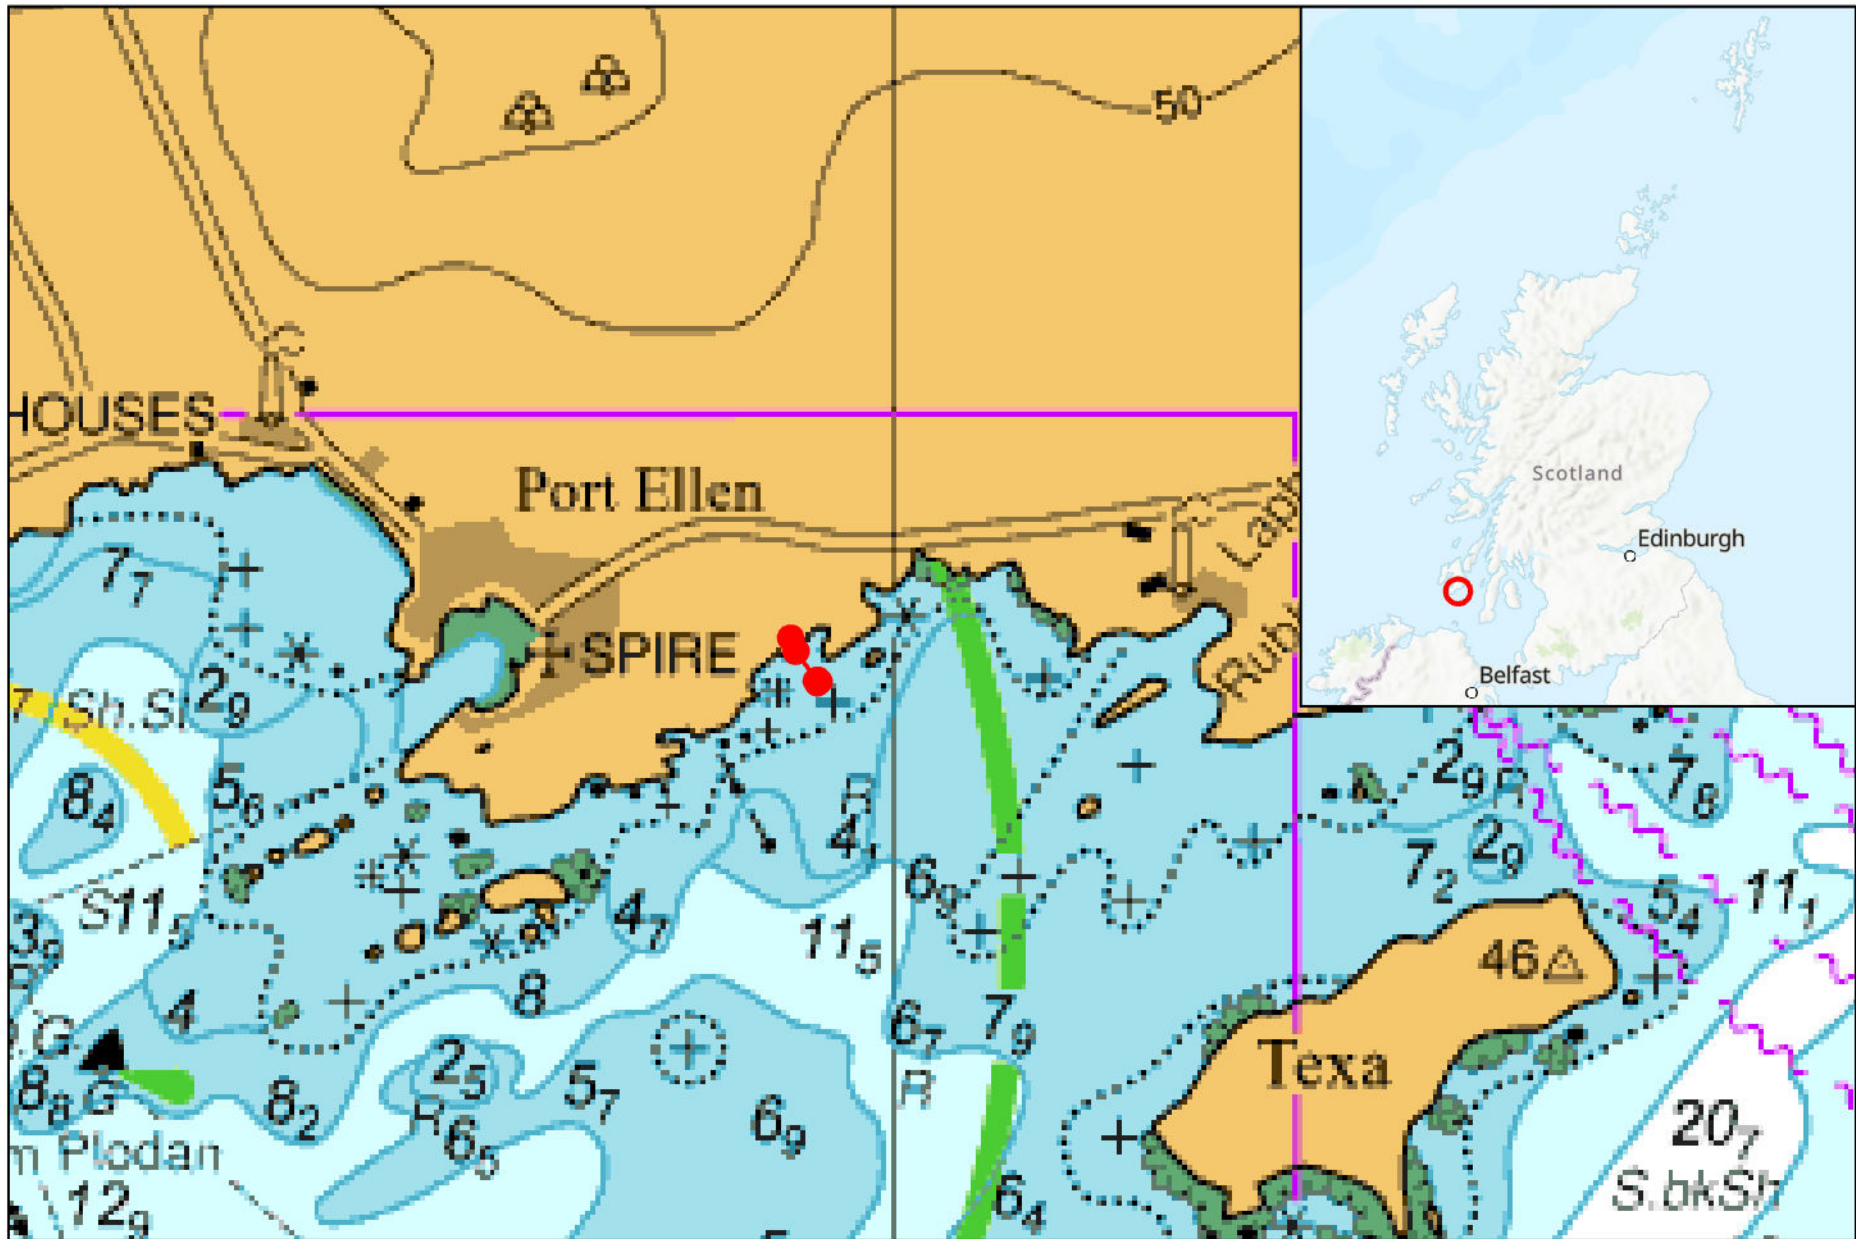

ANNEX ONE to Licence MD-00011563
Chart showing location of Licensed Activity.

NOT FOR NAVIGATION. Created by Scottish Government (Marine Directorate) 2026.
© Crown Copyright, All rights reserved. OceanWise Licence No. EK00I-20140401. Ordnance Survey Licence No. AC0000849451