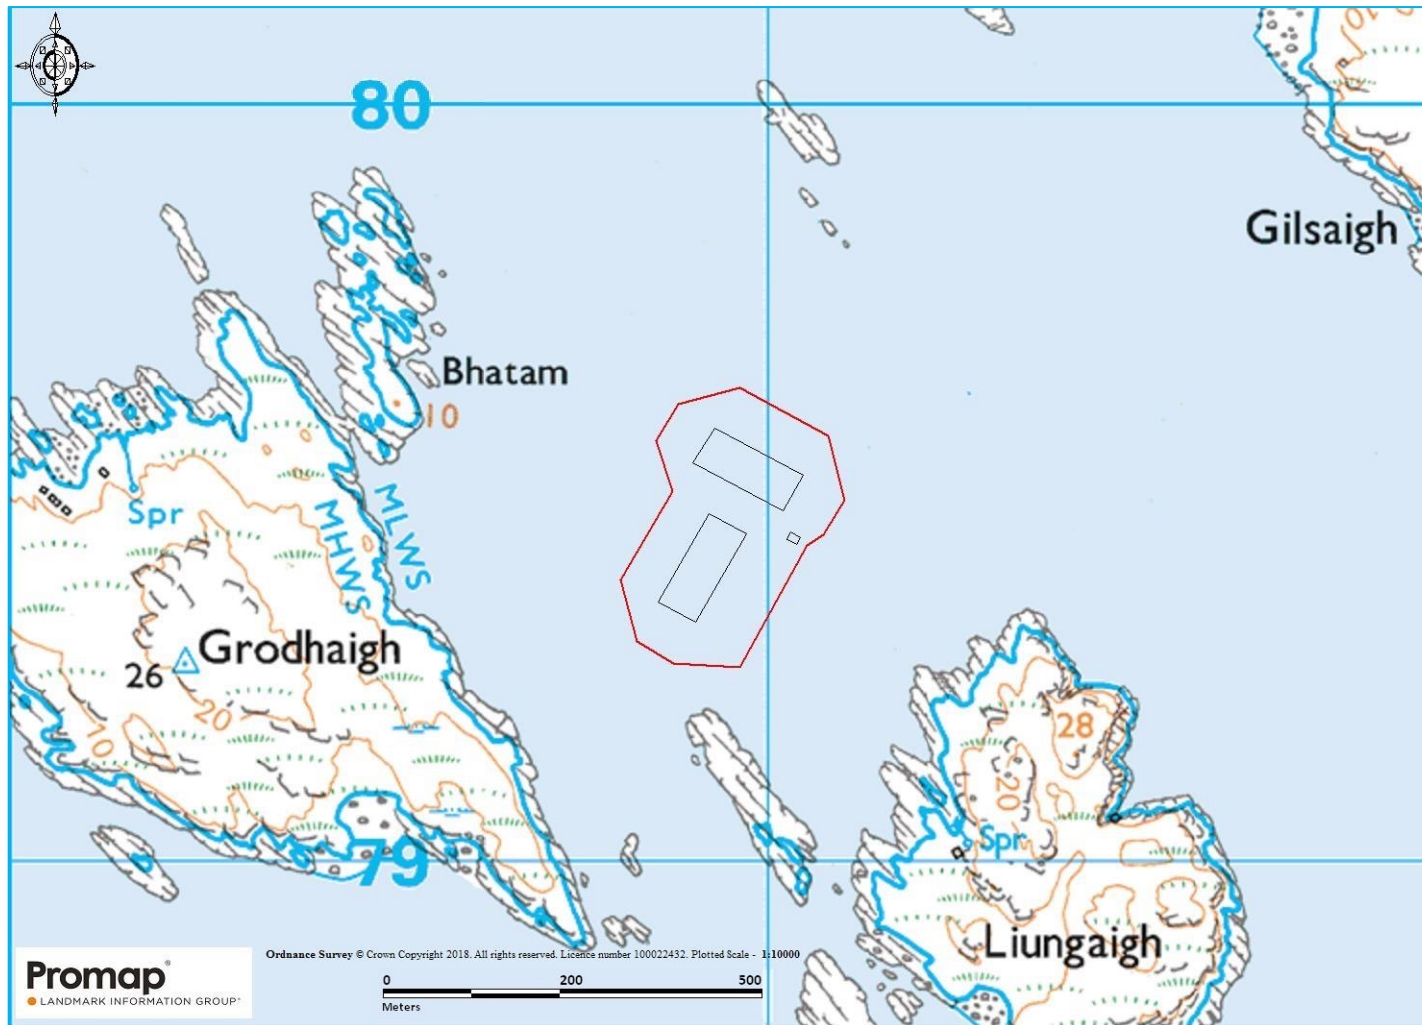

OS Map of Site Layout

*Red denotes mooring area boundary; black denotes surface equipment*