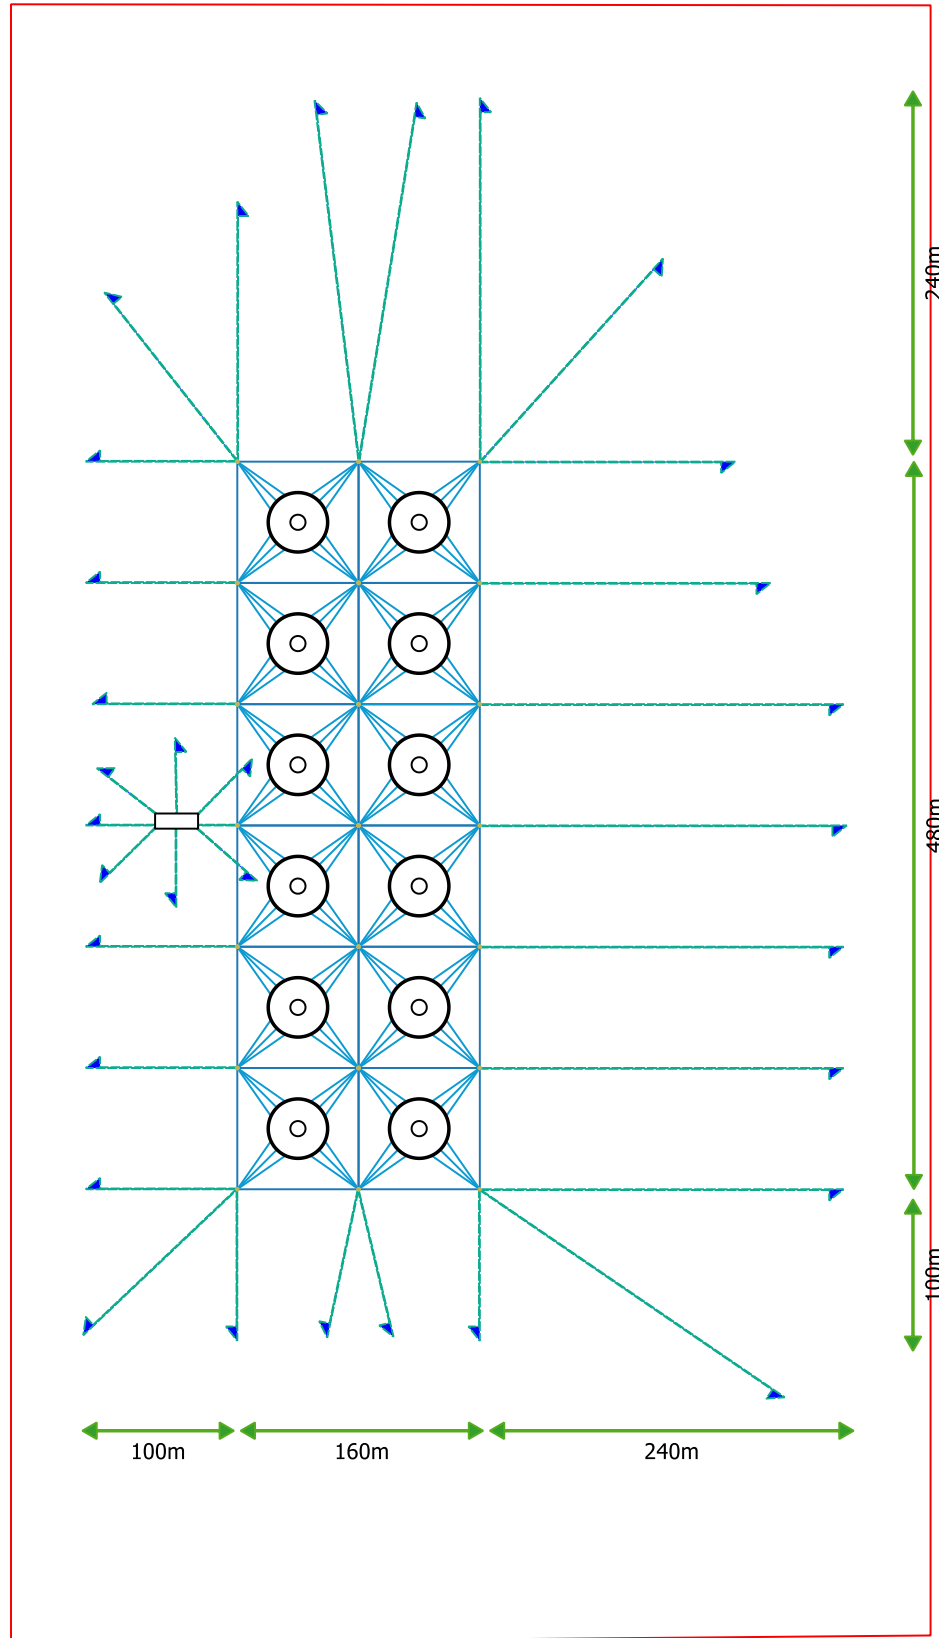

75 0 75 150 225 300 m

Organic Sea Harvest
Proposed Invertote Site
FIG 5. Indicative Site Layout

Ordnance Survey Opensource data. © Crown copyright and database right 2015. UKHO Chart Data supplied by EMAPSITE © Crown Copyright, 2016. All rights reserved. License No. EK001-EMS-366113.
NOT TO BE USED FOR NAVIGATION